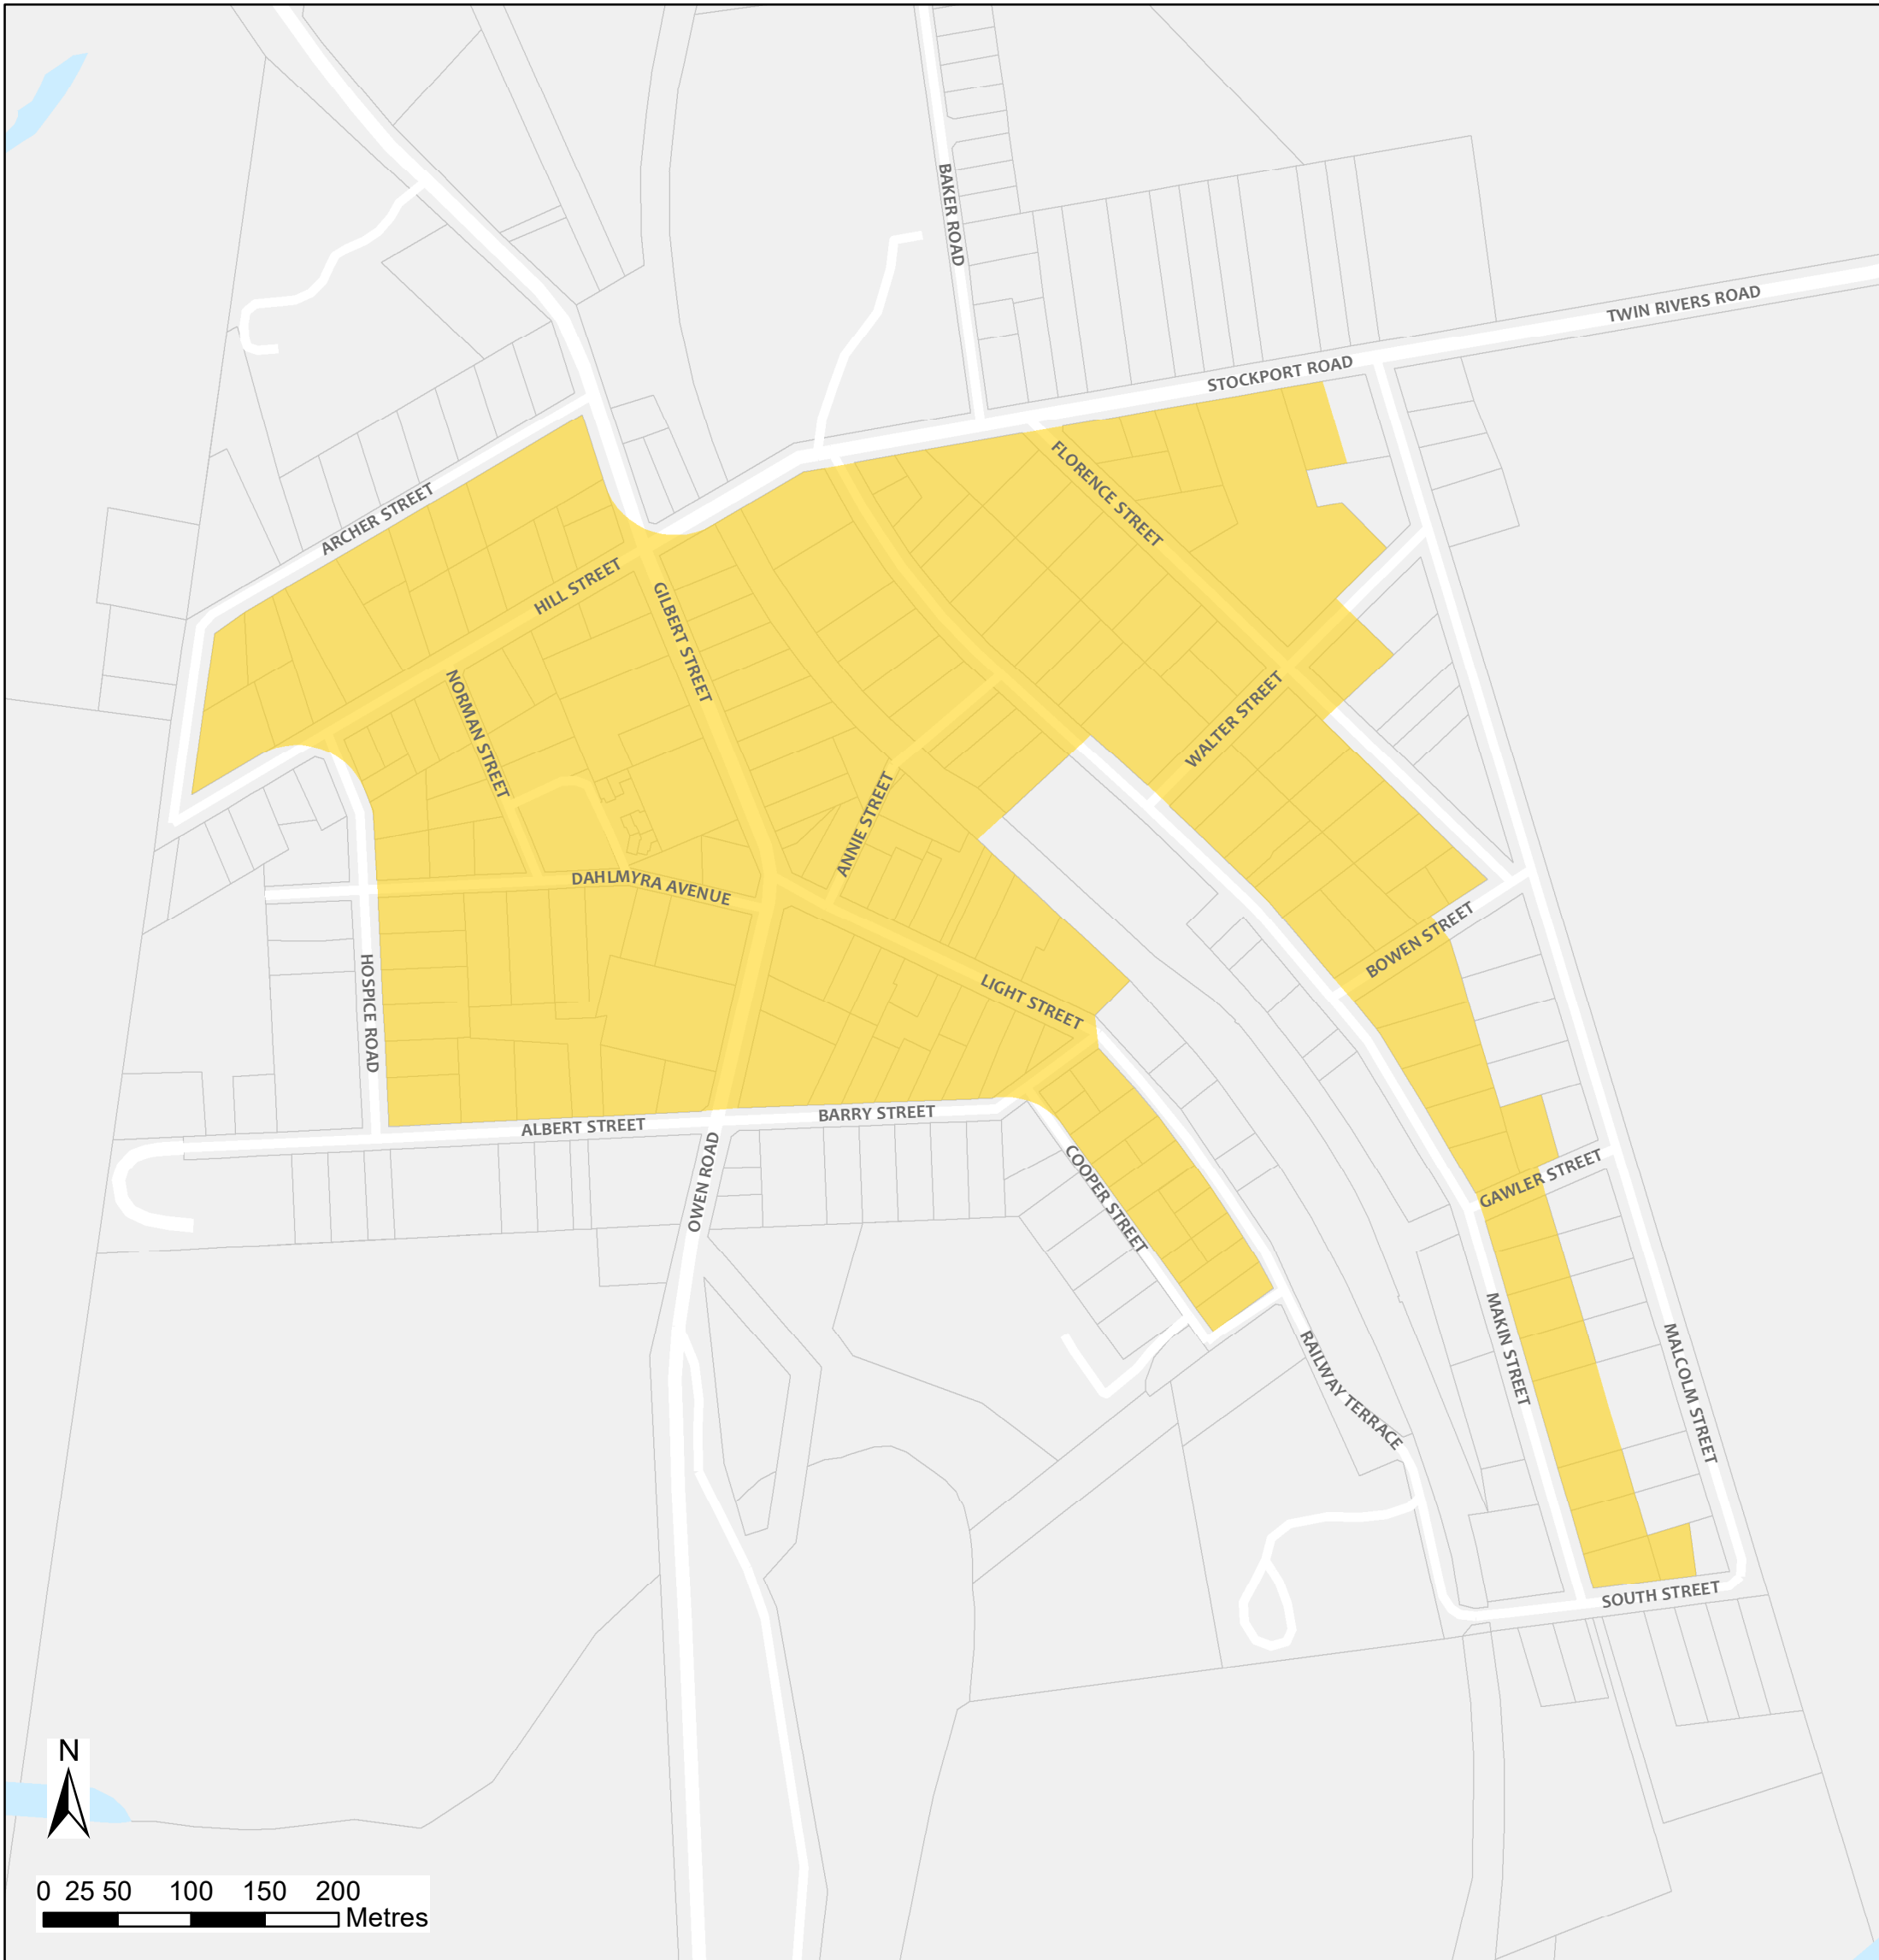

# Hamley Bridge Bushfire Safer Place

Council: Wakefield Regional Council  
Fire Ban District: Mid North

 Bushfire Safer Place  Property Cadastre

This Bushfire Safer Place is considered to be relatively safe from fire due to its low levels of fuel. Although the CFS has taken every care and precaution in identifying this area it will be subjected to spark and ember attack in the event of a fire.

It is recommended that you identify several Bushfire Safer Places when creating your personal Bushfire Survival Plan. Templates for Bushfire Survival Plans are available from the CFS website.

Map produced: February 2018