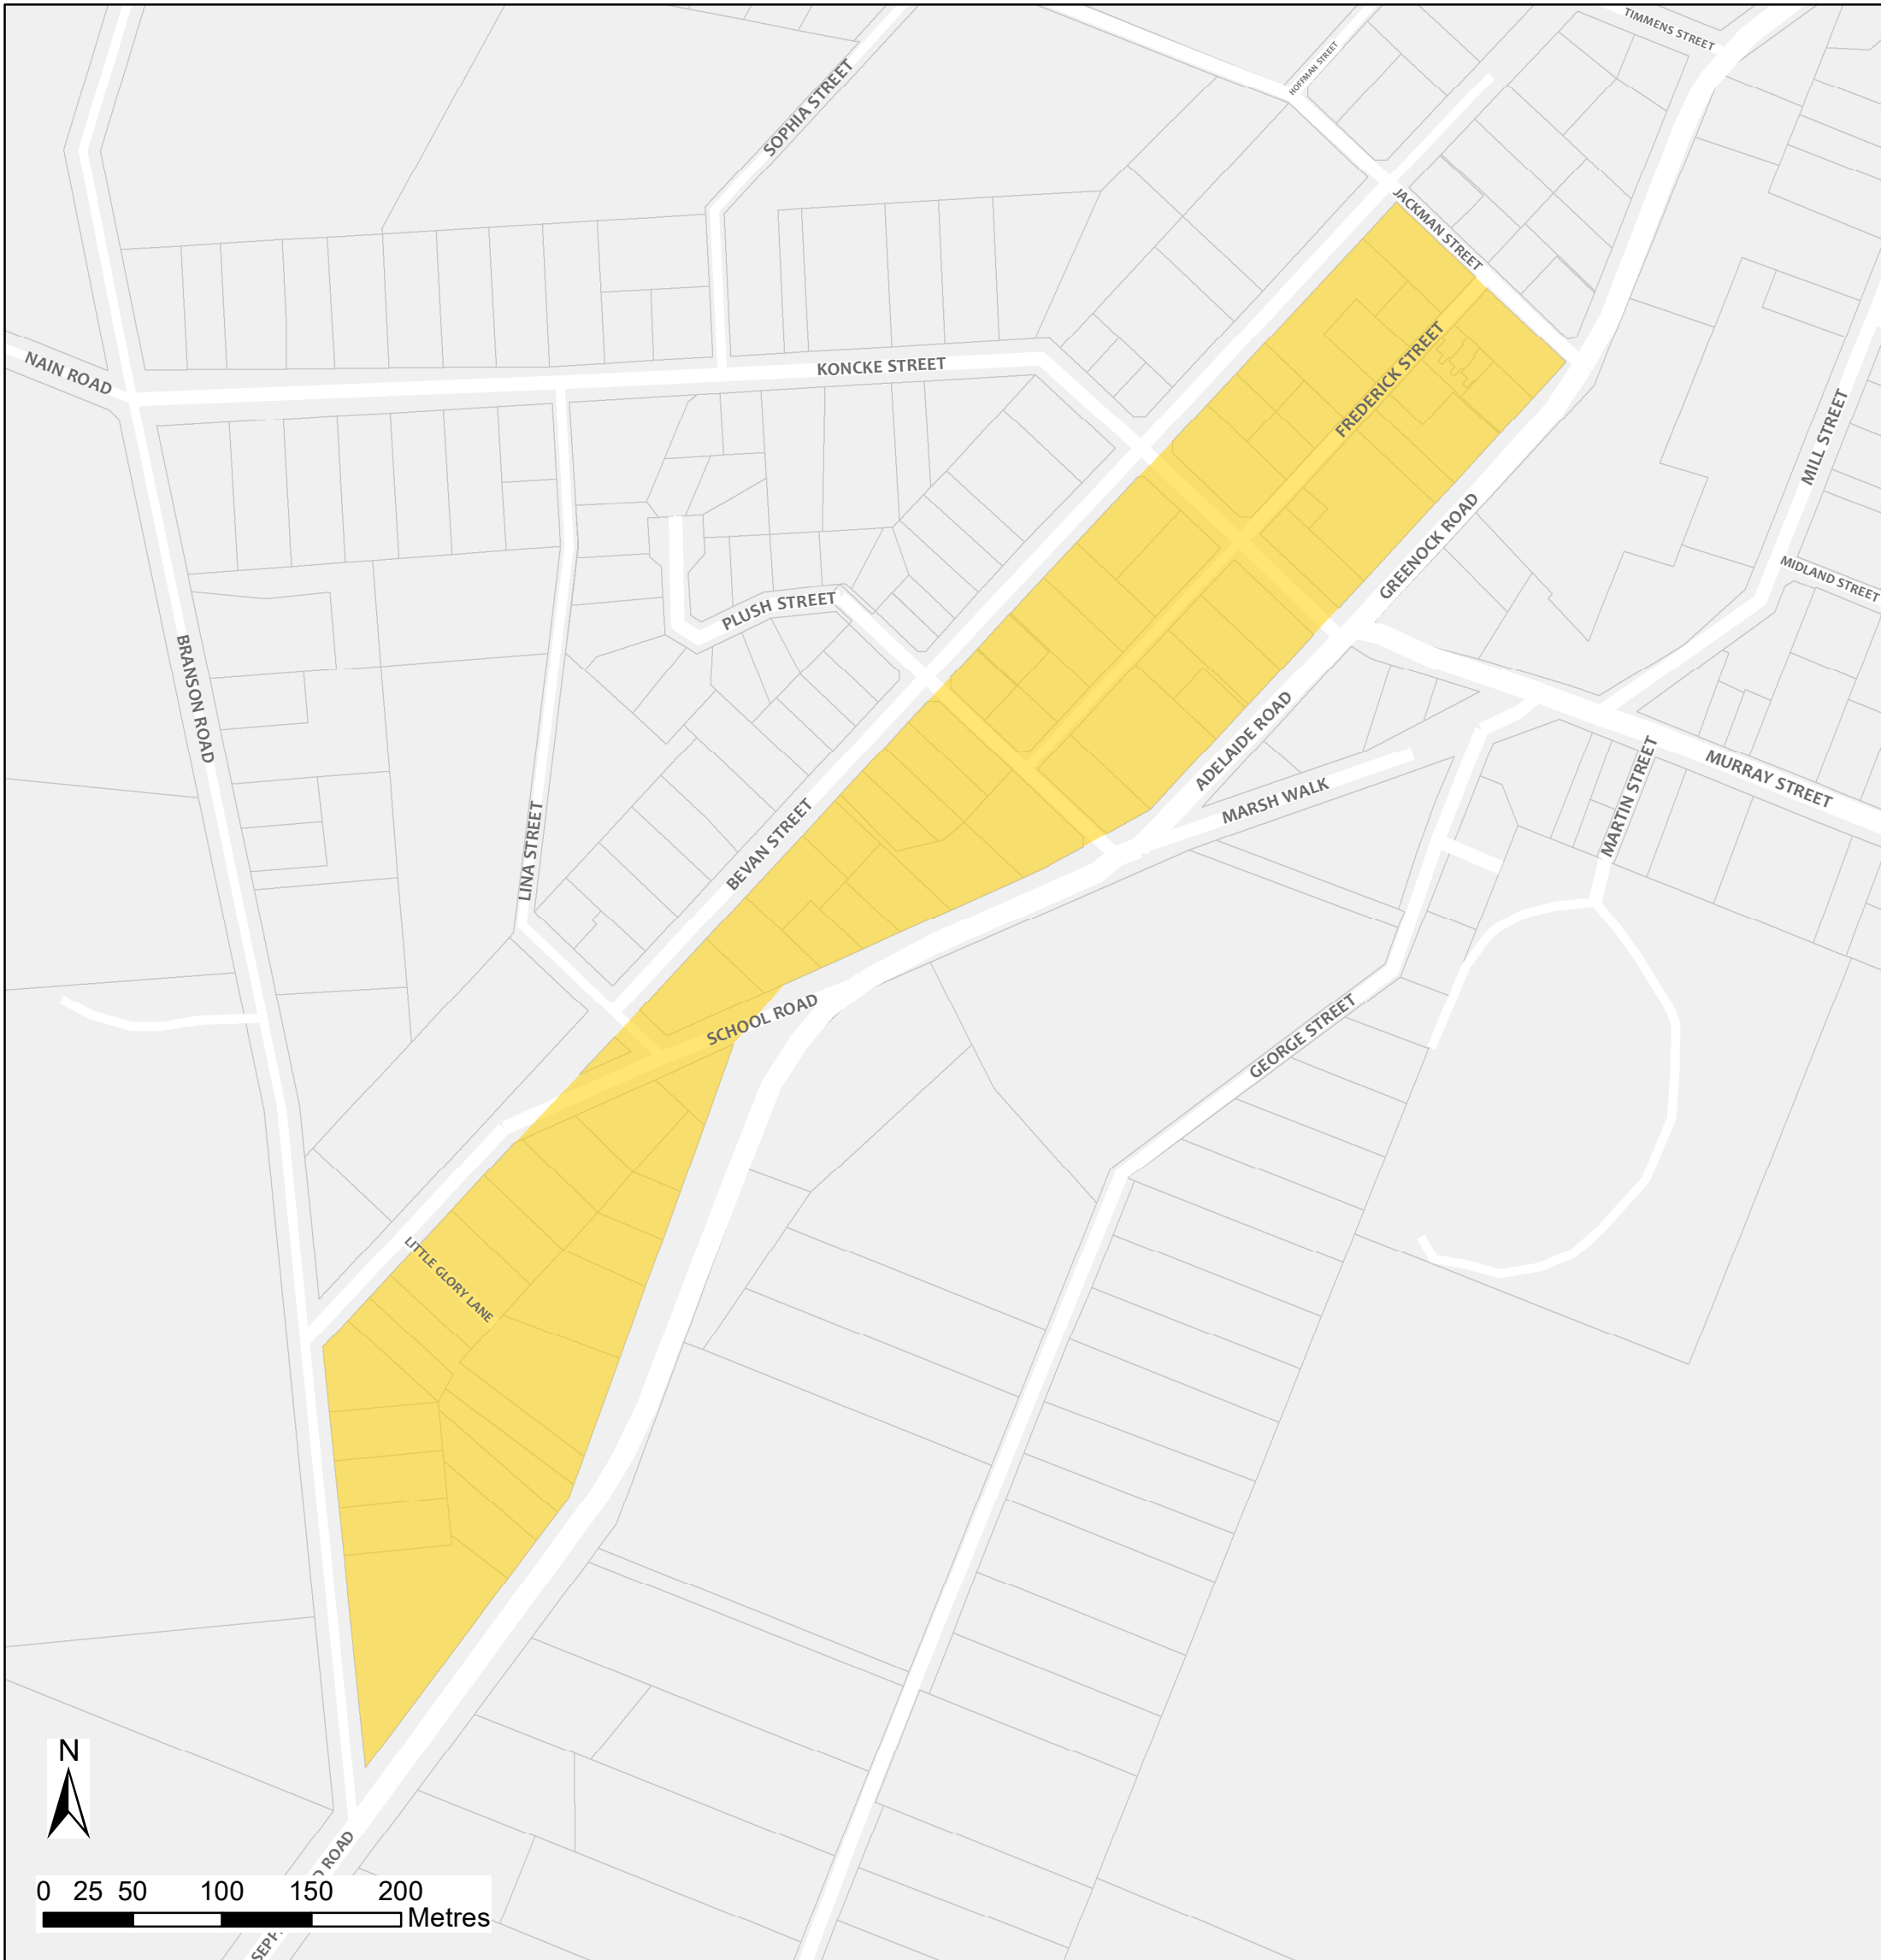

Greenock Bushfire Safer Place

Council: Light Regional Council

Fire Ban District: Mid North

 Bushfire Safer Place  Property Cadastre

This Bushfire Safer Place is considered to be relatively safe from fire due to its low levels of fuel. Although the CFS has taken every care and precaution in identifying this area it will be subjected to spark and ember attack in the event of a fire.

It is recommended that you identify several Bushfire Safer Places when creating your personal Bushfire Survival Plan. Templates for Bushfire Survival Plans are available from the CFS website.

Map produced: February 2018