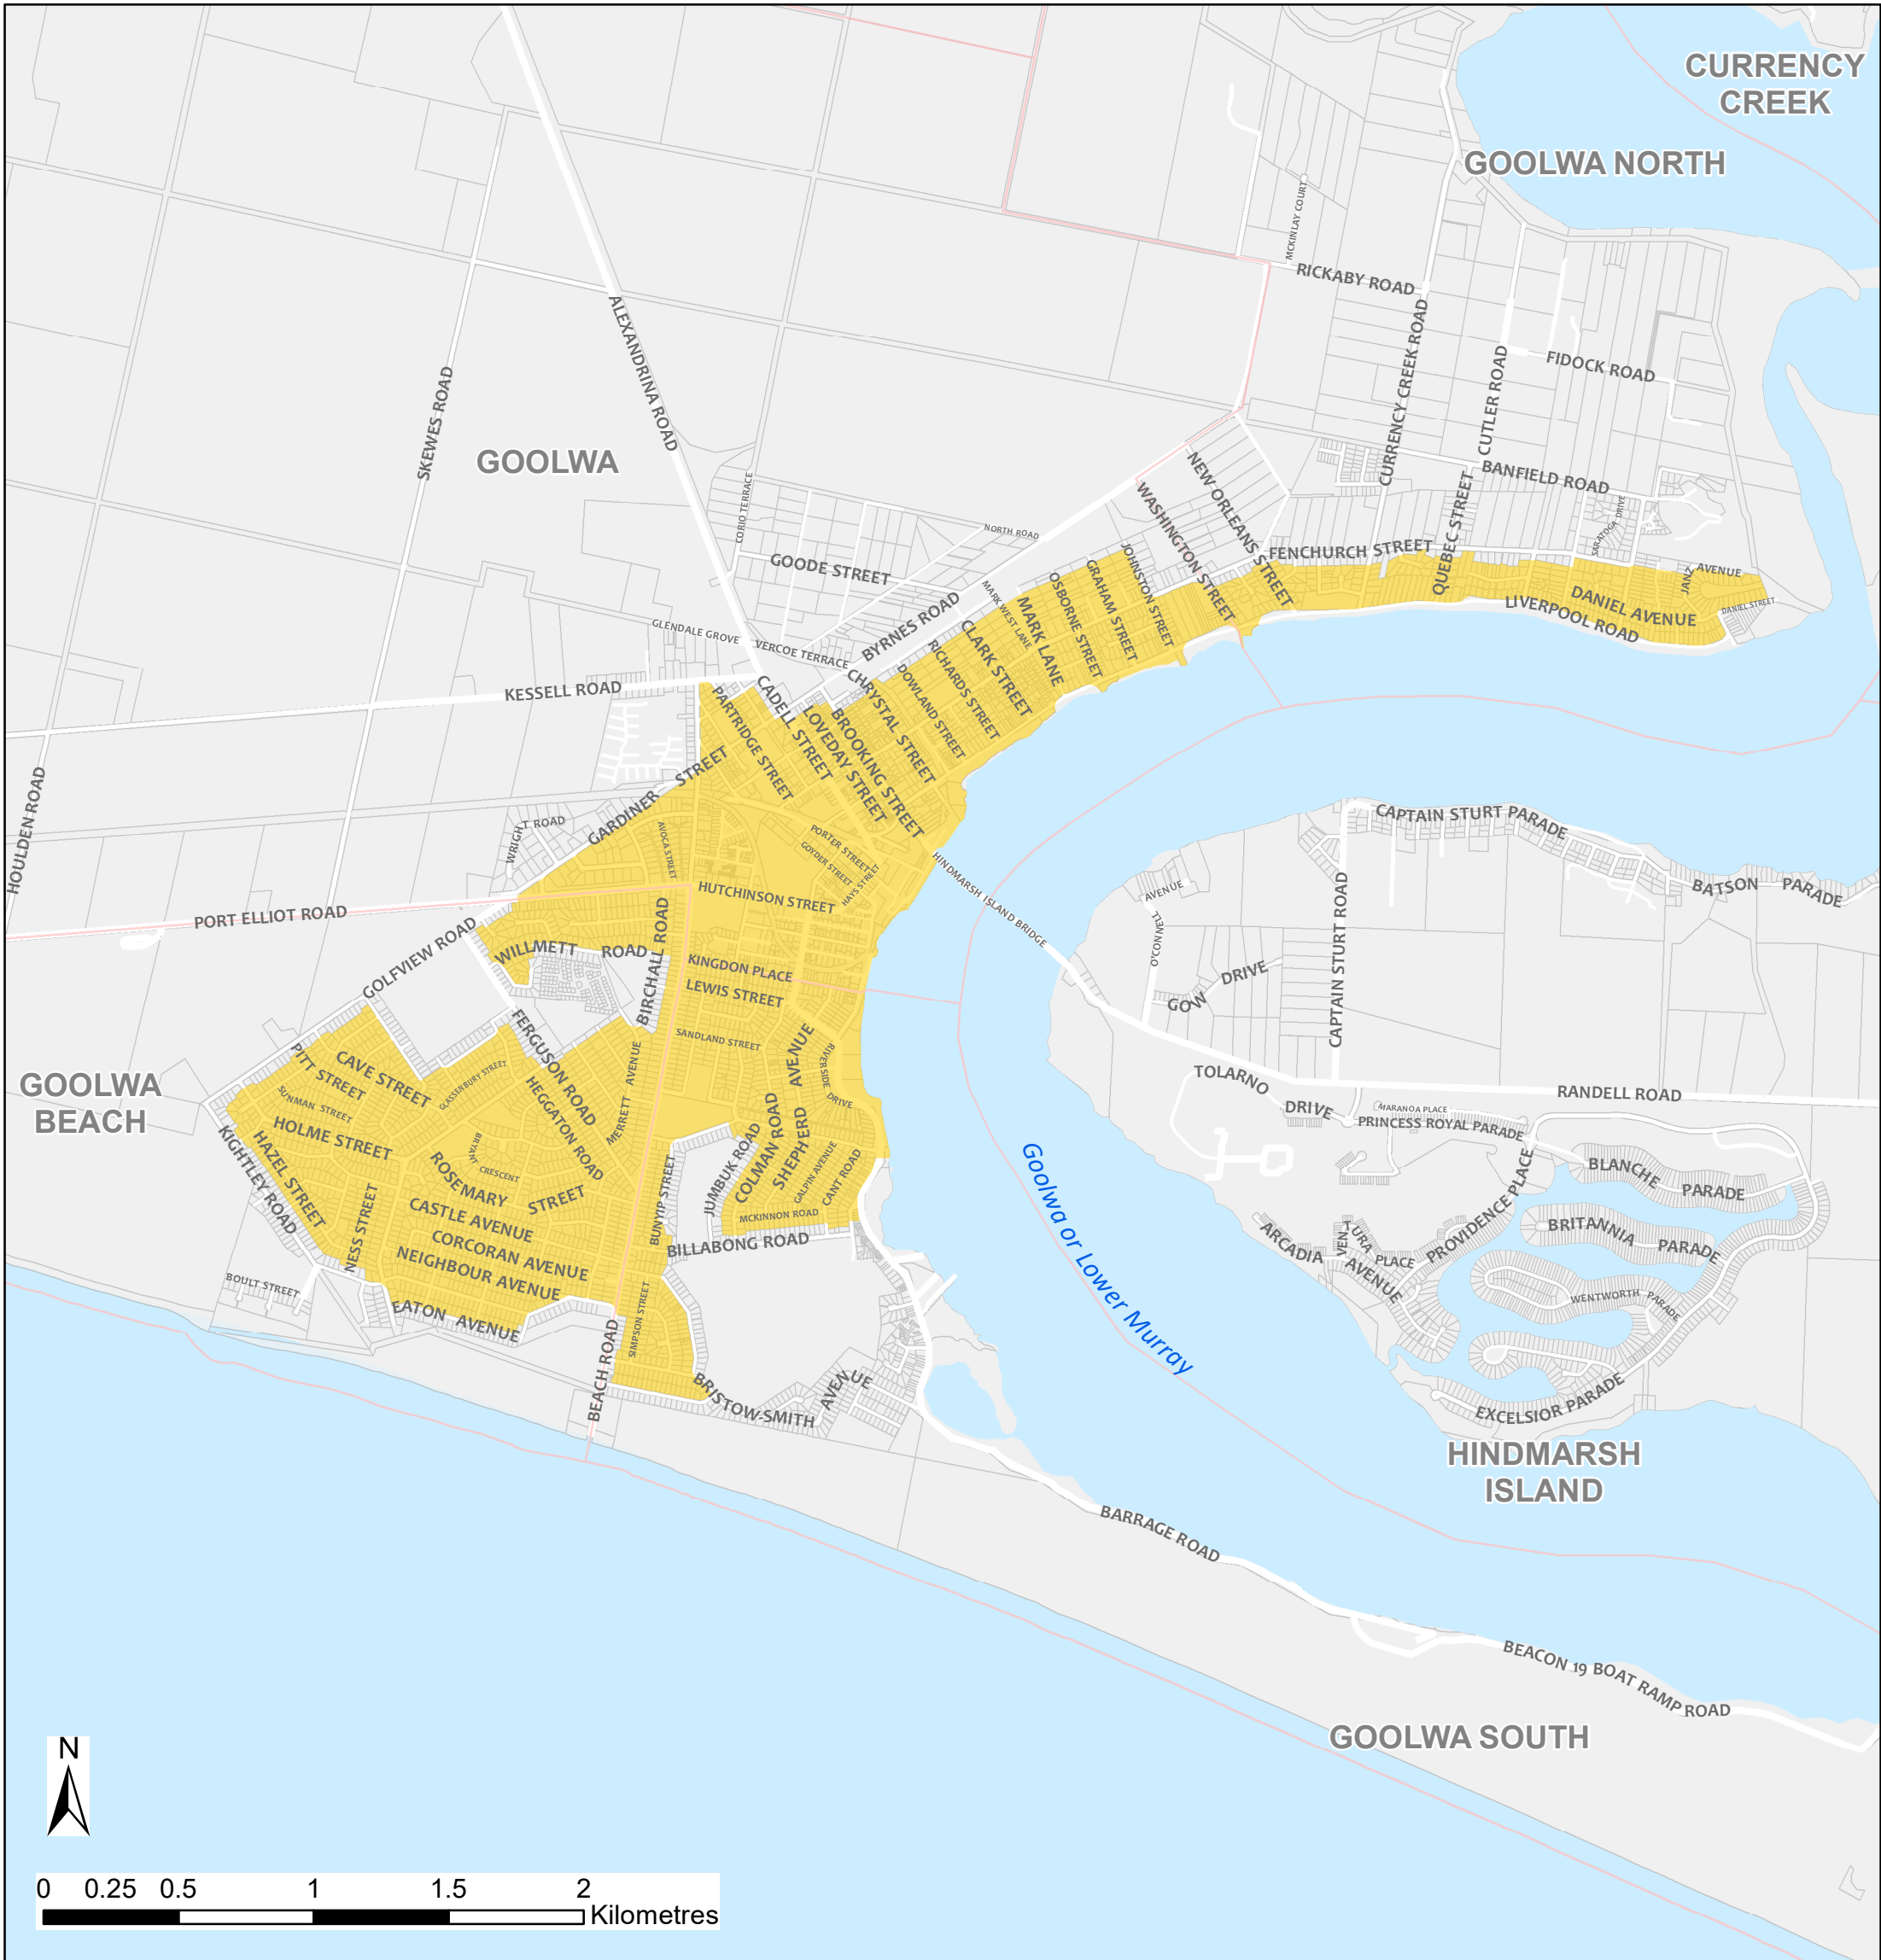

Goolwa Bushfire Safer Place

Council: Alexandrina Council

Fire Ban District: Mount Lofty Ranges

- Bushfire Safer Place
- Property Cadastre
- Suburb Boundary

This Bushfire Safer Place is considered to be relatively safe from fire due to its low levels of fuel. Although the CFS has taken every care and precaution in identifying this area it will be subjected to spark and ember attack in the event of a fire.

It is recommended that you identify several Bushfire Safer Places when creating your personal Bushfire Survival Plan. Templates for Bushfire Survival Plans are available from the CFS website.

Map produced: February 2018