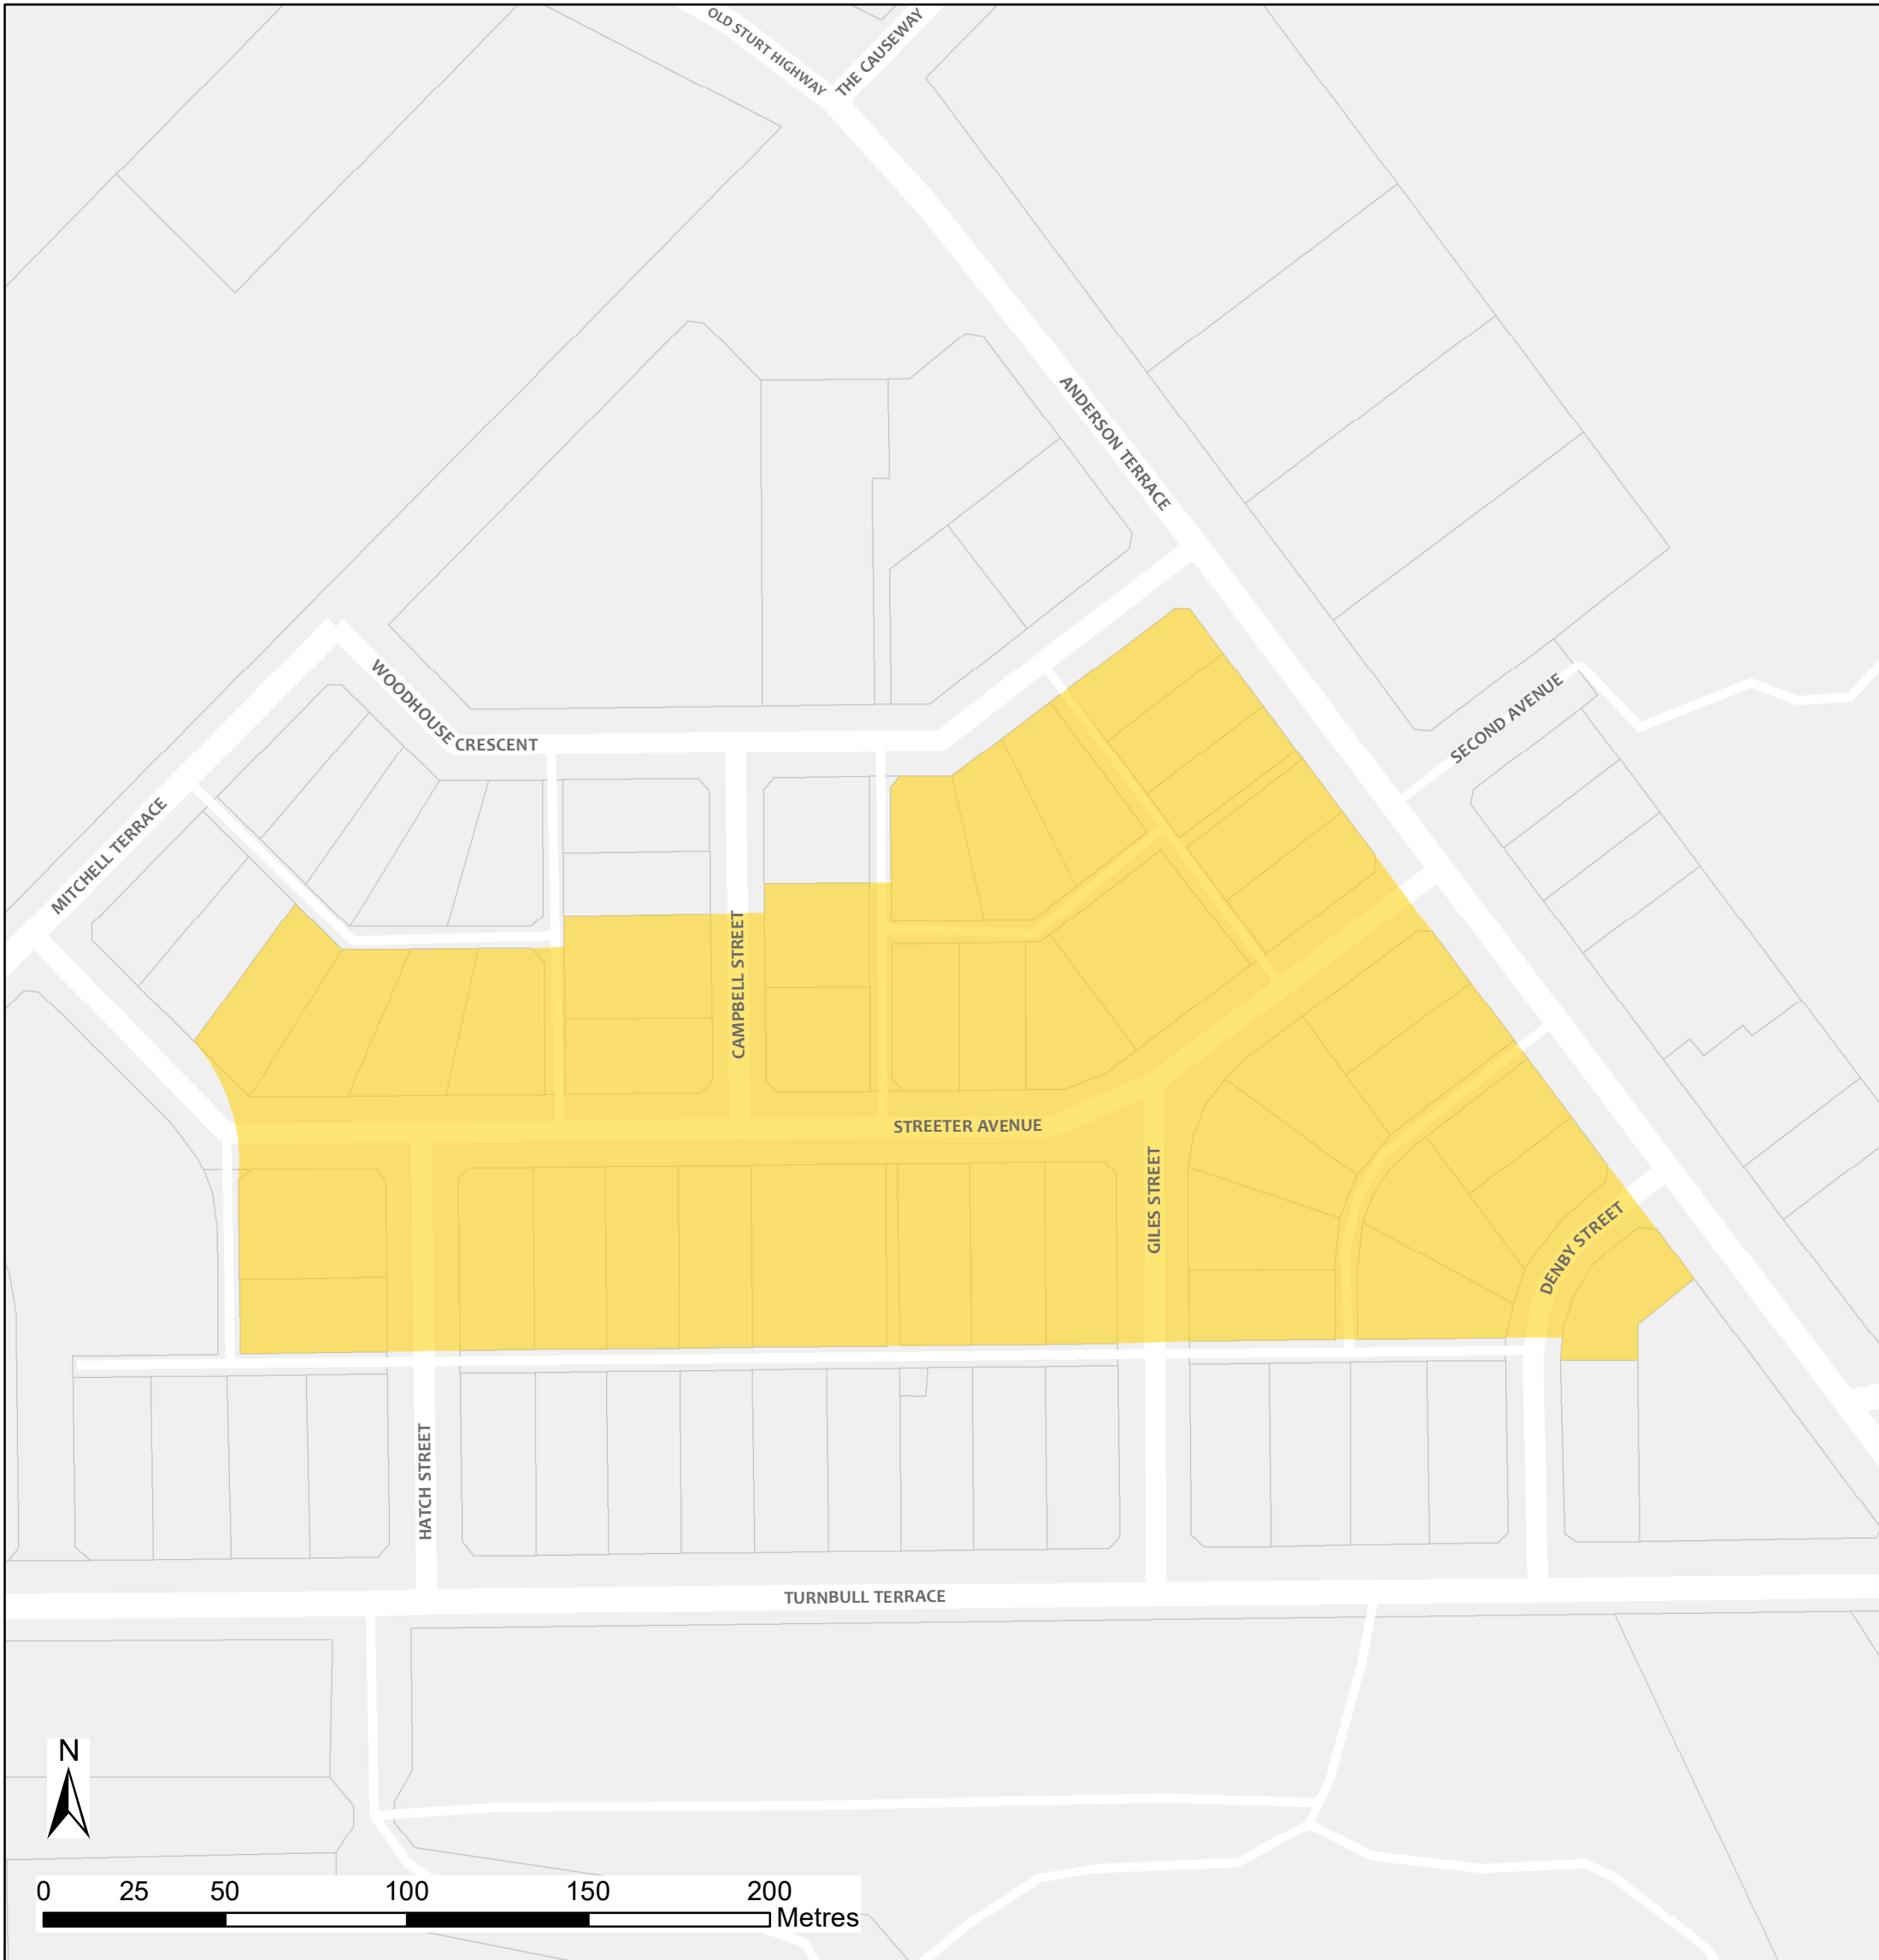

Glossop Bushfire Safer Place

Council: The Berri Barmera Council
Fire Ban District: Riverland

 Bushfire Safer Place  Property Cadastre

This Bushfire Safer Place is considered to be relatively safe from fire due to its low levels of fuel. Although the CFS has taken every care and precaution in identifying this area it will be subjected to spark and ember attack in the event of a fire.

It is recommended that you identify several Bushfire Safer Places when creating your personal Bushfire Survival Plan. Templates for Bushfire Survival Plans are available from the CFS website.

Map produced: February 2018