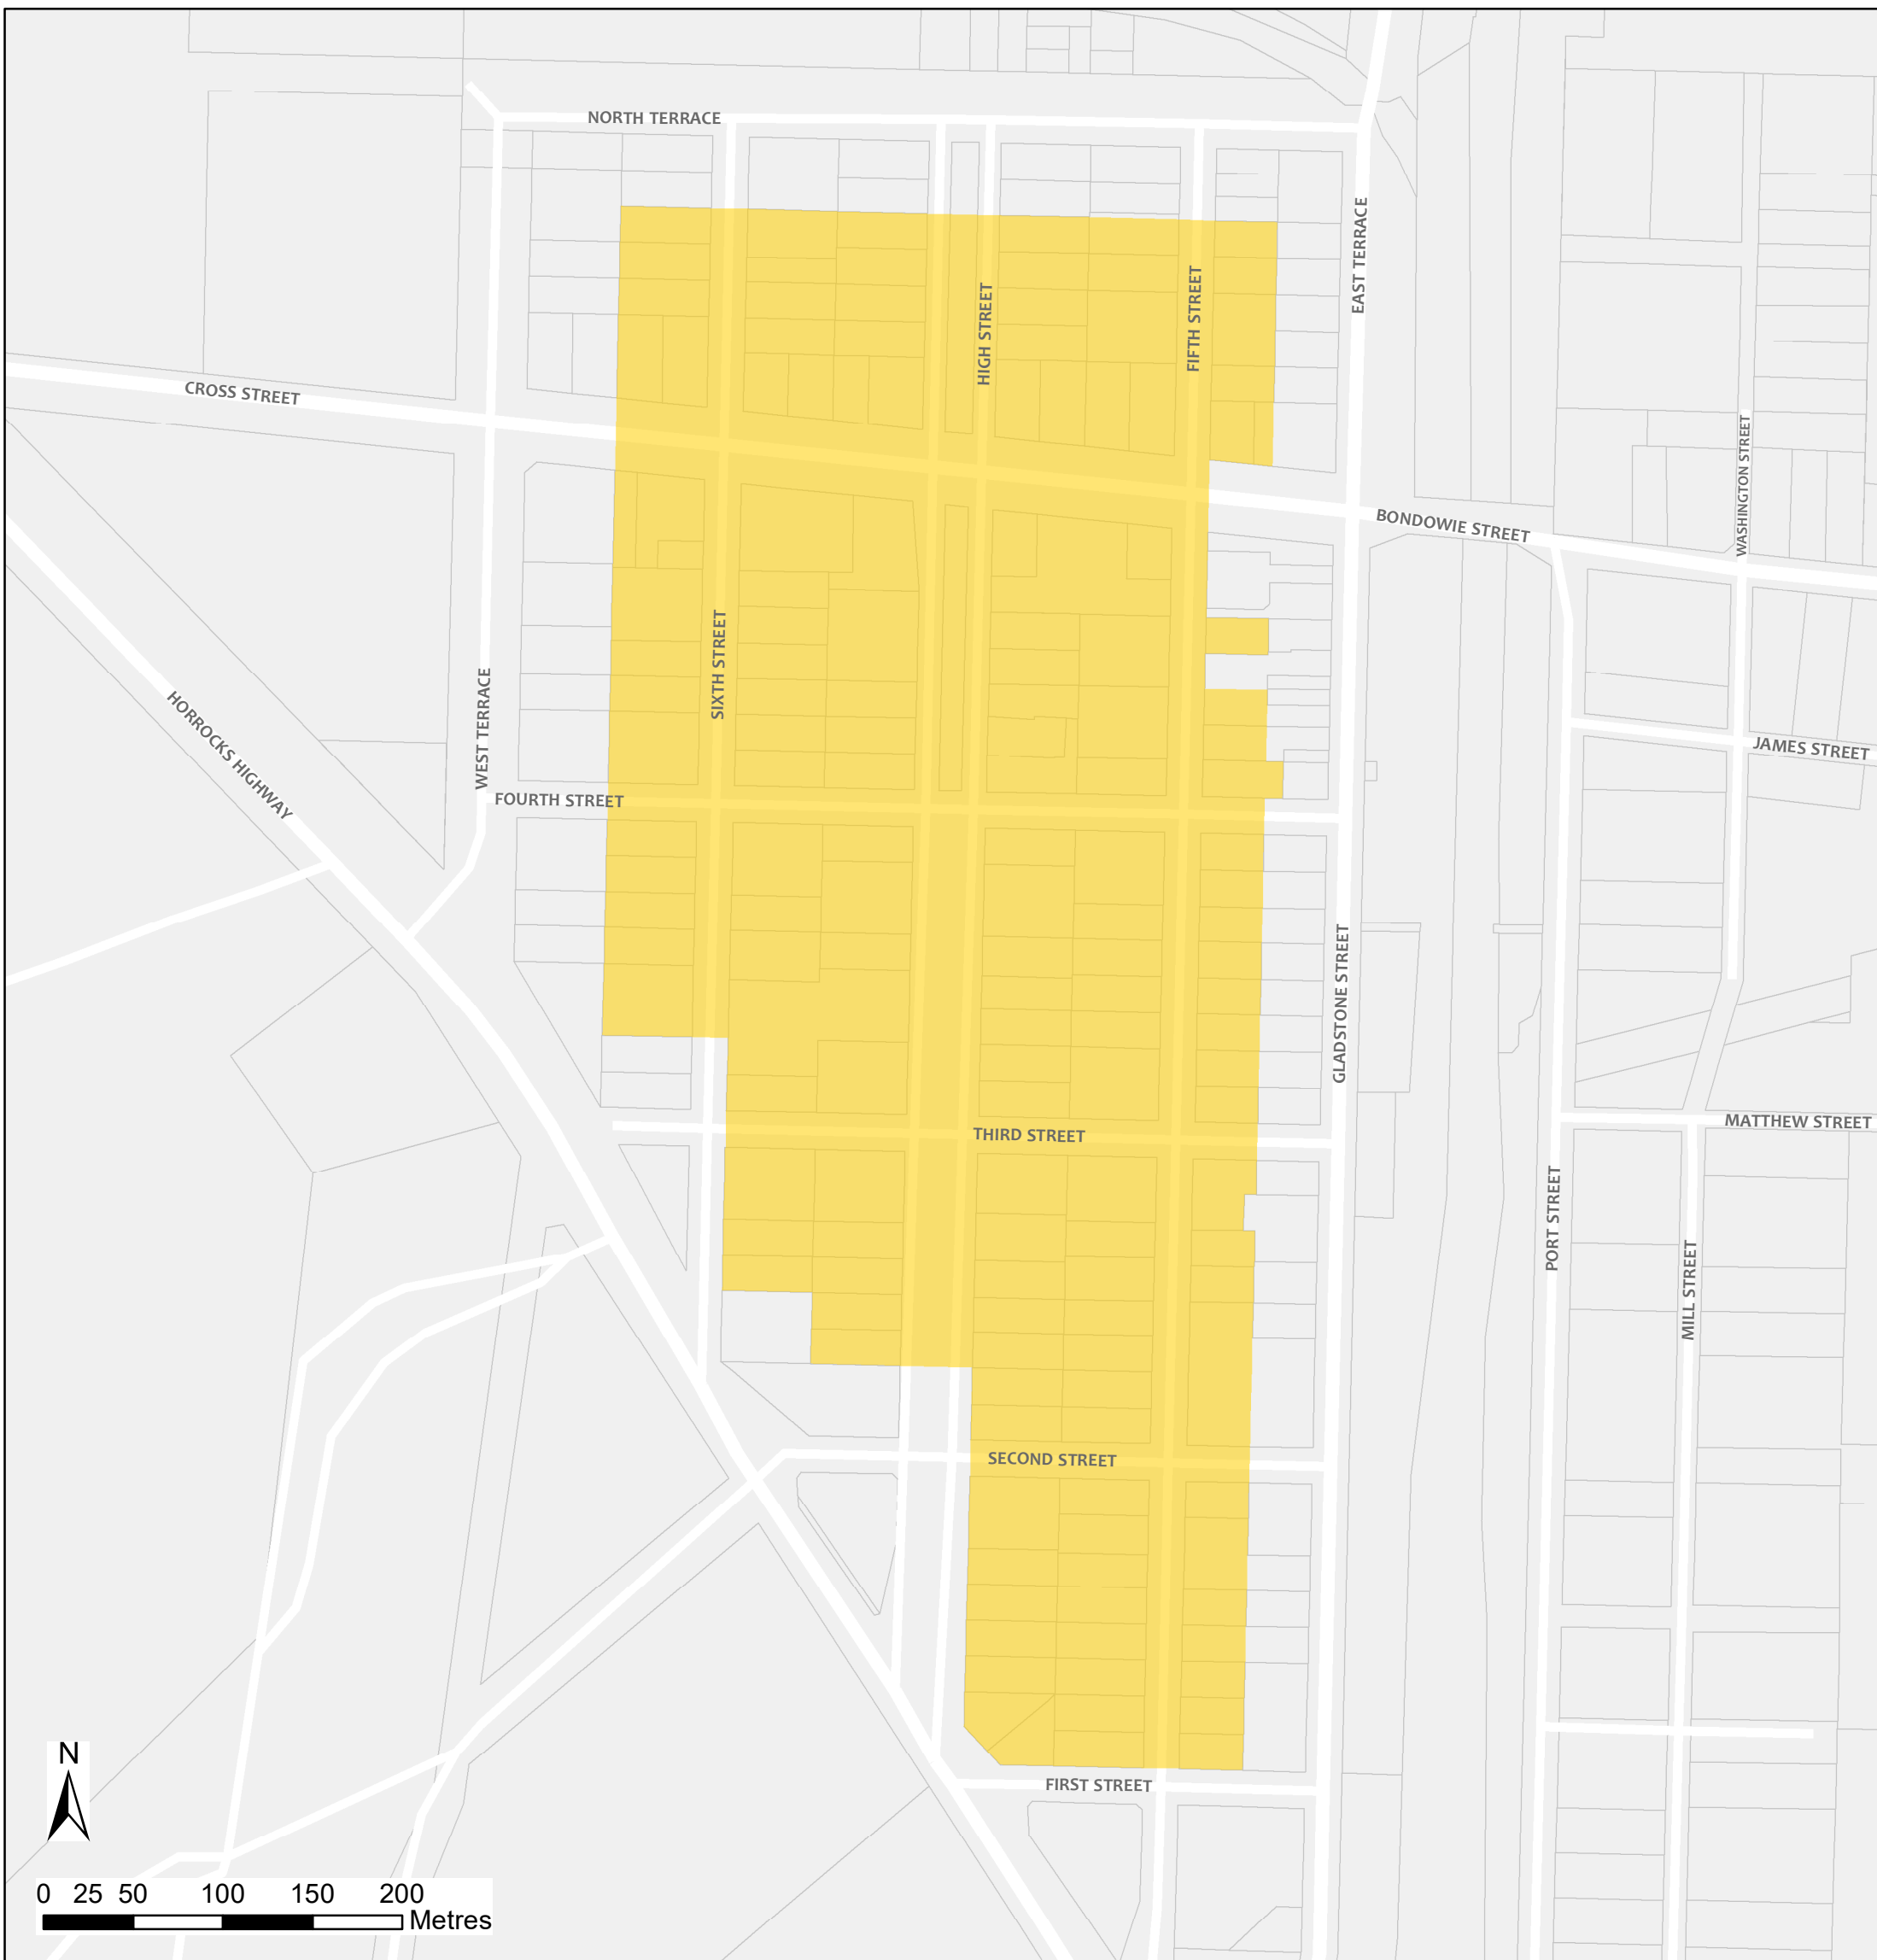

Gladstone Bushfire Safer Place

Council: Northern Areas Council
Fire Ban District: Mid North

 Bushfire Safer Place  Property Cadastre

This Bushfire Safer Place is considered to be relatively safe from fire due to its low levels of fuel. Although the CFS has taken every care and precaution in identifying this area it will be subjected to spark and ember attack in the event of a fire.

It is recommended that you identify several Bushfire Safer Places when creating your personal Bushfire Survival Plan. Templates for Bushfire Survival Plans are available from the CFS website.

Map produced: February 2018