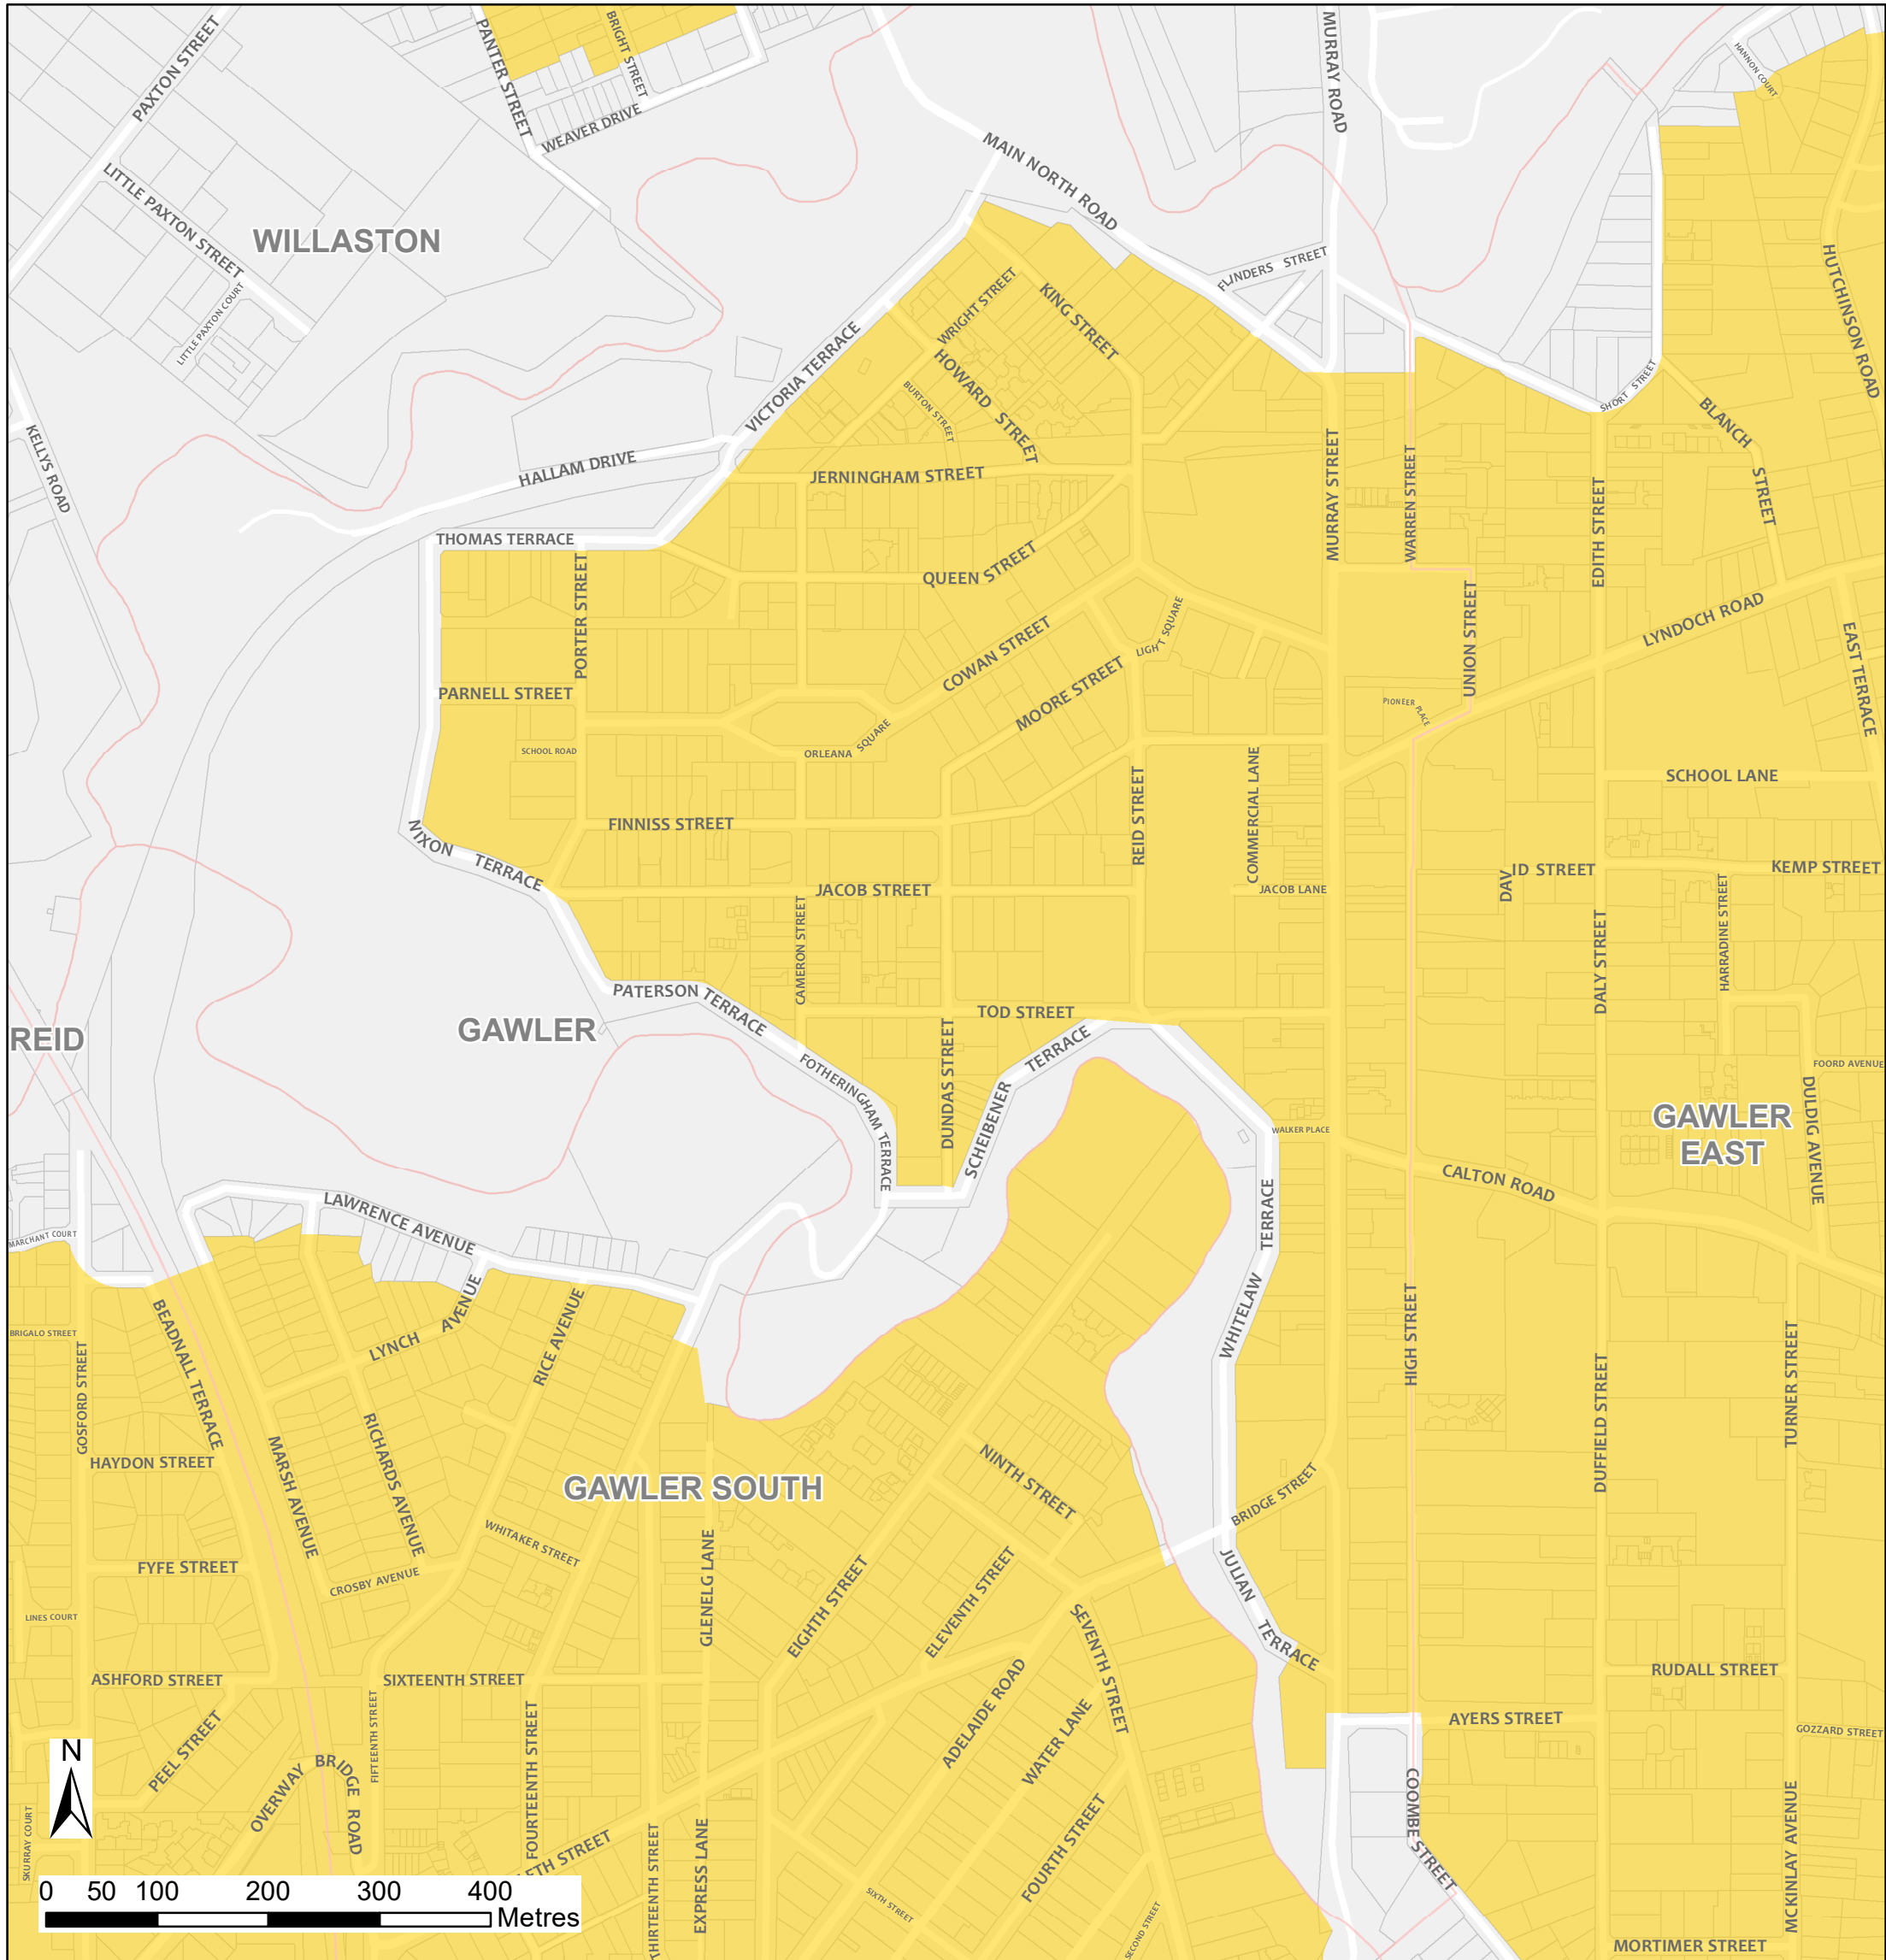

Gawler Bushfire Safer Place

Council: Town of Gawler

Fire Ban District: Mount Lofty Ranges

Bushfire Safer Place Suburb Boundary Property Cadastre

This Bushfire Safer Place is considered to be relatively safe from fire due to its low levels of fuel. Although the CFS has taken every care and precaution in identifying this area it will be subjected to spark and ember attack in the event of a fire.

It is recommended that you identify several Bushfire Safer Places when creating your personal Bushfire Survival Plan. Templates for Bushfire Survival Plans are available from the CFS website.

Map produced: February 2018