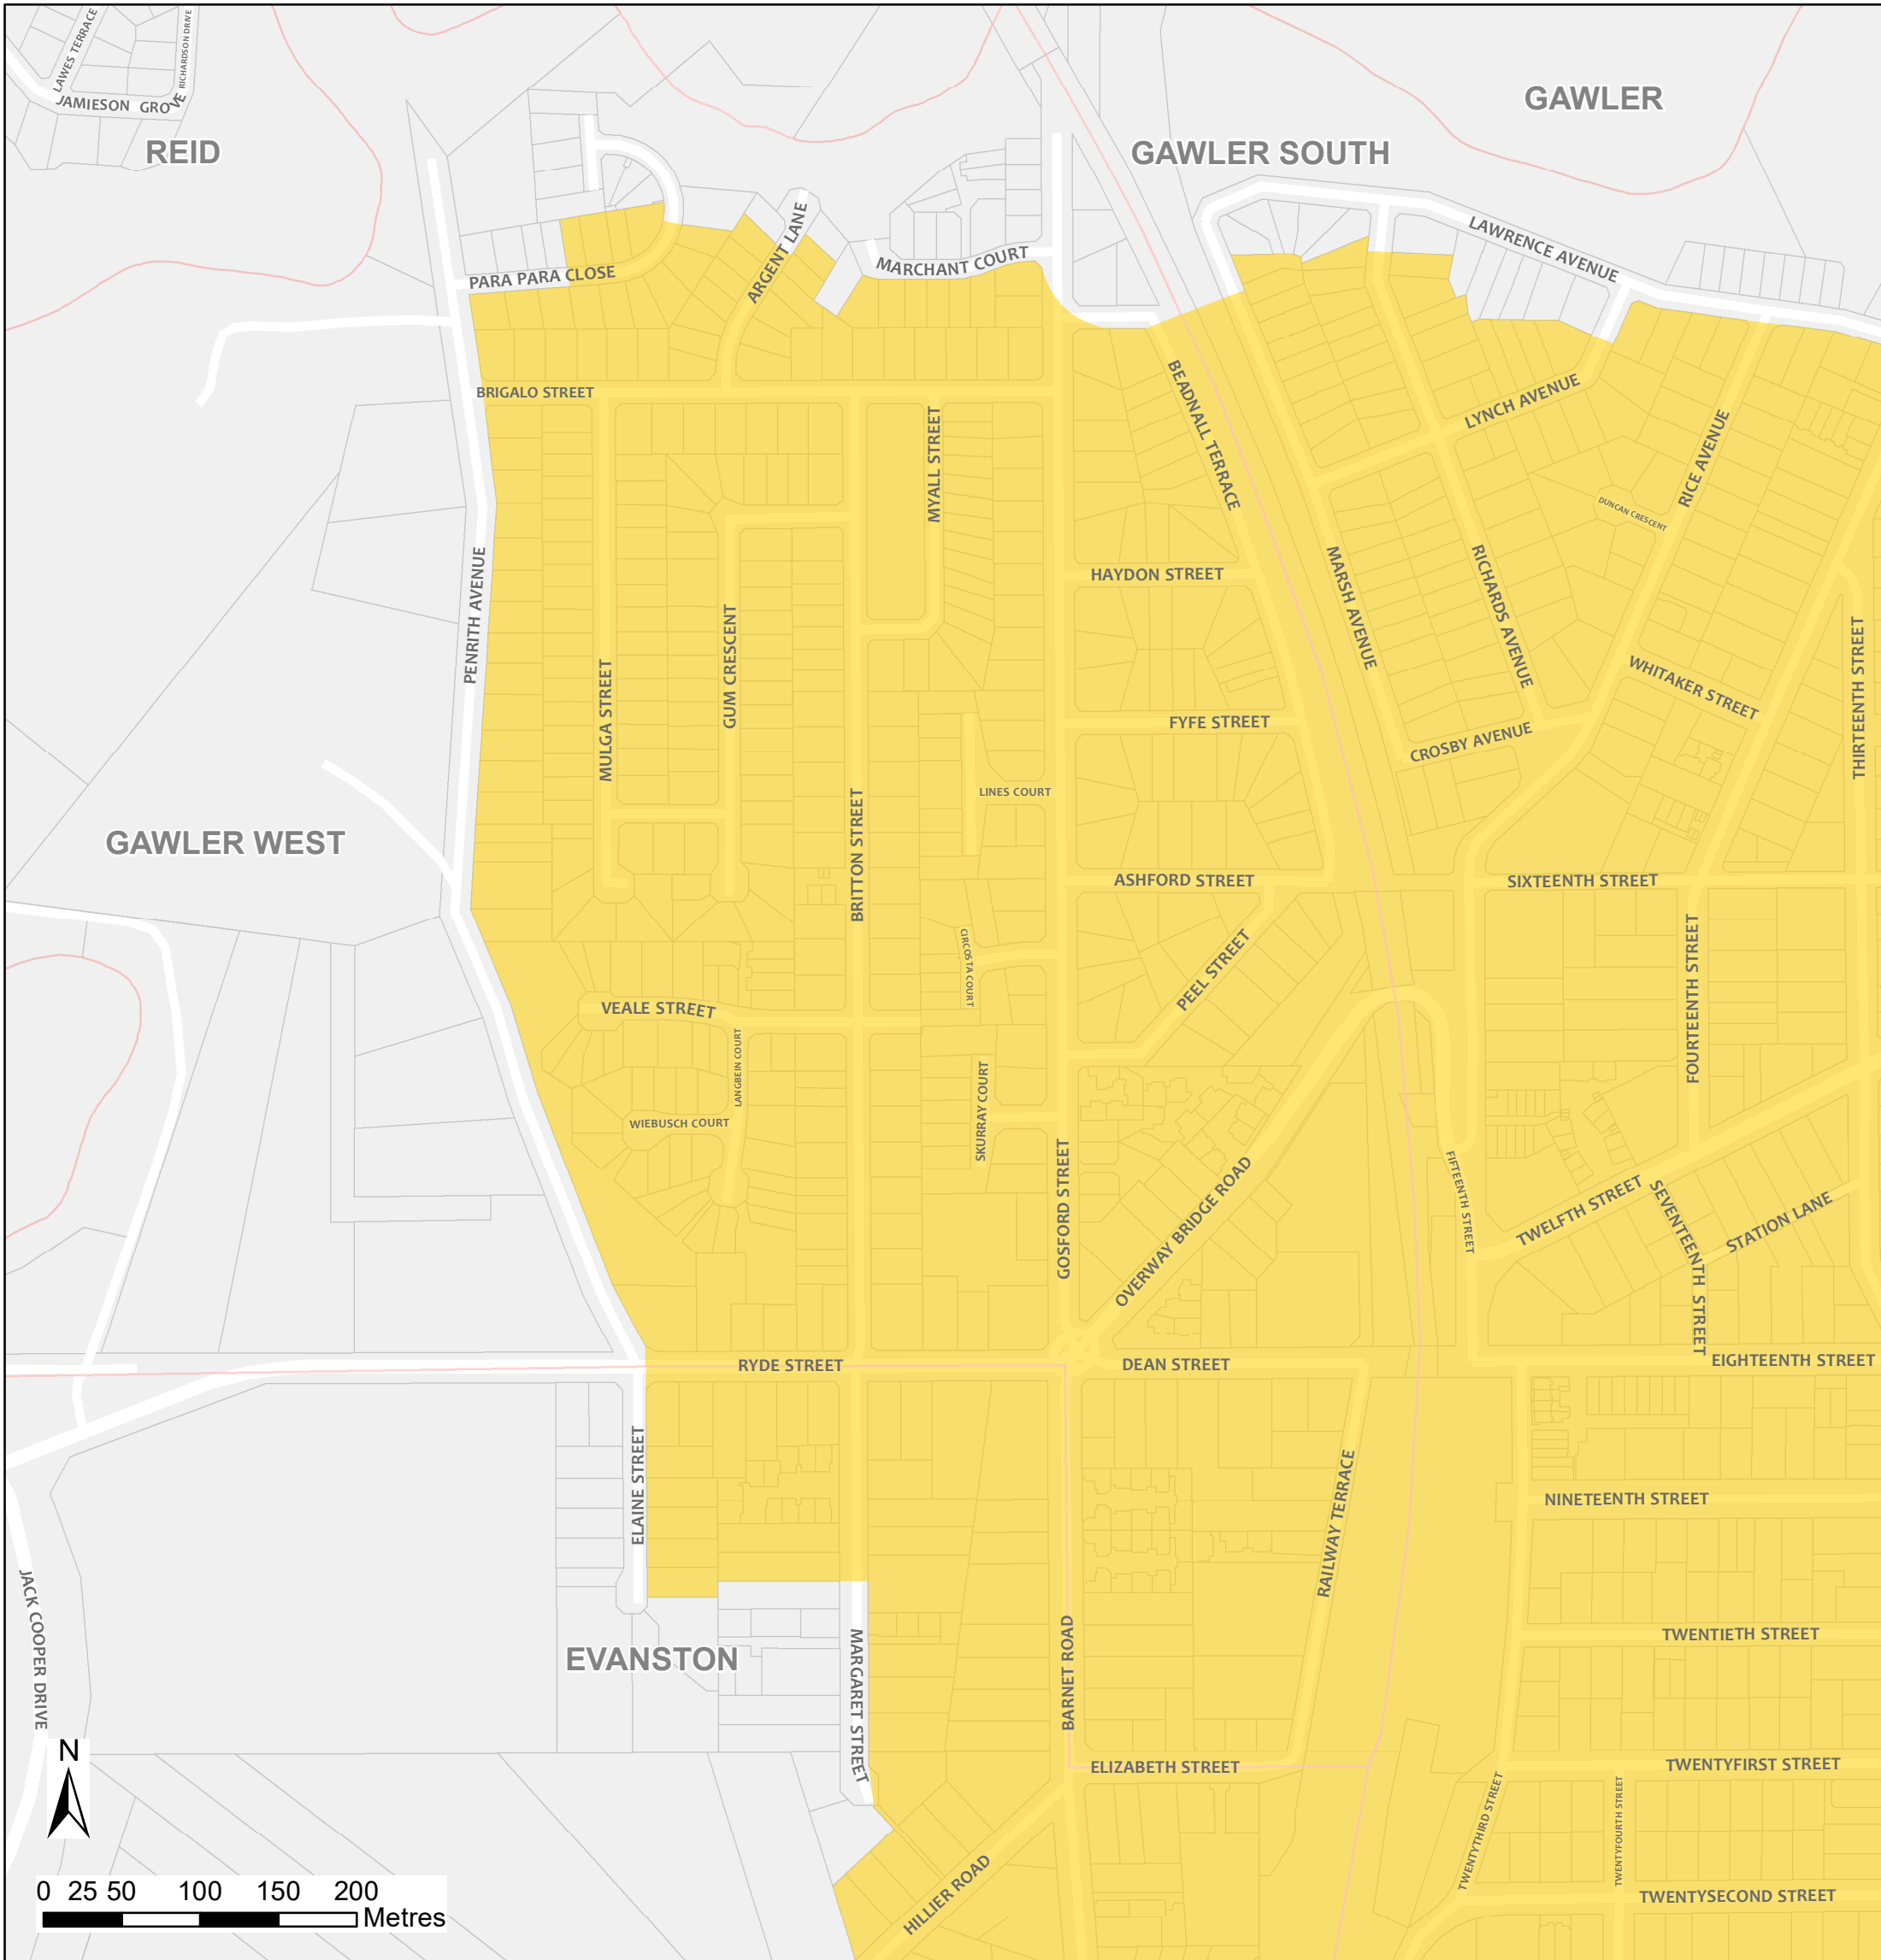

# Gawler West Bushfire Safer Place

Council: Town of Gawler

Fire Ban District: Mount Lofty Ranges

 Bushfire Safer Place  Suburb Boundary  Property Cadastre

This Bushfire Safer Place is considered to be relatively safe from fire due to its low levels of fuel. Although the CFS has taken every care and precaution in identifying this area it will be subjected to spark and ember attack in the event of a fire.

It is recommended that you identify several Bushfire Safer Places when creating your personal Bushfire Survival Plan. Templates for Bushfire Survival Plans are available from the CFS website.

Map produced: February 2018