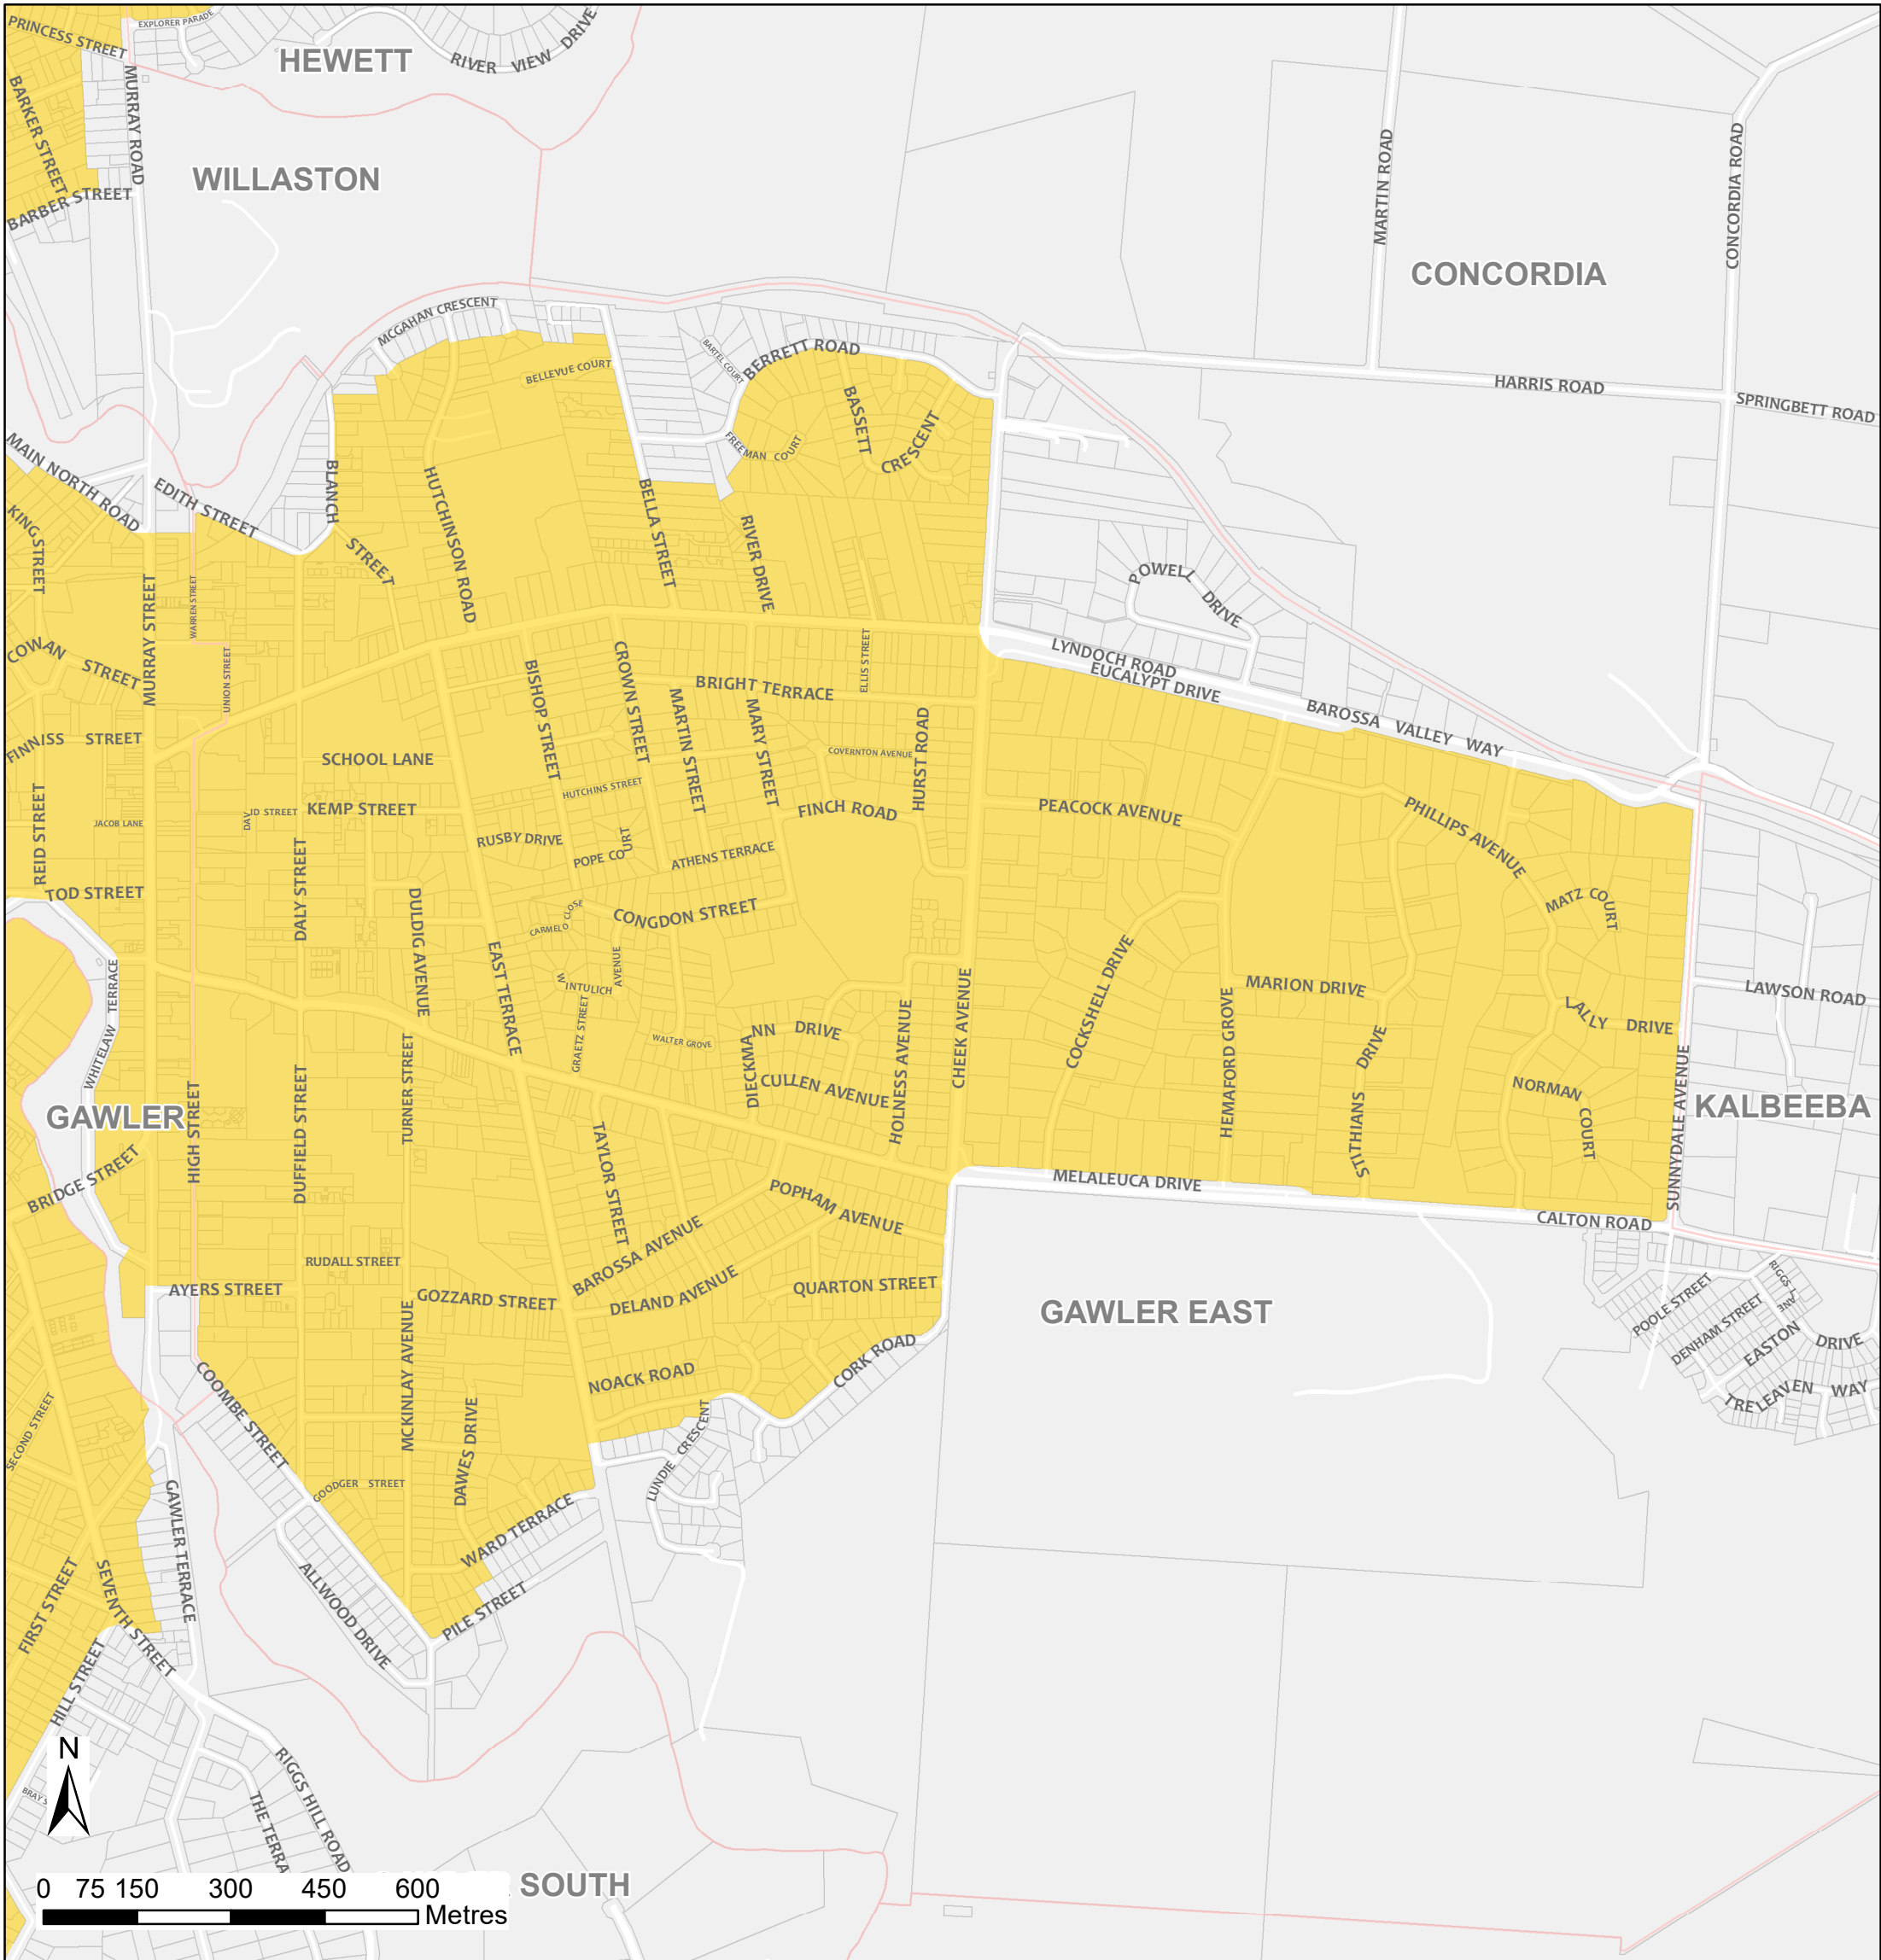

Gawler East Bushfire Safer Place

Council: Town of Gawler
 Fire Ban District: Mount Lofty Ranges

Bushfire Safer Place
 Suburb Boundary
 Property Cadastre

This Bushfire Safer Place is considered to be relatively safe from fire due to its low levels of fuel. Although the CFS has taken every care and precaution in identifying this area it will be subjected to spark and ember attack in the event of a fire.

It is recommended that you identify several Bushfire Safer Places when creating your personal Bushfire Survival Plan. Templates for Bushfire Survival Plans are available from the CFS website.

Map produced: February 2018