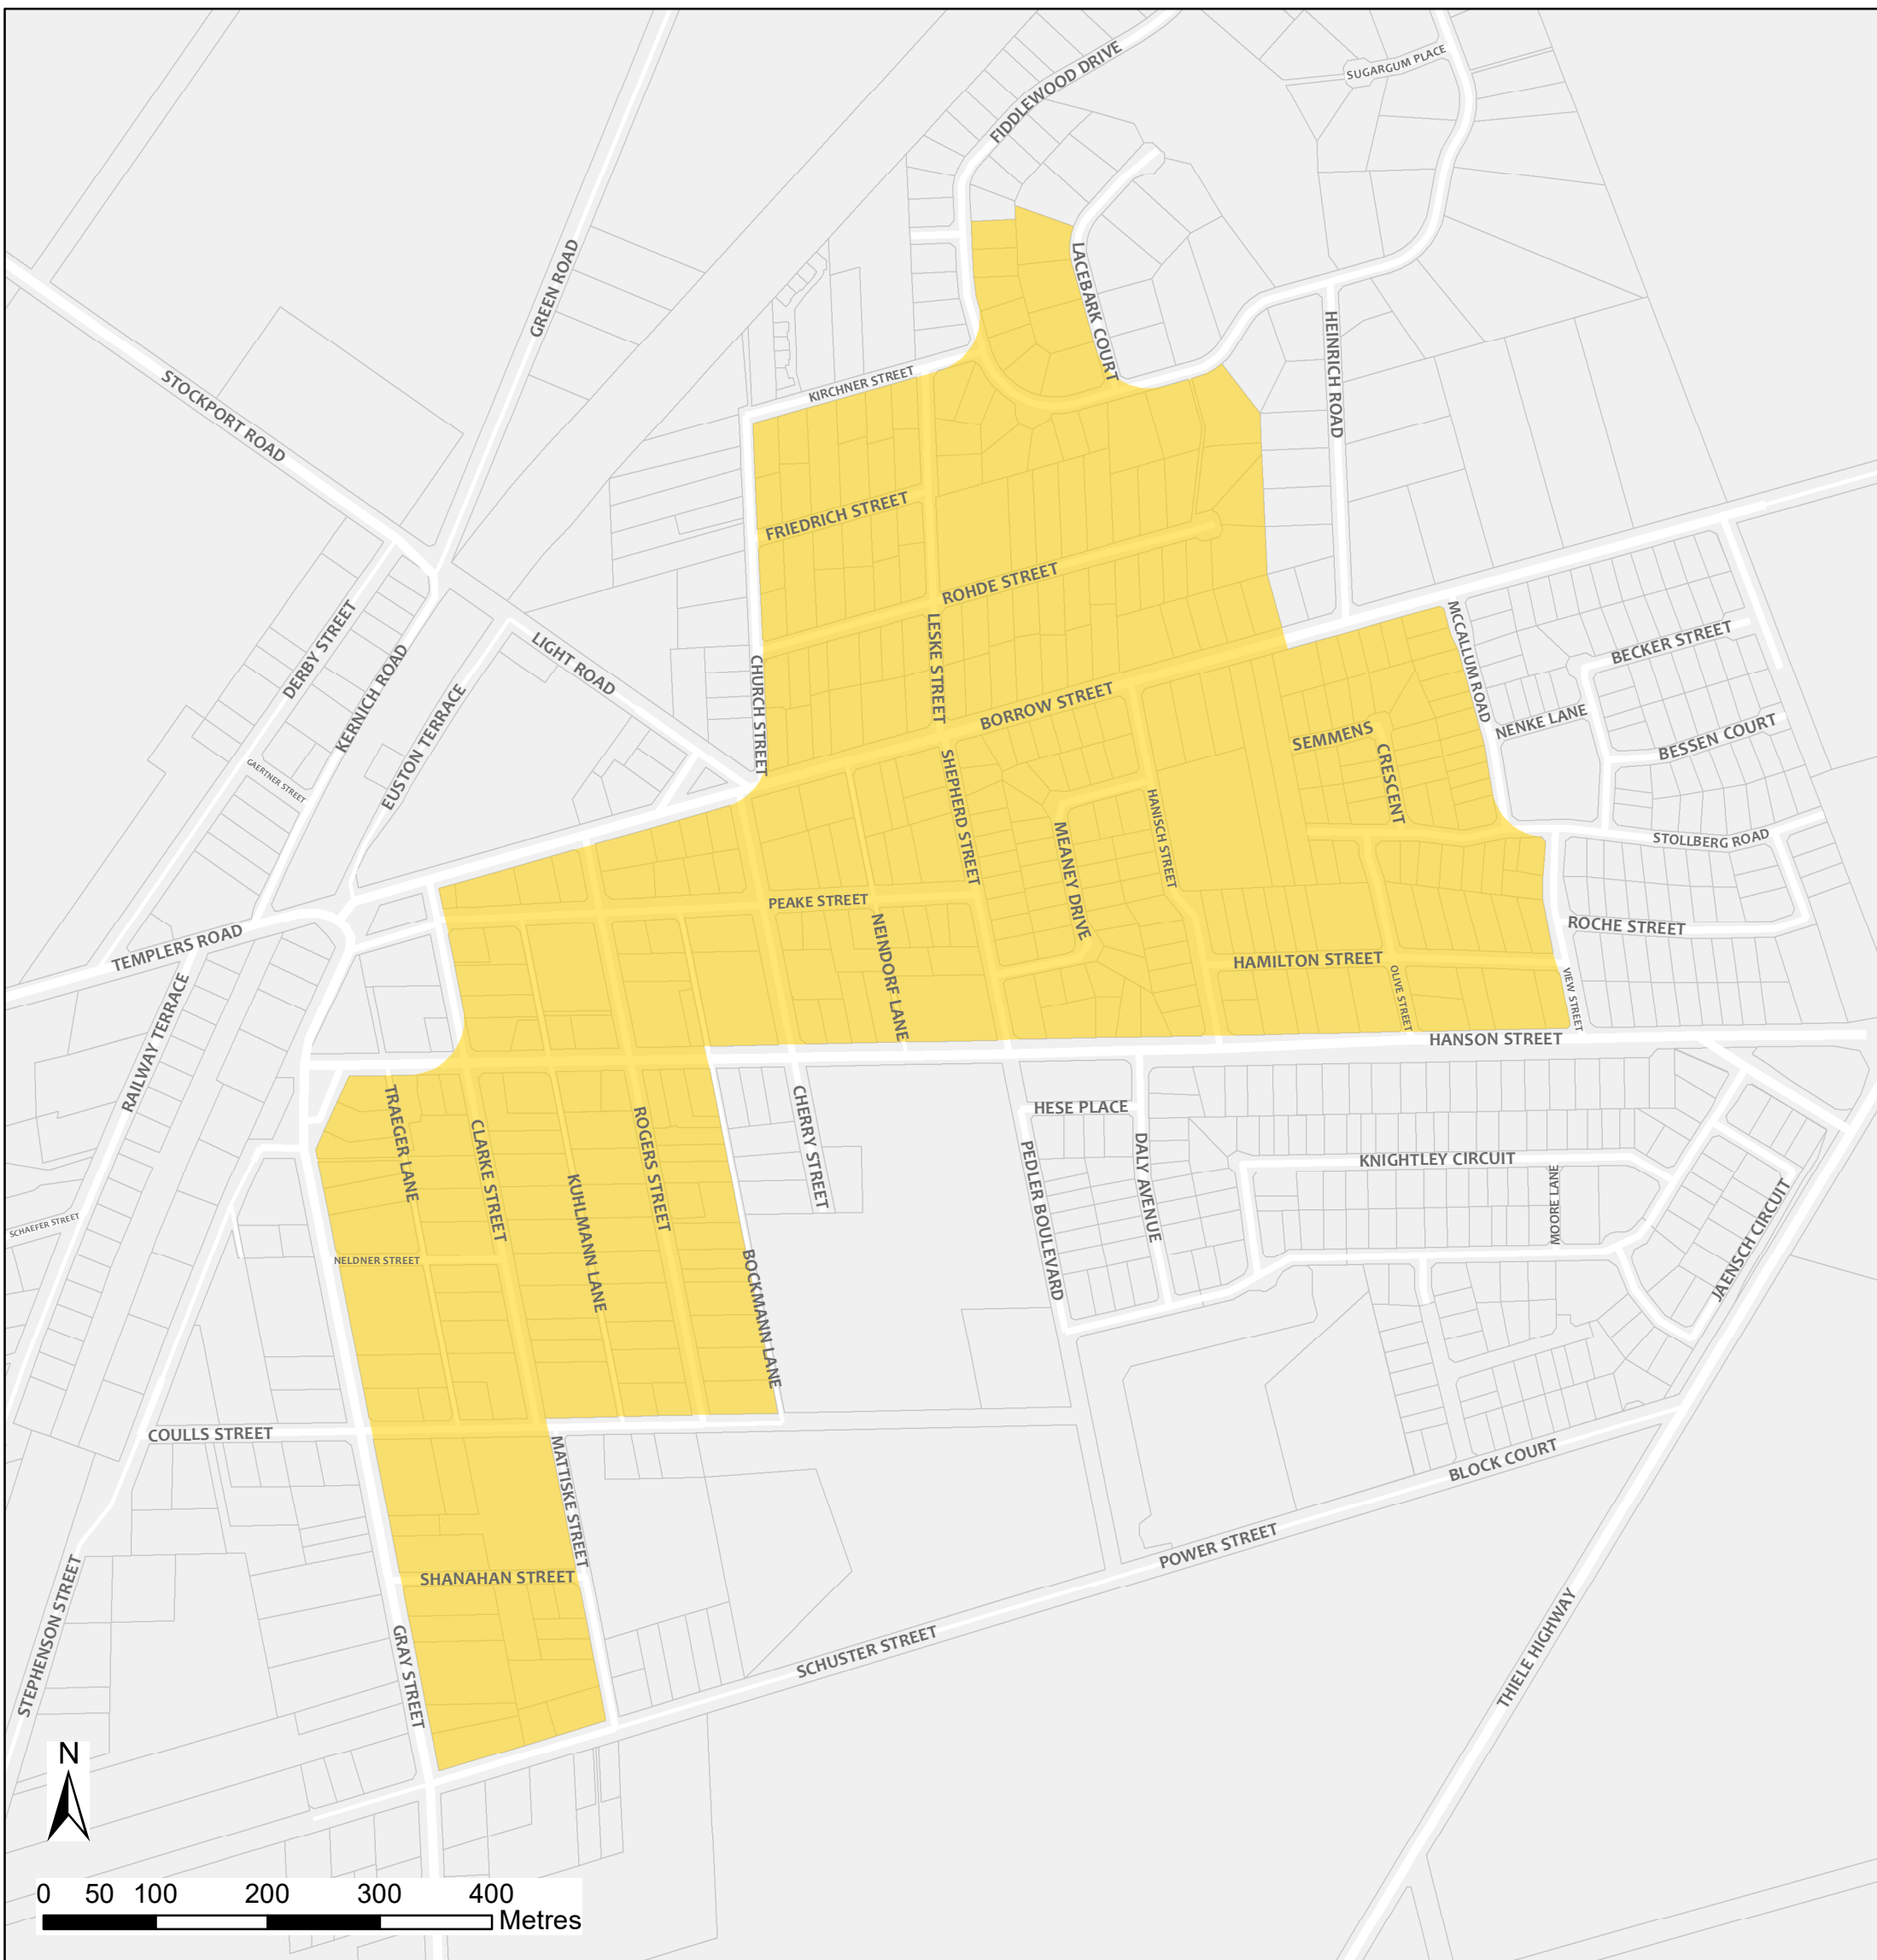

Freeling Bushfire Safer Place

Council: Light Regional Council
Fire Ban District: Mid North

 Bushfire Safer Place  Property Cadastre

This Bushfire Safer Place is considered to be relatively safe from fire due to its low levels of fuel. Although the CFS has taken every care and precaution in identifying this area it will be subjected to spark and ember attack in the event of a fire.

It is recommended that you identify several Bushfire Safer Places when creating your personal Bushfire Survival Plan. Templates for Bushfire Survival Plans are available from the CFS website.

Map produced: February 2018