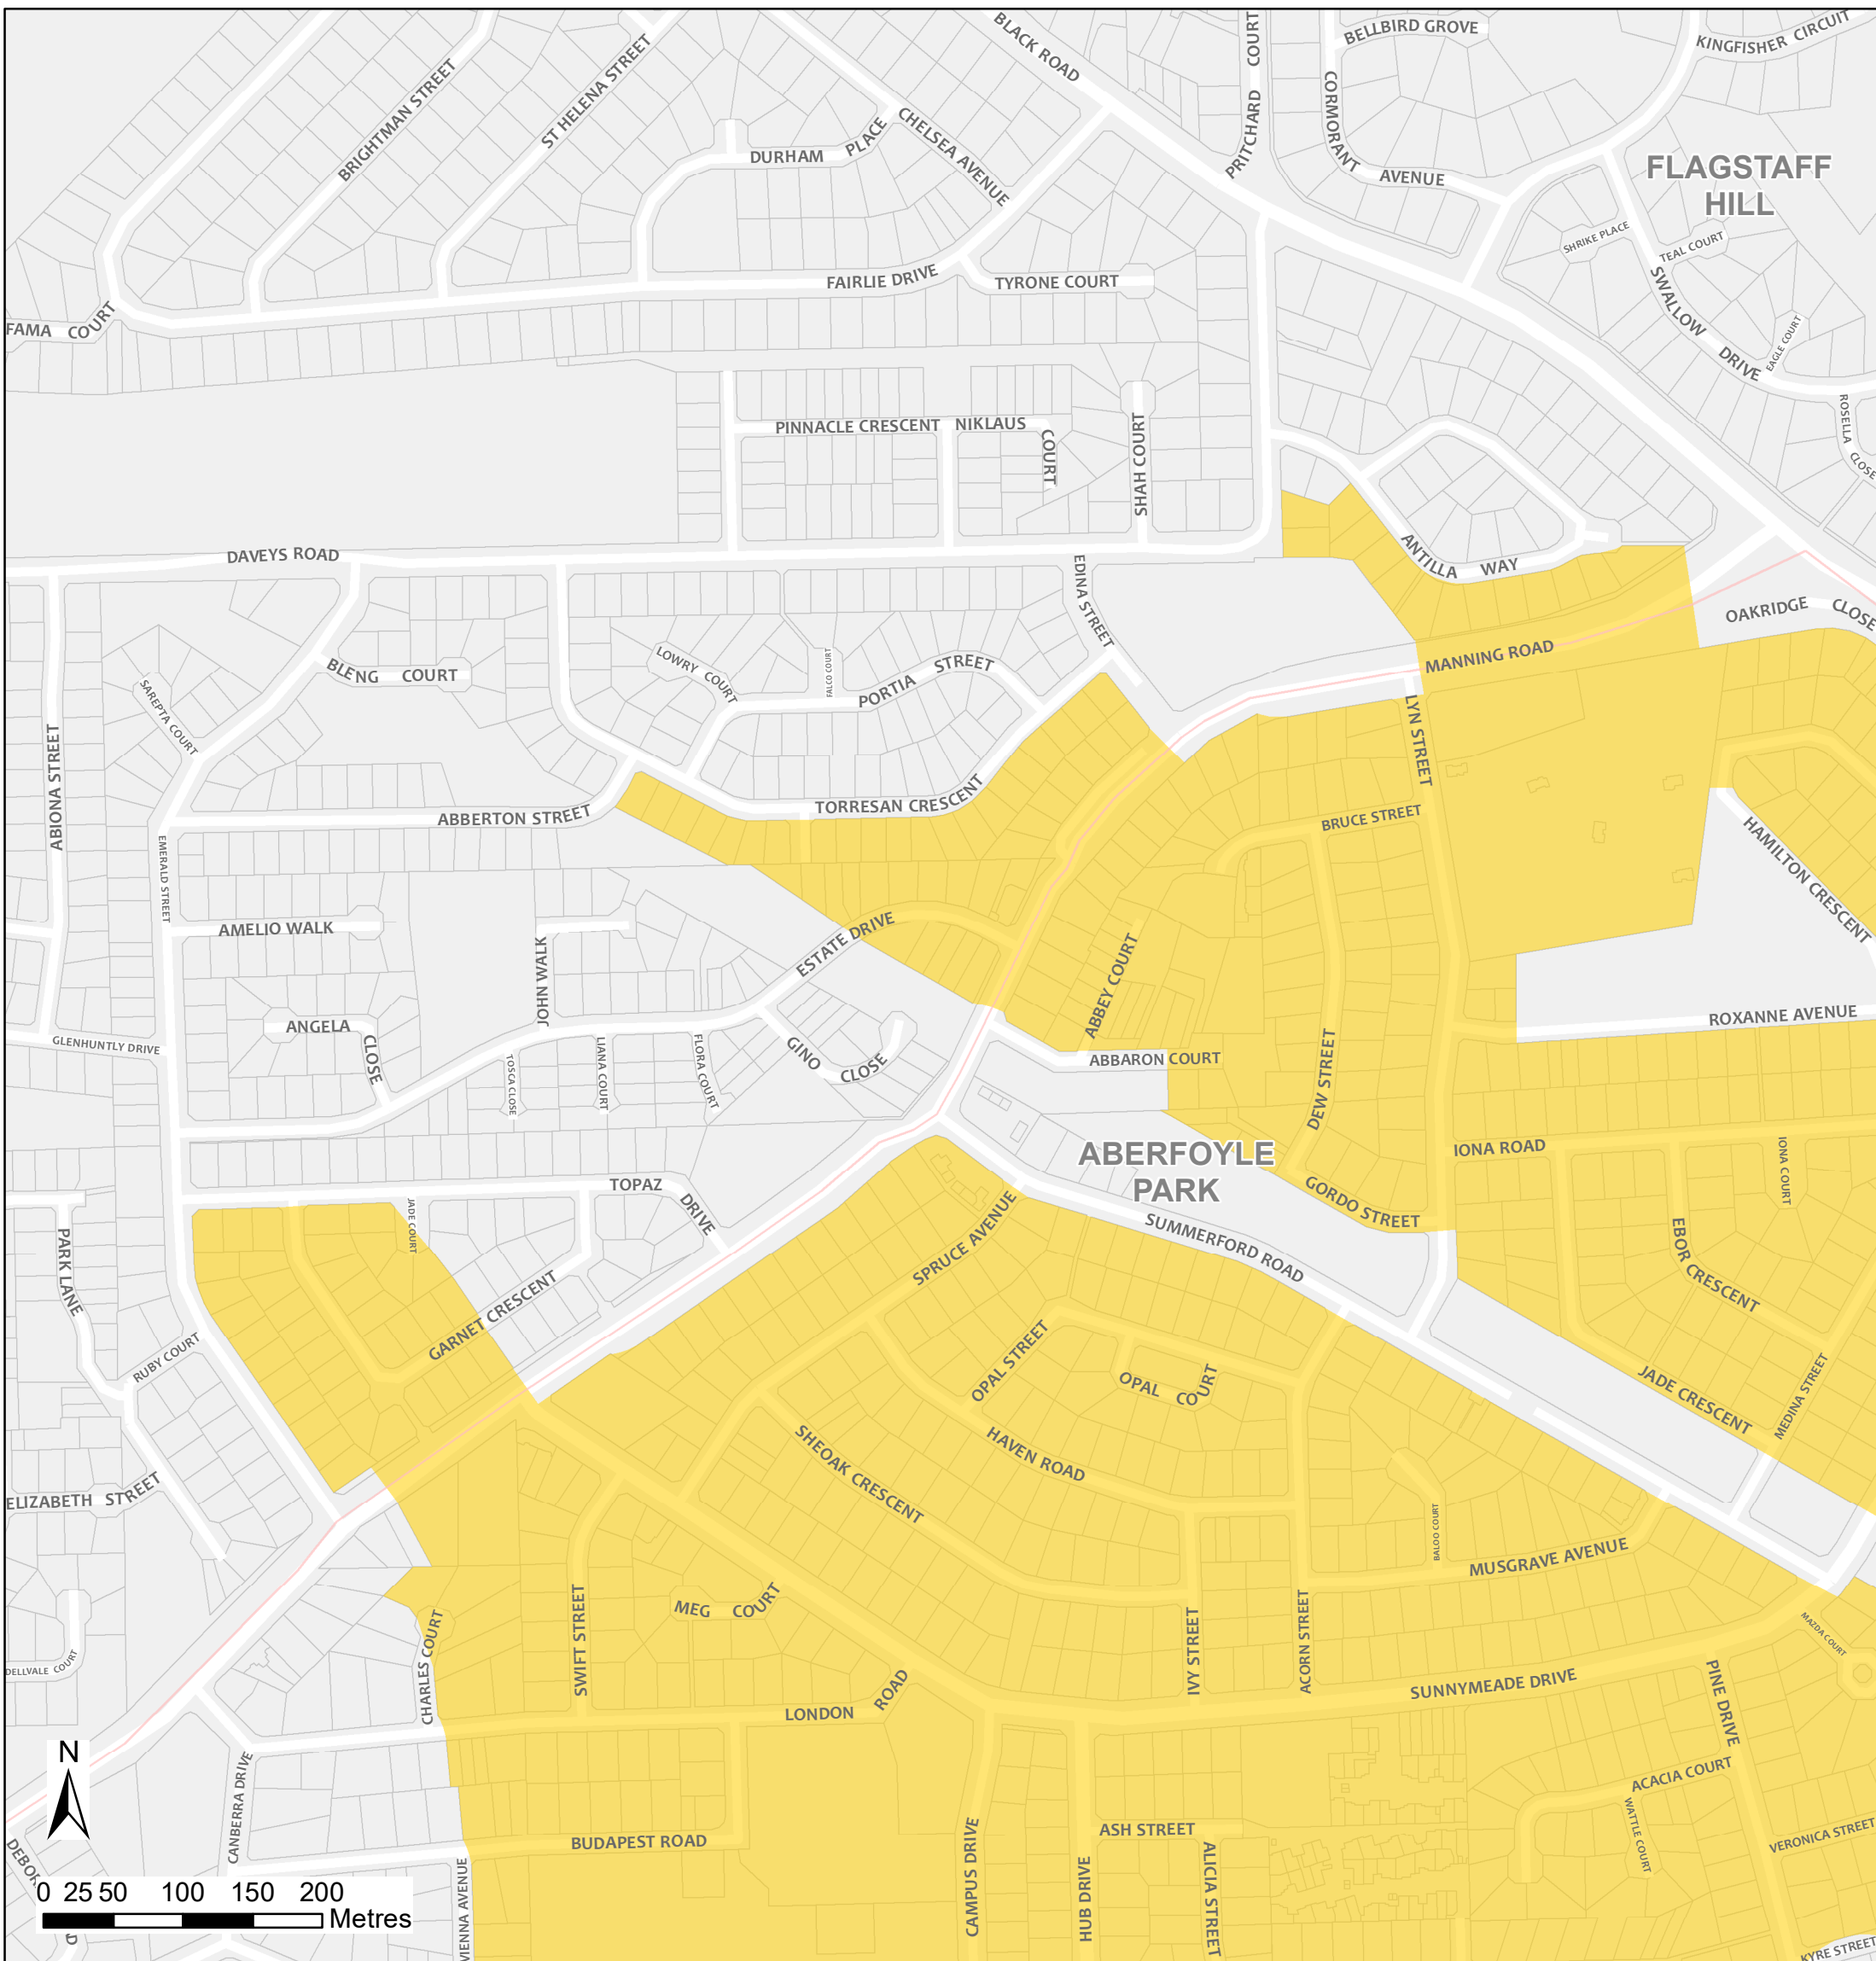

Flagstaff Hill Bushfire Safer Place

Council: City of Onkaparinga

Fire Ban District: Mount Lofty Ranges

 Bushfire Safer Place  Suburb Boundary  Property Cadastre

This Bushfire Safer Place is considered to be relatively safe from fire due to its low levels of fuel. Although the CFS has taken every care and precaution in identifying this area it will be subjected to spark and ember attack in the event of a fire.

It is recommended that you identify several Bushfire Safer Places when creating your personal Bushfire Survival Plan. Templates for Bushfire Survival Plans are available from the CFS website.

Map produced: February 2018