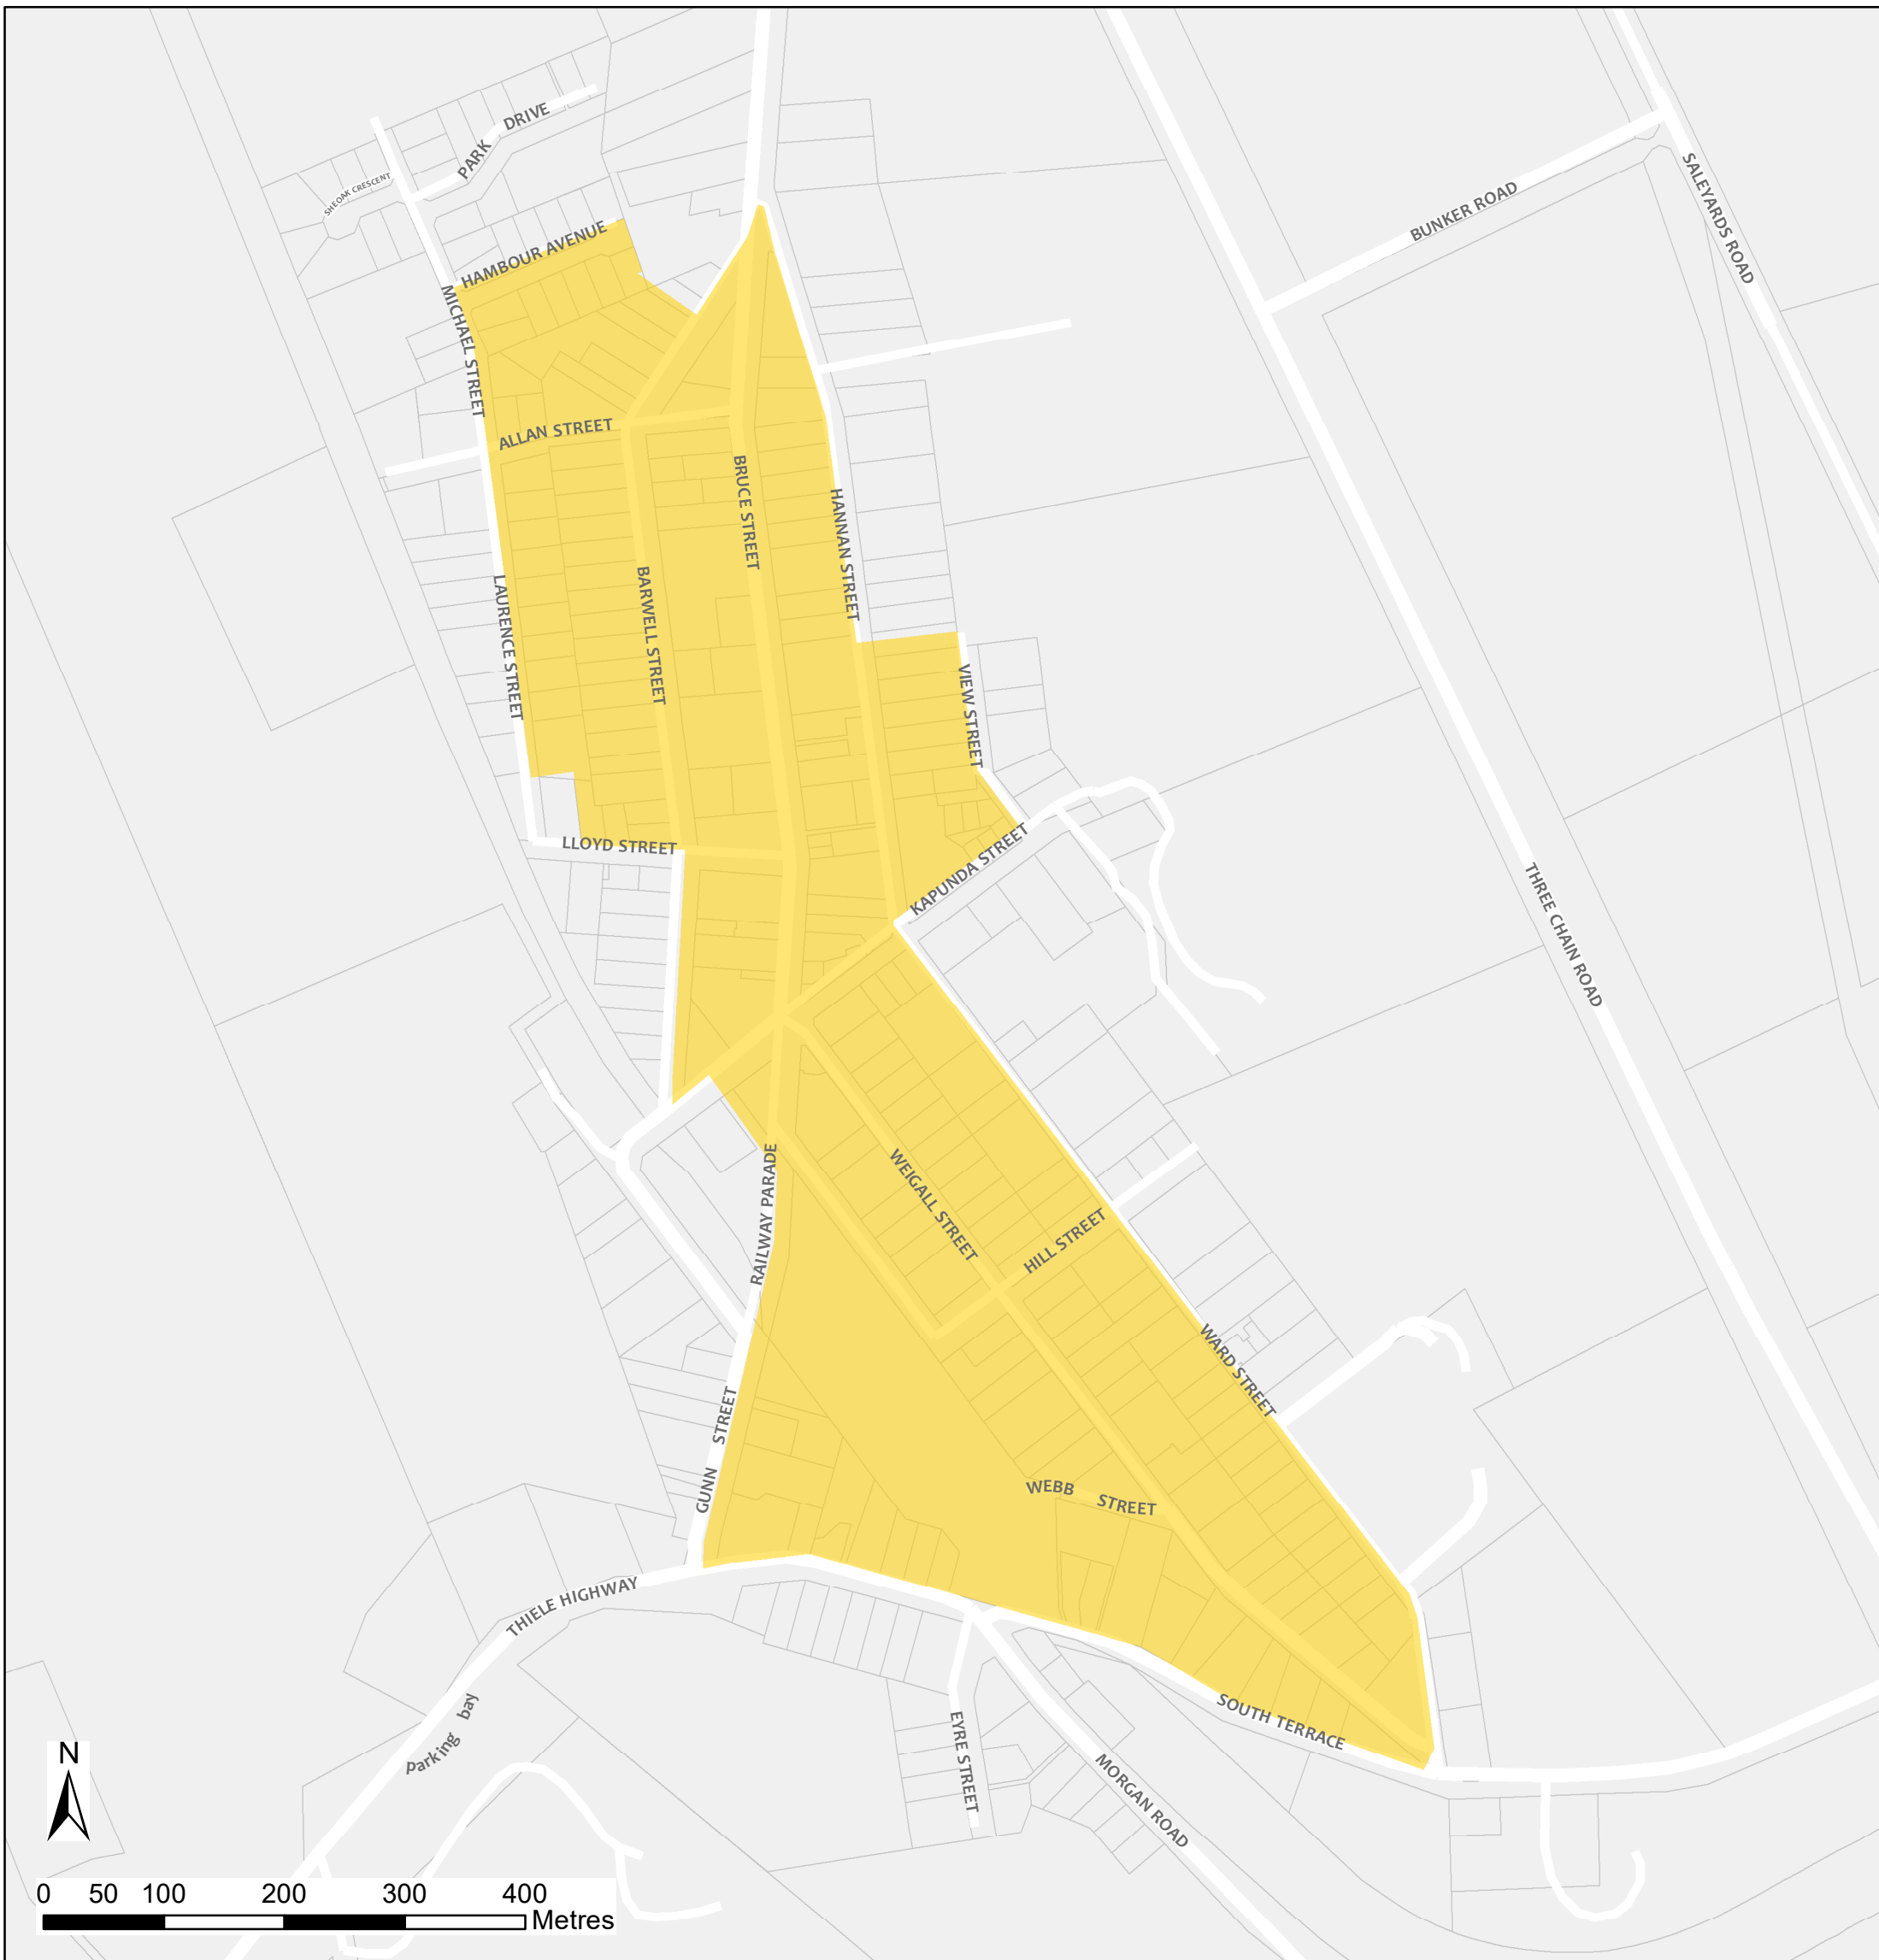

# Eudunda Bushfire Safer Place

Council: The Regional Council of Goyder  
Fire Ban District: Mid North

 Bushfire Safer Place  Property Cadastre

This Bushfire Safer Place is considered to be relatively safe from fire due to its low levels of fuel. Although the CFS has taken every care and precaution in identifying this area it will be subjected to spark and ember attack in the event of a fire.

It is recommended that you identify several Bushfire Safer Places when creating your personal Bushfire Survival Plan. Templates for Bushfire Survival Plans are available from the CFS website.

Map produced: February 2018