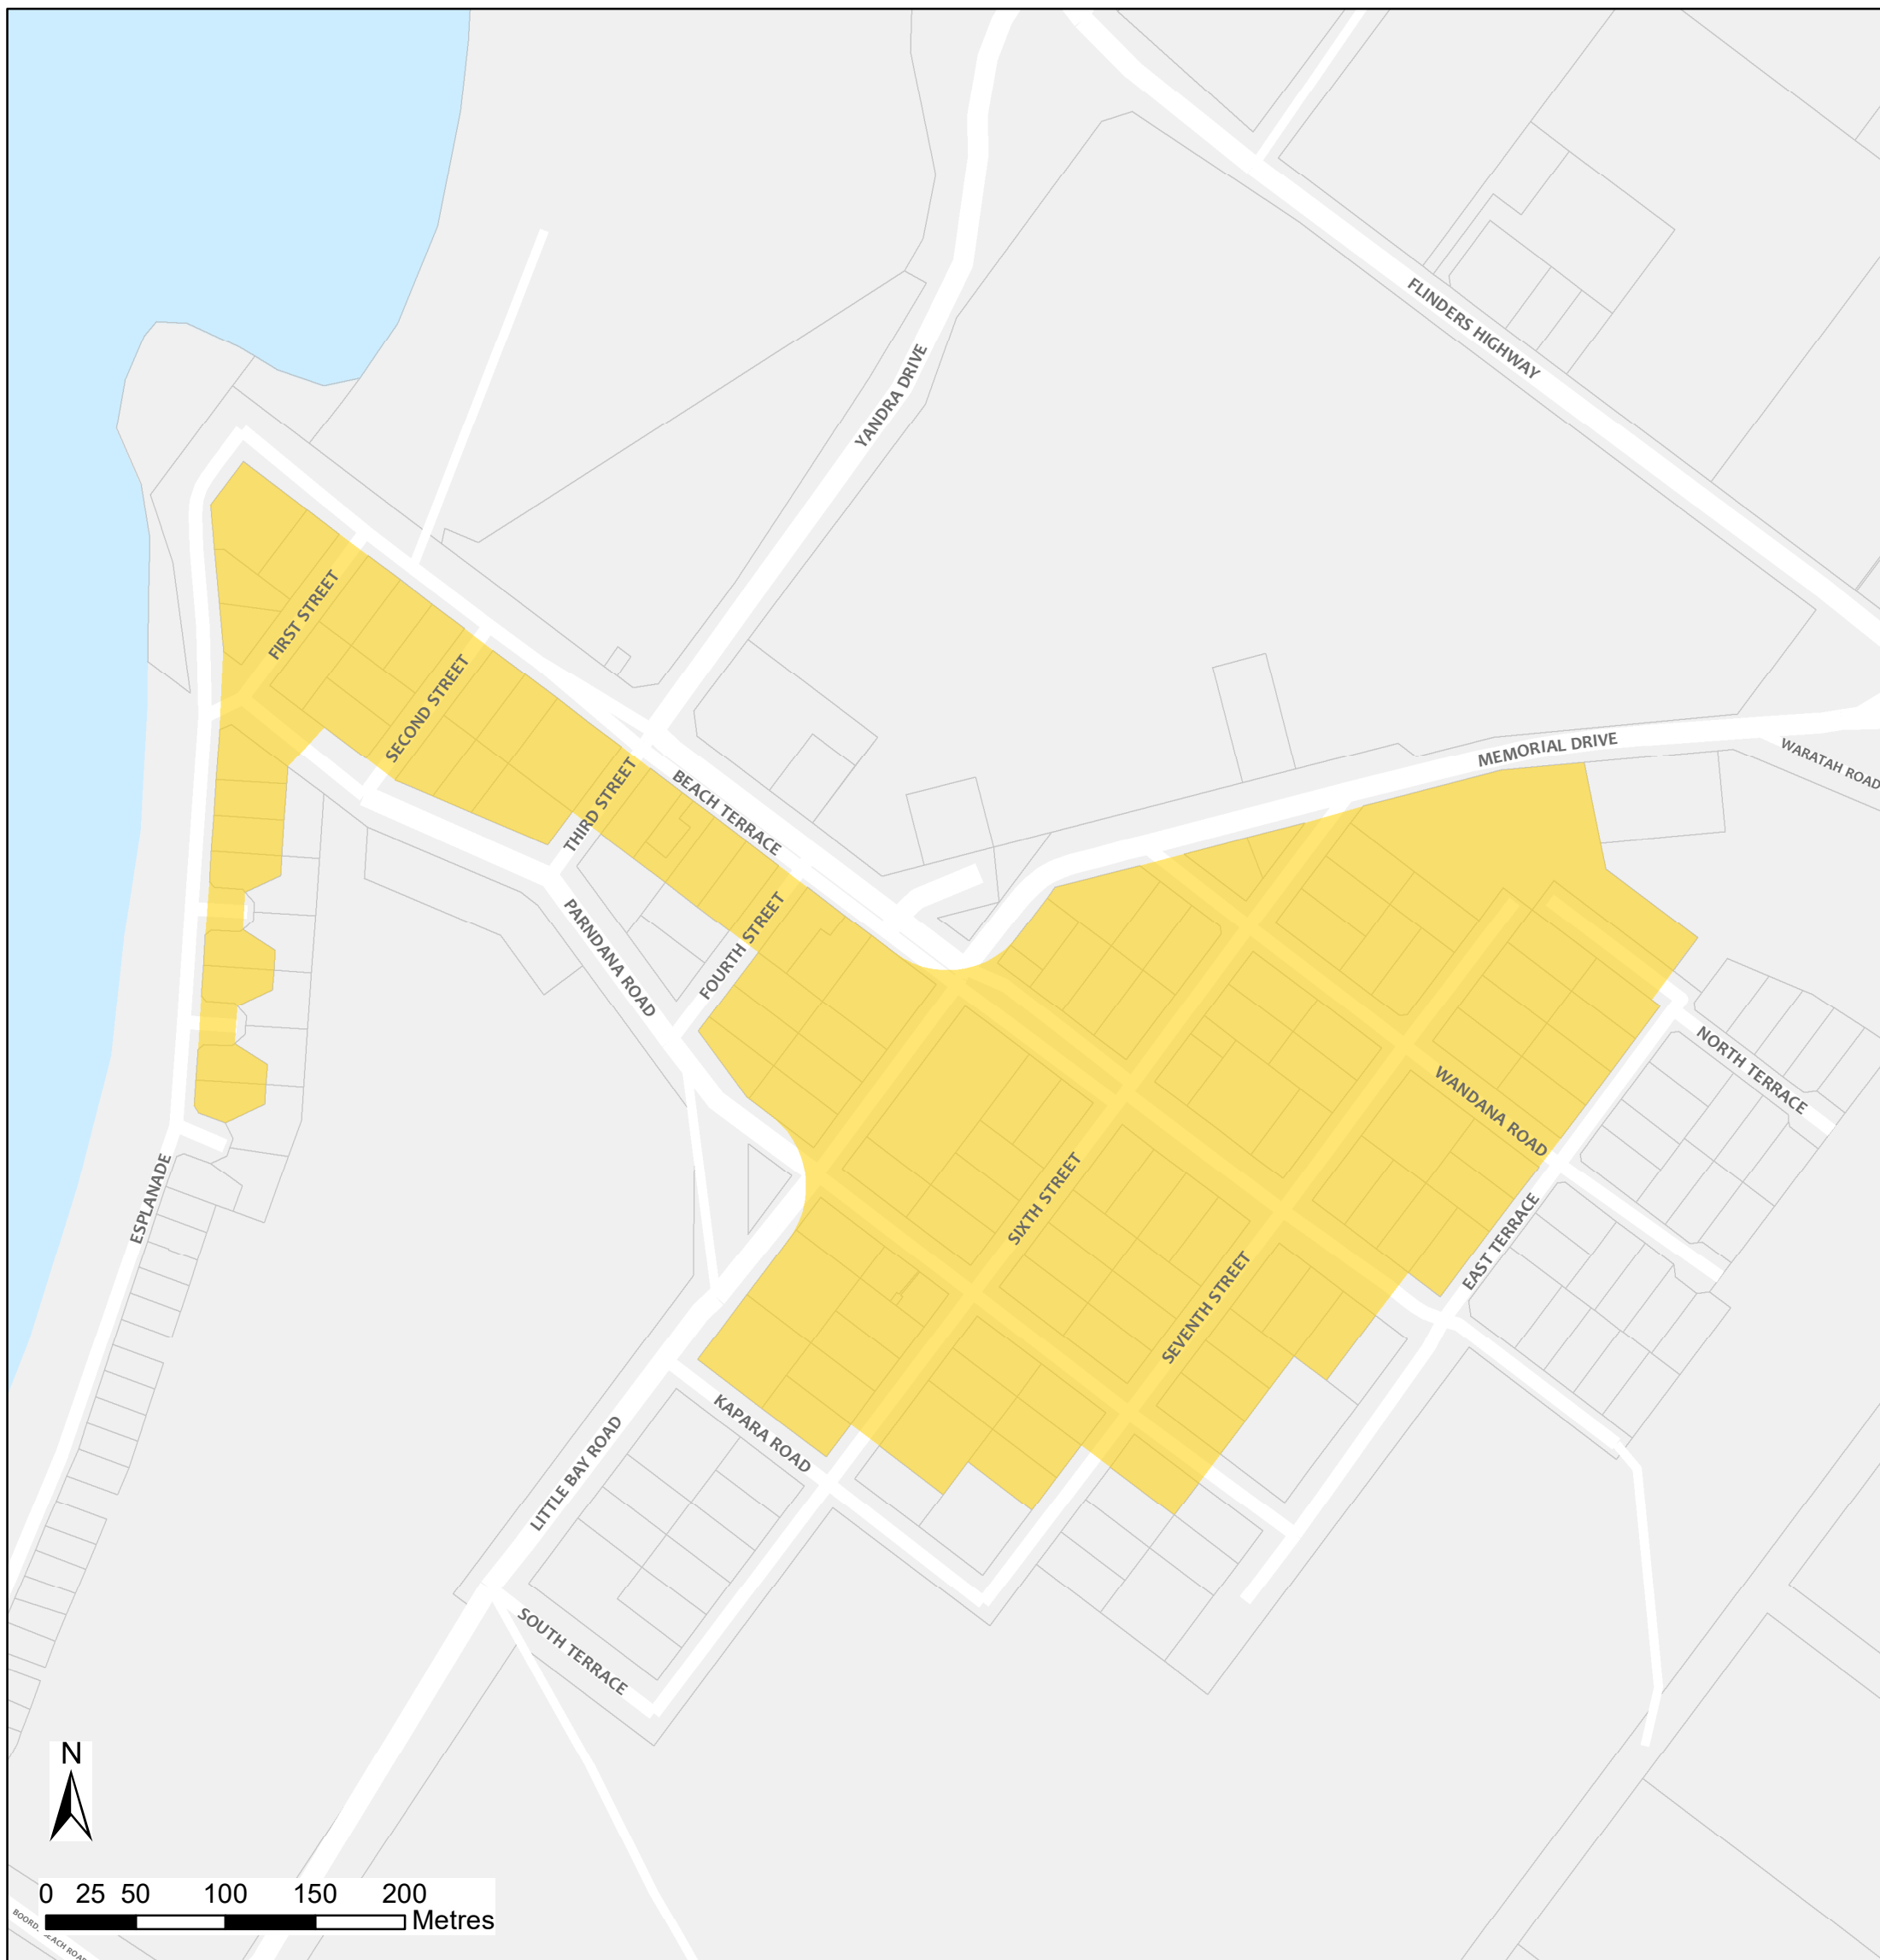

# Elliston Bushfire Safer Place

Council: The District Council of Elliston  
Fire Ban District: West Coast

 Bushfire Safer Place  Property Cadastre

This Bushfire Safer Place is considered to be relatively safe from fire due to its low levels of fuel. Although the CFS has taken every care and precaution in identifying this area it will be subjected to spark and ember attack in the event of a fire.

It is recommended that you identify several Bushfire Safer Places when creating your personal Bushfire Survival Plan. Templates for Bushfire Survival Plans are available from the CFS website.

Map produced: February 2018