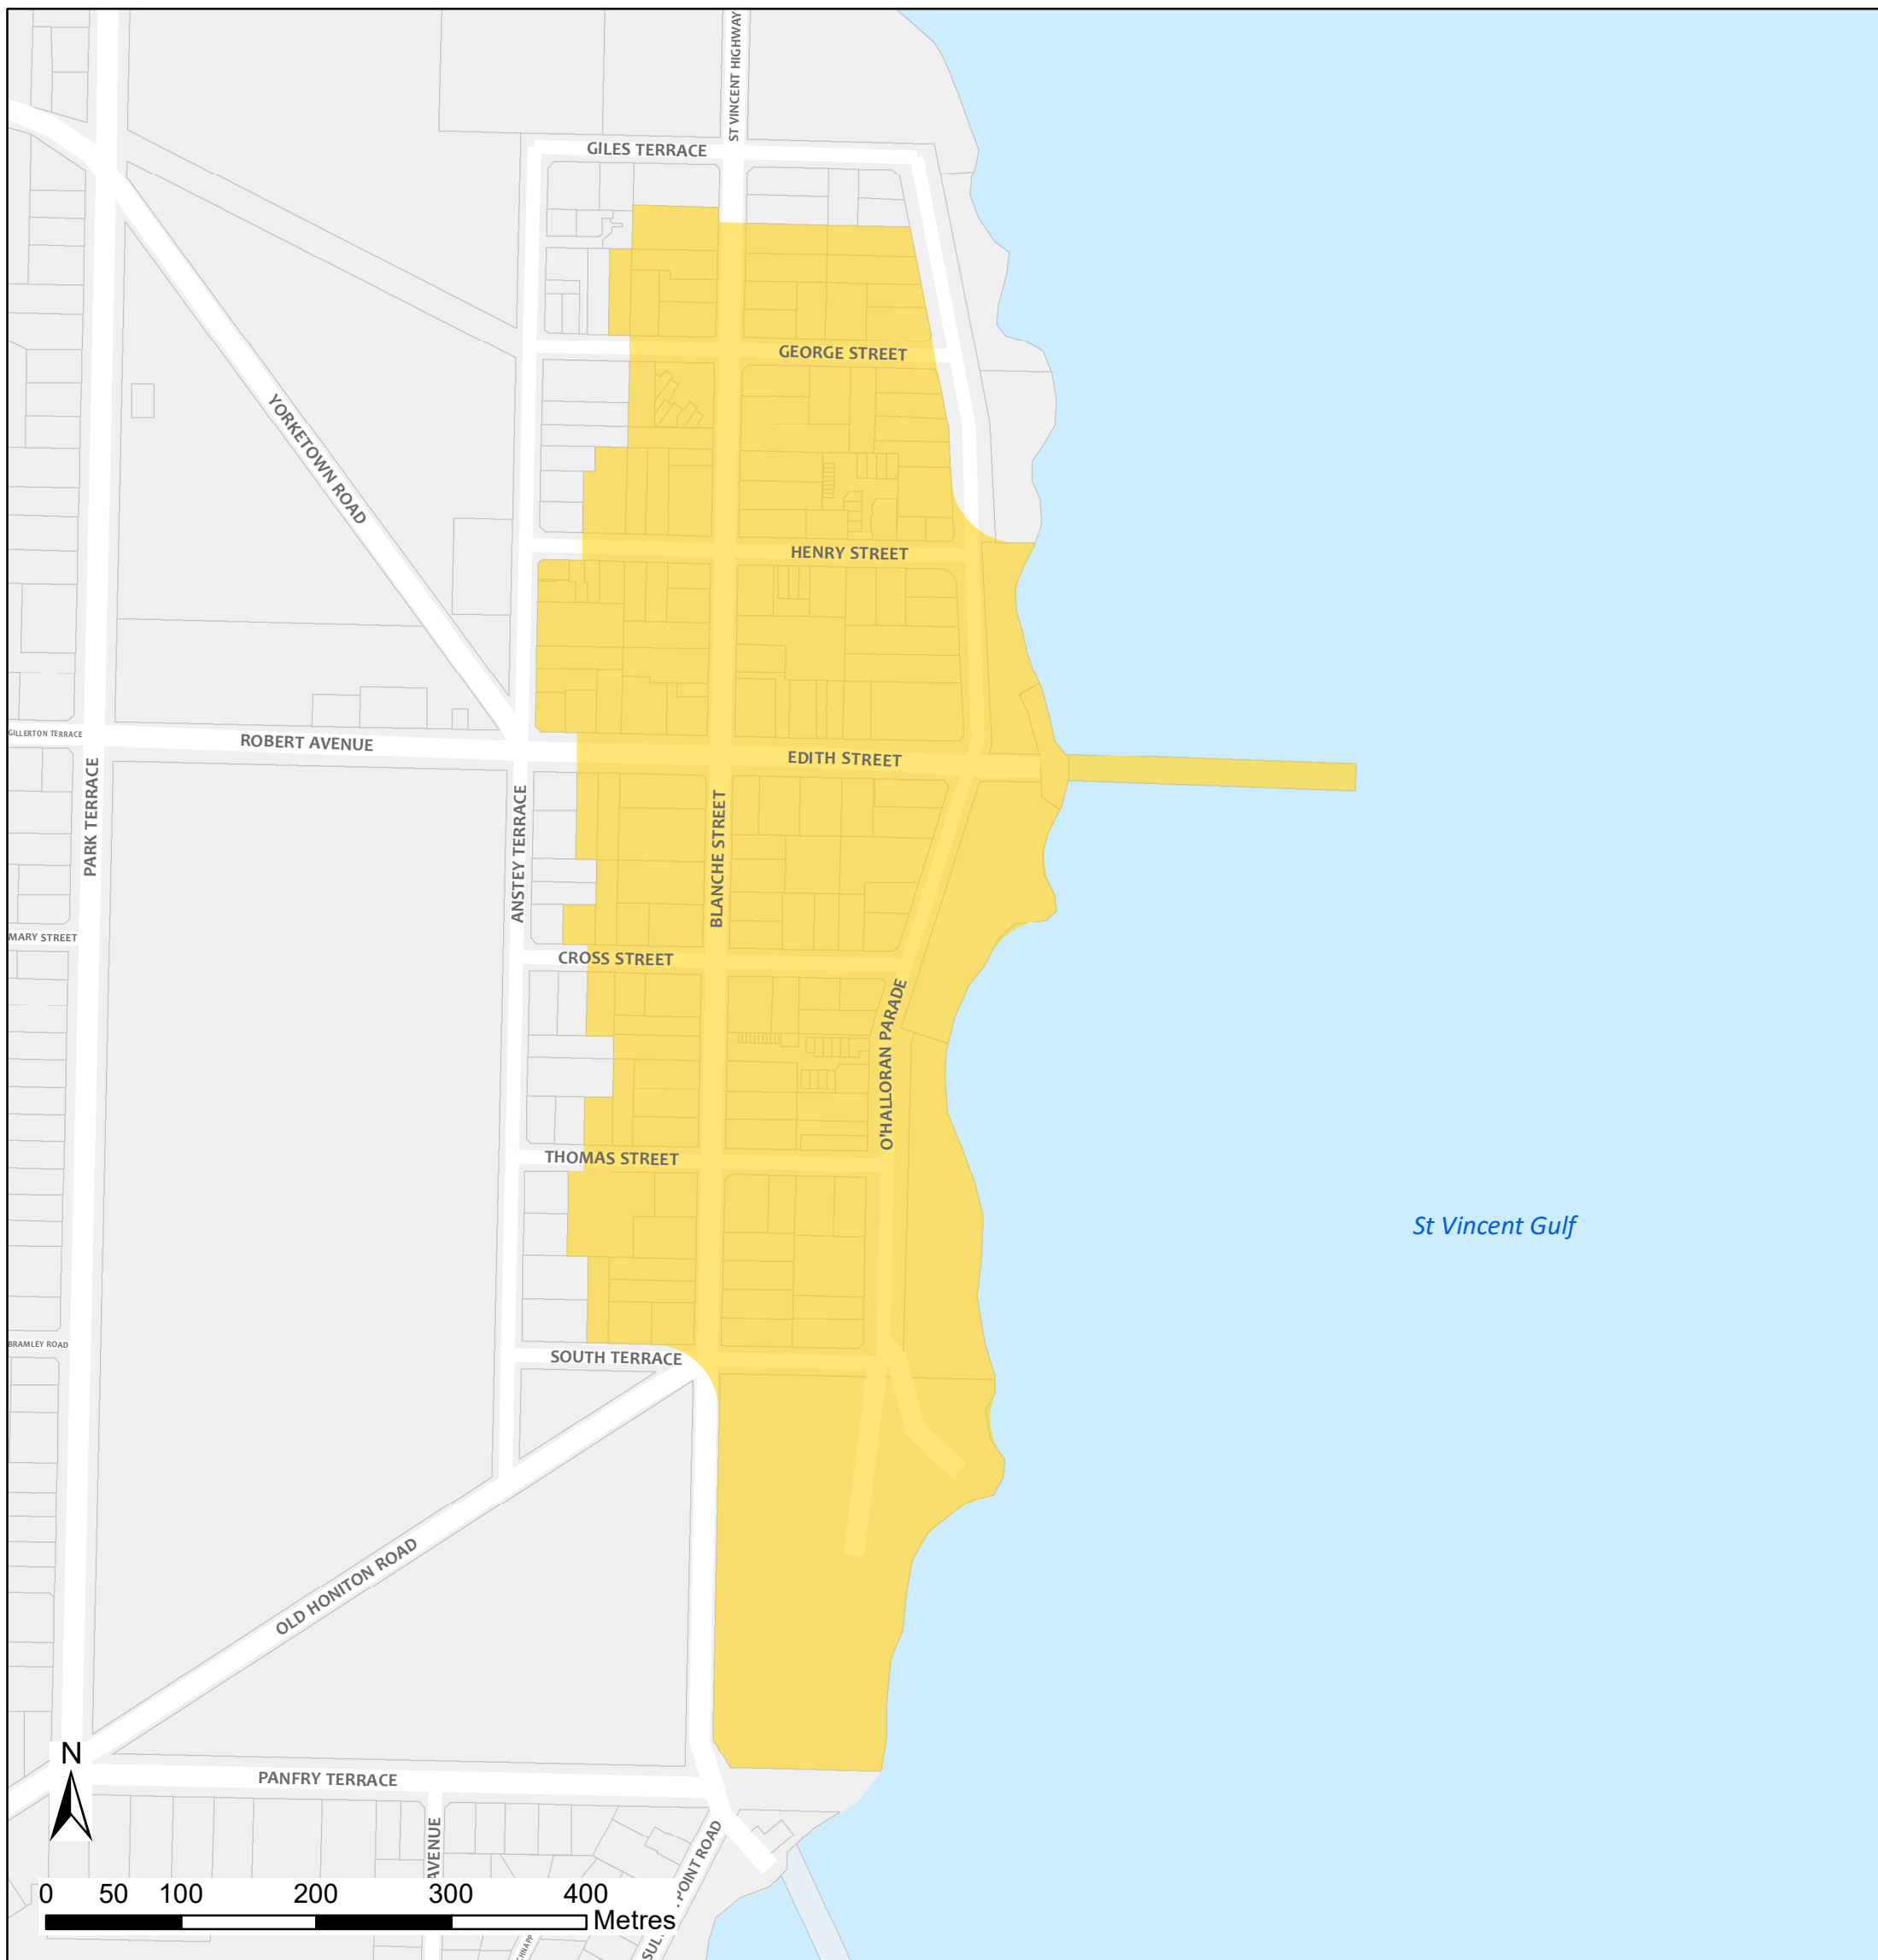

Edithburgh Bushfire Safer Place

Council: Yorke Peninsula Council
Fire Ban District: Yorke Peninsula

 Bushfire Safer Place  Property Cadastre

This Bushfire Safer Place is considered to be relatively safe from fire due to its low levels of fuel. Although the CFS has taken every care and precaution in identifying this area it will be subjected to spark and ember attack in the event of a fire.

It is recommended that you identify several Bushfire Safer Places when creating your personal Bushfire Survival Plan. Templates for Bushfire Survival Plans are available from the CFS website.

Map produced: February 2018