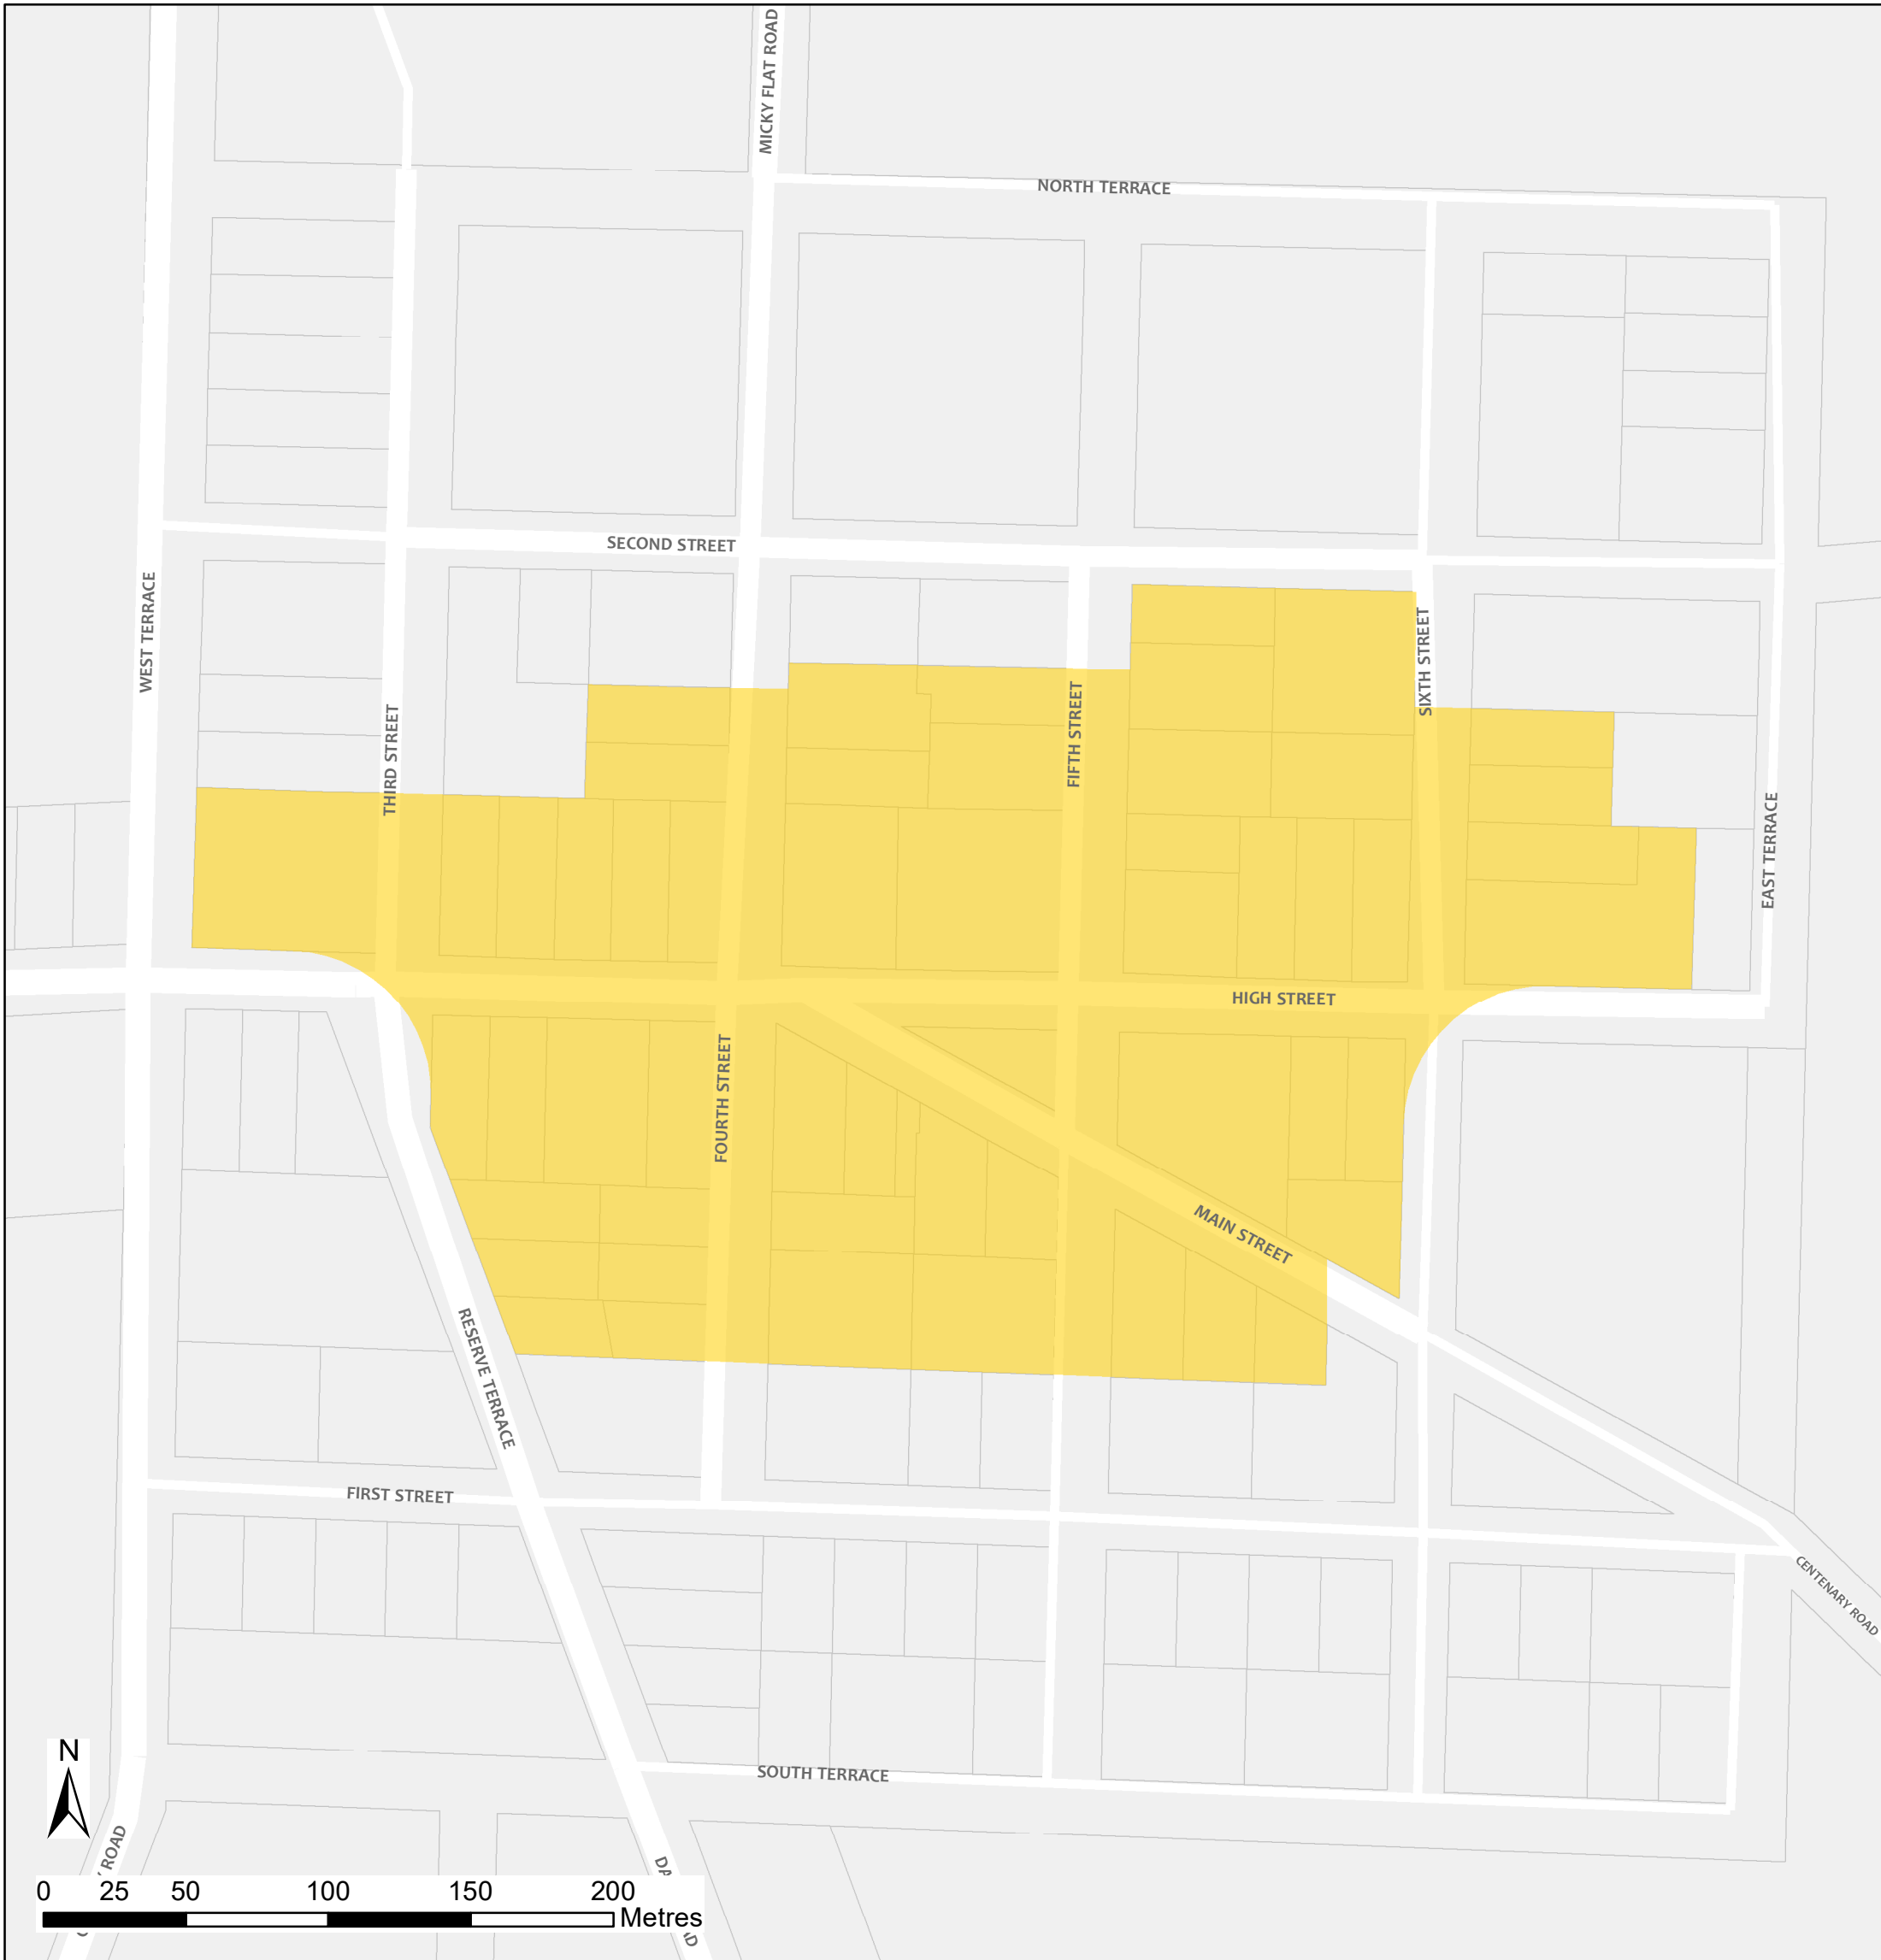

# Curramulka Bushfire Safer Place

Council: Yorke Peninsula Council  
Fire Ban District: Yorke Peninsula

 Bushfire Safer Place  Property Cadastre

This Bushfire Safer Place is considered to be relatively safe from fire due to its low levels of fuel. Although the CFS has taken every care and precaution in identifying this area it will be subjected to spark and ember attack in the event of a fire.

It is recommended that you identify several Bushfire Safer Places when creating your personal Bushfire Survival Plan. Templates for Bushfire Survival Plans are available from the CFS website.

Map produced: February 2018