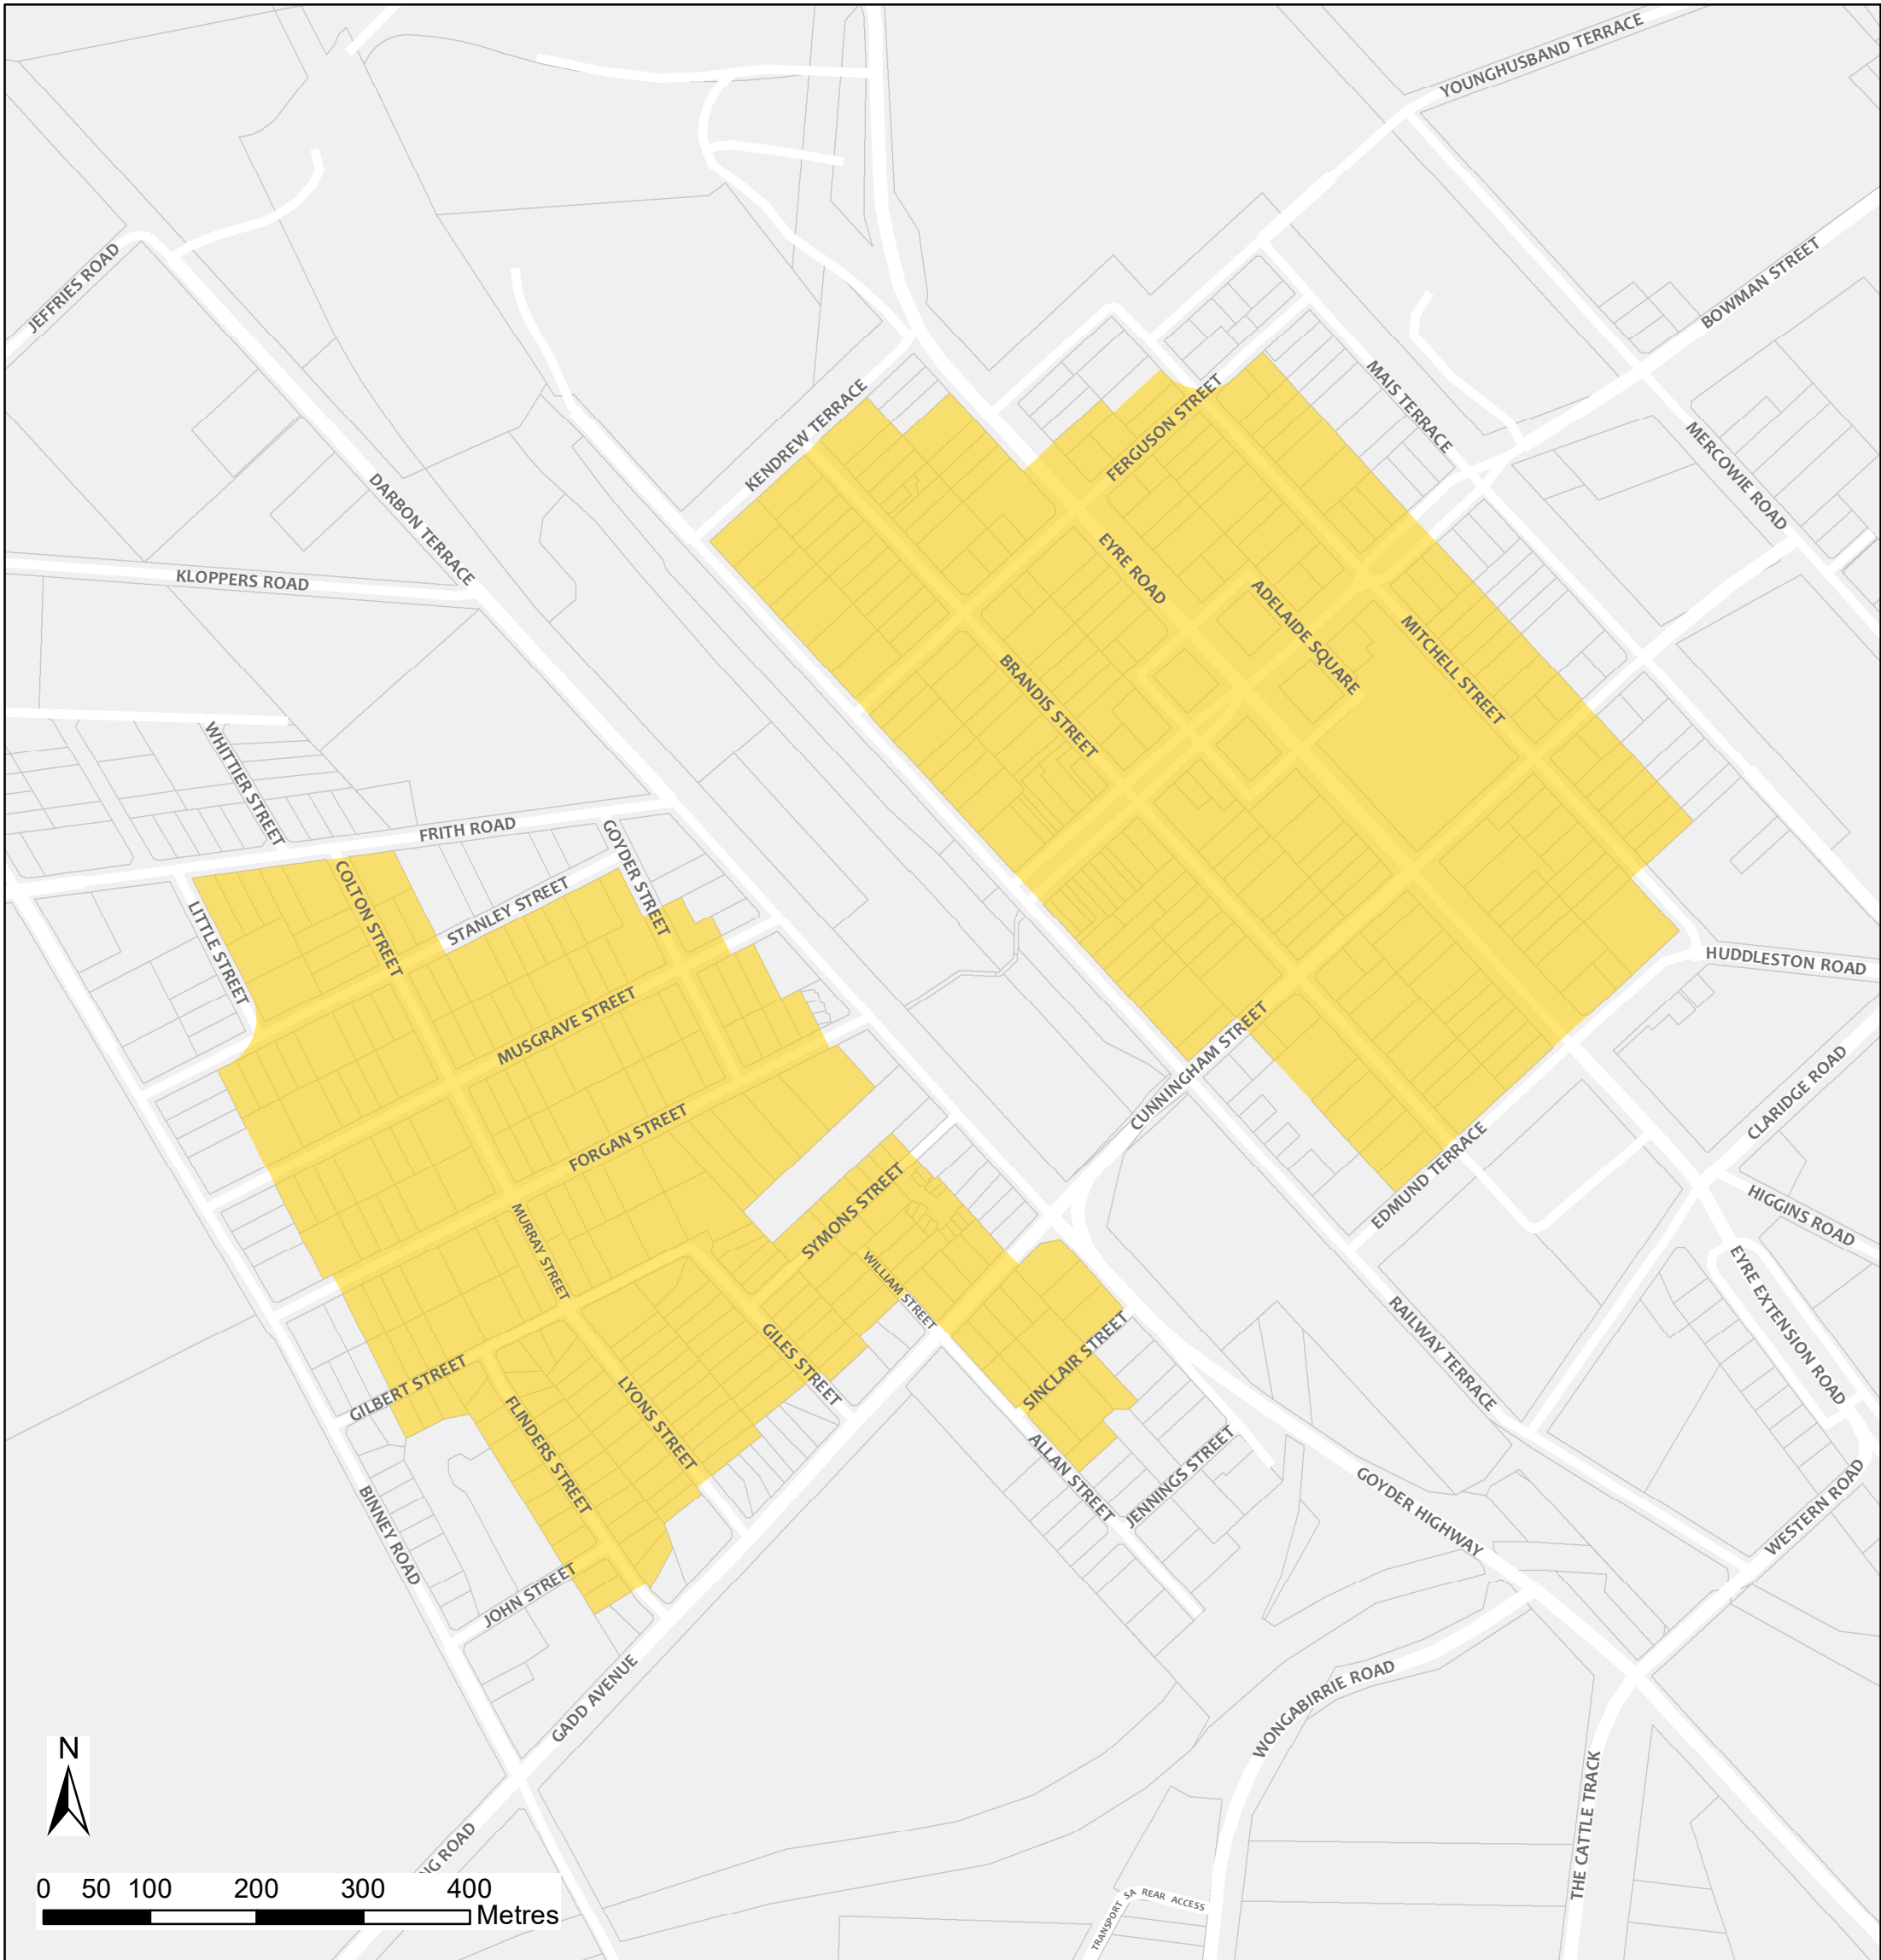

Crystal Brook Bushfire Safer Place

Council: Port Pirie Regional Council
Fire Ban District: Mid North

 Bushfire Safer Place  Property Cadastre

This Bushfire Safer Place is considered to be relatively safe from fire due to its low levels of fuel. Although the CFS has taken every care and precaution in identifying this area it will be subjected to spark and ember attack in the event of a fire.

It is recommended that you identify several Bushfire Safer Places when creating your personal Bushfire Survival Plan. Templates for Bushfire Survival Plans are available from the CFS website.

Map produced: February 2018