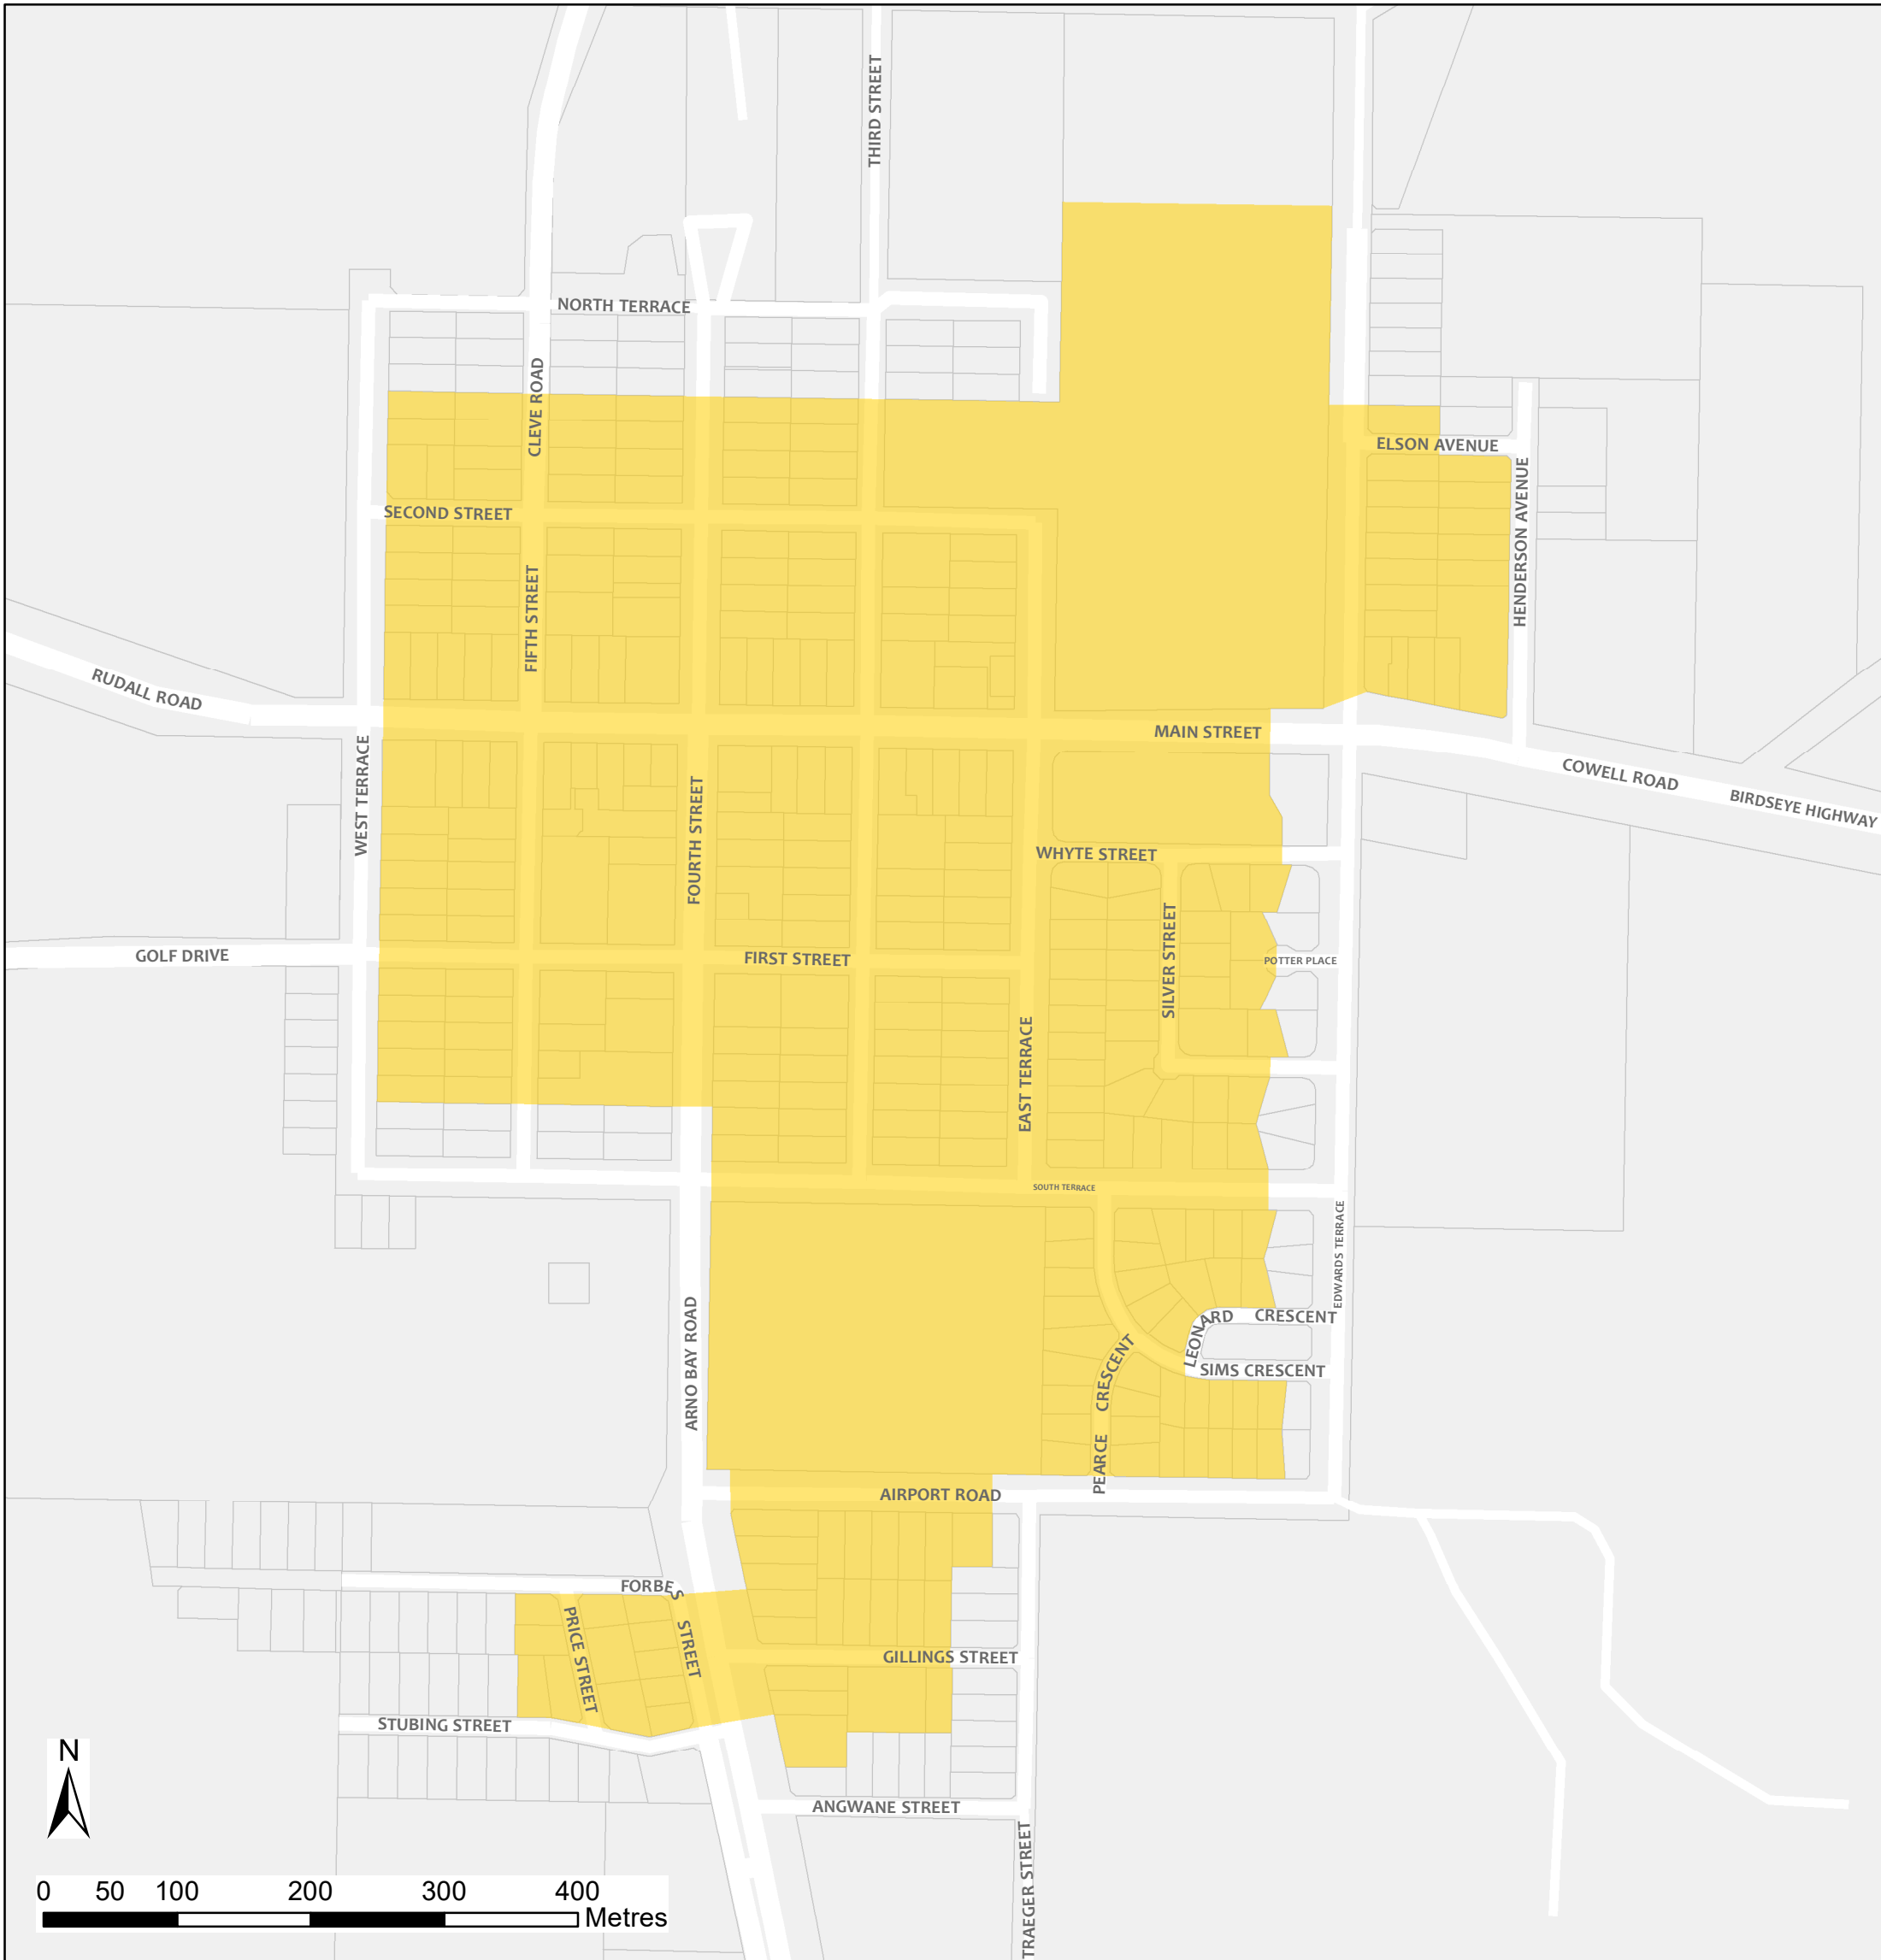

Cleve Bushfire Safer Place

Council: The District Council of Cleve
Fire Ban District: Eastern Eyre

 Bushfire Safer Place  Property Cadastre

This Bushfire Safer Place is considered to be relatively safe from fire due to its low levels of fuel. Although the CFS has taken every care and precaution in identifying this area it will be subjected to spark and ember attack in the event of a fire.

It is recommended that you identify several Bushfire Safer Places when creating your personal Bushfire Survival Plan. Templates for Bushfire Survival Plans are available from the CFS website.

Map produced: February 2018