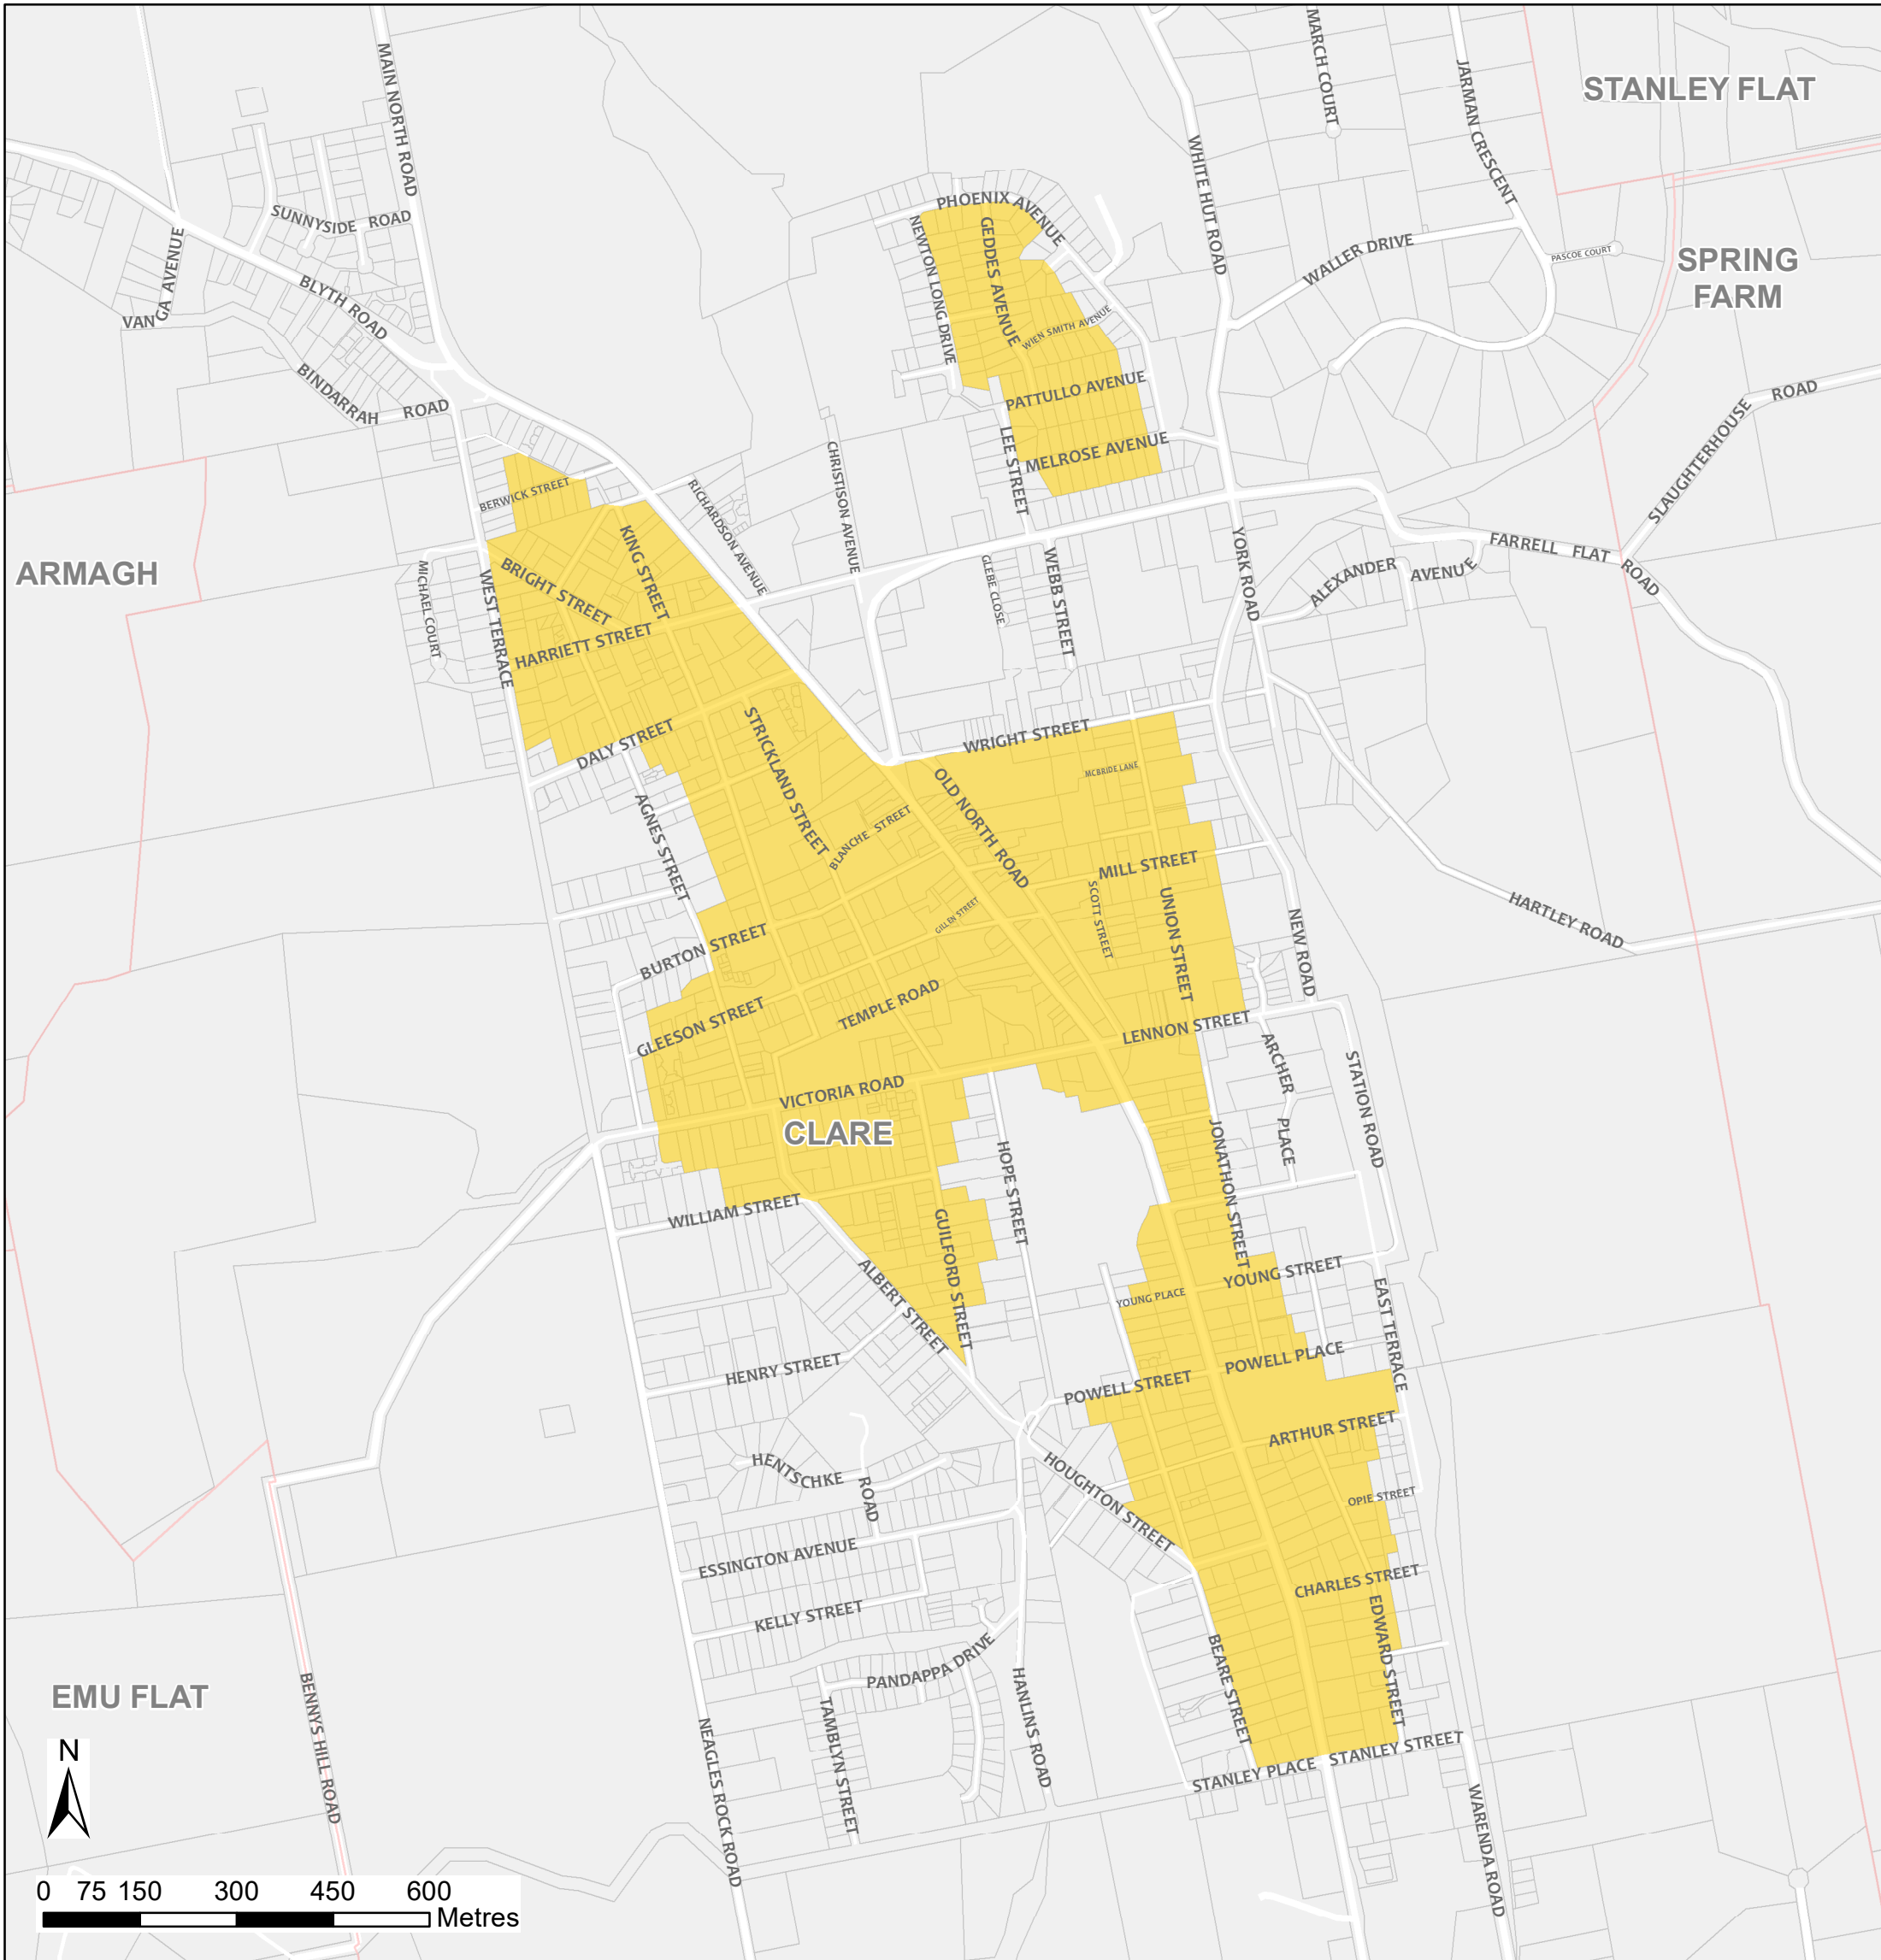

Clare Bushfire Safer Place

Council: Clare and Gilbert Valleys Council
Fire Ban District: Mid North

 Bushfire Safer Place  Suburb Boundary  Property Cadastre

This Bushfire Safer Place is considered to be relatively safe from fire due to its low levels of fuel. Although the CFS has taken every care and precaution in identifying this area it will be subjected to spark and ember attack in the event of a fire.

It is recommended that you identify several Bushfire Safer Places when creating your personal Bushfire Survival Plan. Templates for Bushfire Survival Plans are available from the CFS website.

Map produced: February 2018