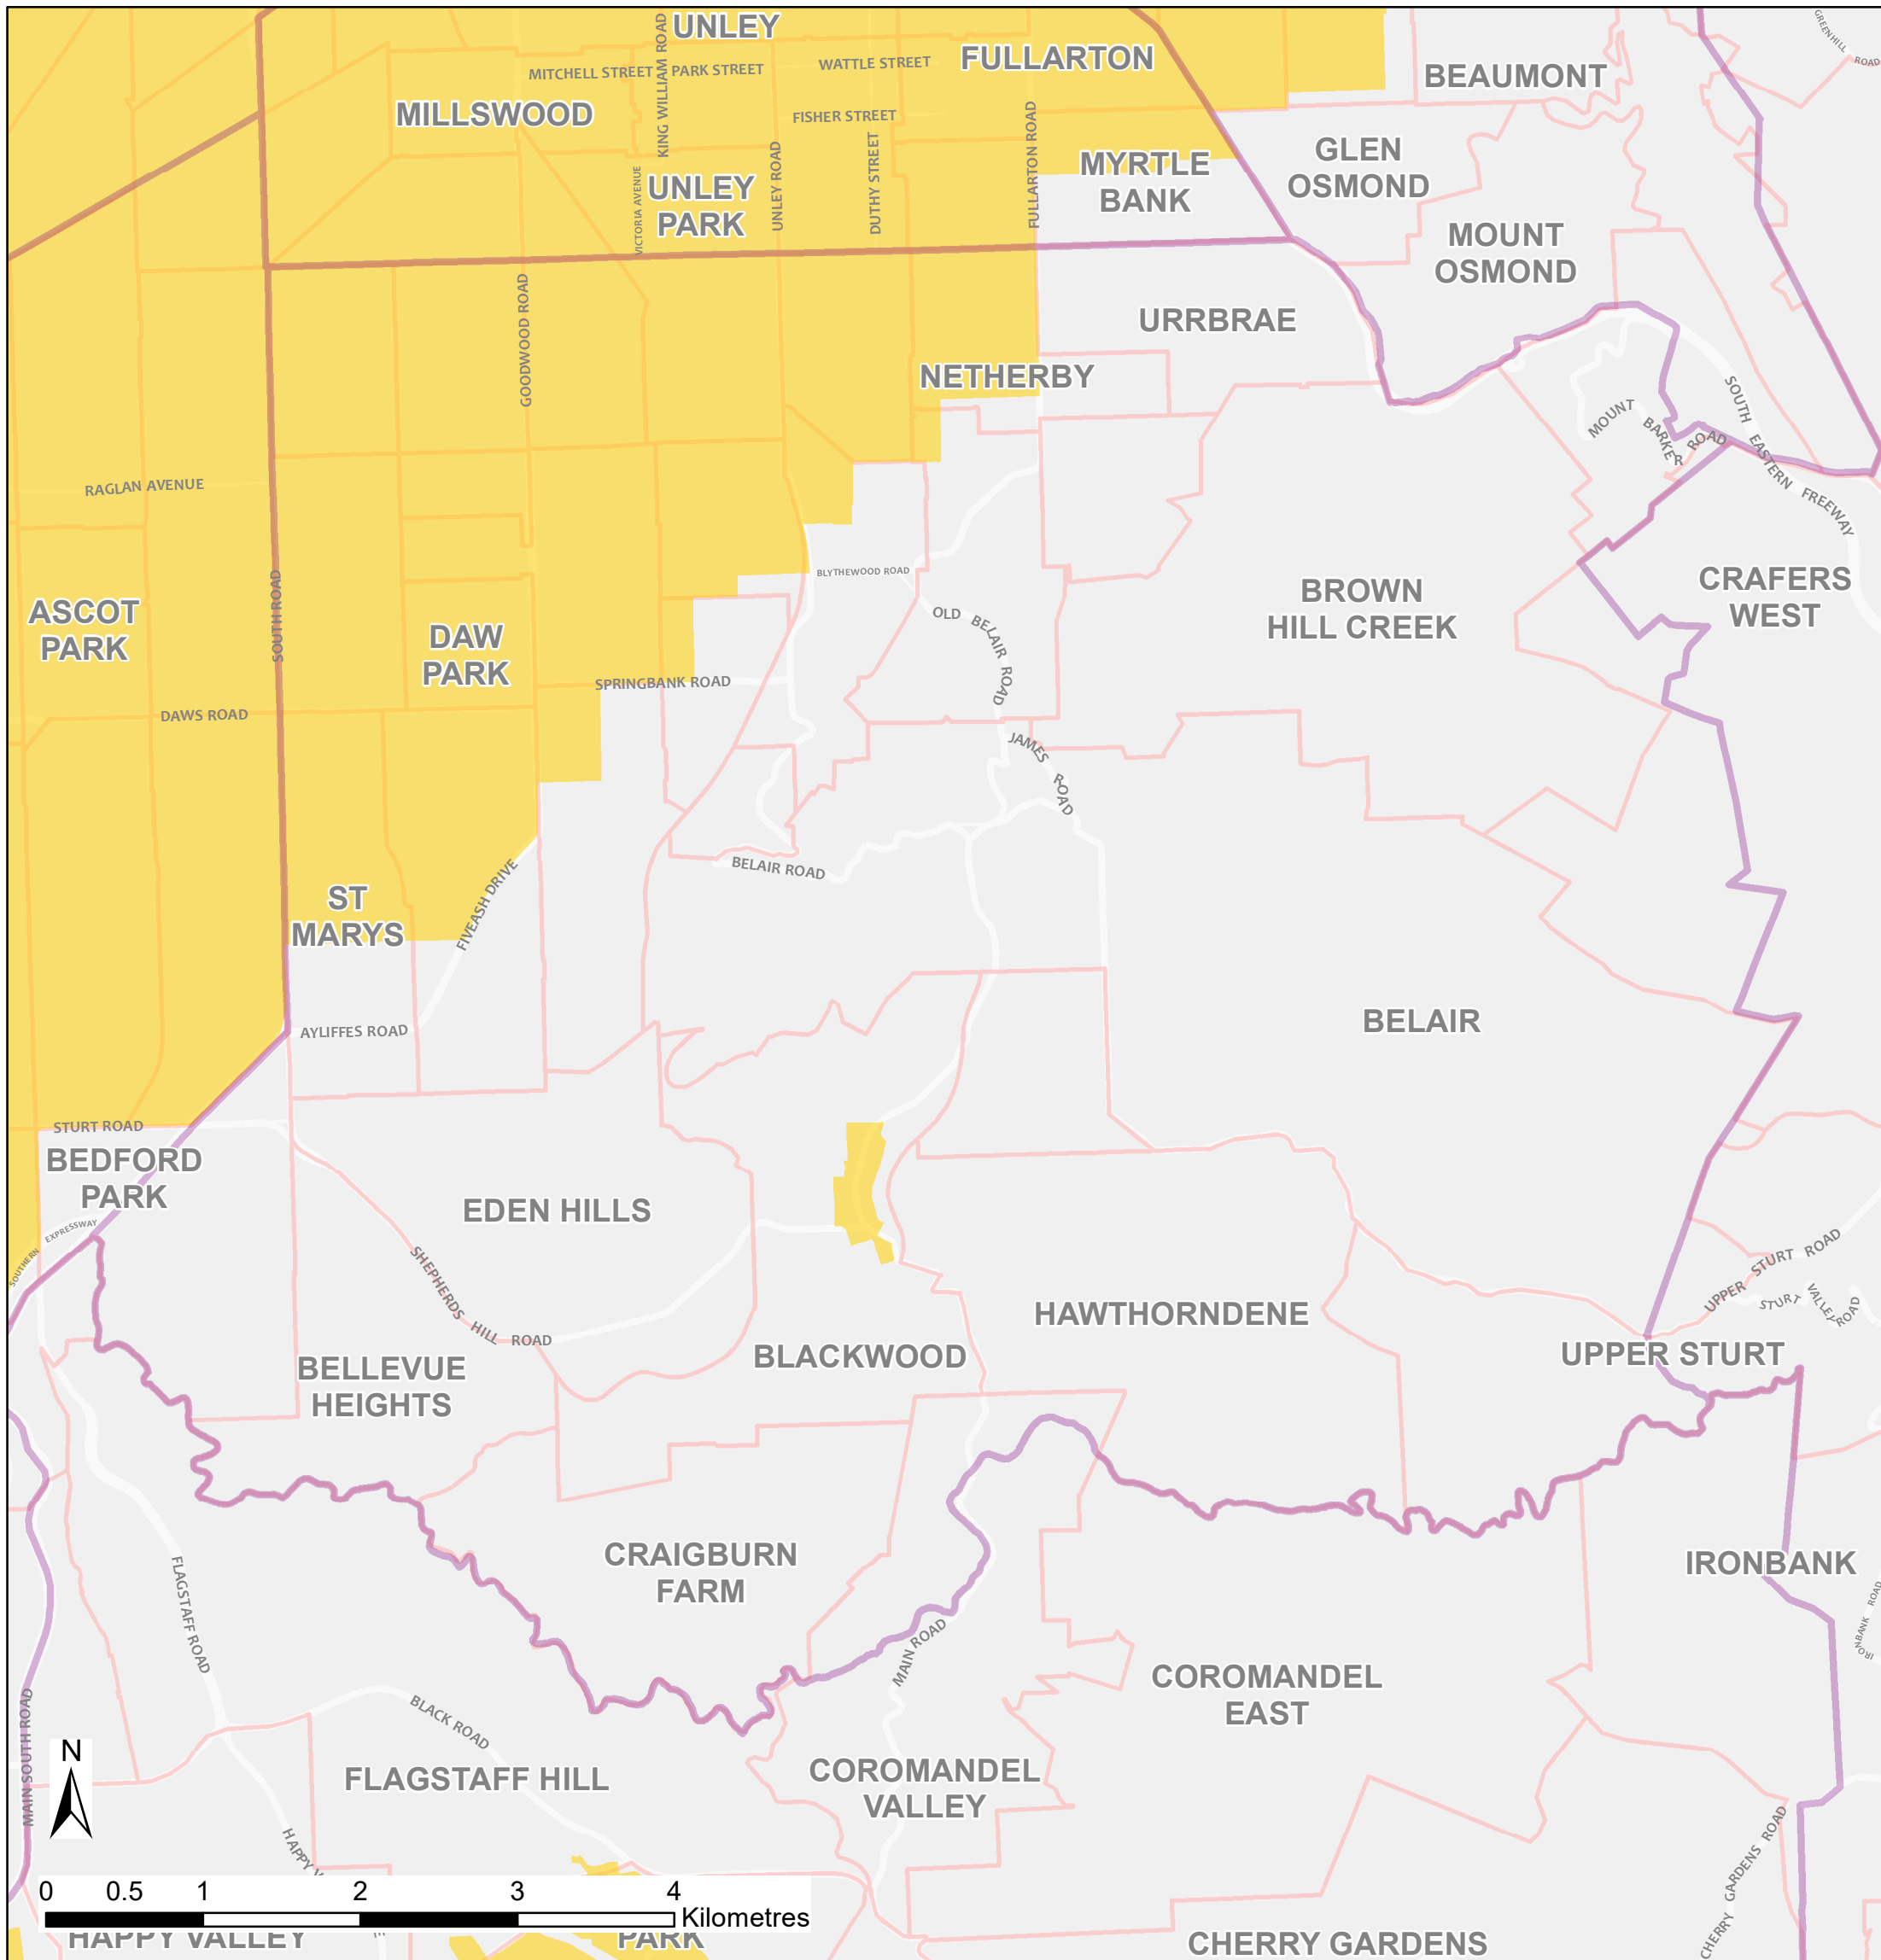

City of Mitcham Bushfire Safer Place

Council: City of Mitcham Bushfire Safer Place Local Government Area Suburb Boundary

Fire Ban District: Adelaide Metropolitan / Mount Lofty Ranges

This Bushfire Safer Place is considered to be relatively safe from fire due to its low levels of fuel. Although the CFS has taken every care and precaution in identifying this area it will be subjected to spark and ember attack in the event of a fire.

It is recommended that you identify several Bushfire Safer Places when creating your personal Bushfire Survival Plan. Templates for Bushfire Survival Plans are available from the CFS website.

Map produced: February 2018