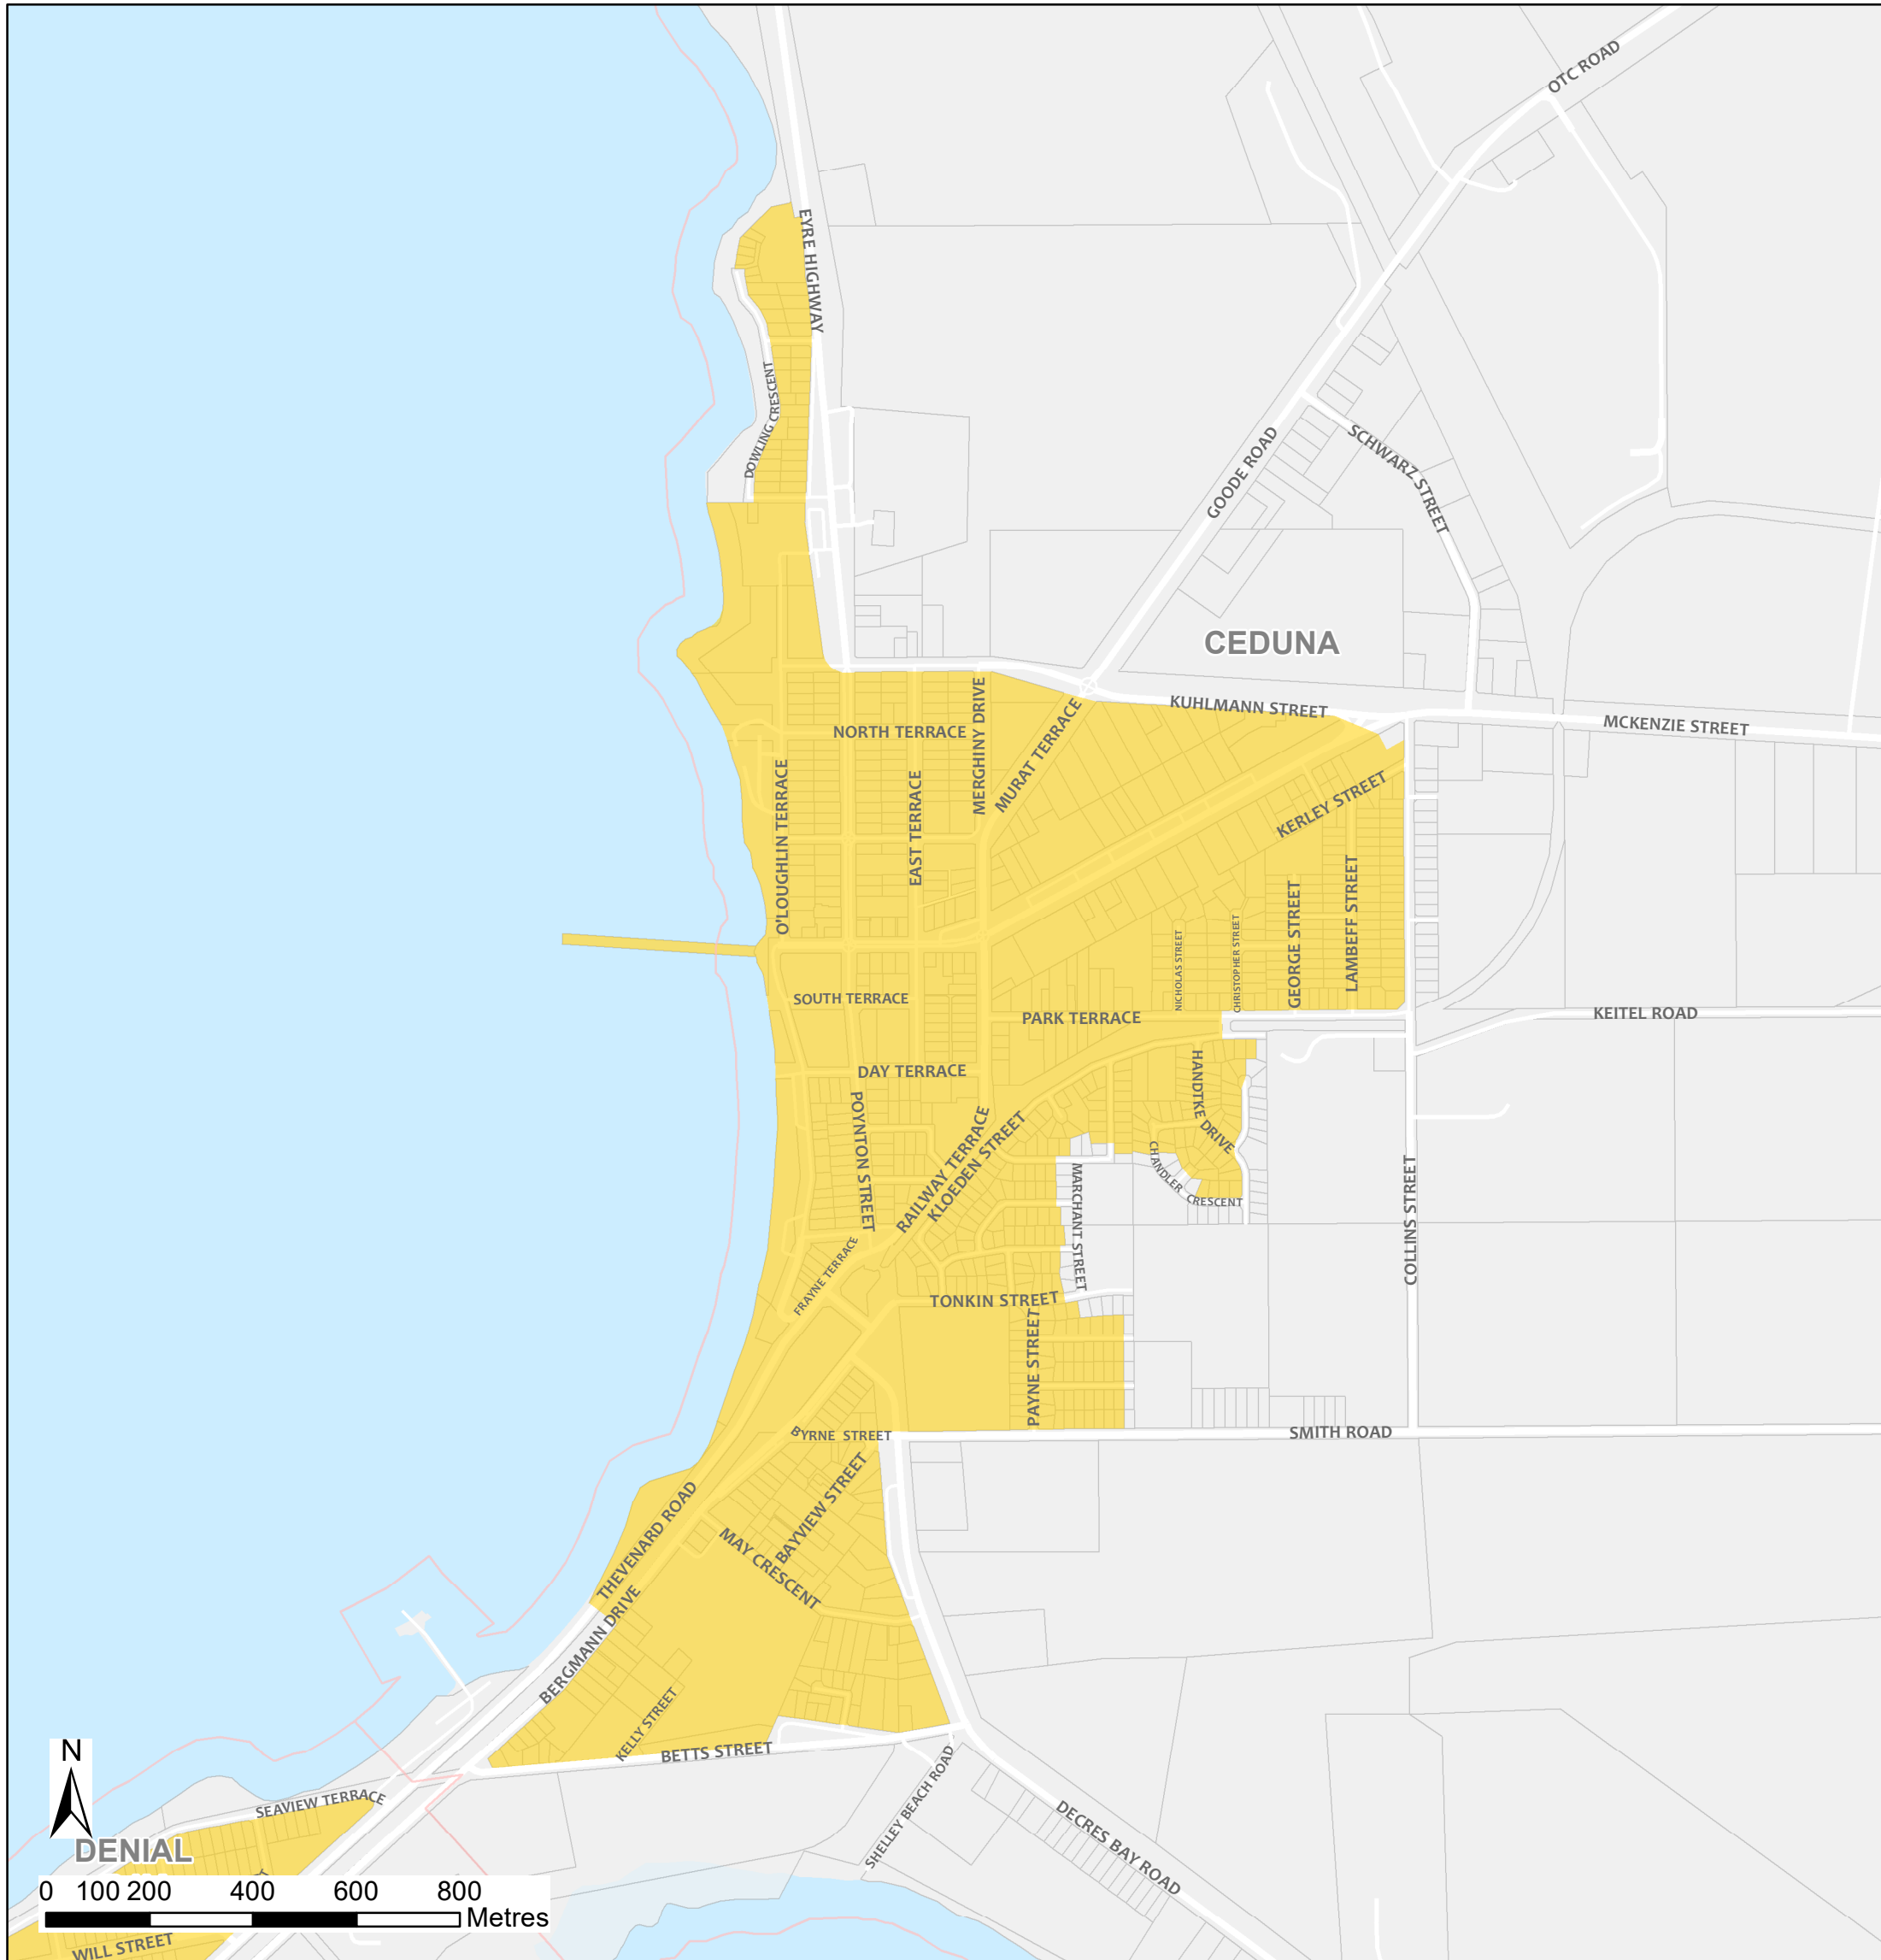

Ceduna Bushfire Safer Place

Council: The District Council of Ceduna
Fire Ban District: West Coast

 Bushfire Safer Place  Suburb Boundary  Property Cadastre

This Bushfire Safer Place is considered to be relatively safe from fire due to its low levels of fuel. Although the CFS has taken every care and precaution in identifying this area it will be subjected to spark and ember attack in the event of a fire.

It is recommended that you identify several Bushfire Safer Places when creating your personal Bushfire Survival Plan. Templates for Bushfire Survival Plans are available from the CFS website.

Map produced: February 2018