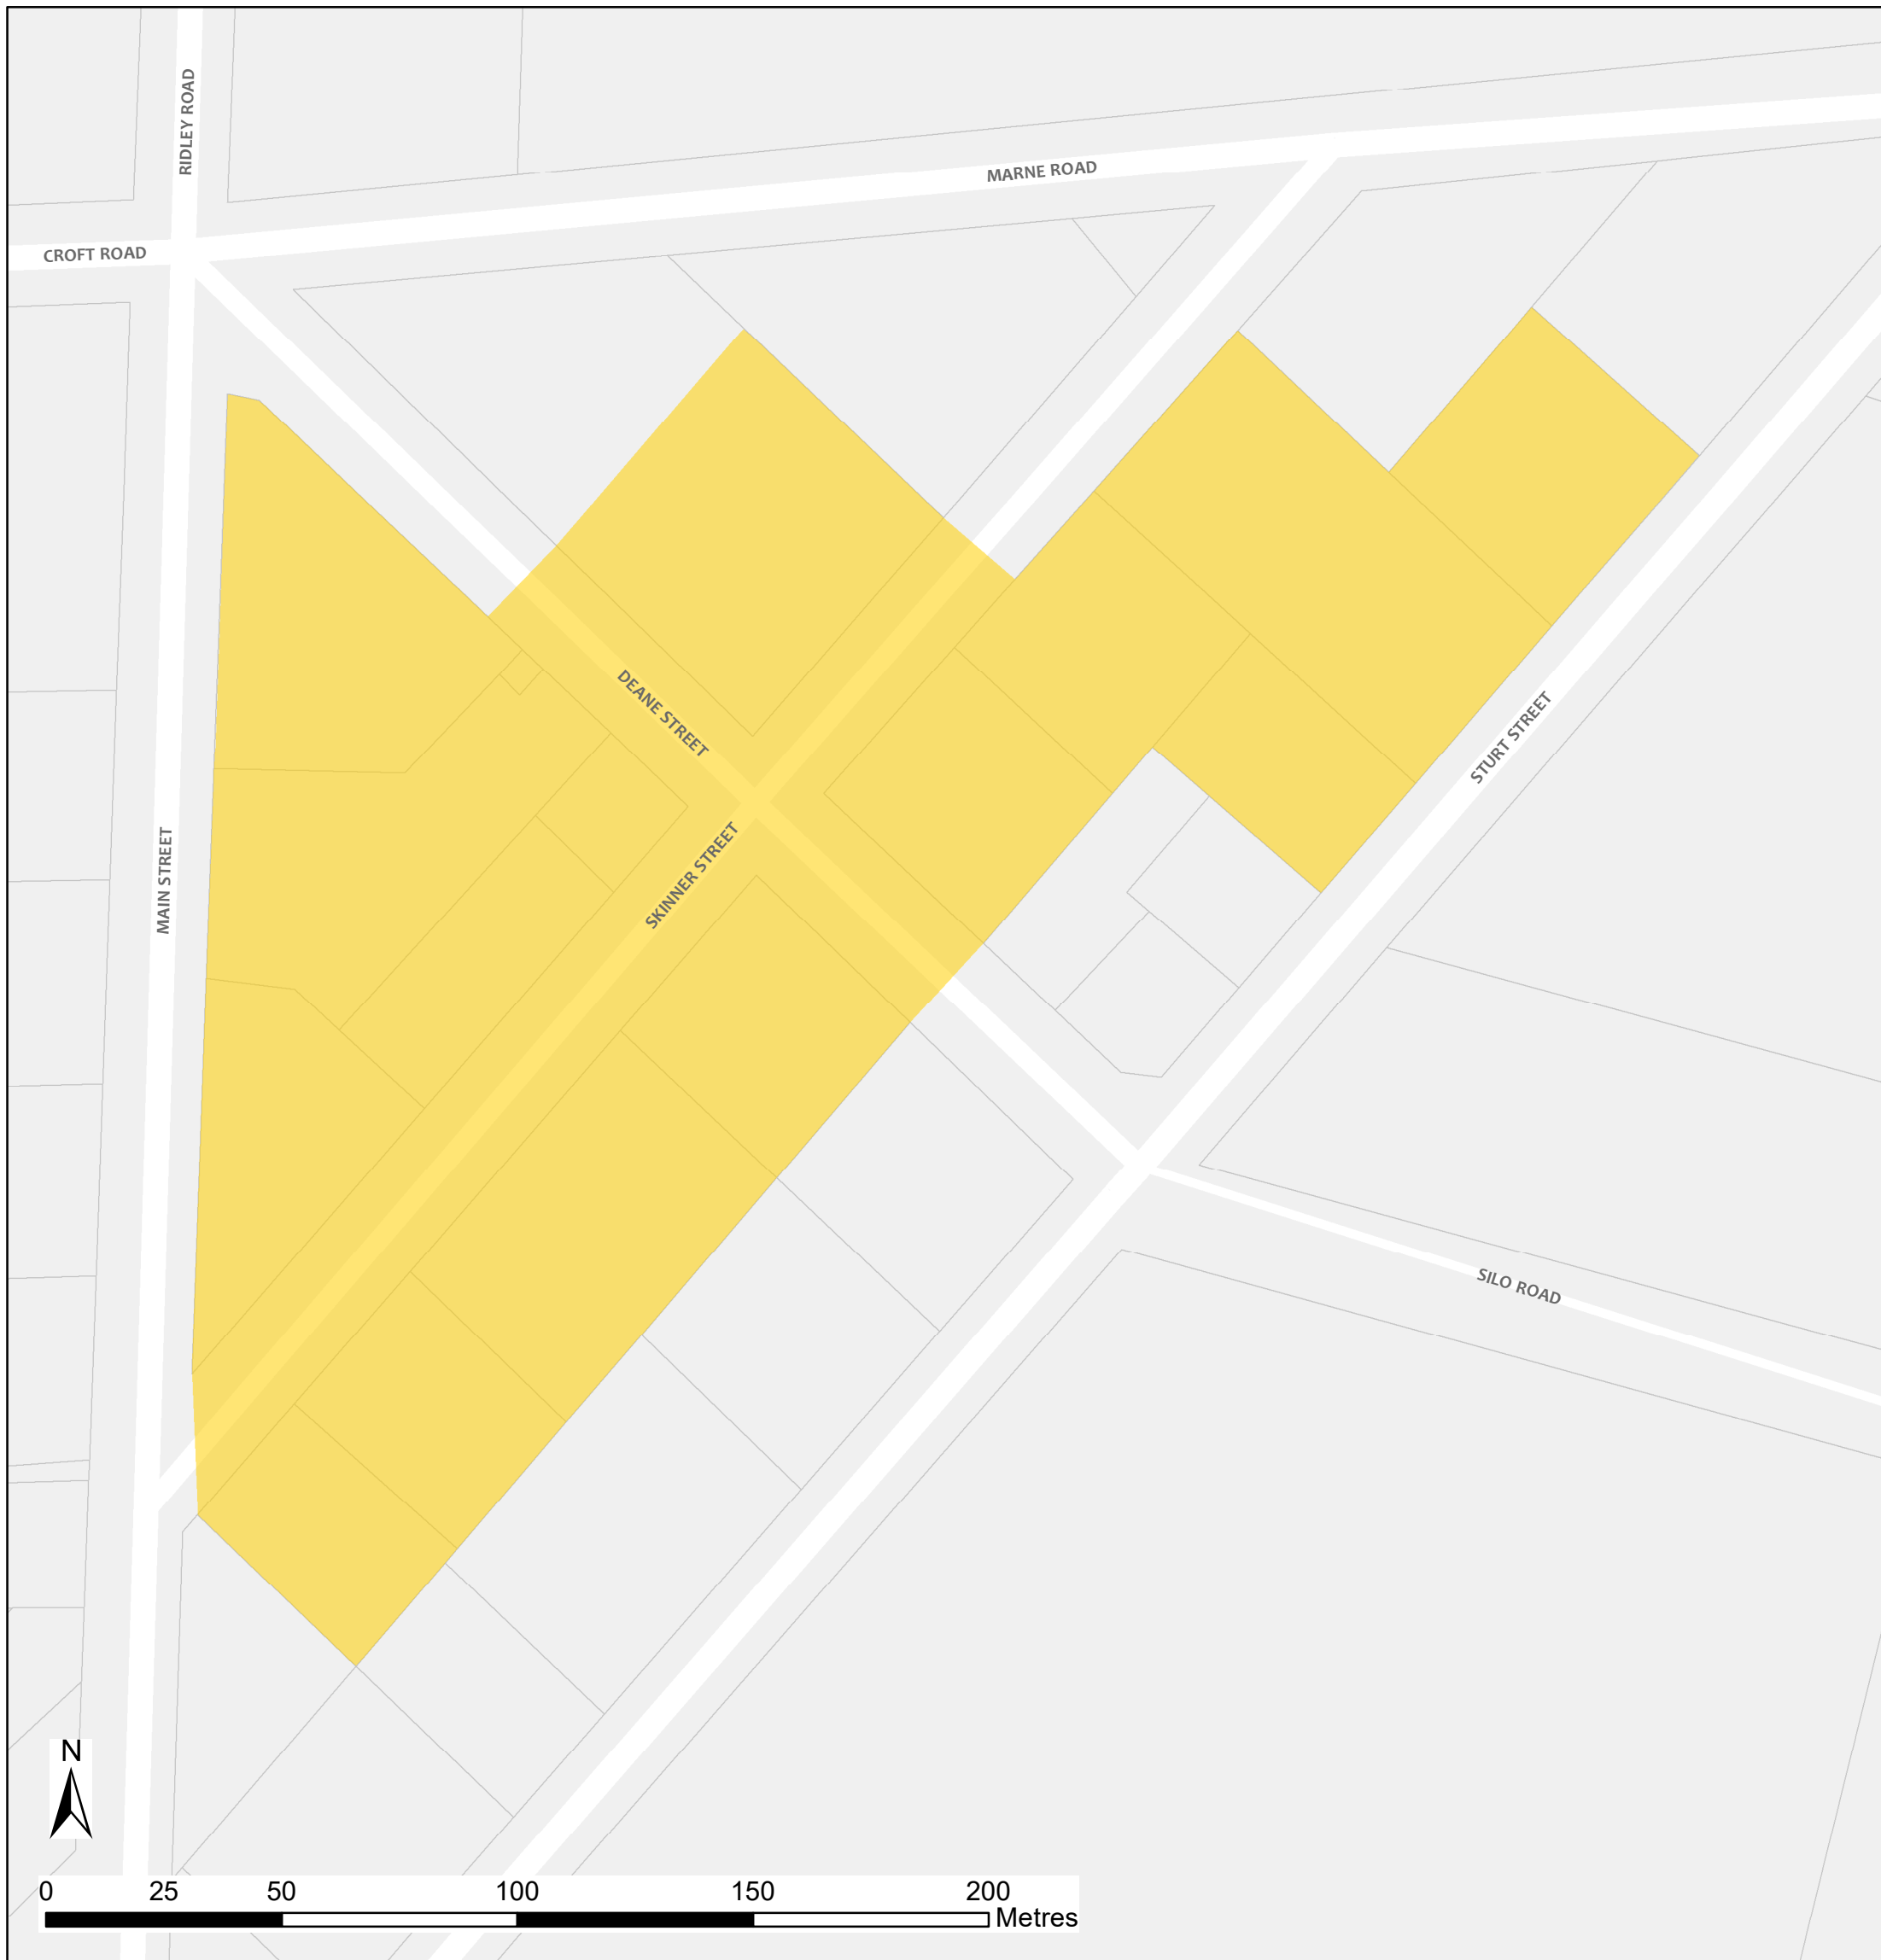

Cambrai Bushfire Safer Place

Council: Mid Murray Council
Fire Ban District: Murraylands

 Bushfire Safer Place  Property Cadastre

This Bushfire Safer Place is considered to be relatively safe from fire due to its low levels of fuel. Although the CFS has taken every care and precaution in identifying this area it will be subjected to spark and ember attack in the event of a fire.