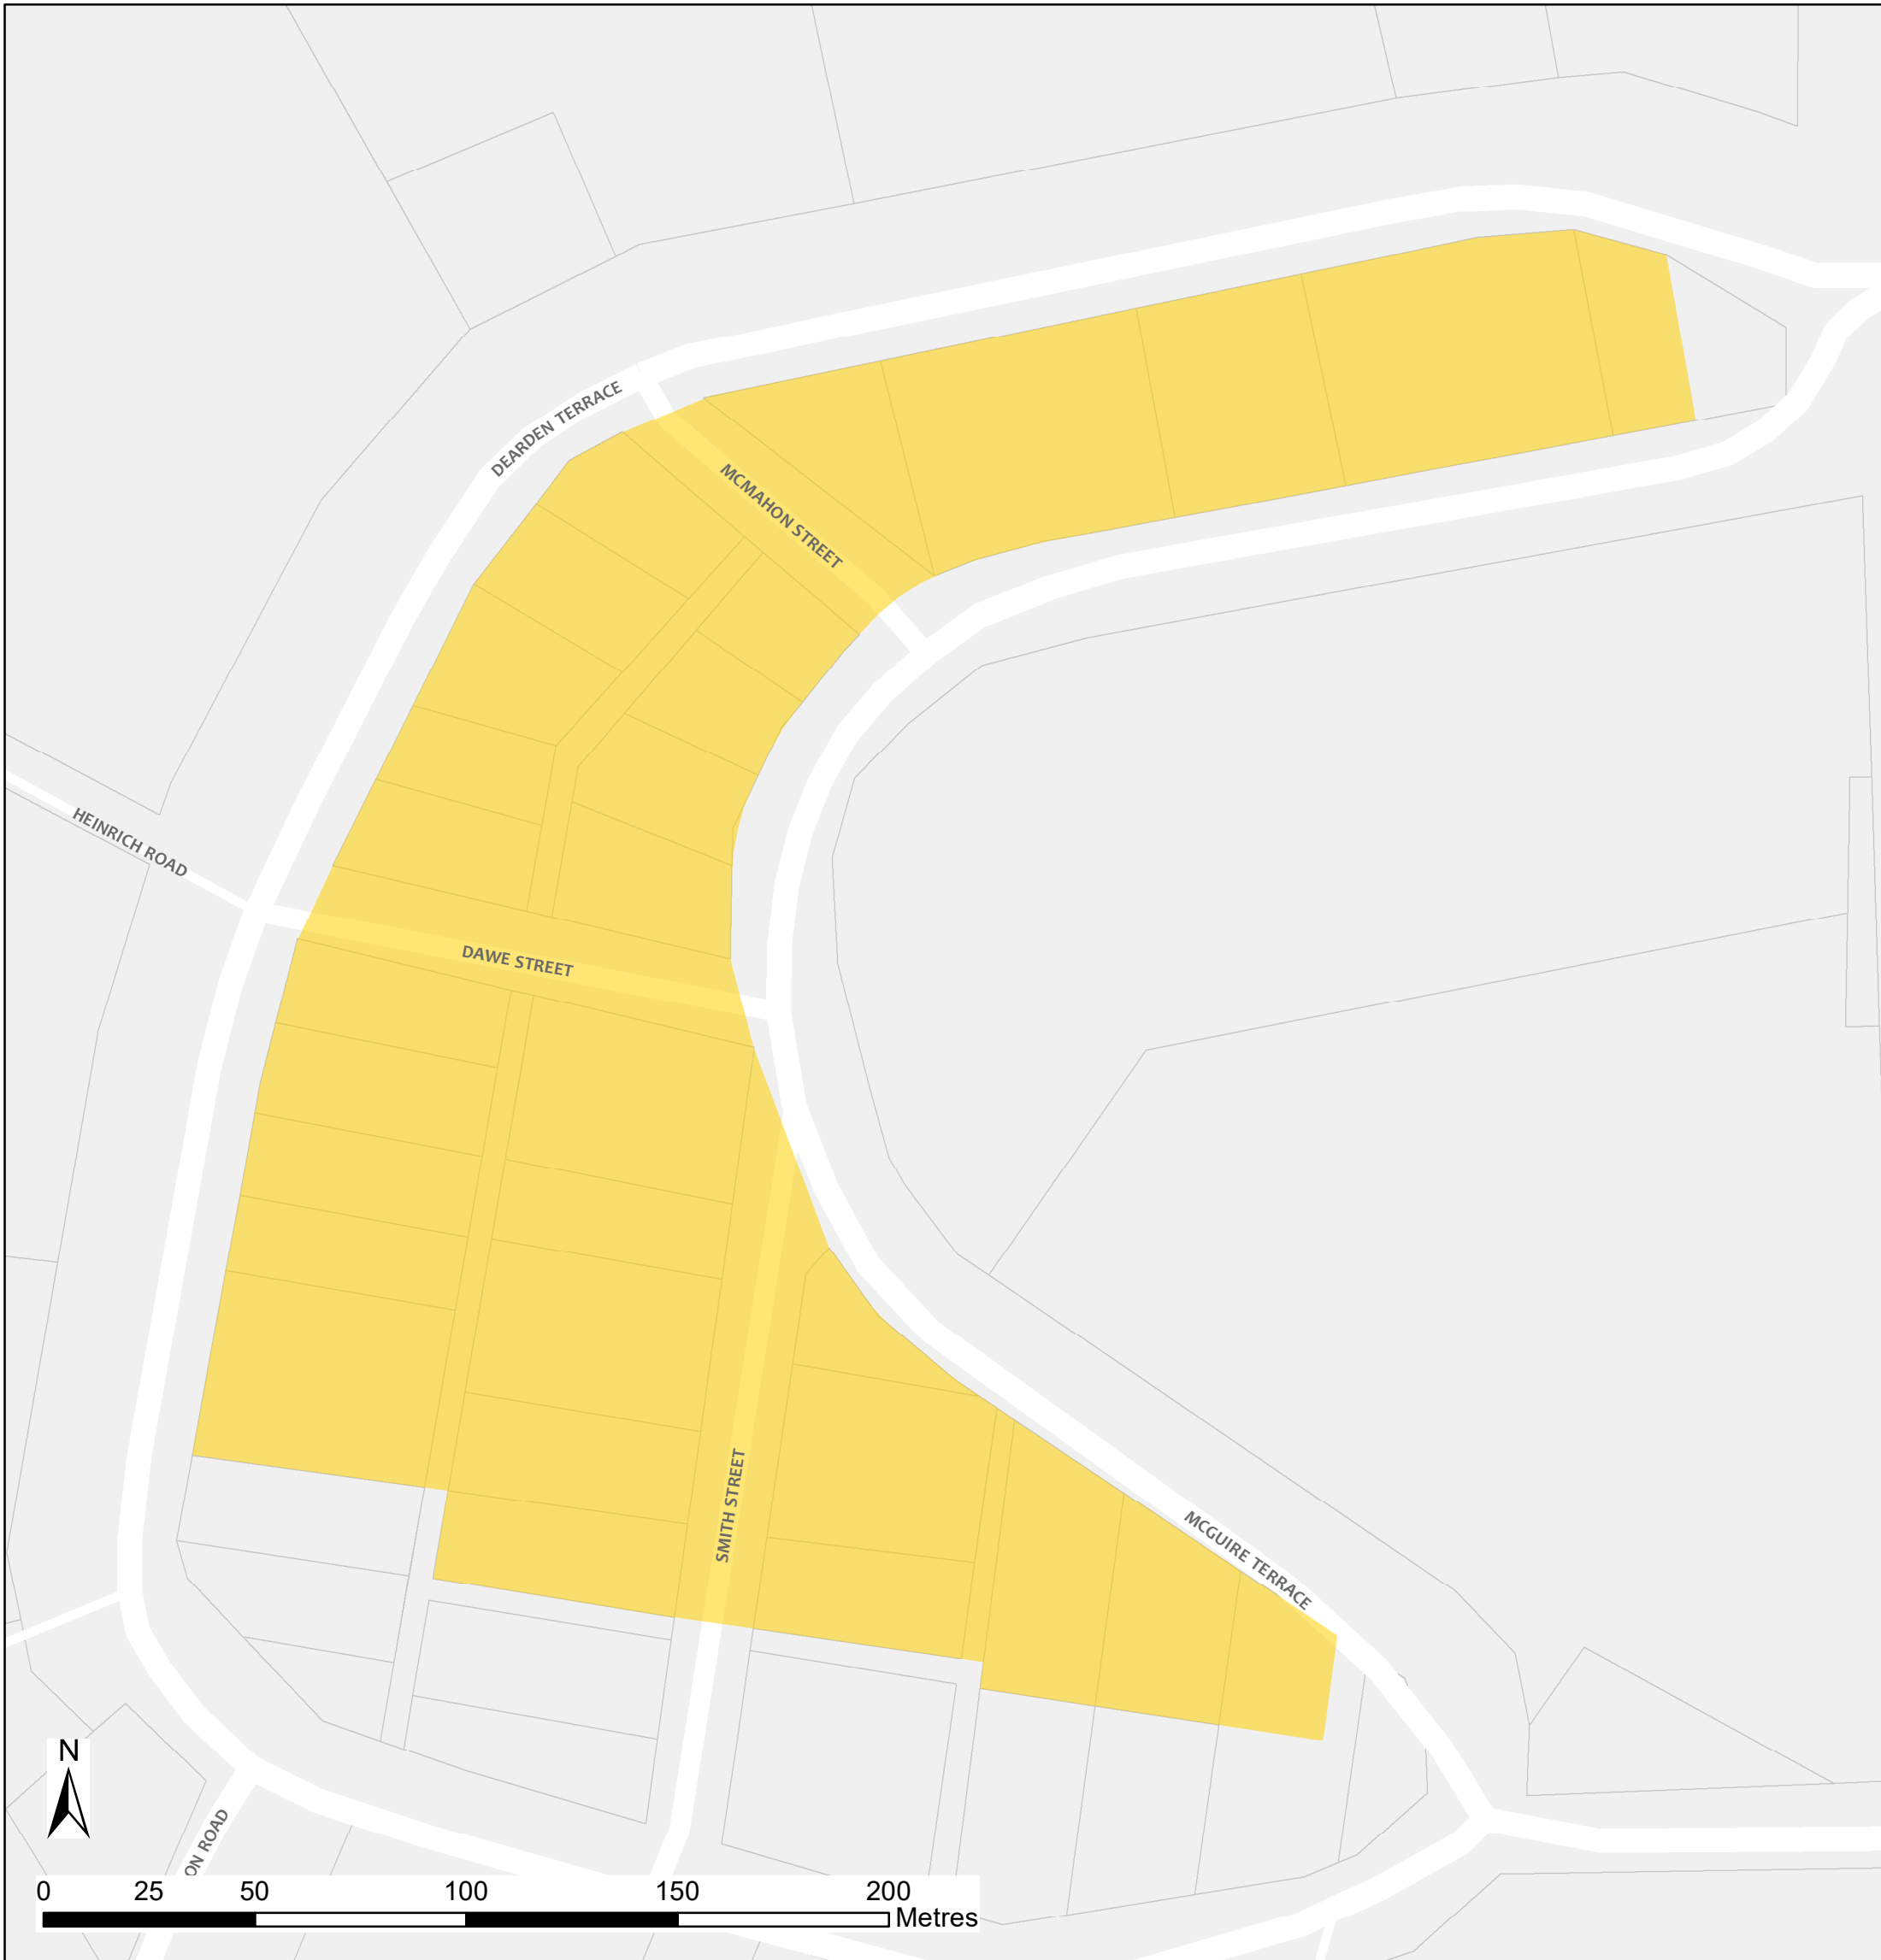

Cadell Bushfire Safer Place

Council: Mid Murray Council
Fire Ban District: Riverland

 Bushfire Safer Place  Property Cadastre

This Bushfire Safer Place is considered to be relatively safe from fire due to its low levels of fuel. Although the CFS has taken every care and precaution in identifying this area it will be subjected to spark and ember attack in the event of a fire.

It is recommended that you identify several Bushfire Safer Places when creating your personal Bushfire Survival Plan. Templates for Bushfire Survival Plans are available from the CFS website.

Map produced: February 2018