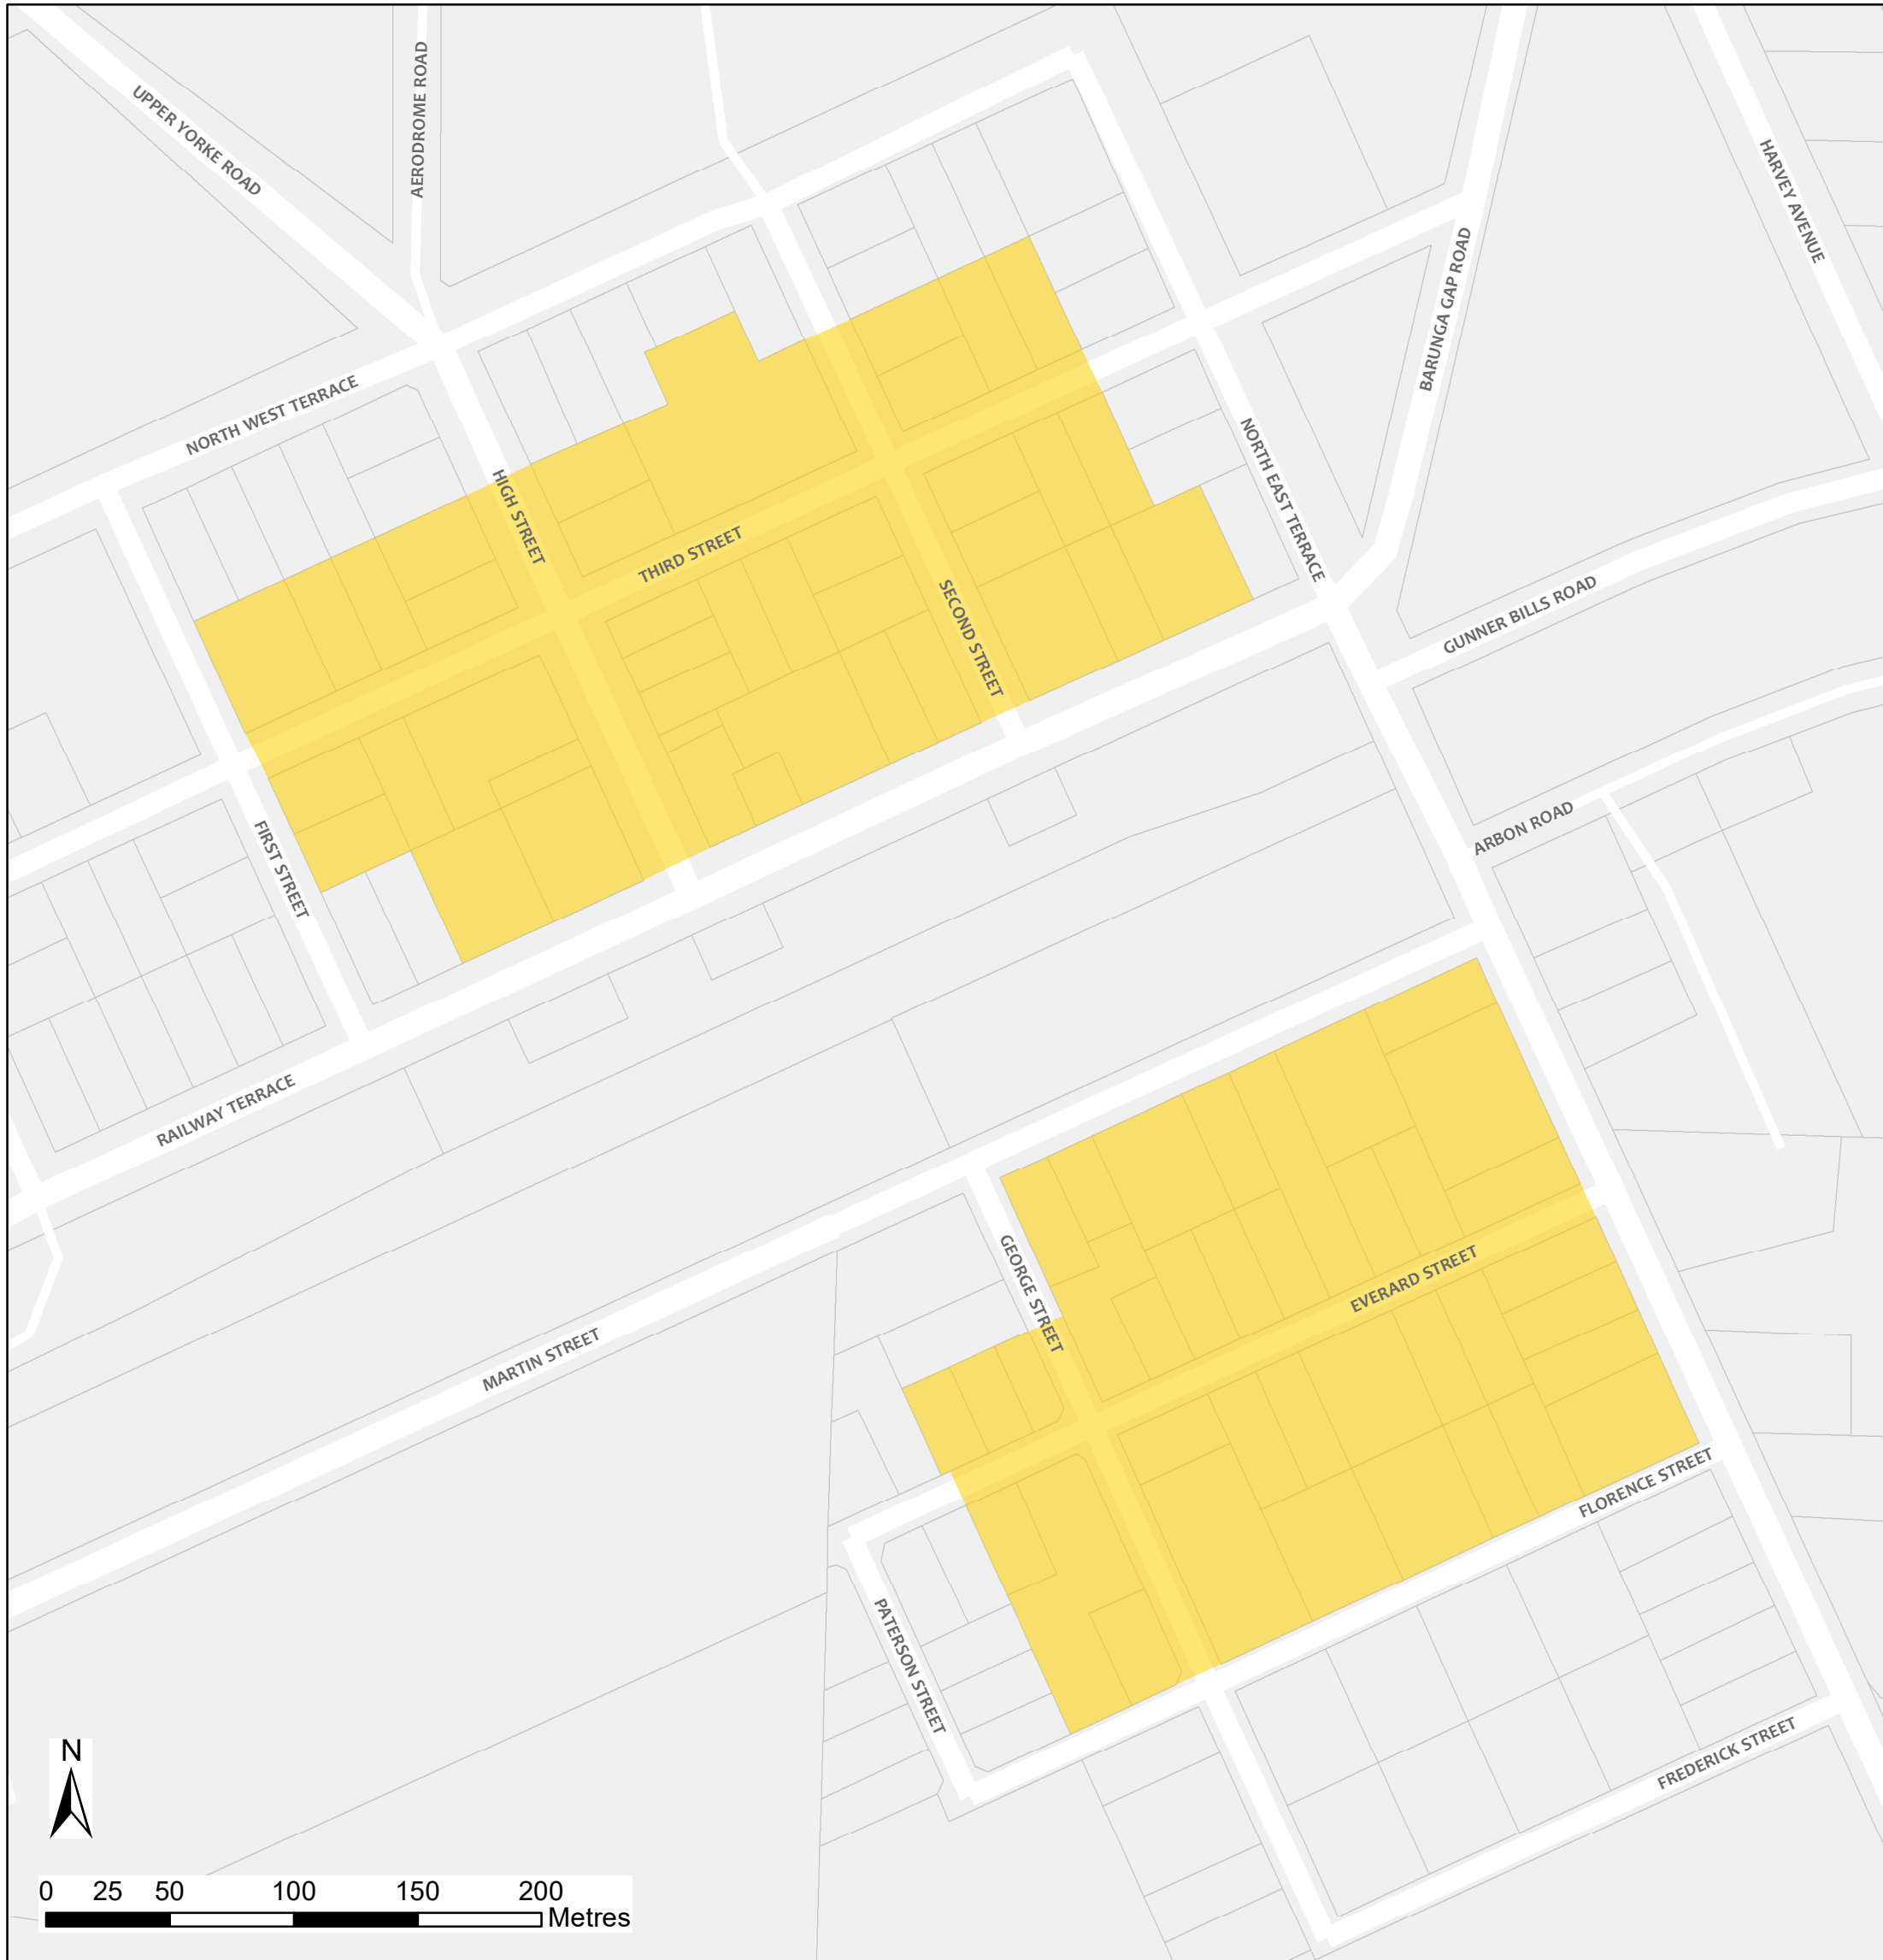

Bute Bushfire Safer Place

Council: The District Council of Barunga West
Fire Ban District: Yorke Peninsula

 Bushfire Safer Place  Property Cadastre

This Bushfire Safer Place is considered to be relatively safe from fire due to its low levels of fuel. Although the CFS has taken every care and precaution in identifying this area it will be subjected to spark and ember attack in the event of a fire.

It is recommended that you identify several Bushfire Safer Places when creating your personal Bushfire Survival Plan. Templates for Bushfire Survival Plans are available from the CFS website.

Map produced: February 2018