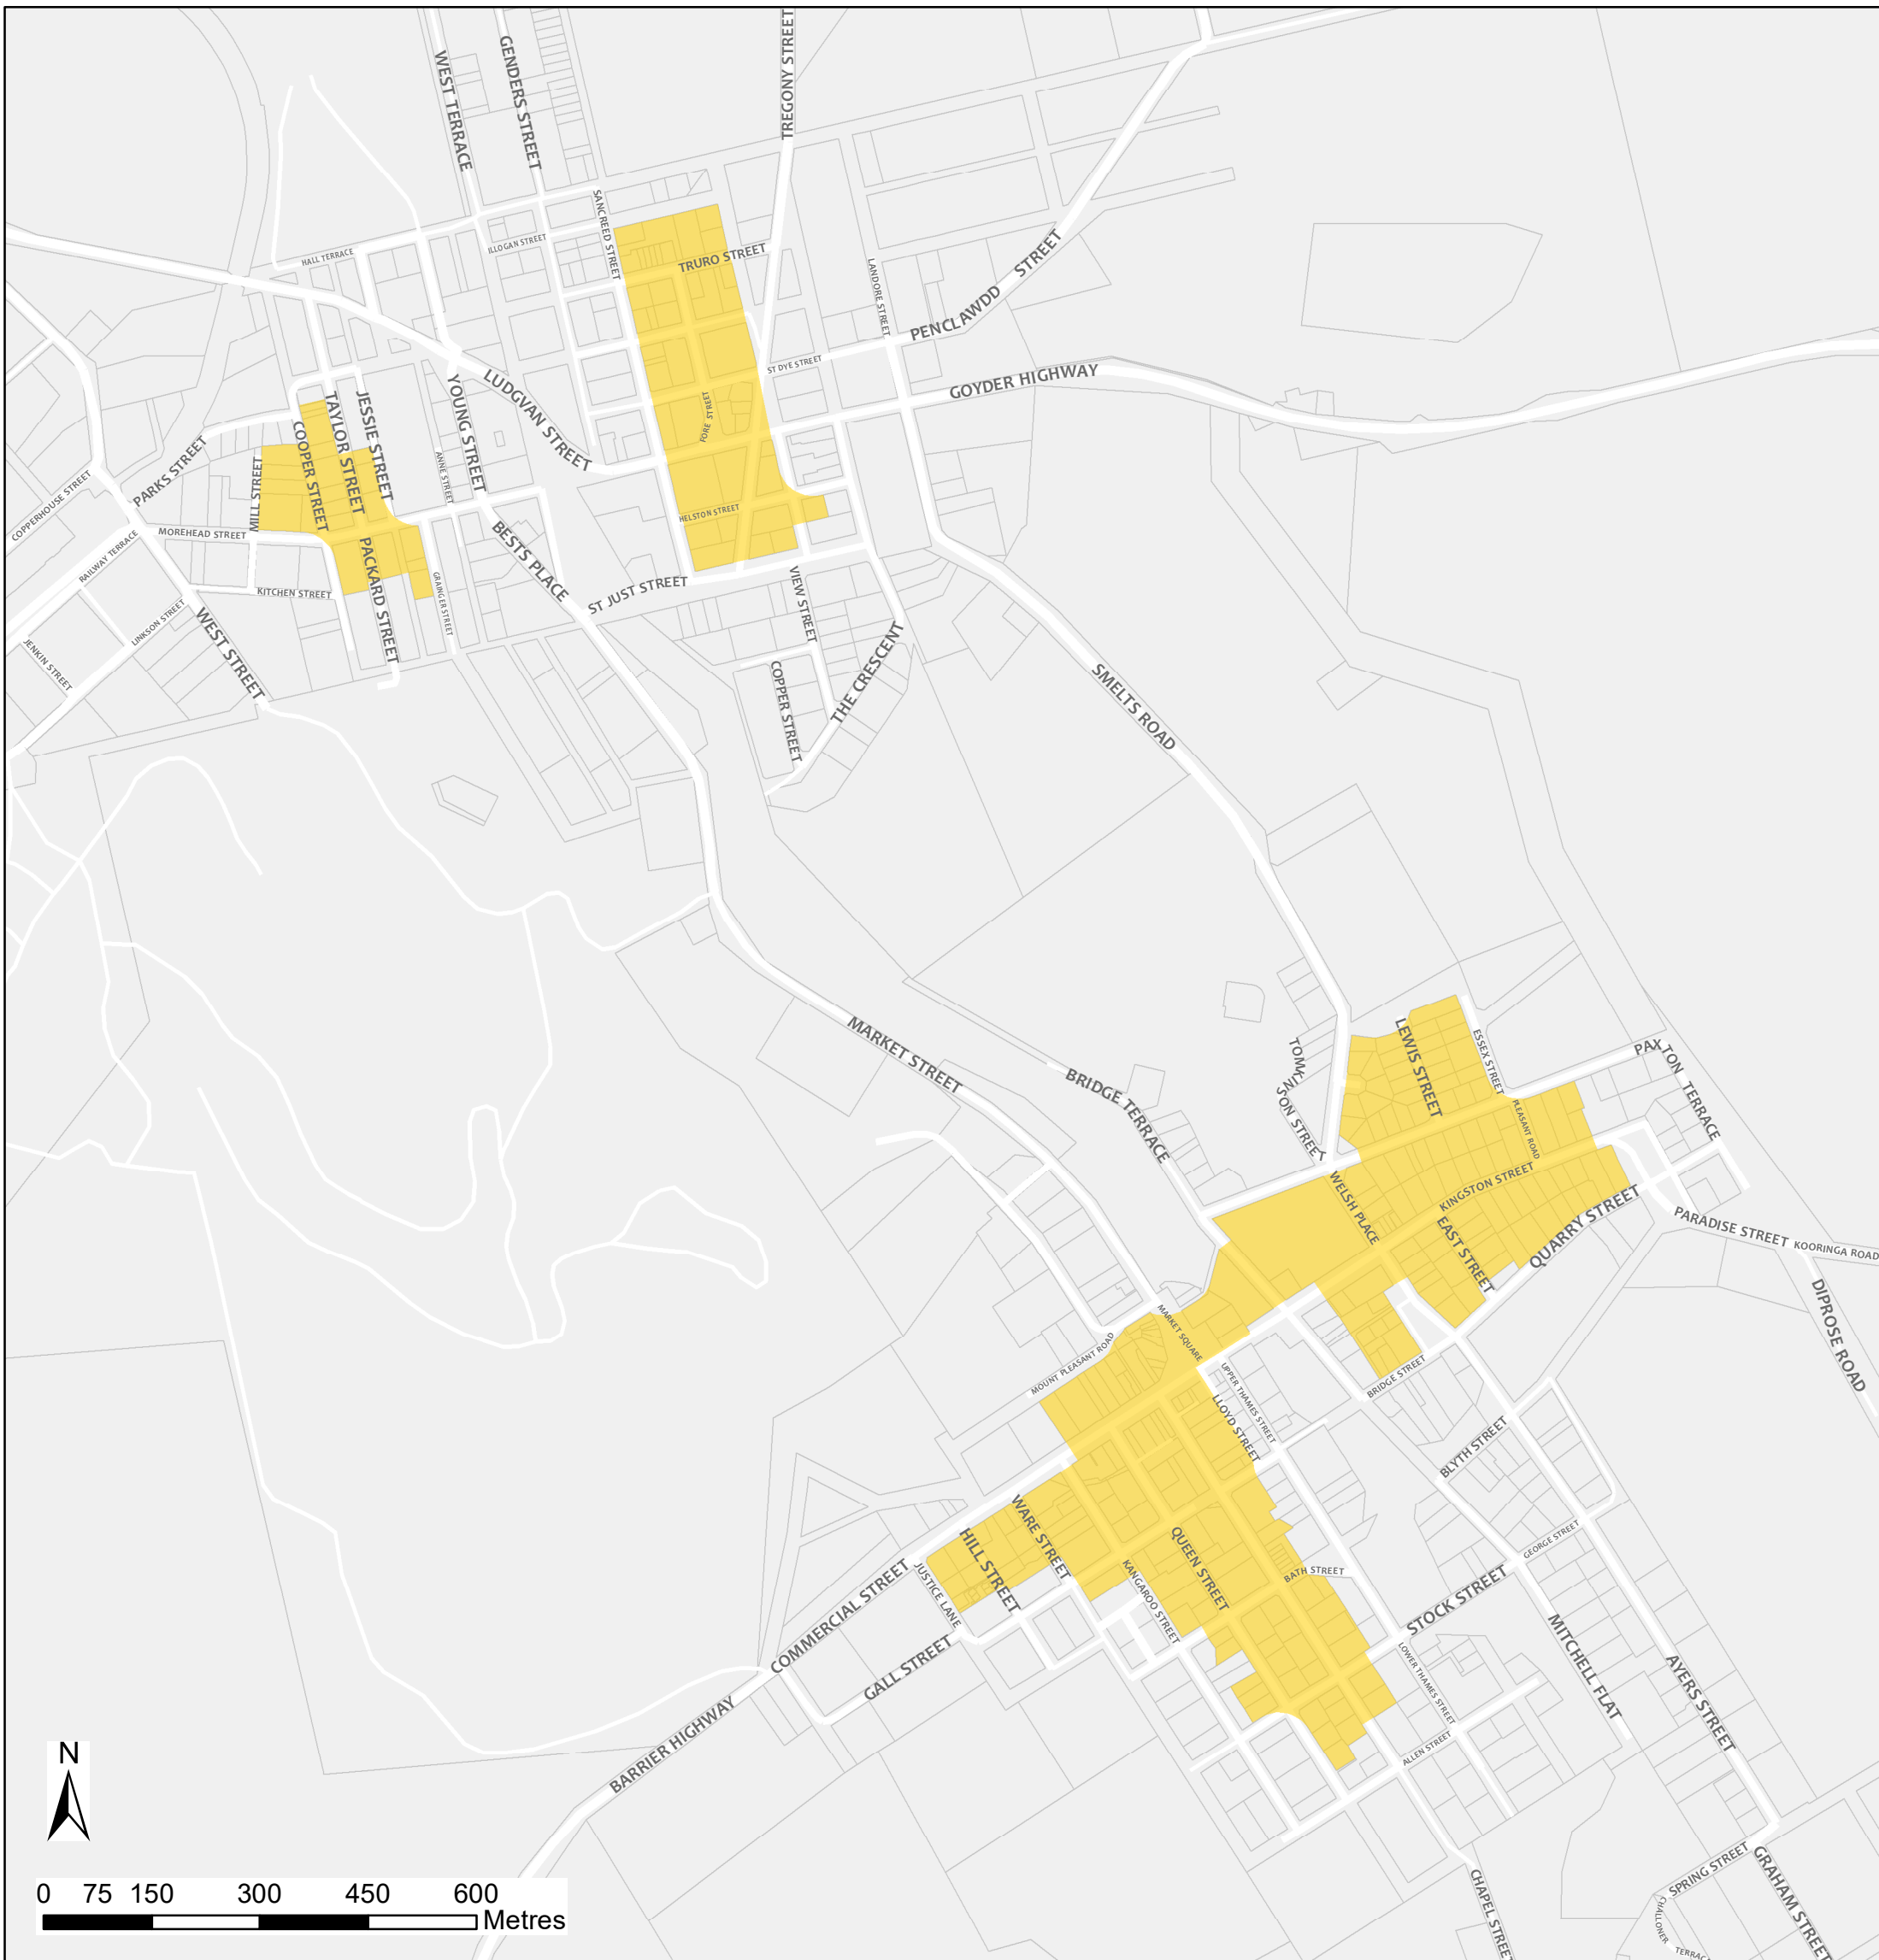

Burra Bushfire Safer Place

Council: The Regional Council of Goyder
Fire Ban District: Mid North

 Bushfire Safer Place  Property Cadastre

This Bushfire Safer Place is considered to be relatively safe from fire due to its low levels of fuel. Although the CFS has taken every care and precaution in identifying this area it will be subjected to spark and ember attack in the event of a fire.

It is recommended that you identify several Bushfire Safer Places when creating your personal Bushfire Survival Plan. Templates for Bushfire Survival Plans are available from the CFS website.

Map produced: February 2018