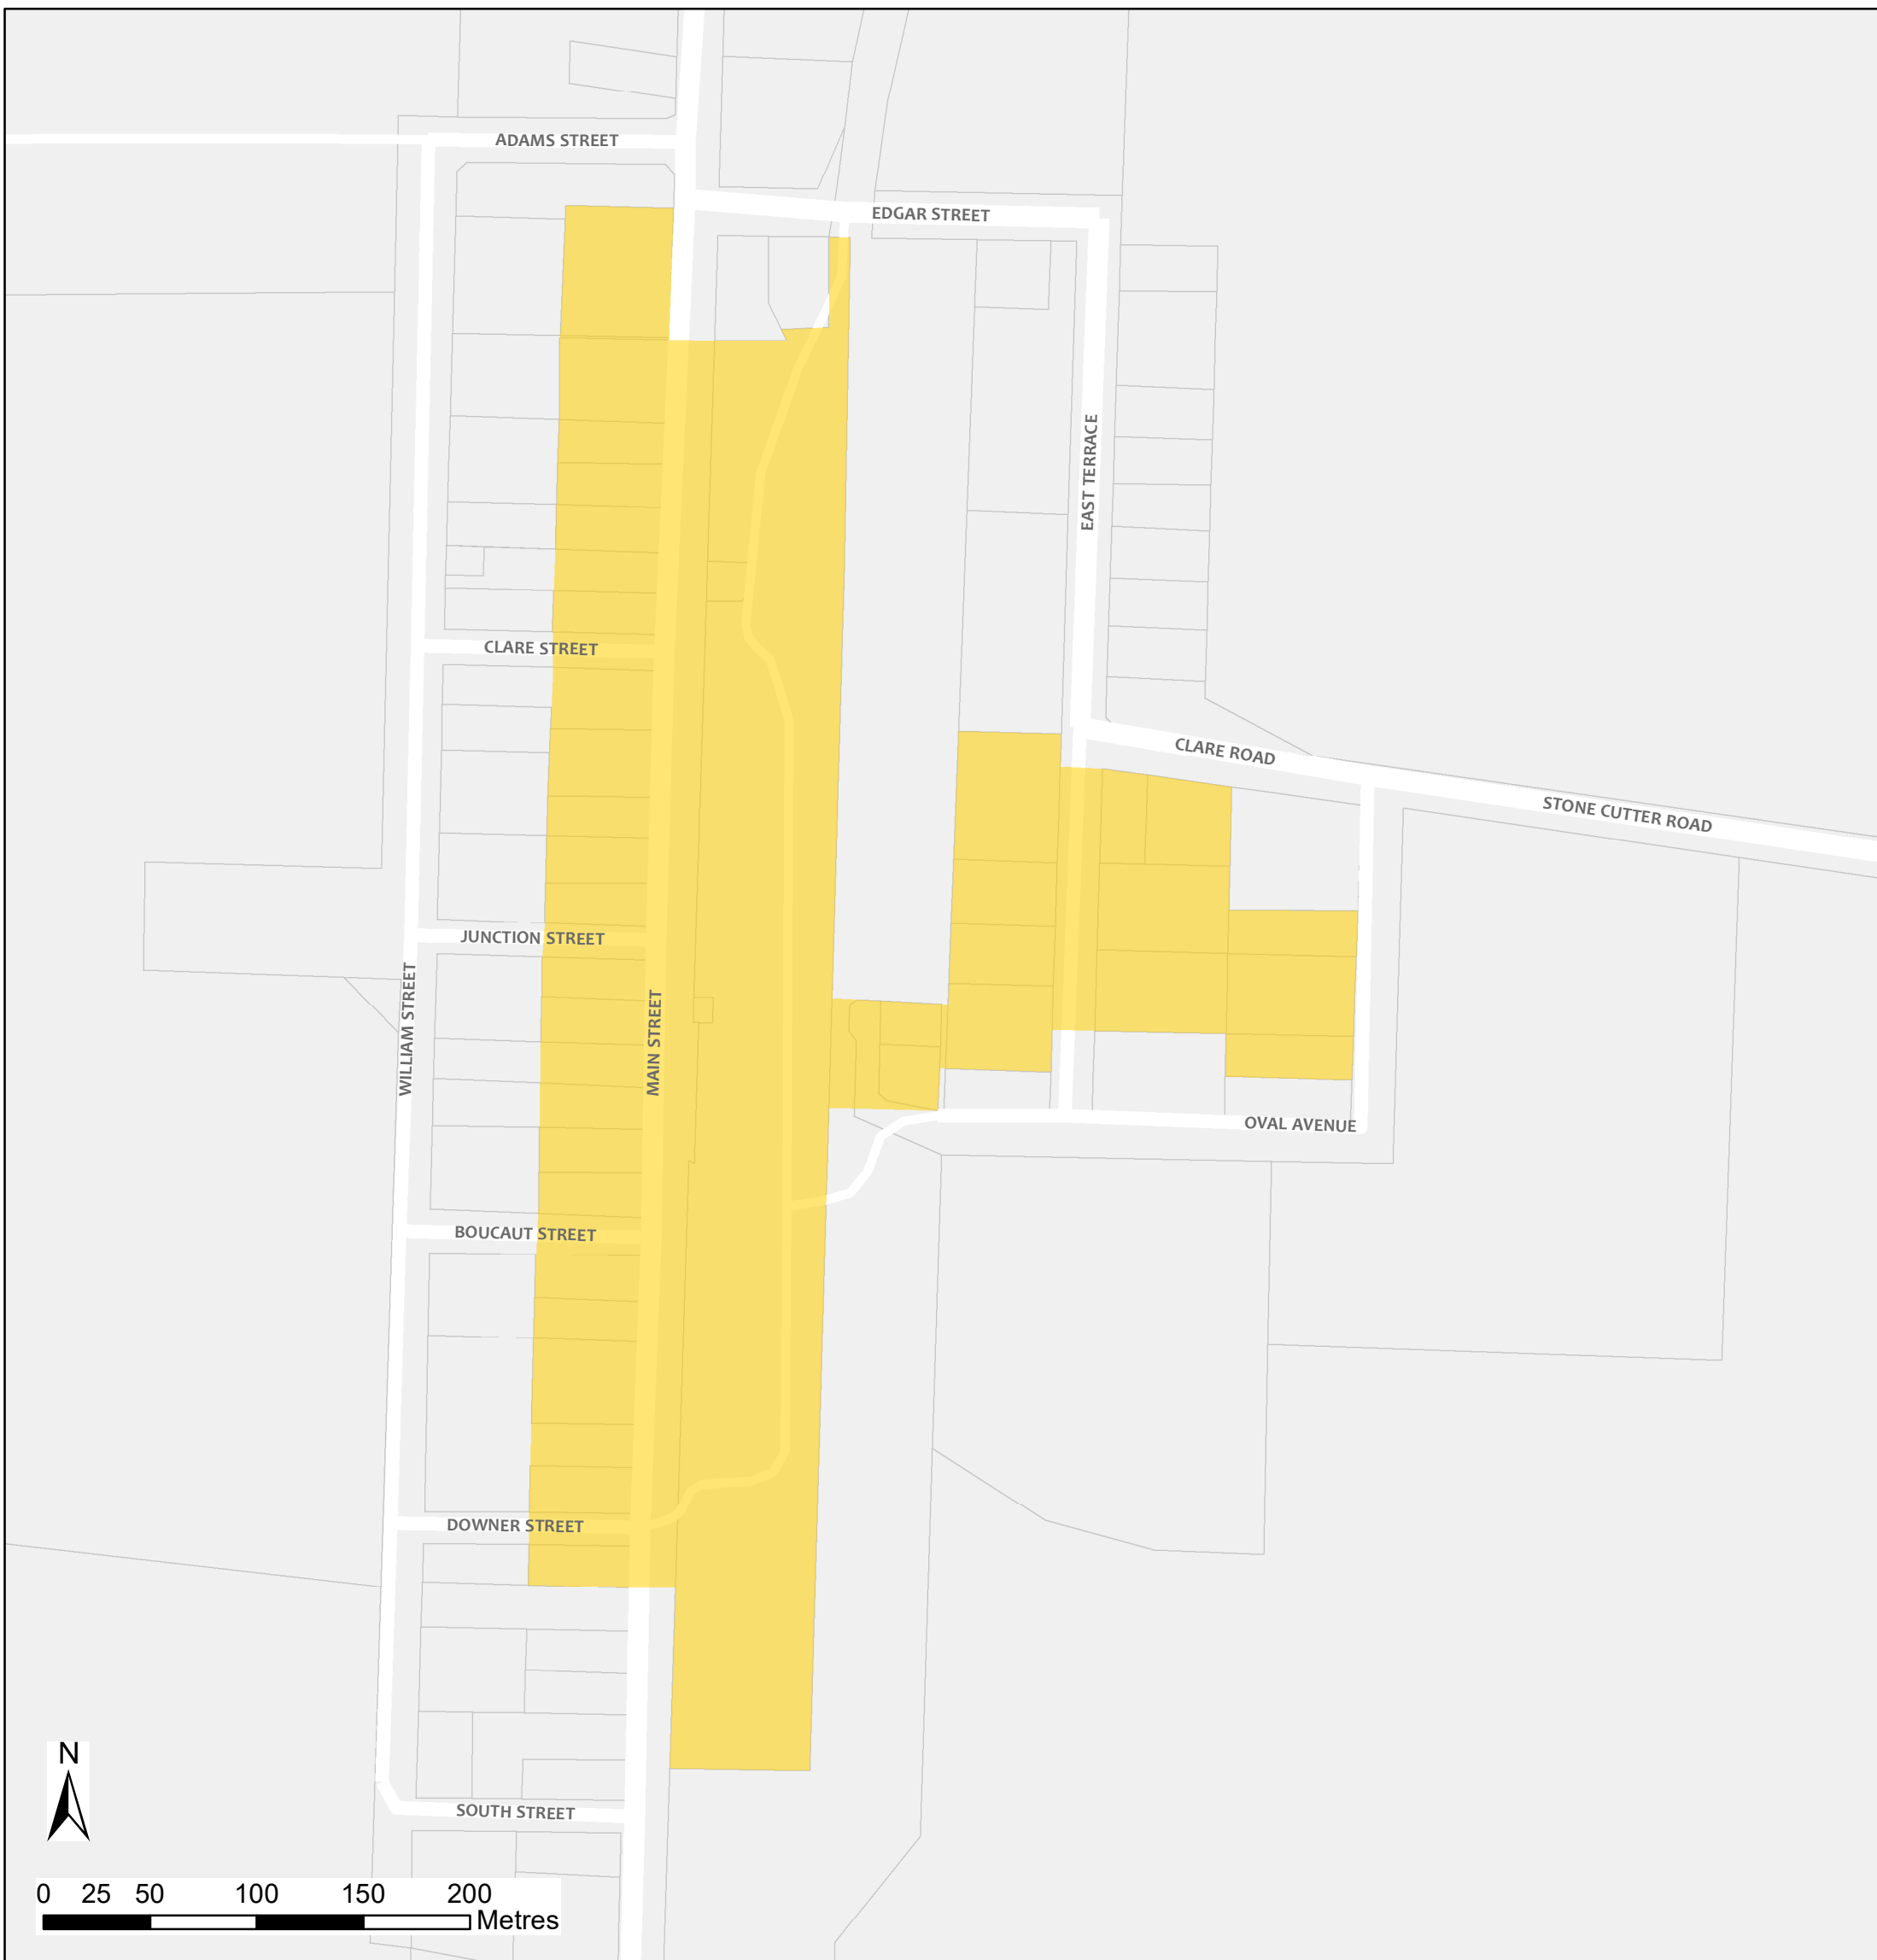

Brinkworth Bushfire Safer Place

Council: Wakefield Regional Council
Fire Ban District: Mid North

 Bushfire Safer Place  Property Cadastre

This Bushfire Safer Place is considered to be relatively safe from fire due to its low levels of fuel. Although the CFS has taken every care and precaution in identifying this area it will be subjected to spark and ember attack in the event of a fire.

It is recommended that you identify several Bushfire Safer Places when creating your personal Bushfire Survival Plan. Templates for Bushfire Survival Plans are available from the CFS website.

Map produced: February 2018