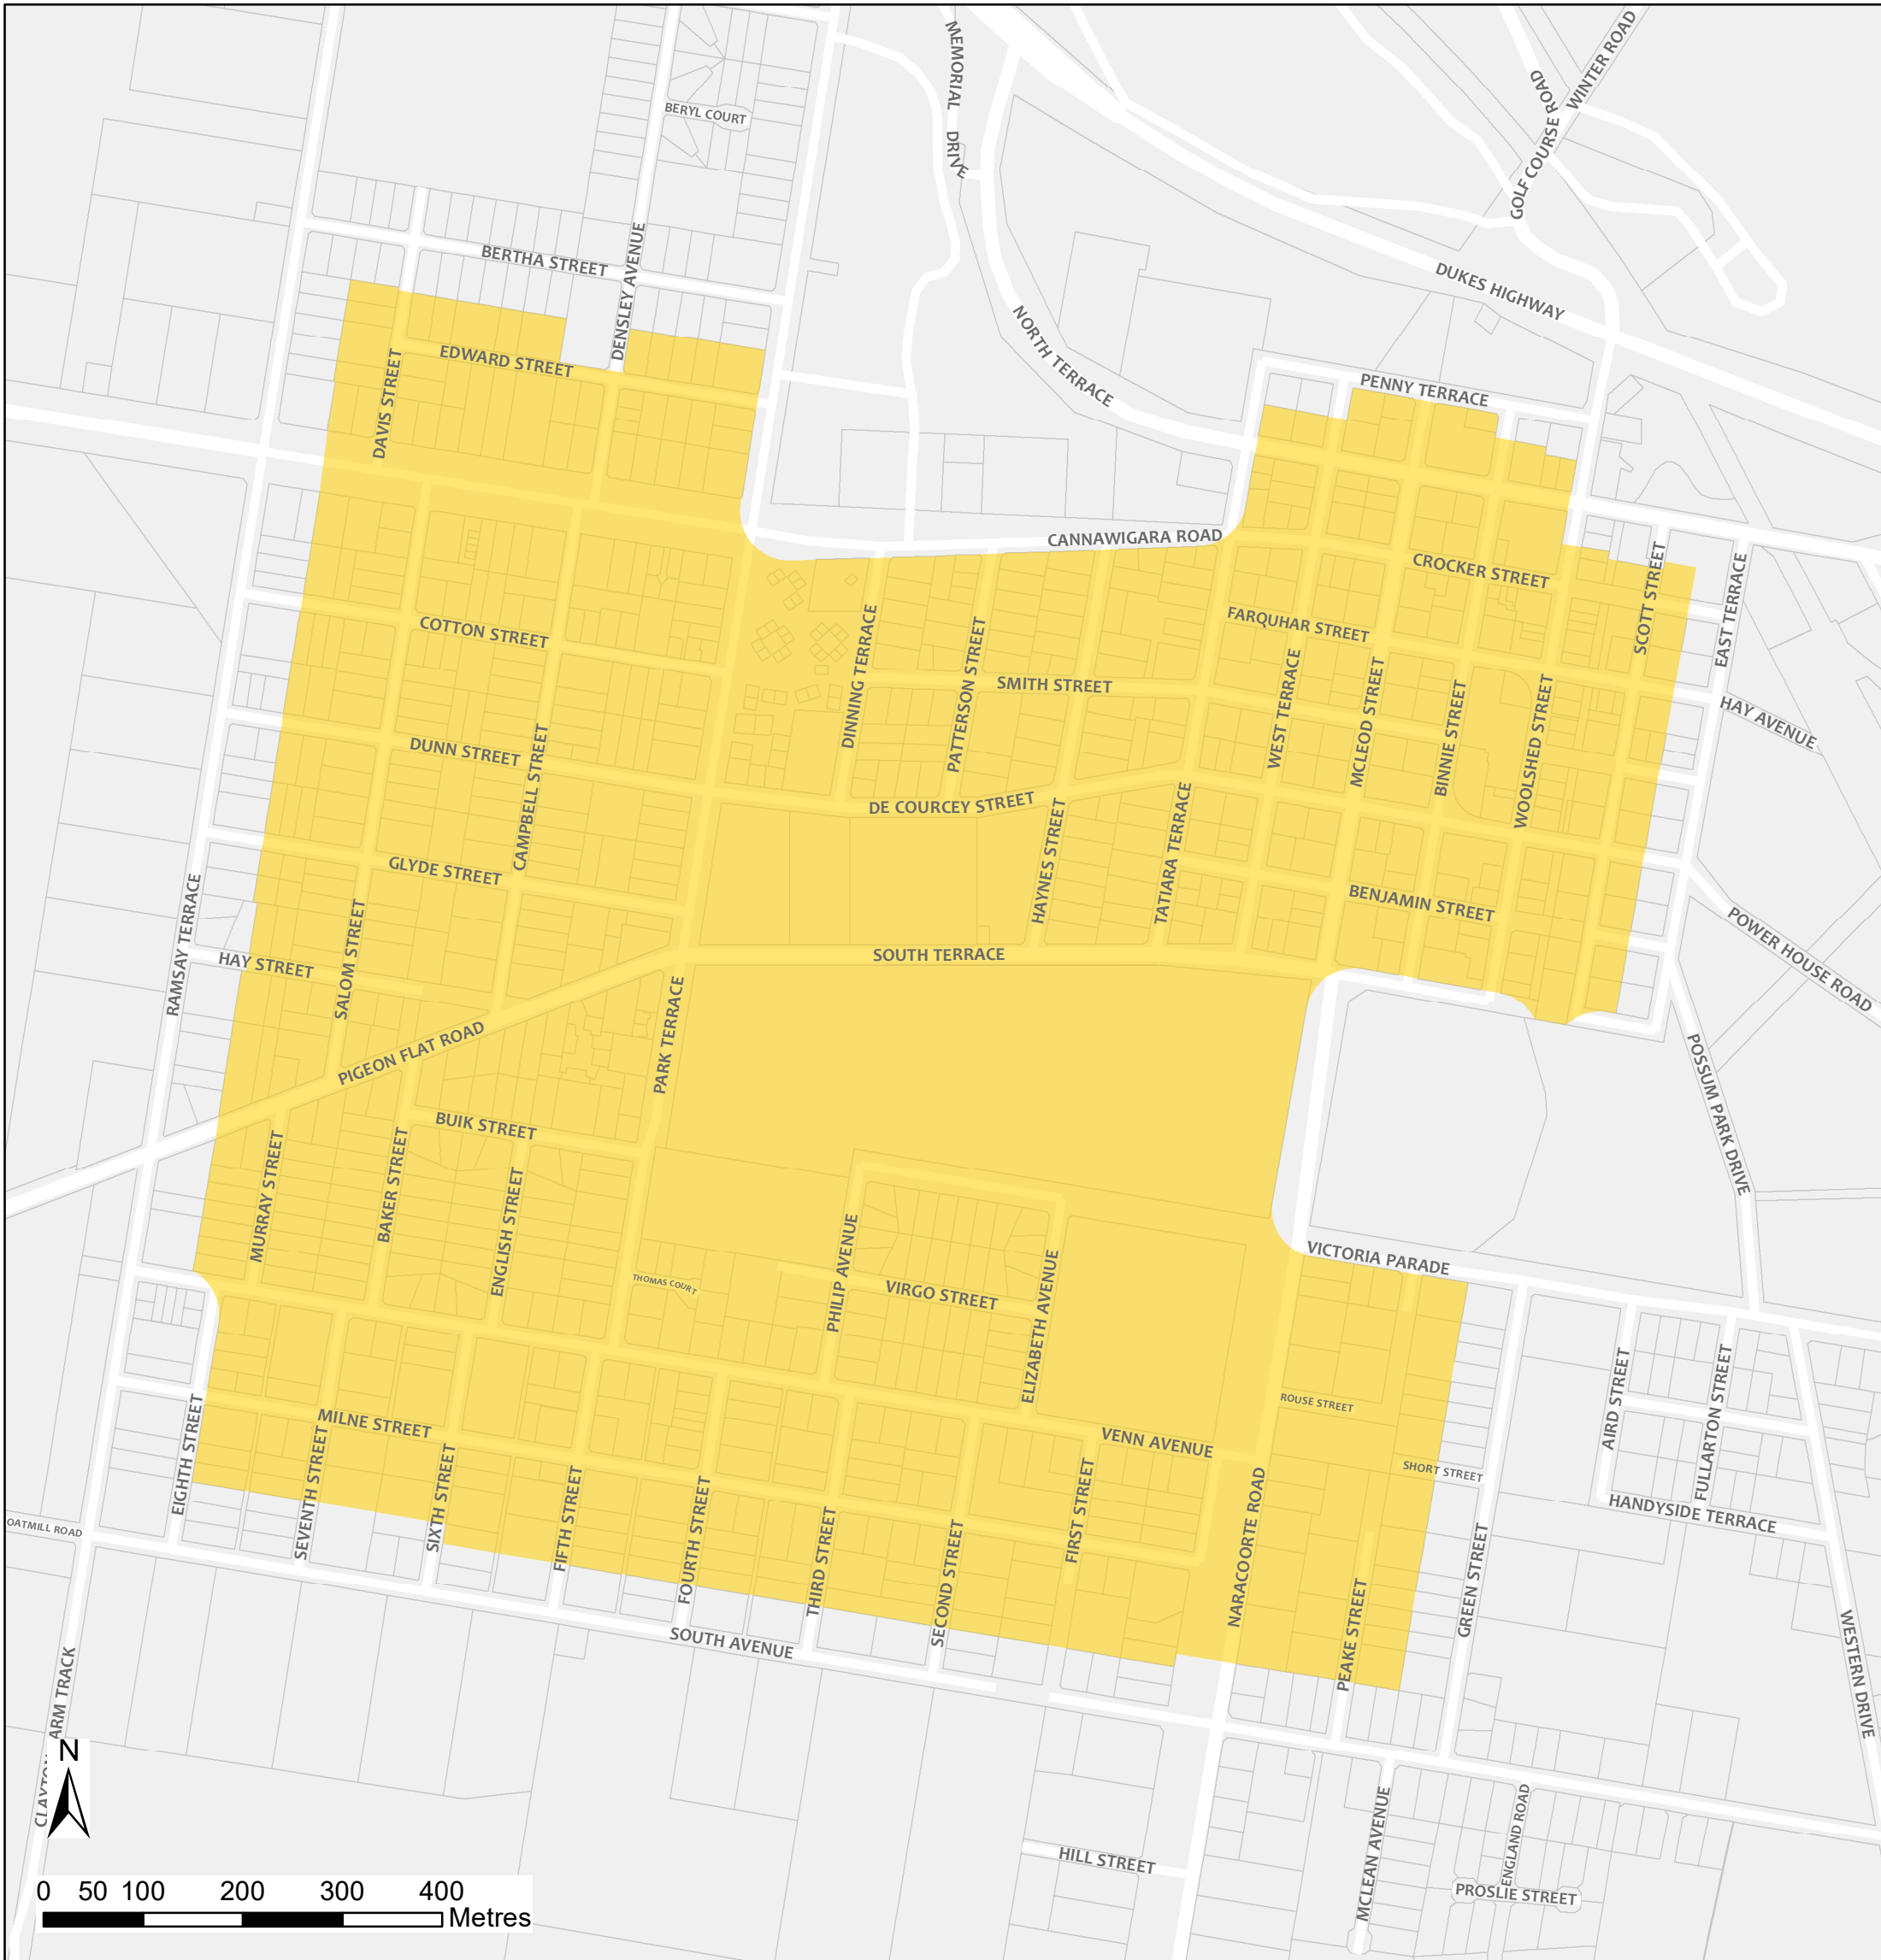

# Bordertown Bushfire Safer Place

Council: Tatiara District Council

Fire Ban District: Upper South East

 Bushfire Safer Place  Property Cadastre

This Bushfire Safer Place is considered to be relatively safe from fire due to its low levels of fuel. Although the CFS has taken every care and precaution in identifying this area it will be subjected to spark and ember attack in the event of a fire.

It is recommended that you identify several Bushfire Safer Places when creating your personal Bushfire Survival Plan. Templates for Bushfire Survival Plans are available from the CFS website.

Map produced: February 2018