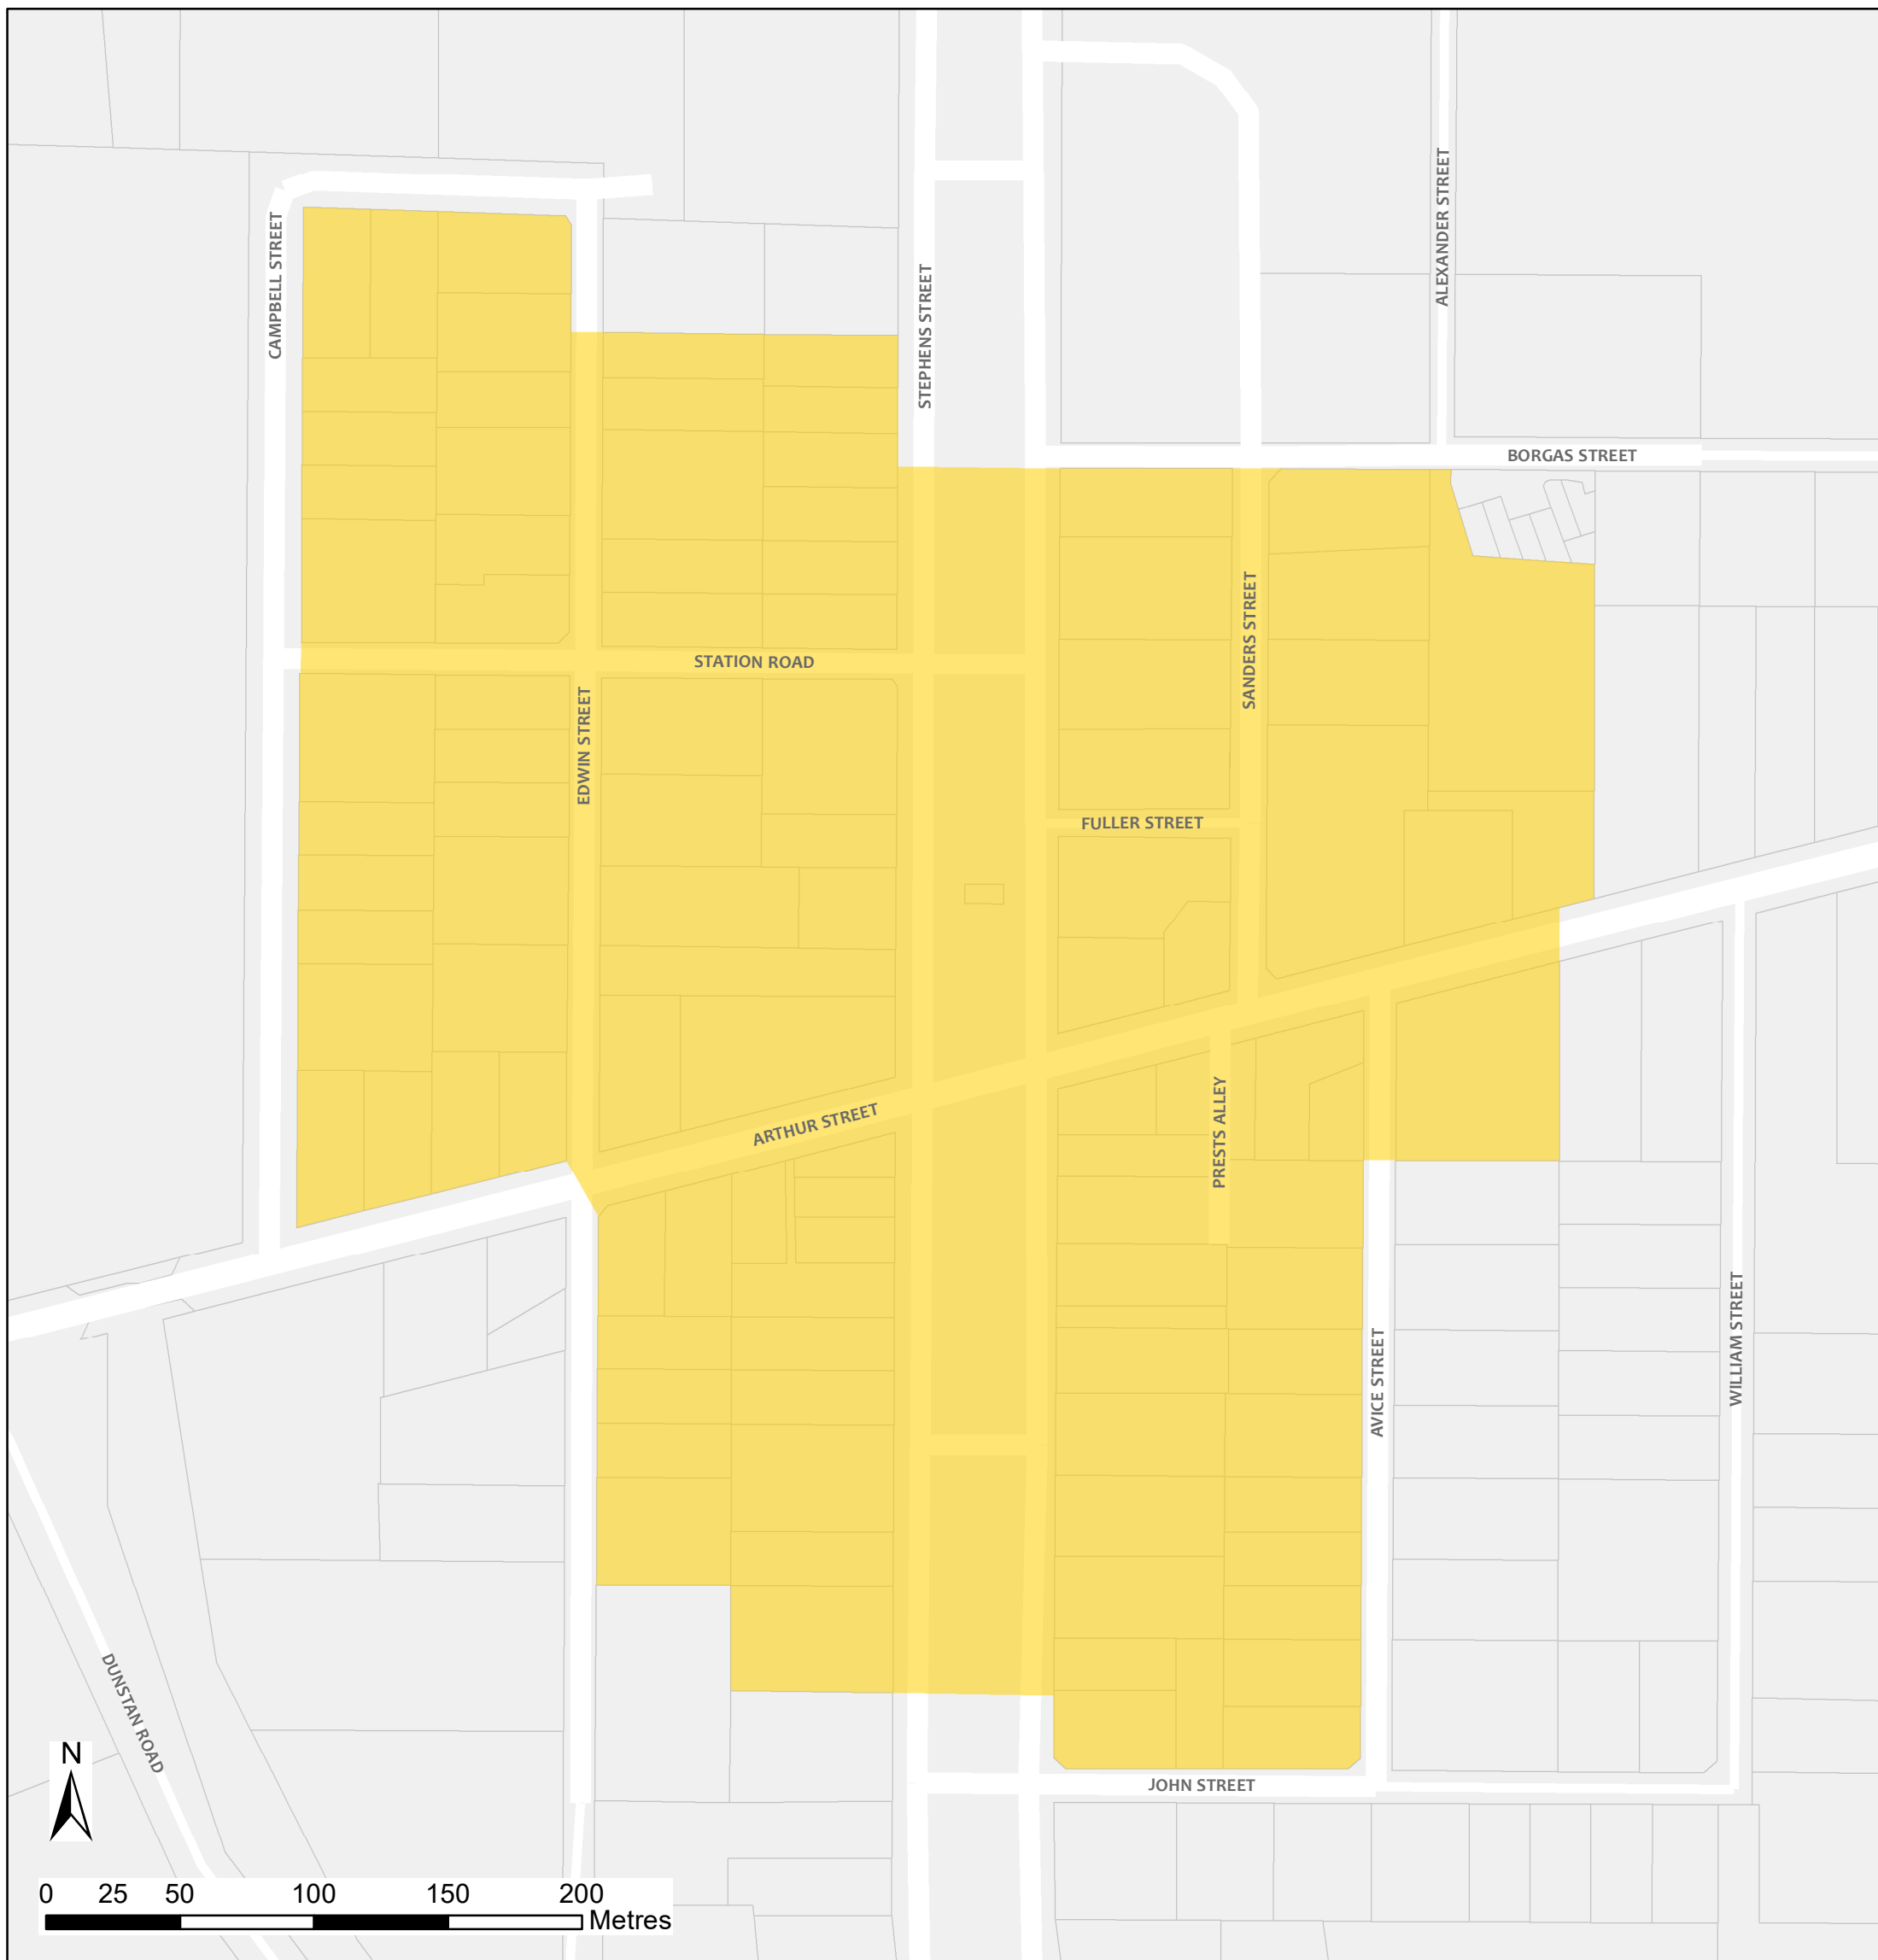

Booleroo Centre Bushfire Safer Place

Council: The District Council of Mount Remarkable
Fire Ban District: Flinders

 Bushfire Safer Place  Property Cadastre

This Bushfire Safer Place is considered to be relatively safe from fire due to its low levels of fuel. Although the CFS has taken every care and precaution in identifying this area it will be subjected to spark and ember attack in the event of a fire.

It is recommended that you identify several Bushfire Safer Places when creating your personal Bushfire Survival Plan. Templates for Bushfire Survival Plans are available from the CFS website.

Map produced: February 2018