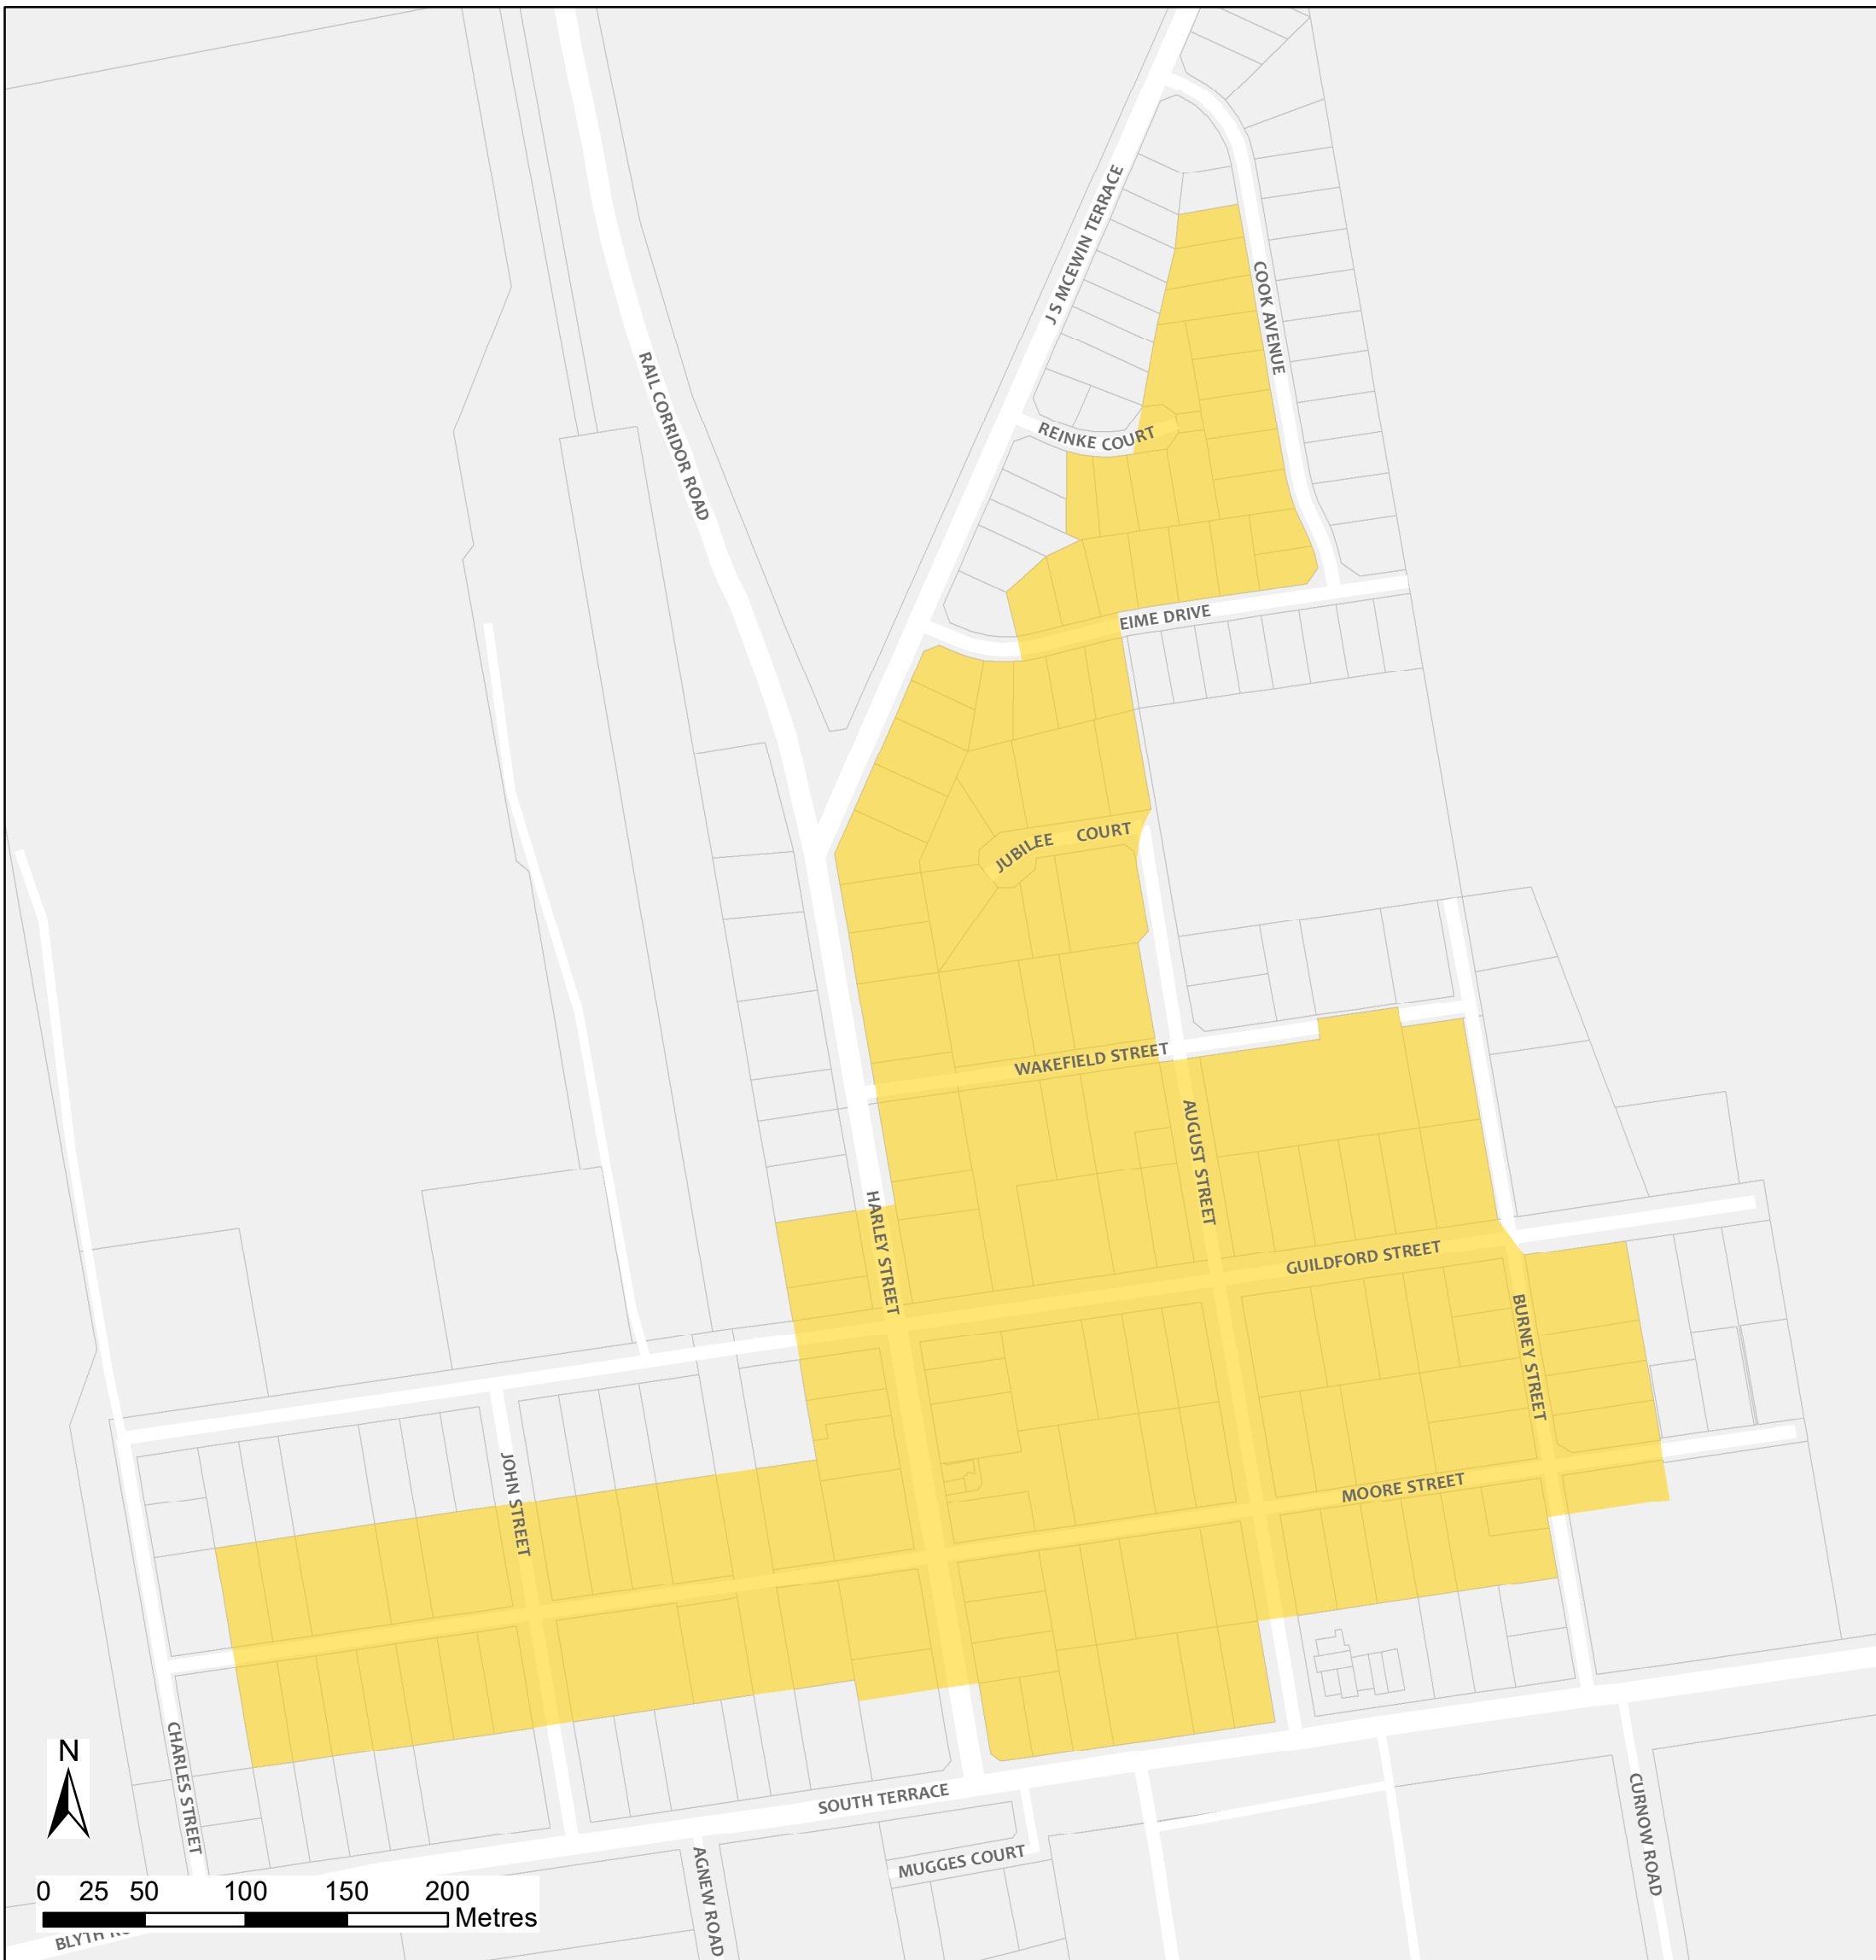

Blyth Bushfire Safer Place

Council: Wakefield Regional Council
Fire Ban District: Mid North

 Bushfire Safer Place  Property Cadastre

This Bushfire Safer Place is considered to be relatively safe from fire due to its low levels of fuel. Although the CFS has taken every care and precaution in identifying this area it will be subjected to spark and ember attack in the event of a fire.

It is recommended that you identify several Bushfire Safer Places when creating your personal Bushfire Survival Plan. Templates for Bushfire Survival Plans are available from the CFS website.

Map produced: February 2018