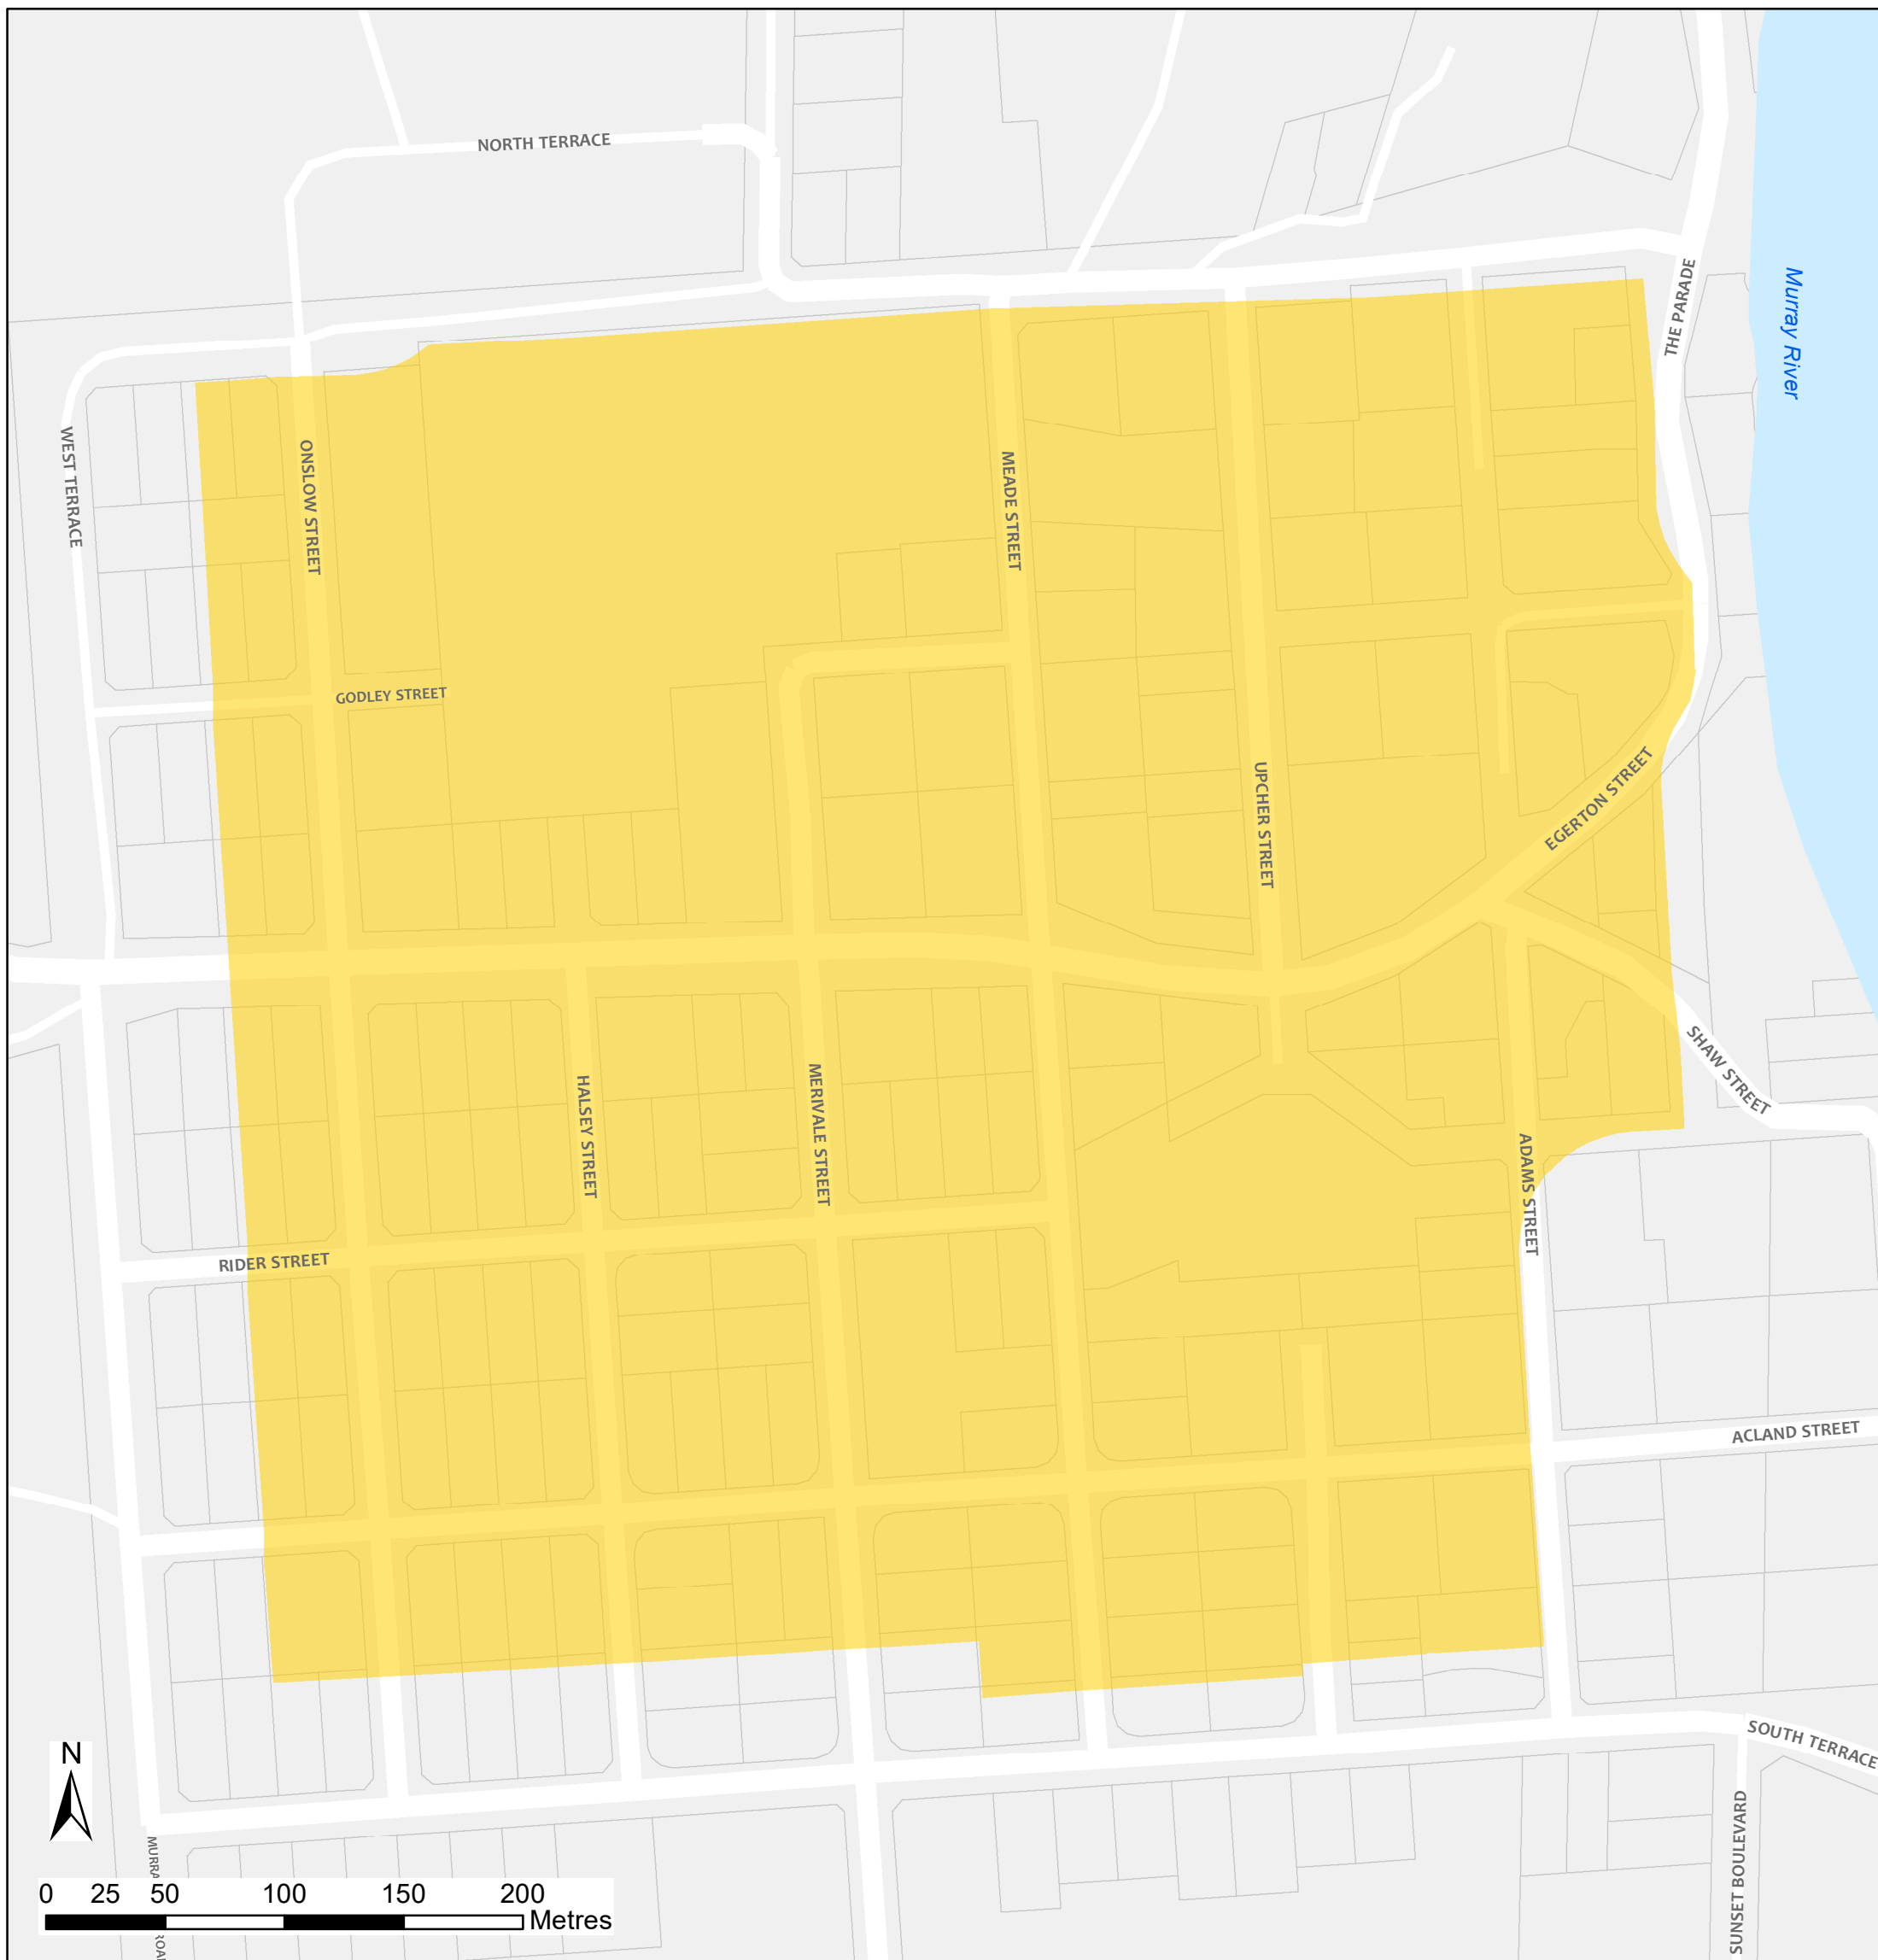

# Blanchetown Bushfire Safer Place

Council: Mid Murray Council  
Fire Ban District: Murraylands

 Bushfire Safer Place  Property Cadastre

This Bushfire Safer Place is considered to be relatively safe from fire due to its low levels of fuel. Although the CFS has taken every care and precaution in identifying this area it will be subjected to spark and ember attack in the event of a fire.

It is recommended that you identify several Bushfire Safer Places when creating your personal Bushfire Survival Plan. Templates for Bushfire Survival Plans are available from the CFS website.

Map produced: February 2018