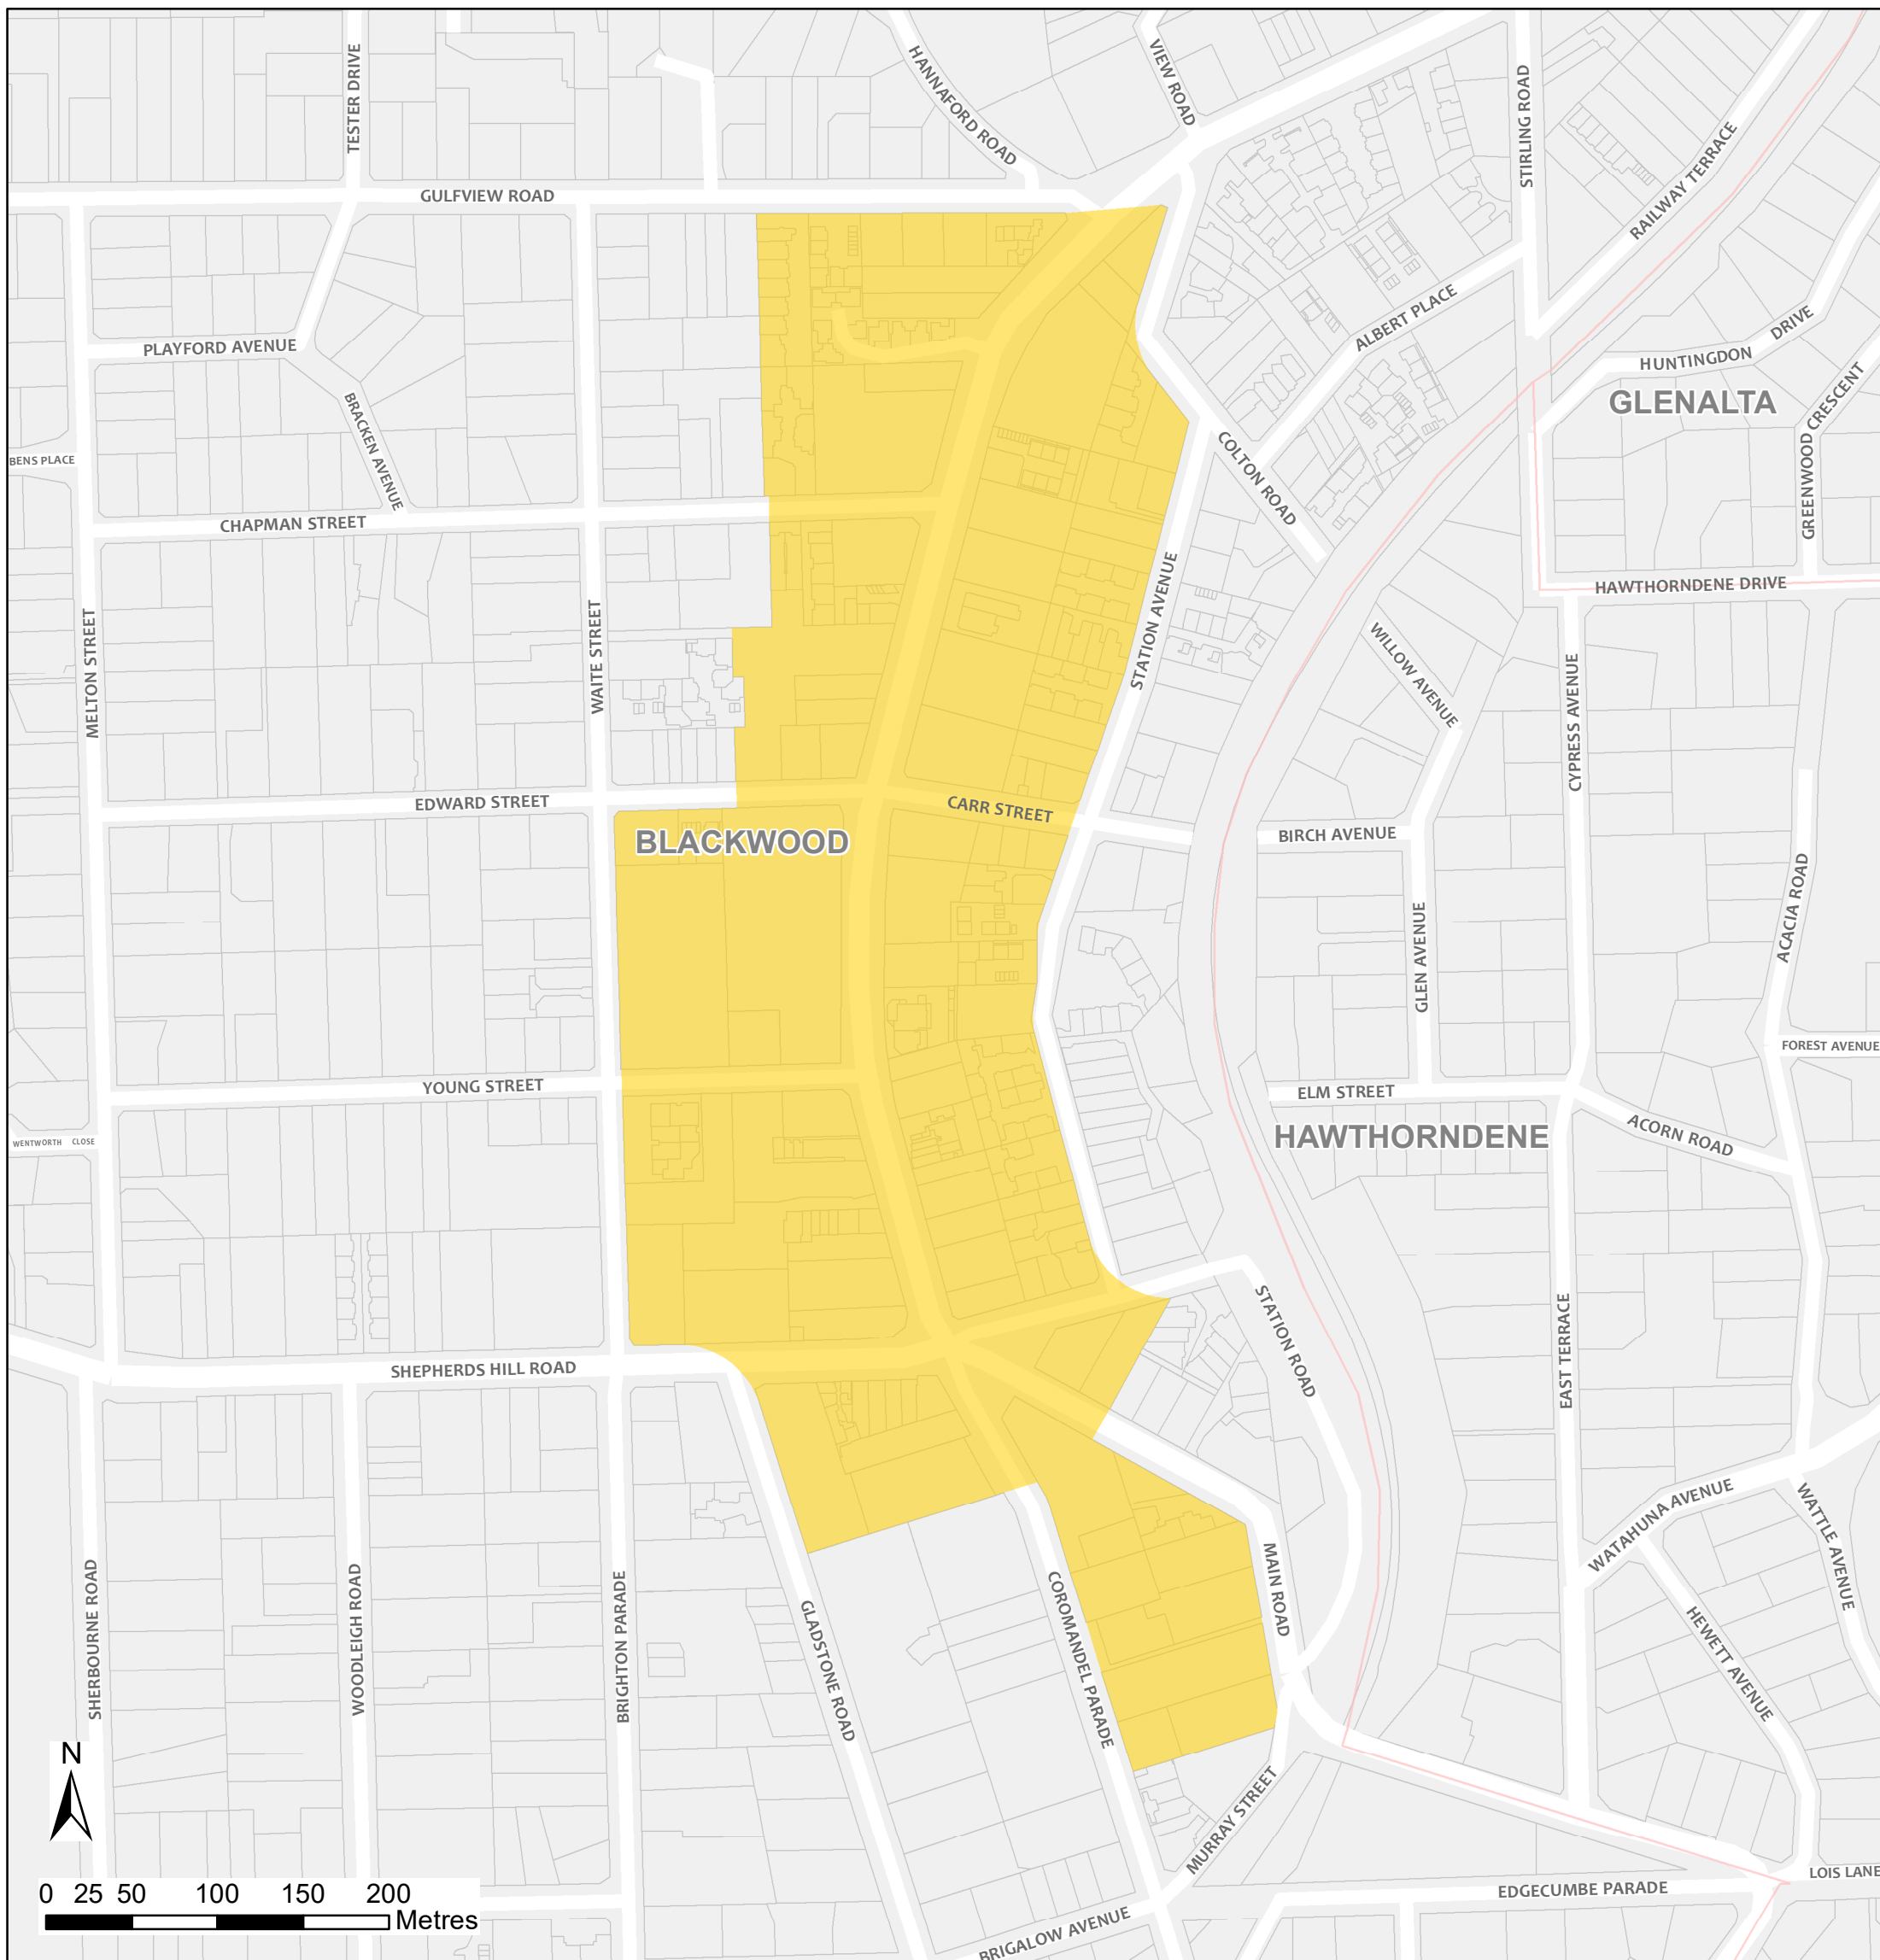

# Blackwood Bushfire Safer Place

Council: City of Mitcham

Fire Ban District: Mount Lofty Ranges

Bushfire Safer Place
  Suburb Boundary
  Property Cadastre

This Bushfire Safer Place is considered to be relatively safe from fire due to its low levels of fuel. Although the CFS has taken every care and precaution in identifying this area it will be subjected to spark and ember attack in the event of a fire.

It is recommended that you identify several Bushfire Safer Places when creating your personal Bushfire Survival Plan. Templates for Bushfire Survival Plans are available from the CFS website.

Map produced: February 2018