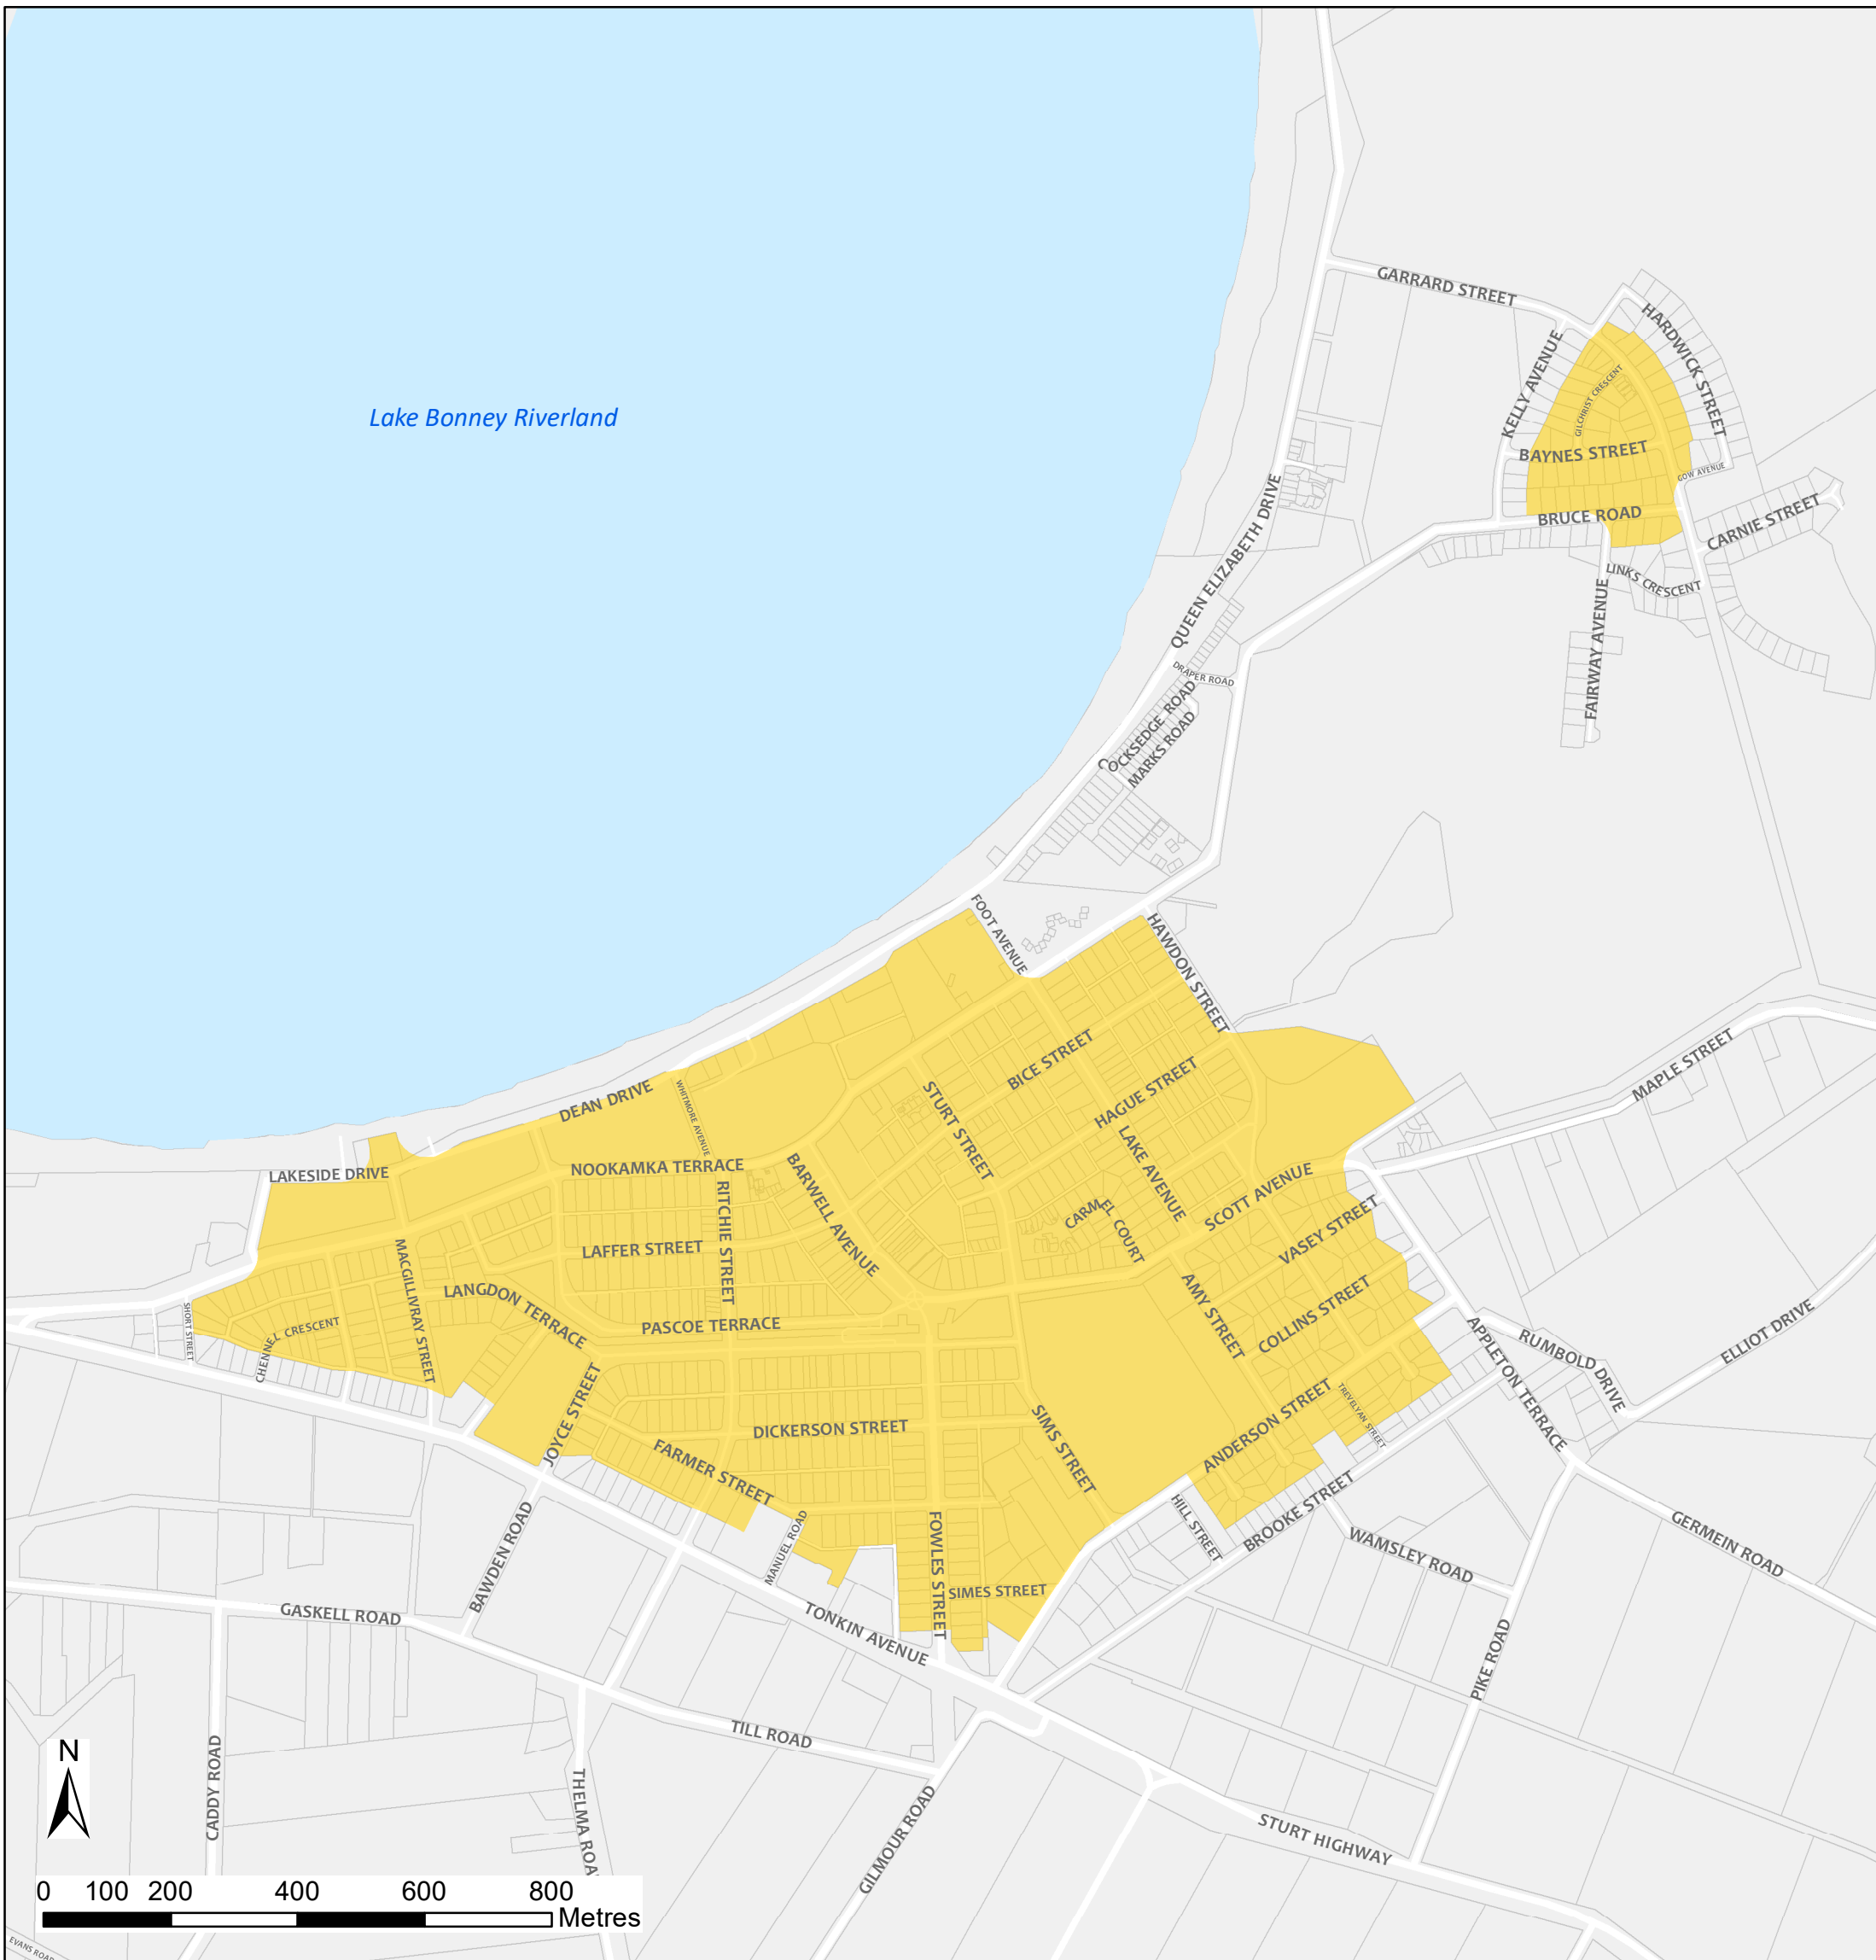

Baramera Bushfire Safer Place

Council: The Berri Baramera Council
Fire Ban District: Riverland

 Bushfire Safer Place  Property Cadastre

This Bushfire Safer Place is considered to be relatively safe from fire due to its low levels of fuel. Although the CFS has taken every care and precaution in identifying this area it will be subjected to spark and ember attack in the event of a fire.

It is recommended that you identify several Bushfire Safer Places when creating your personal Bushfire Survival Plan. Templates for Bushfire Survival Plans are available from the CFS website.

Map produced: February 2018