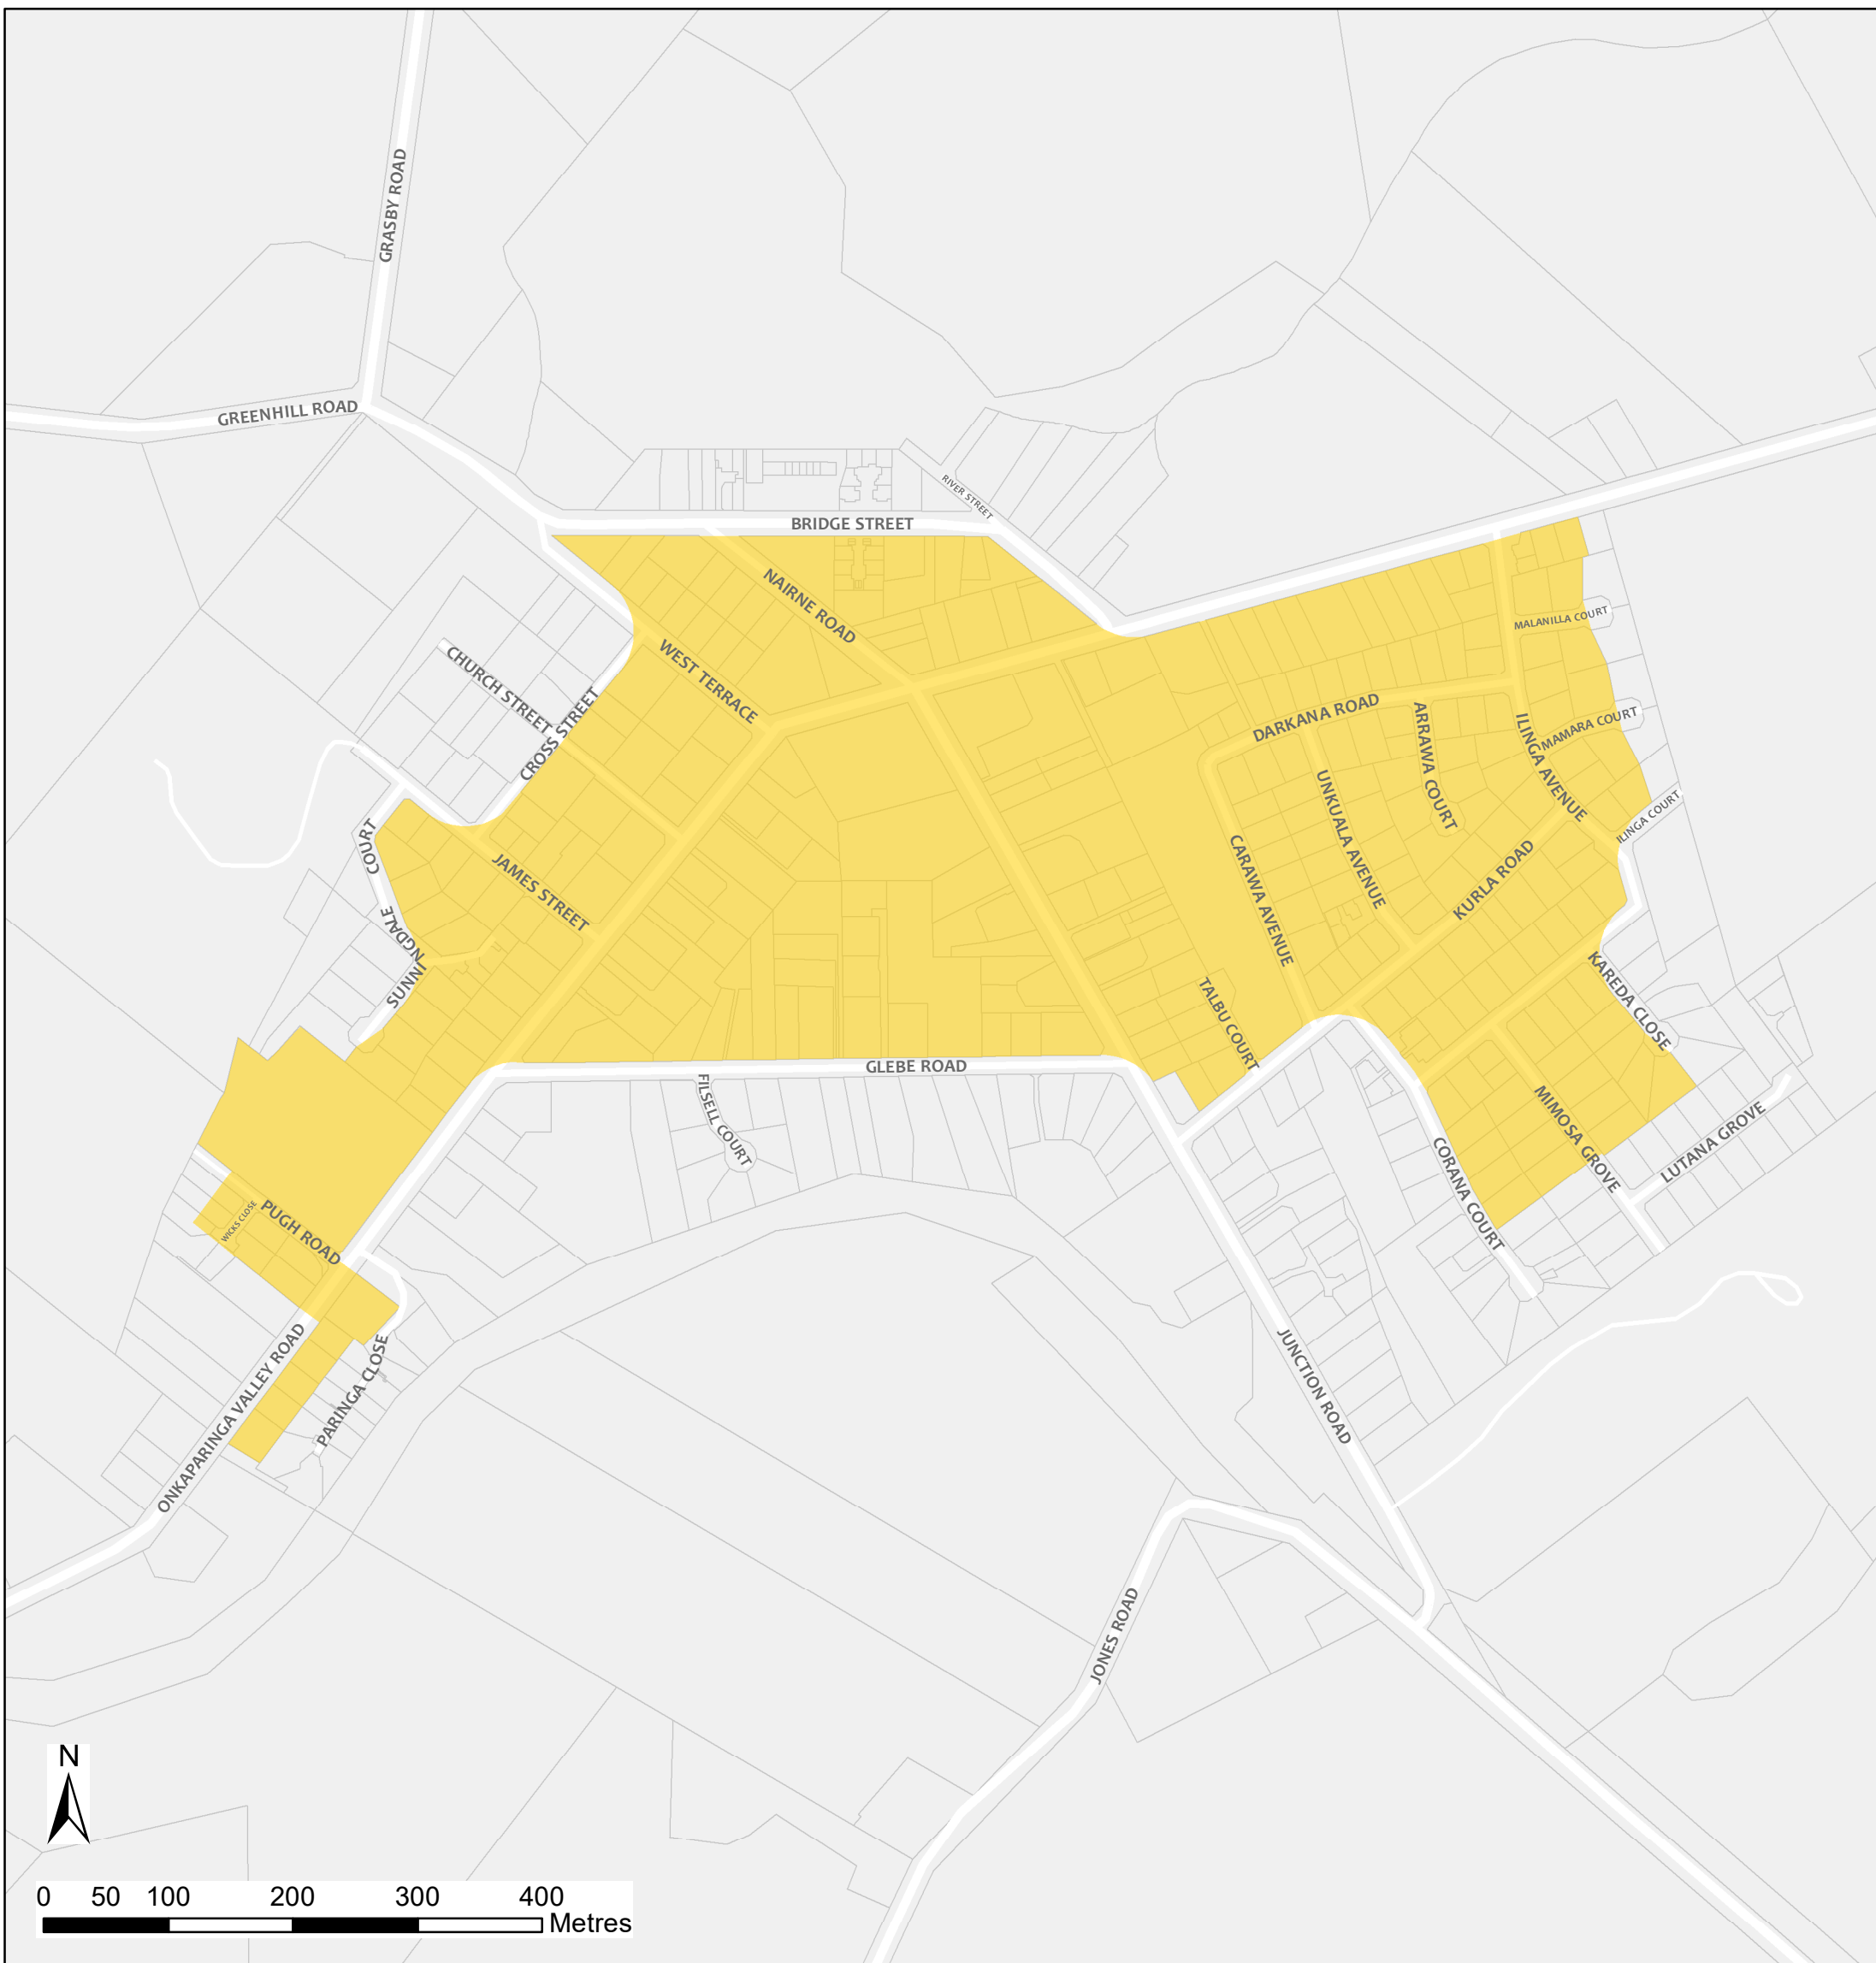

Balhannah Bushfire Safer Place

Council: Adelaide Hills Council
Fire Ban District: Mount Lofty Ranges

 Bushfire Safer Place  Property Cadastre

This Bushfire Safer Place is considered to be relatively safe from fire due to its low levels of fuel. Although the CFS has taken every care and precaution in identifying this area it will be subjected to spark and ember attack in the event of a fire.

It is recommended that you identify several Bushfire Safer Places when creating your personal Bushfire Survival Plan. Templates for Bushfire Survival Plans are available from the CFS website.

Map produced: February 2018