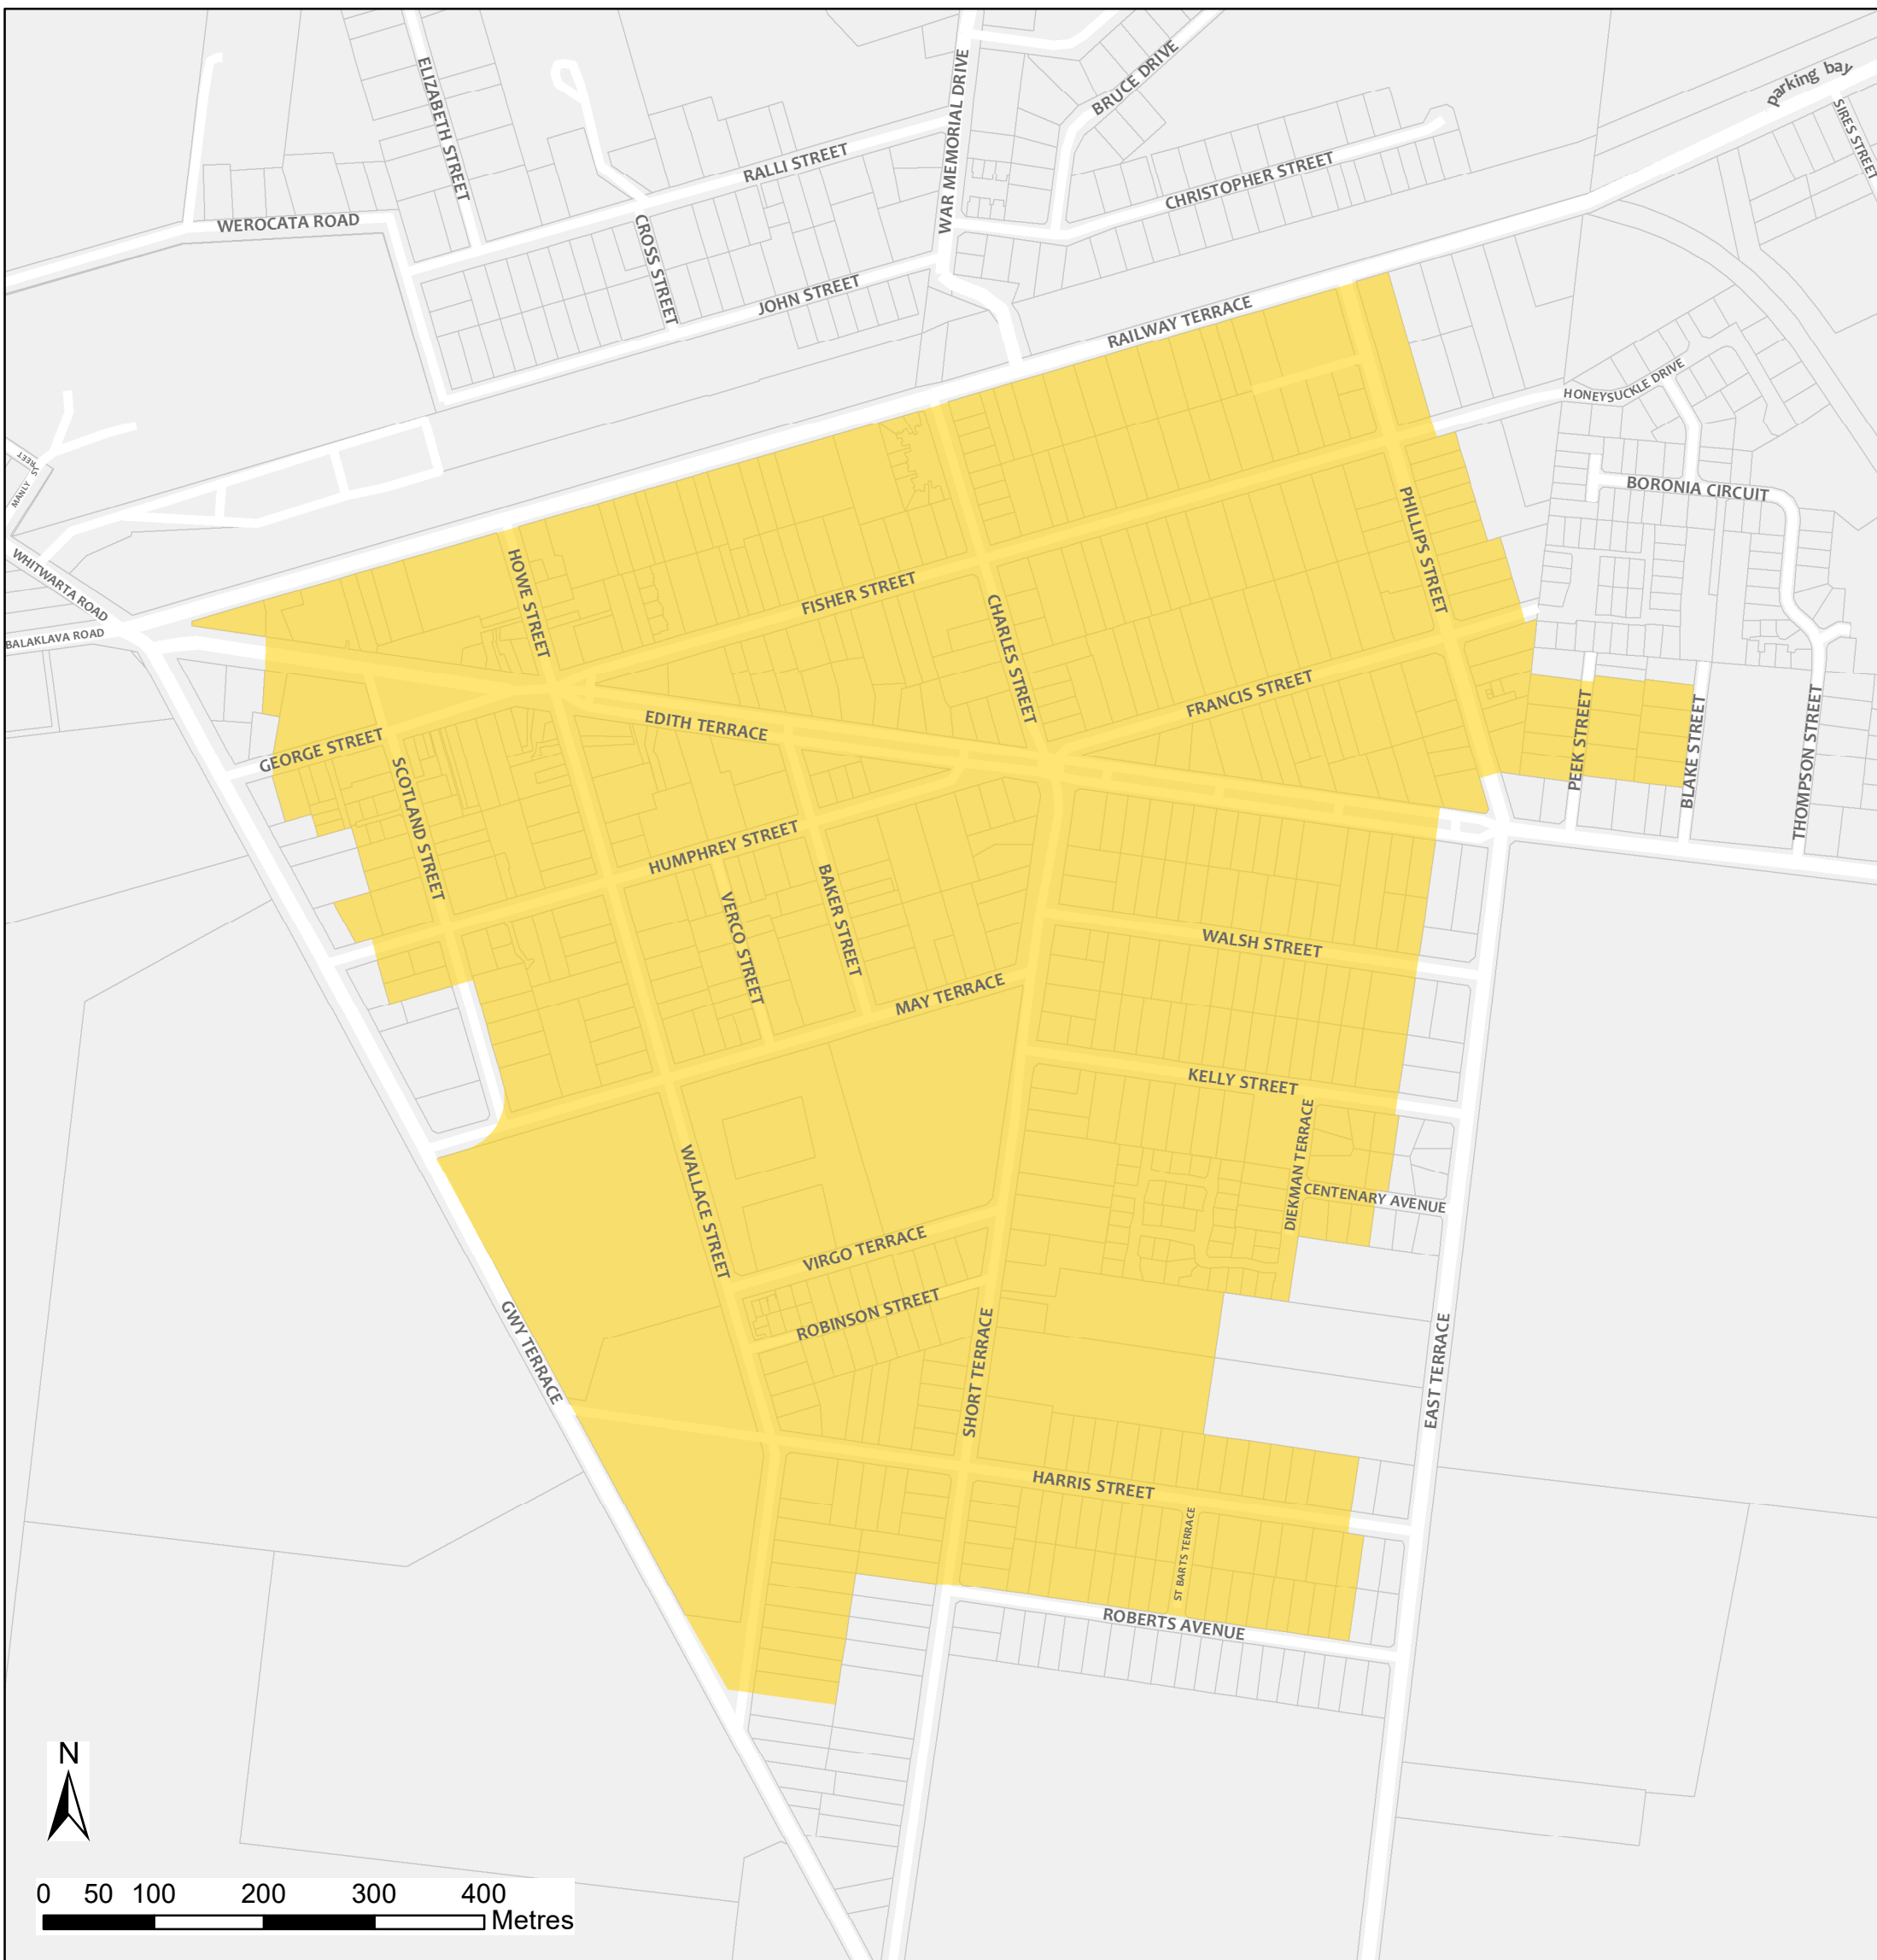

Balaklava Bushfire Safer Place

Council: Wakefield Regional Council
Fire Ban District: Mid North

 Bushfire Safer Place  Property Cadastre

This Bushfire Safer Place is considered to be relatively safe from fire due to its low levels of fuel. Although the CFS has taken every care and precaution in identifying this area it will be subjected to spark and ember attack in the event of a fire.

It is recommended that you identify several Bushfire Safer Places when creating your personal Bushfire Survival Plan. Templates for Bushfire Survival Plans are available from the CFS website.

Map produced: February 2018