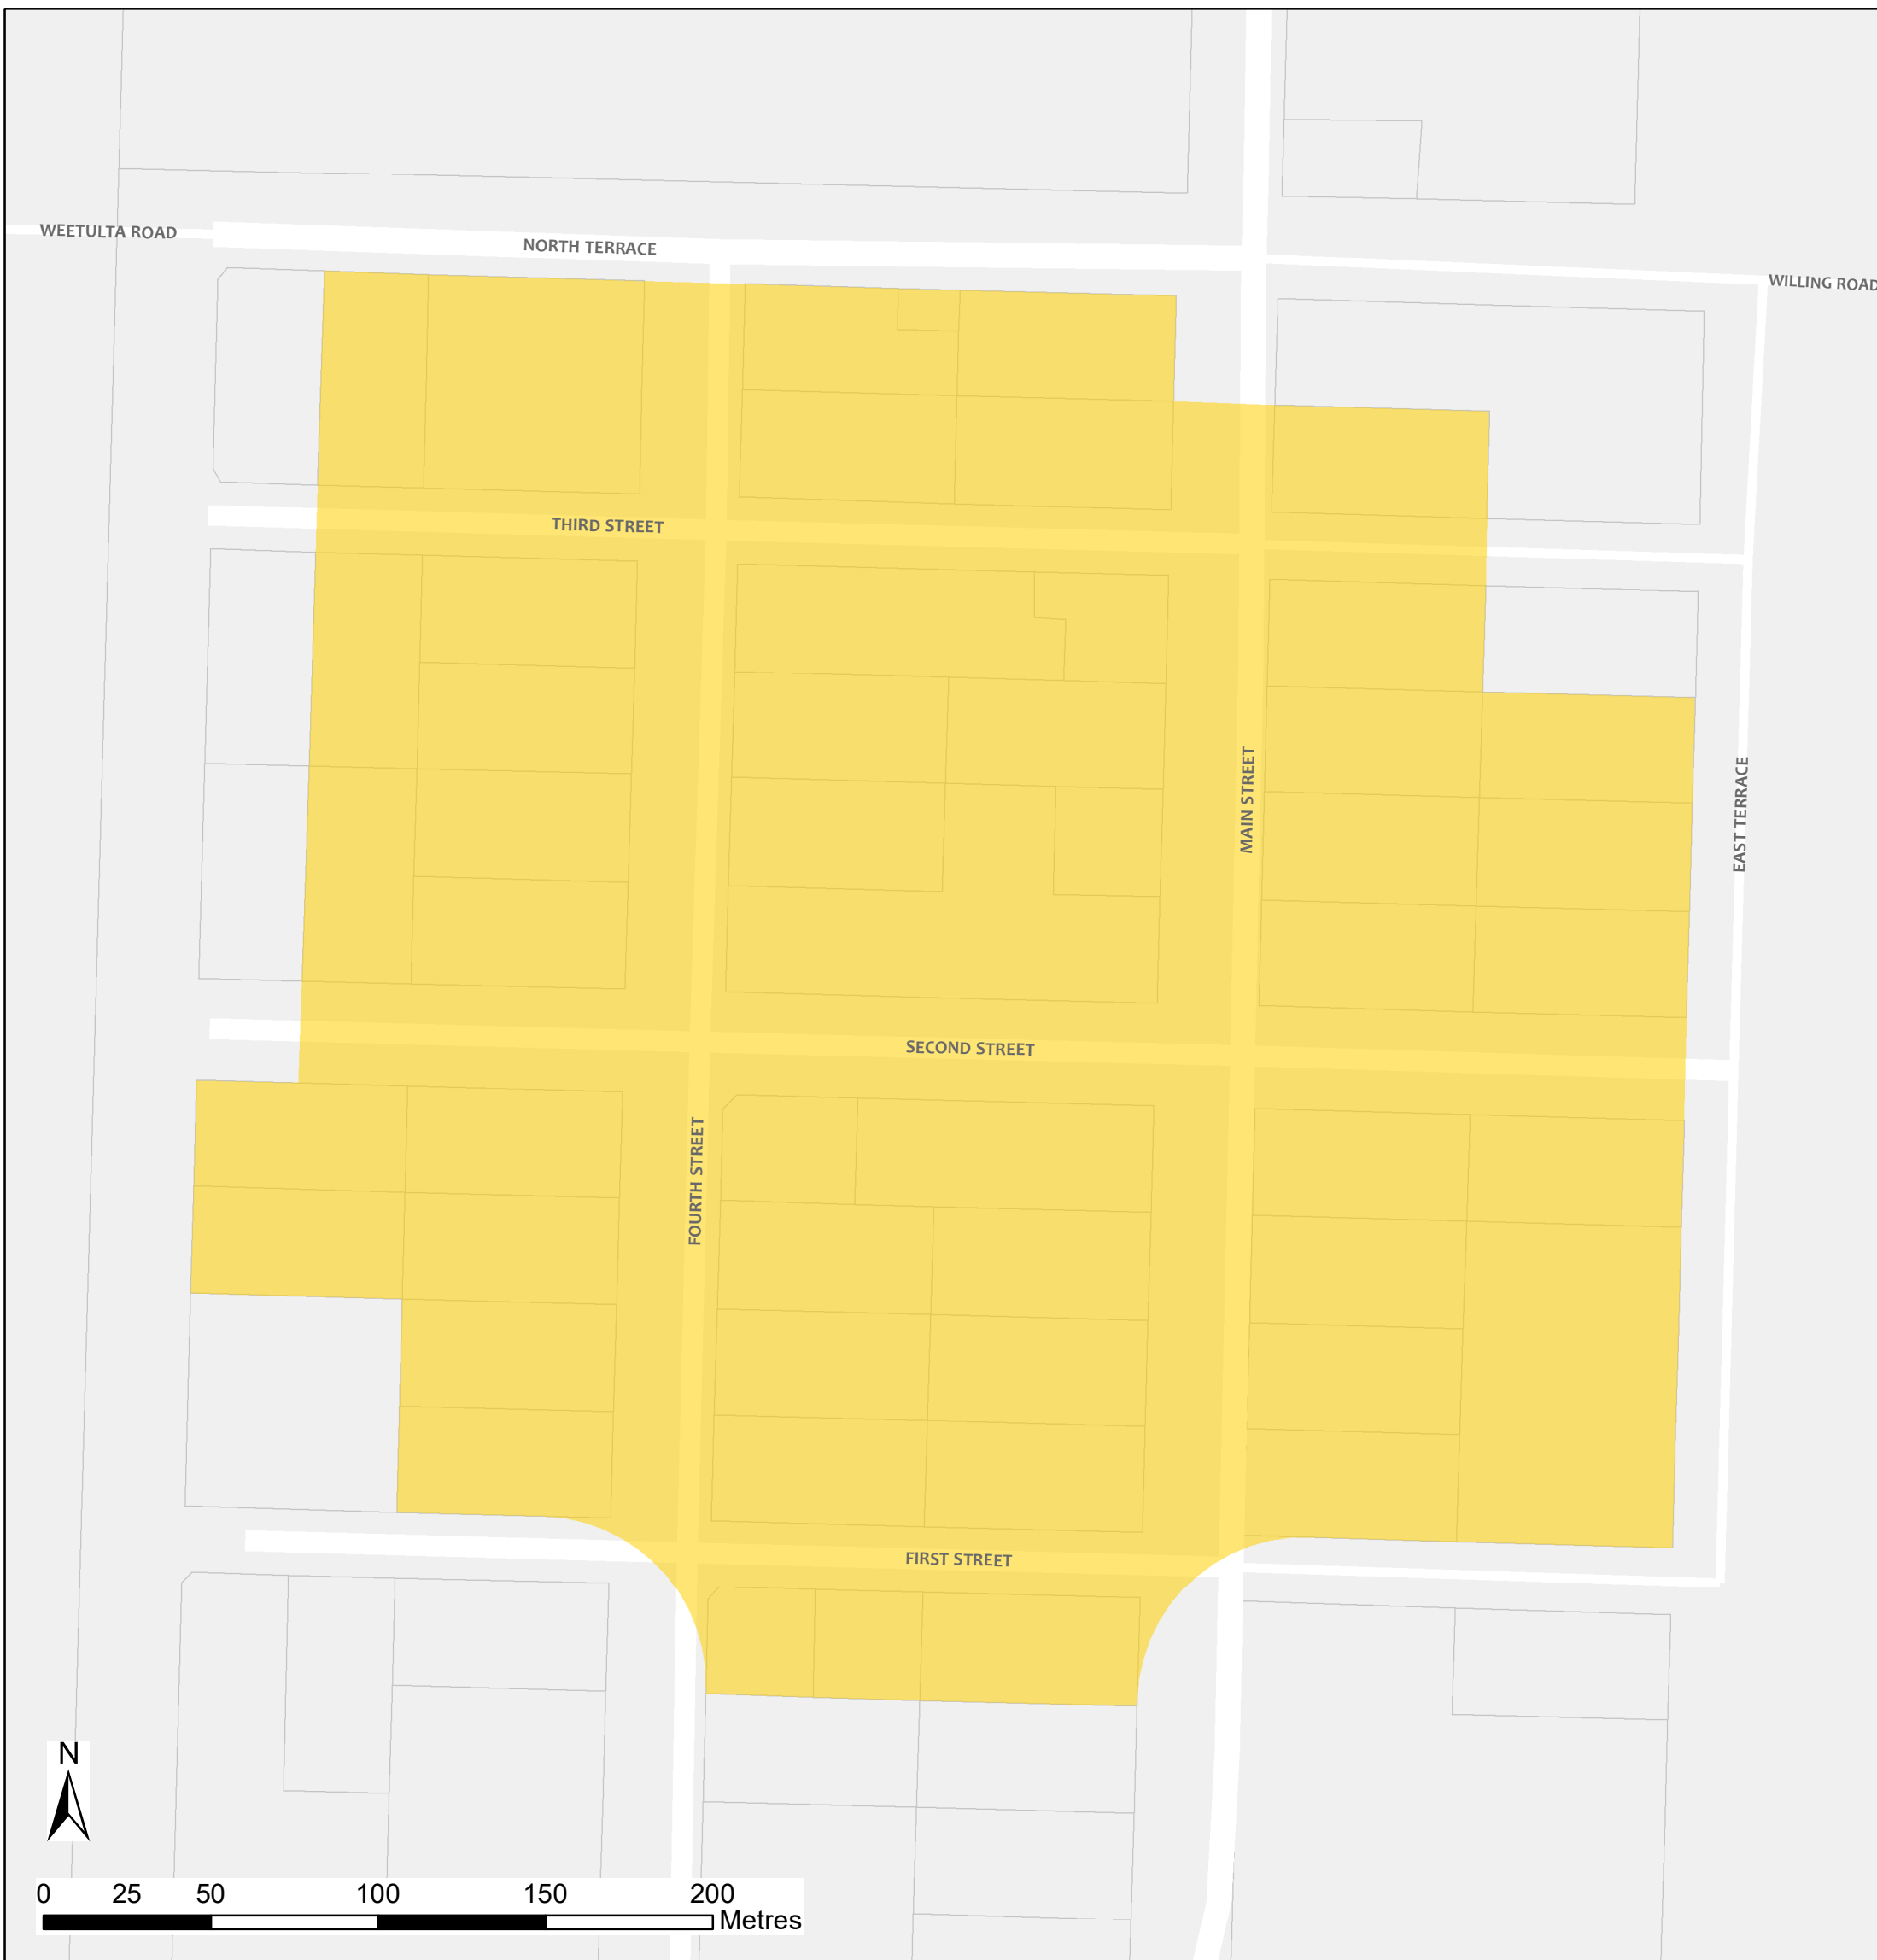

Arthurton Bushfire Safer Place

Council: Yorke Peninsula Council
Fire Ban District: Yorke Peninsula

 Bushfire Safer Place  Property Cadastre

This Bushfire Safer Place is considered to be relatively safe from fire due to its low levels of fuel. Although the CFS has taken every care and precaution in identifying this area it will be subjected to spark and ember attack in the event of a fire.

It is recommended that you identify several Bushfire Safer Places when creating your personal Bushfire Survival Plan. Templates for Bushfire Survival Plans are available from the CFS website.

Map produced: February 2018