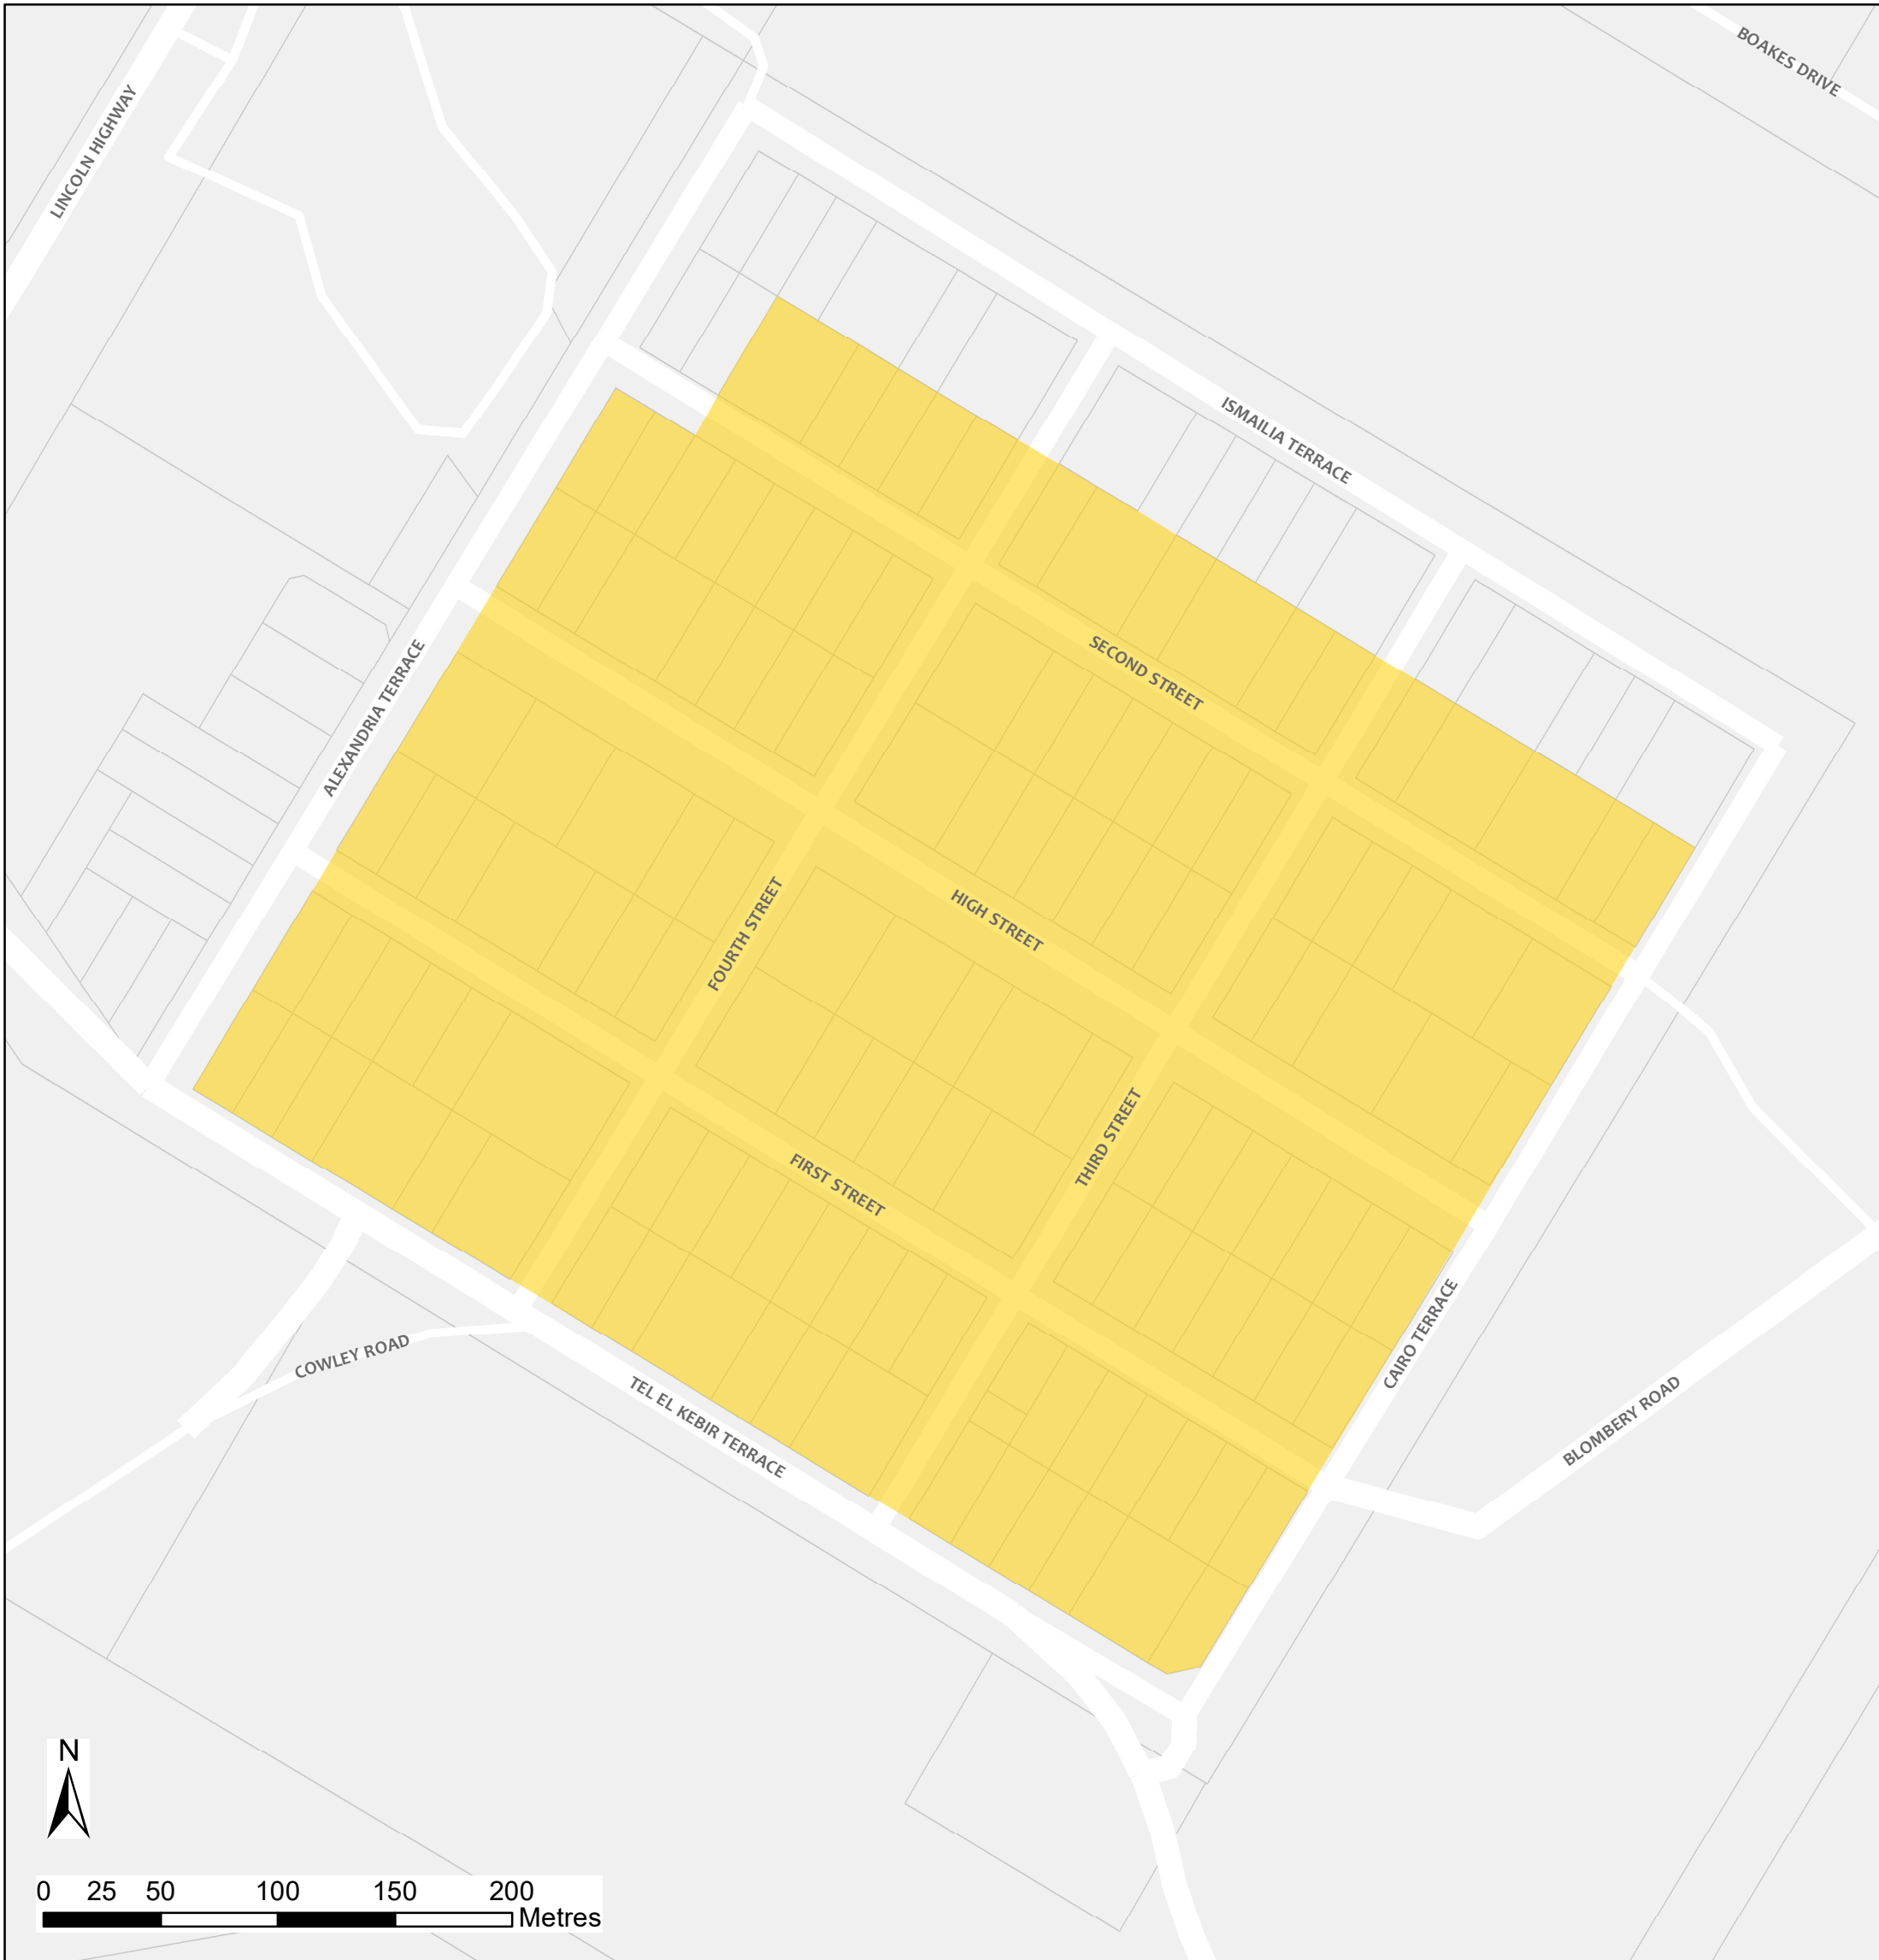

Arno Bay Bushfire Safer Place

Council: The District Council of Cleve
Fire Ban District: Eastern Eyre

 Bushfire Safer Place  Property Cadastre

This Bushfire Safer Place is considered to be relatively safe from fire due to its low levels of fuel. Although the CFS has taken every care and precaution in identifying this area it will be subjected to spark and ember attack in the event of a fire.