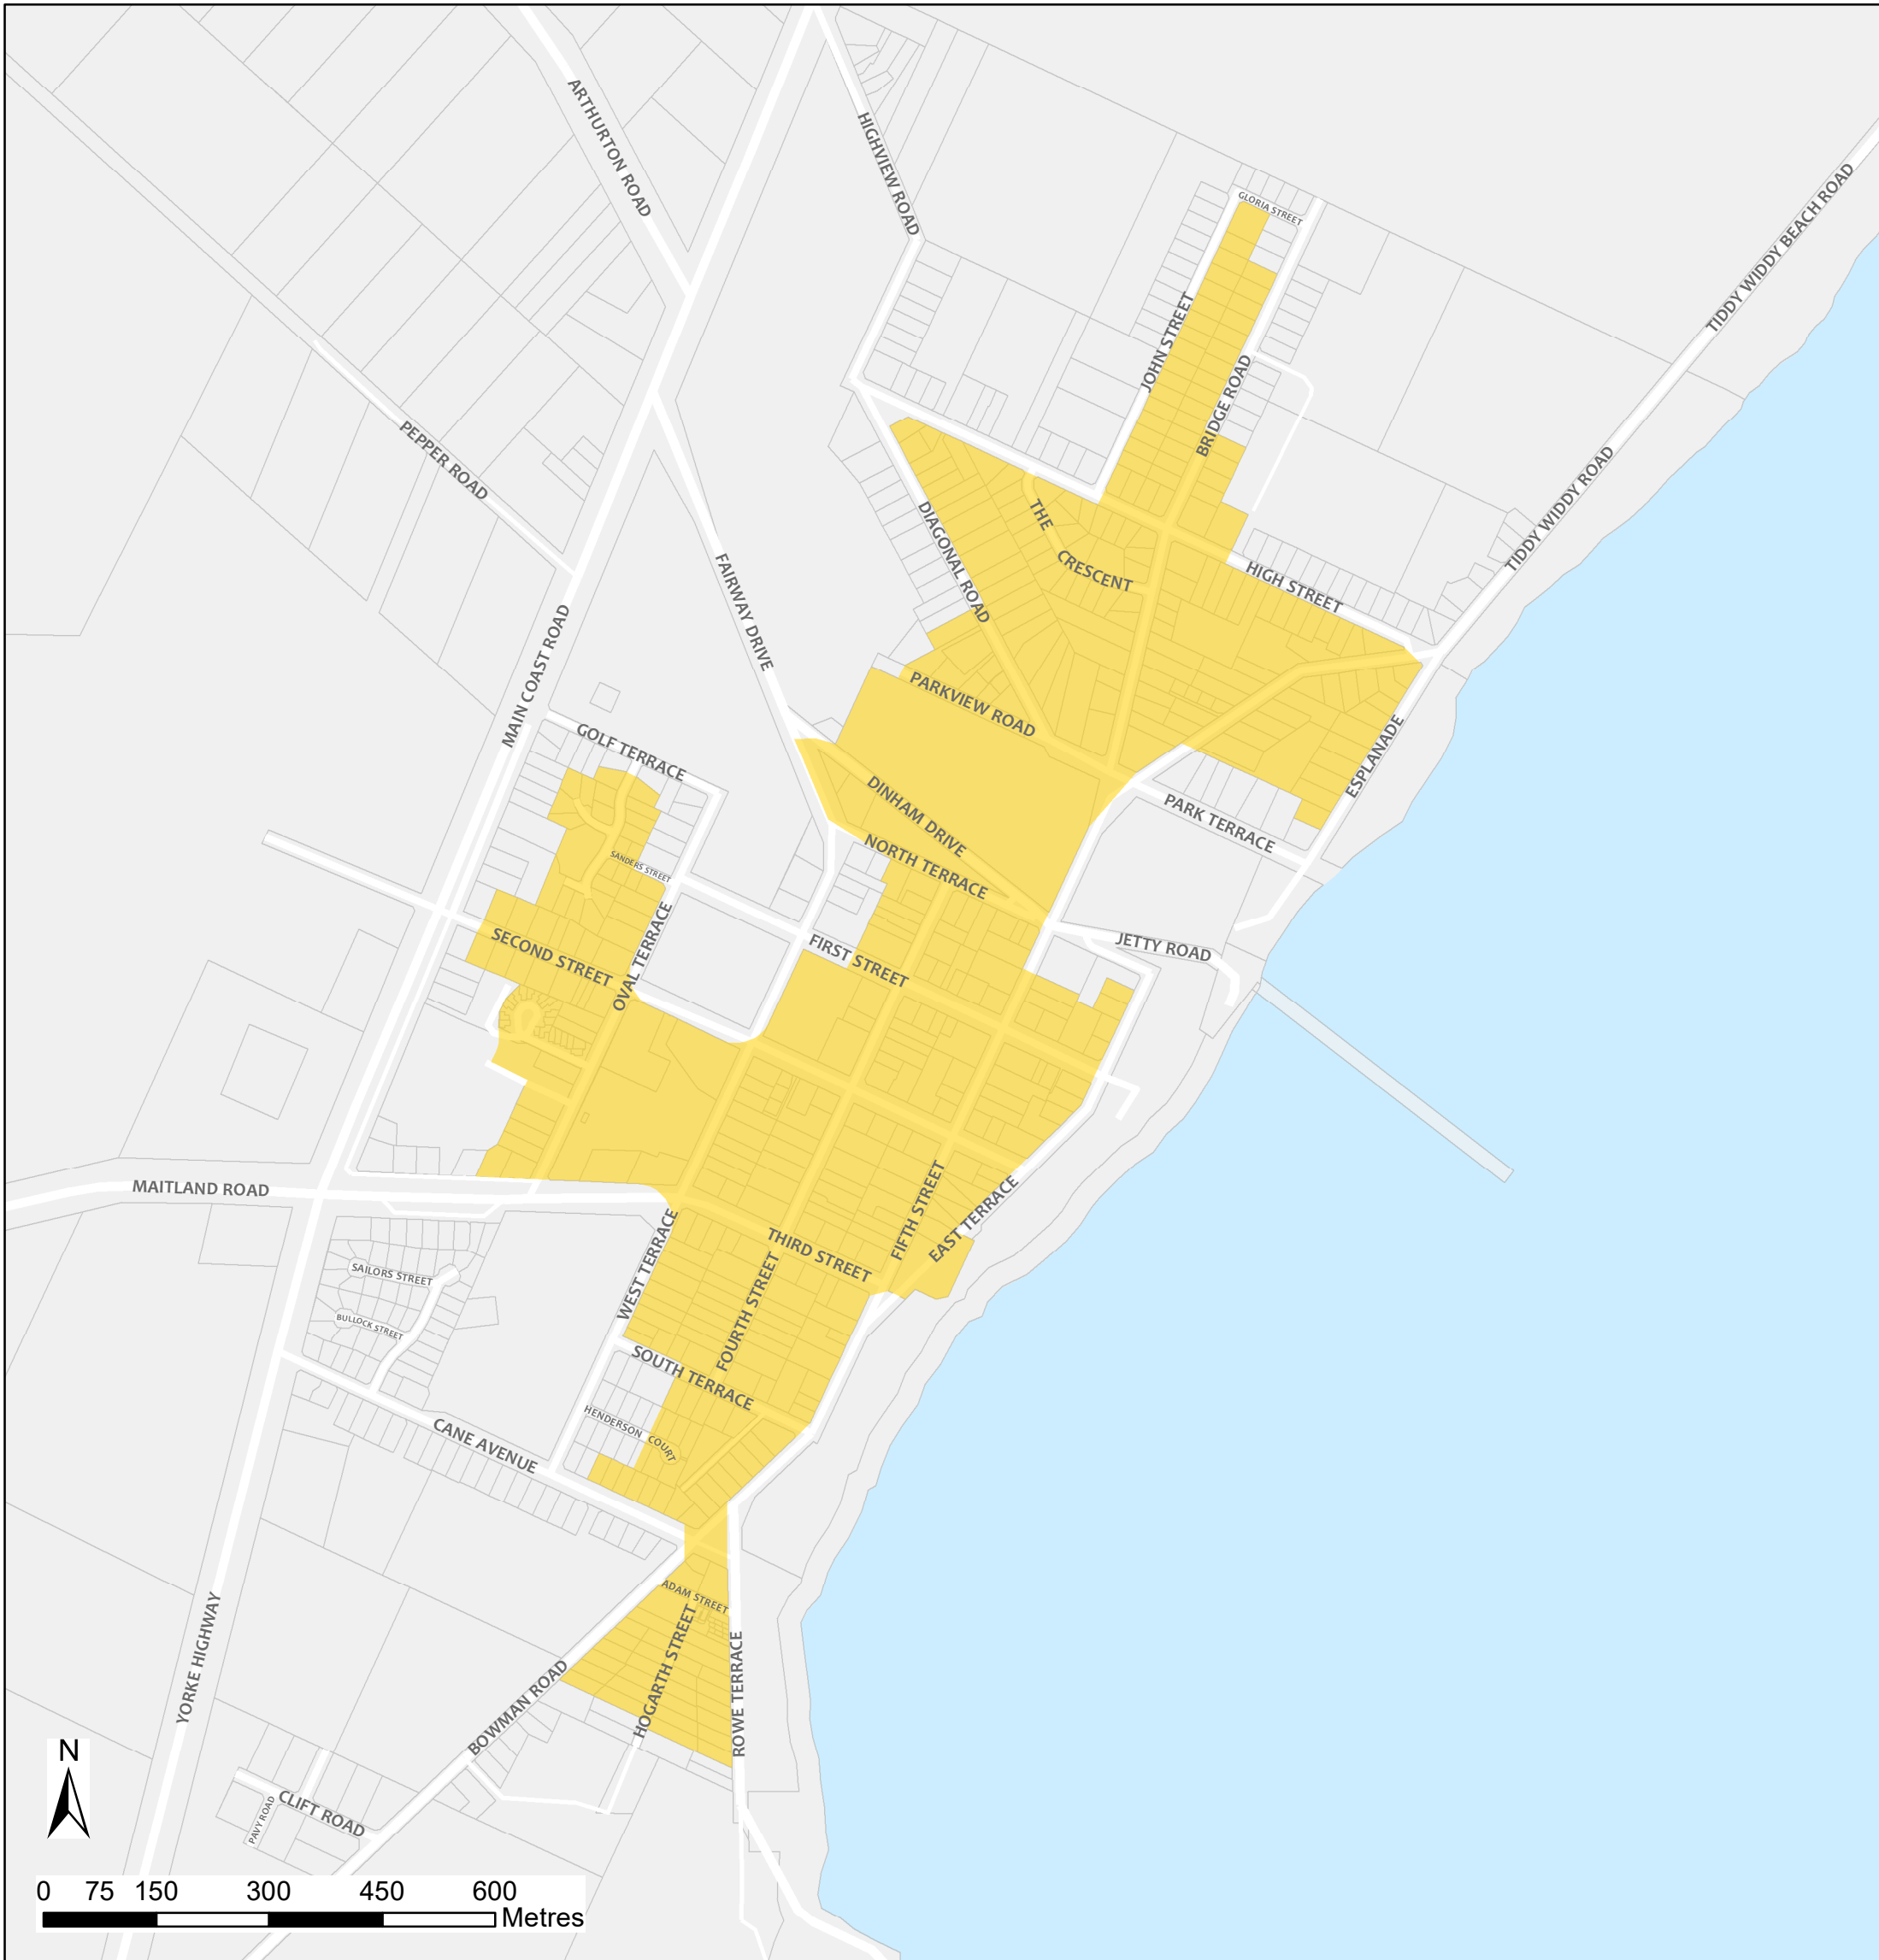

# Ardrossan Bushfire Safer Place

Council: Yorke Peninsula Council  
Fire Ban District: Yorke Peninsula

 Bushfire Safer Place  Property Cadastre

This Bushfire Safer Place is considered to be relatively safe from fire due to its low levels of fuel. Although the CFS has taken every care and precaution in identifying this area it will be subjected to spark and ember attack in the event of a fire.

It is recommended that you identify several Bushfire Safer Places when creating your personal Bushfire Survival Plan. Templates for Bushfire Survival Plans are available from the CFS website.

Map produced: February 2018