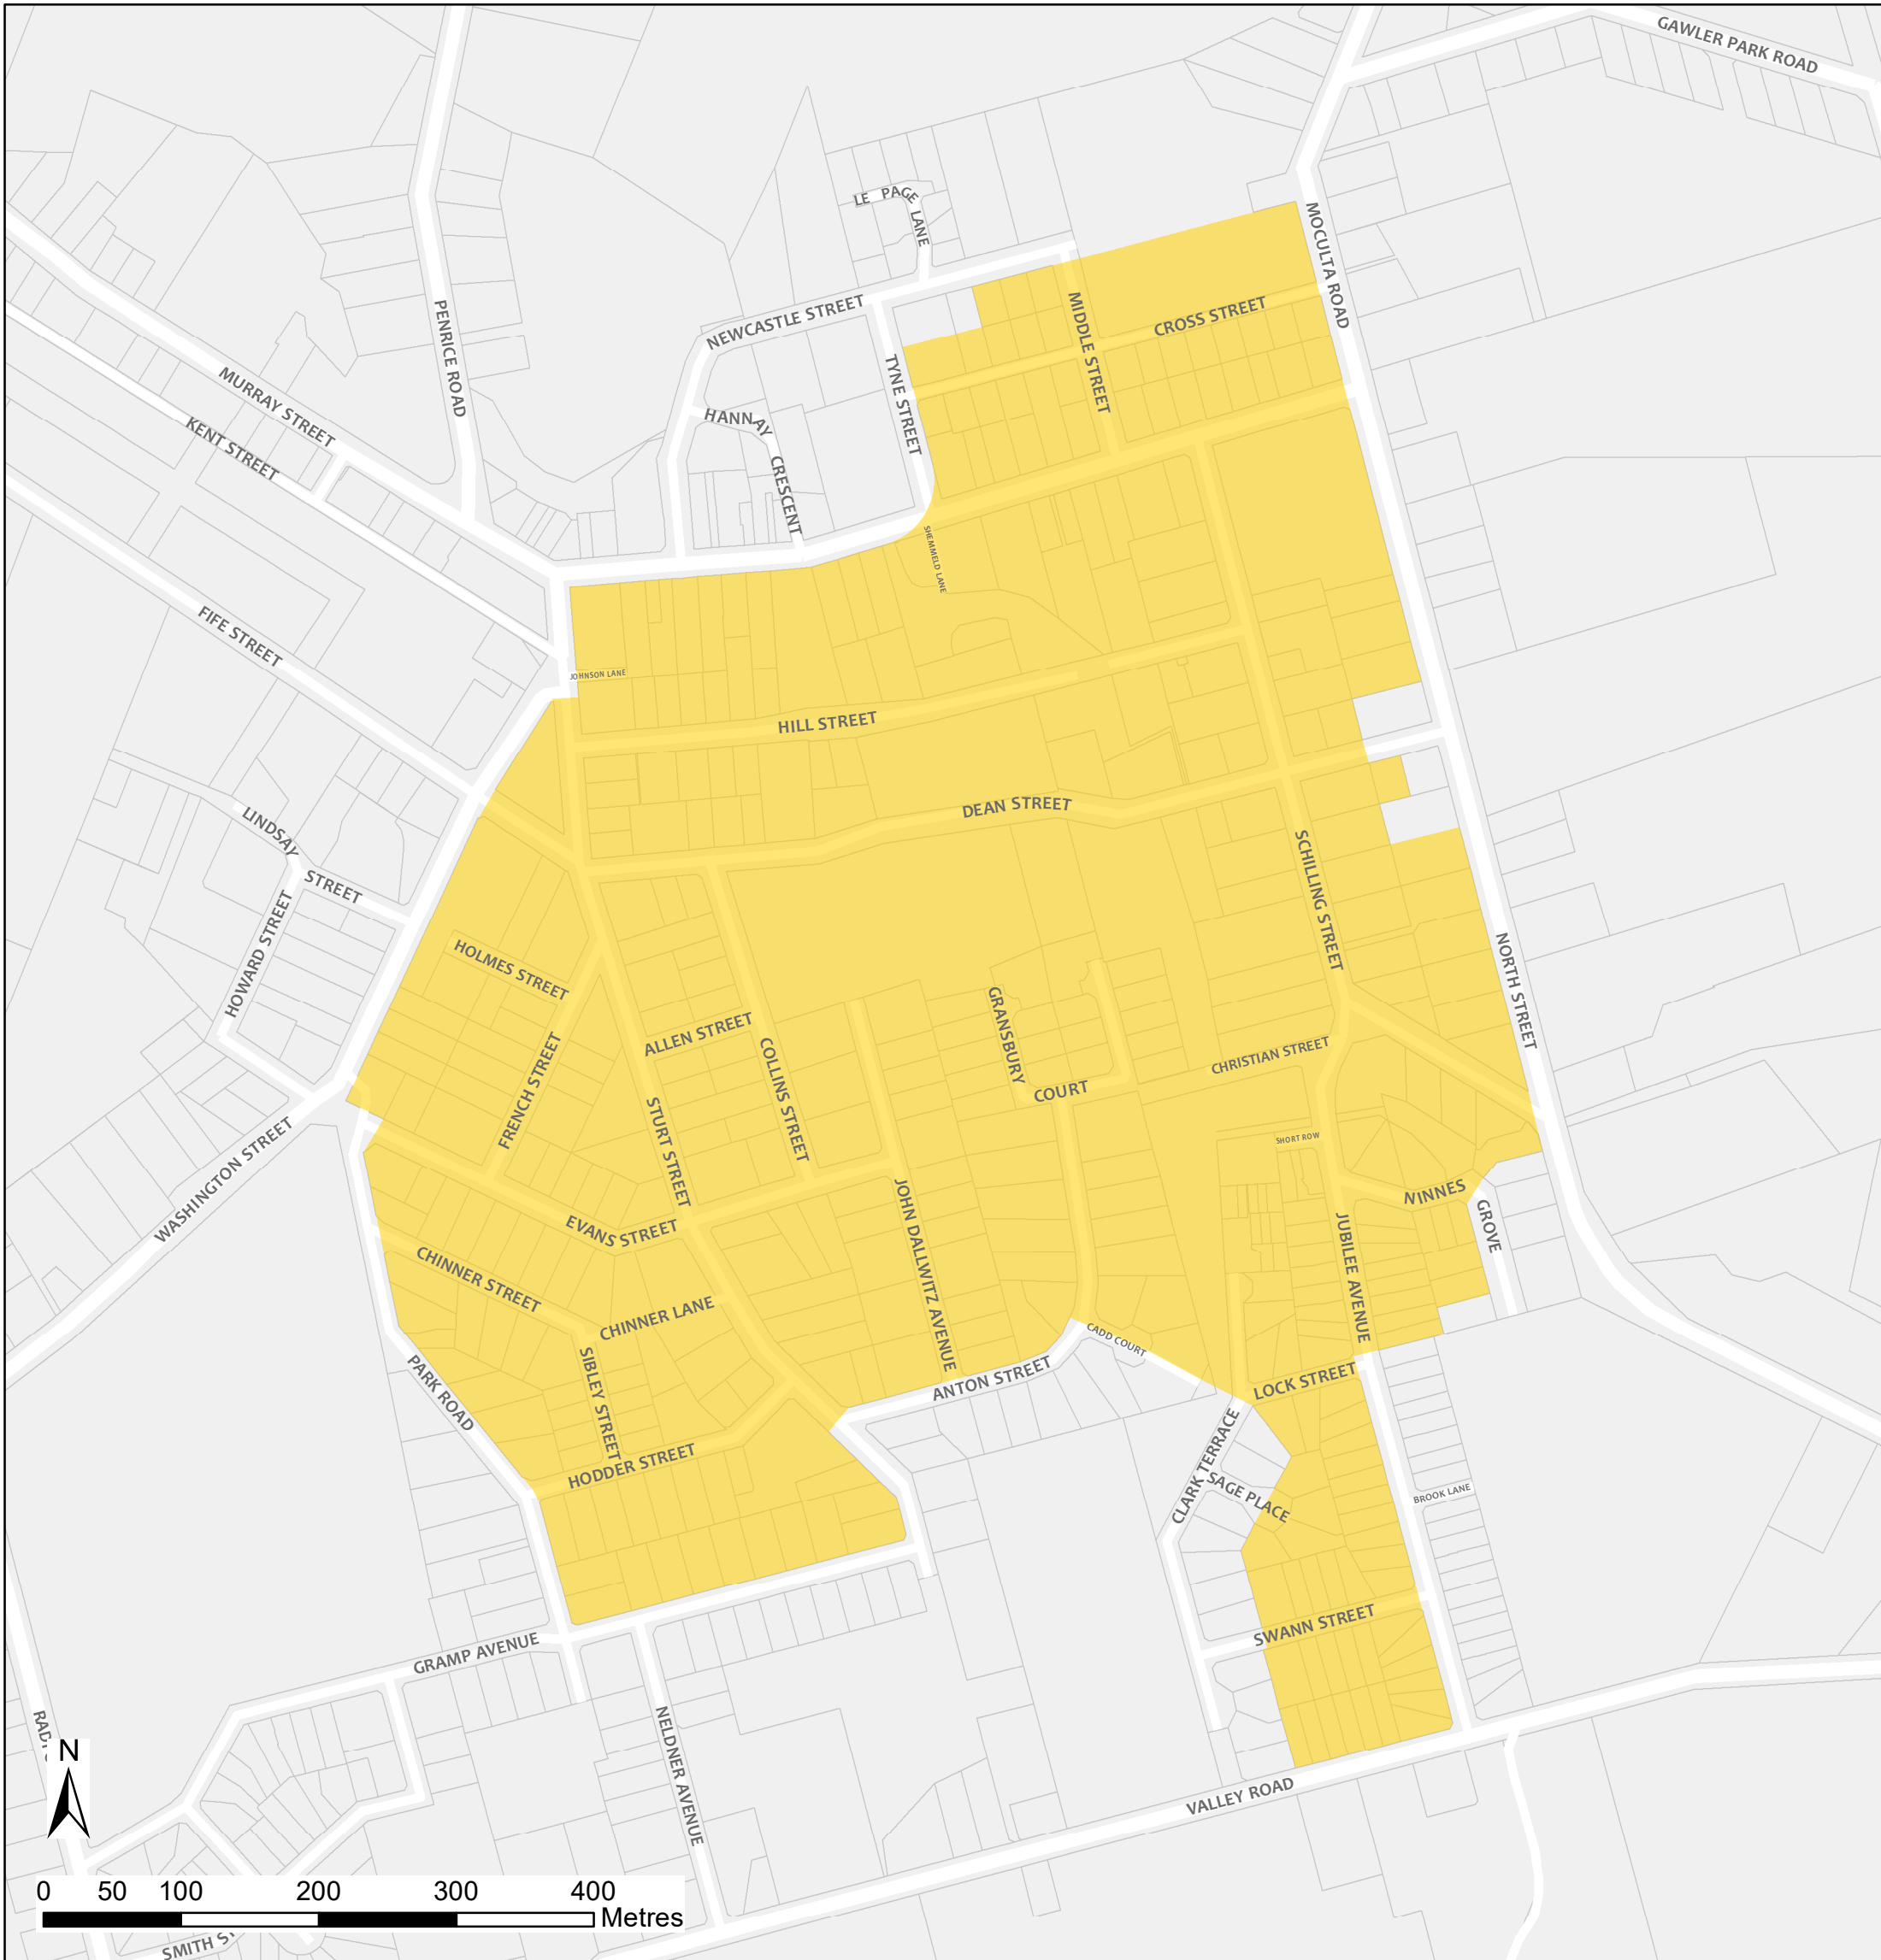

Angaston Bushfire Safer Place

Council: The Barossa Council

Fire Ban District: Mount Lofty Ranges

 Bushfire Safer Place  Property Cadastre

This Bushfire Safer Place is considered to be relatively safe from fire due to its low levels of fuel. Although the CFS has taken every care and precaution in identifying this area it will be subjected to spark and ember attack in the event of a fire.

It is recommended that you identify several Bushfire Safer Places when creating your personal Bushfire Survival Plan. Templates for Bushfire Survival Plans are available from the CFS website.

Map produced: February 2018