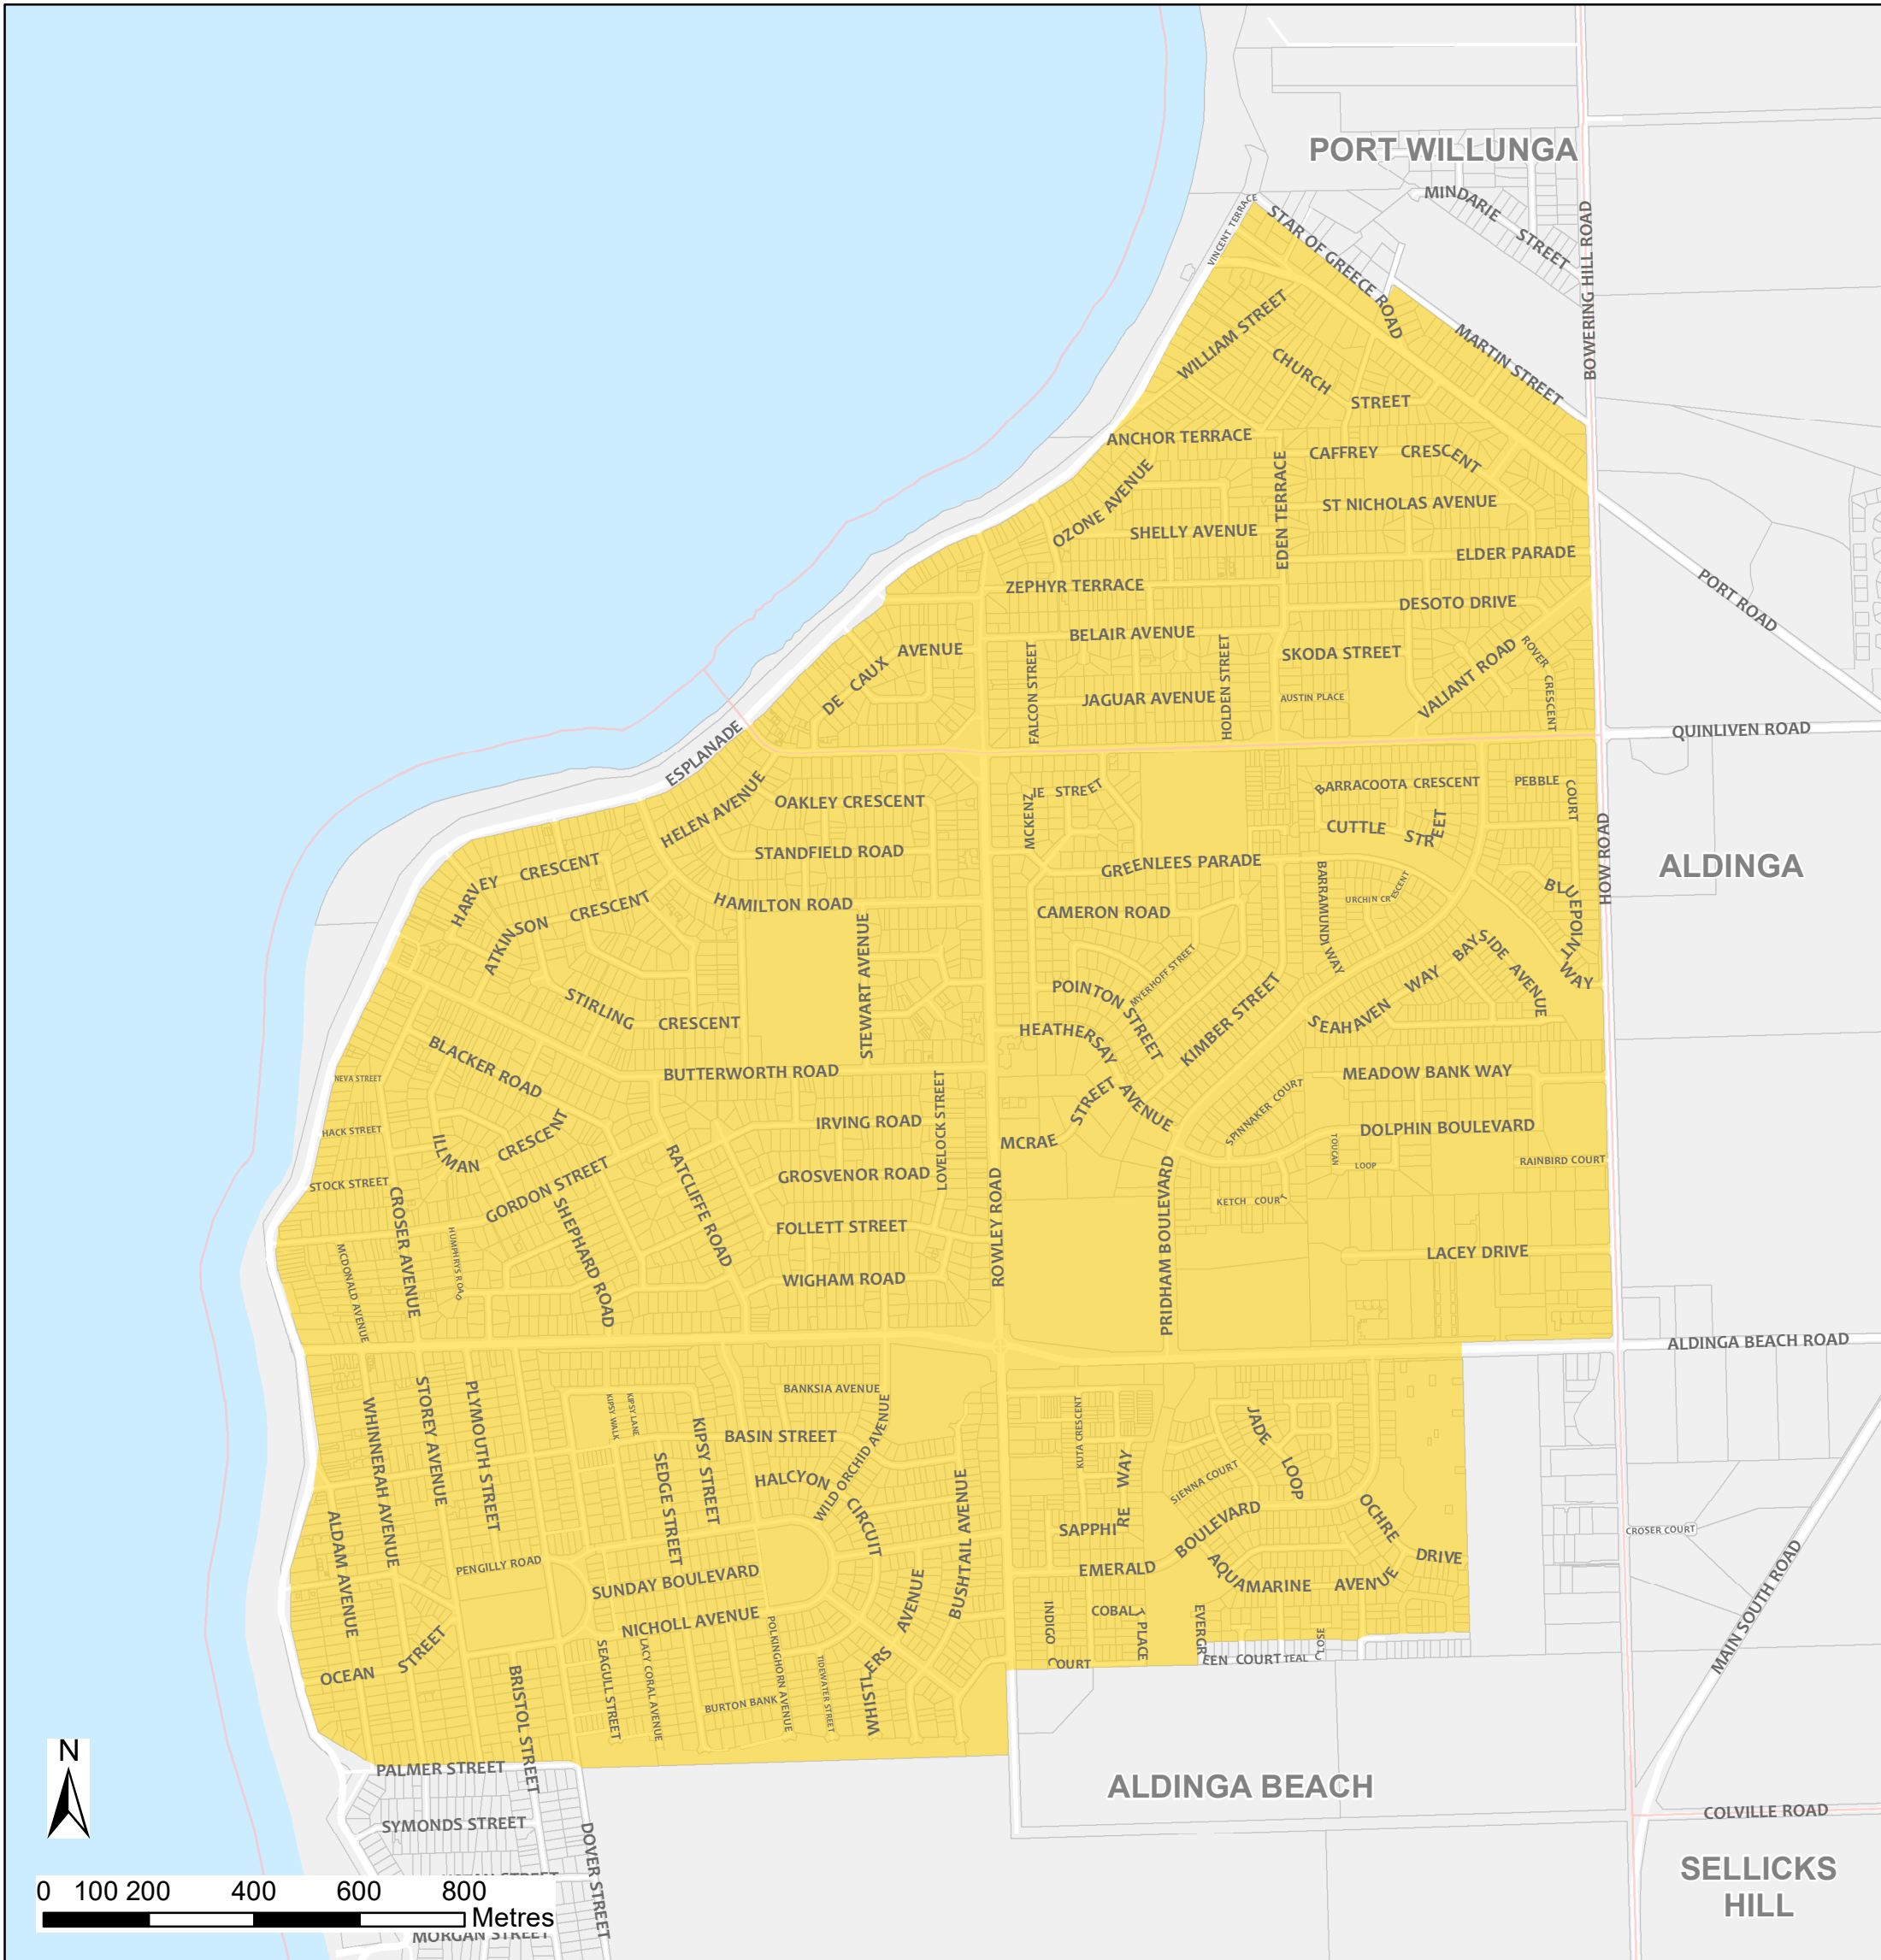

Aldinga Beach Bushfire Safer Place

Council: City of Onkaparinga

Fire Ban District: Mount Lofty Ranges

Bushfire Safer Place Suburb Boundary Property Cadastre

This Bushfire Safer Place is considered to be relatively safe from fire due to its low levels of fuel. Although the CFS has taken every care and precaution in identifying this area it will be subjected to spark and ember attack in the event of a fire.

It is recommended that you identify several Bushfire Safer Places when creating your personal Bushfire Survival Plan. Templates for Bushfire Survival Plans are available from the CFS website.

Map produced: February 2018