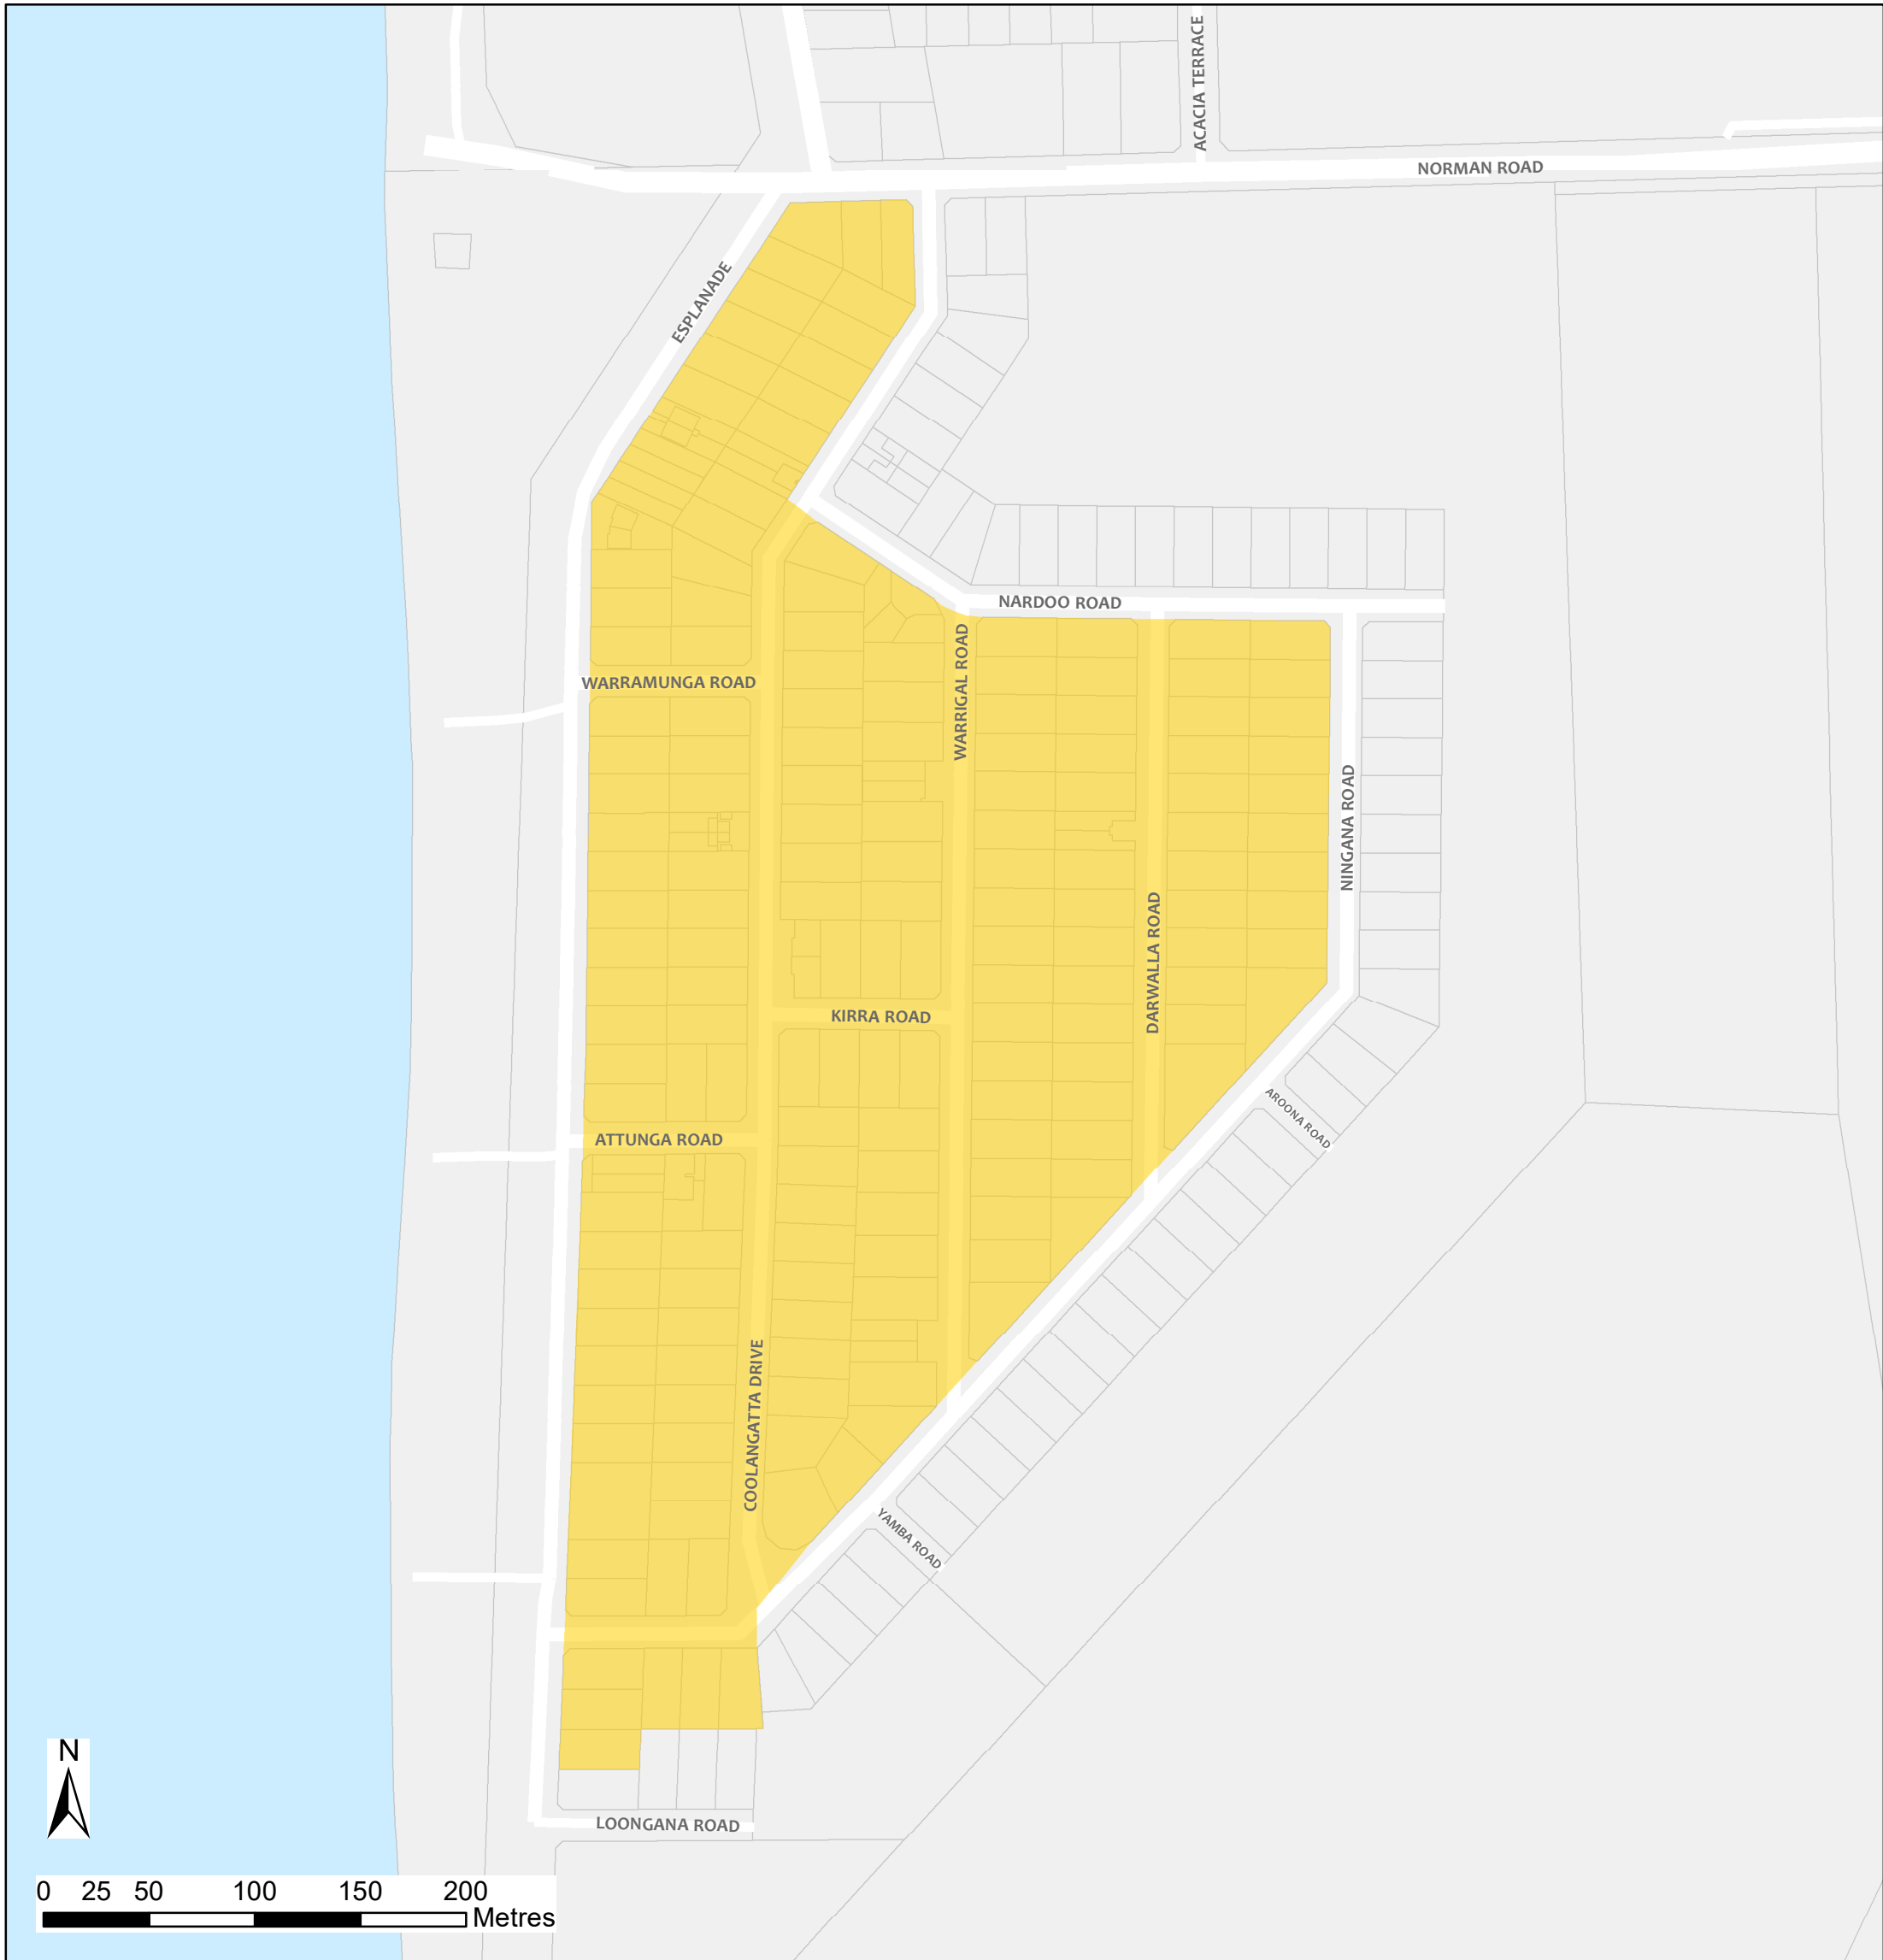

Silver Sands Bushfire Safer Place

Council: City of Onkaparinga
Fire Ban District: Mount Lofty Ranges

 Bushfire Safer Place  Property Cadastre

This Bushfire Safer Place is considered to be relatively safe from fire due to its low levels of fuel. Although the CFS has taken every care and precaution in identifying this area it will be subjected to spark and ember attack in the event of a fire.

It is recommended that you identify several Bushfire Safer Places when creating your personal Bushfire Survival Plan. Templates for Bushfire Survival Plans are available from the CFS website.

Map produced: February 2018